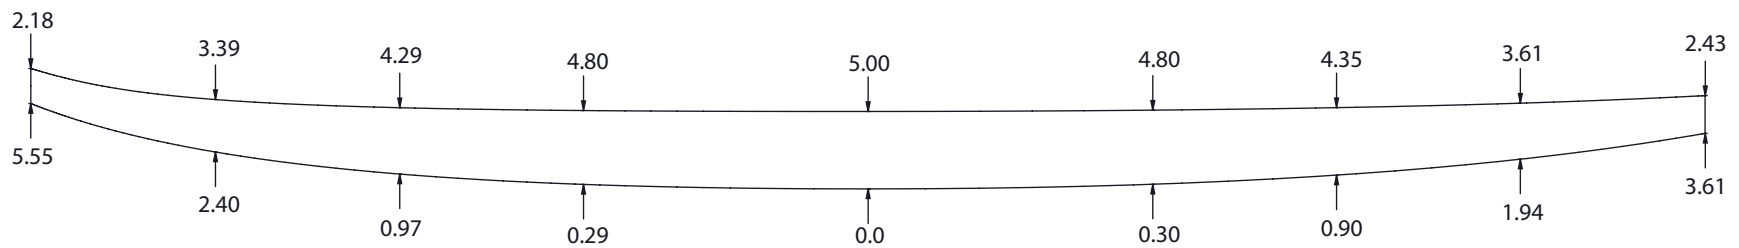

# 9'0" MK-SUP-STD

**AVAILABLE DENSITIES:(PCF)**

\*refer to density chart

**STOCK STRINGER:**

1/8" BASS

Updated 5-11-16

**SHAPERS COMMENTS:**

This is a slab cut blank made out of Virgin EPS, glued with our stock rocker that can be adjusted to your specifications.

THE INFORMATION IN THIS DRAWING IS THE SOLE PROPERTY OF MARKO FOAM. ANY REPRODUCTION IN PART OR AS A WHOLE WITHOUT THE WRITTEN PERMISSION OF MARKO FOAM IS PROHIBITED

**100% RECYCLABLE**

TITLE	SHAPER
9'0" MK-SUP-STD	Marko Foam