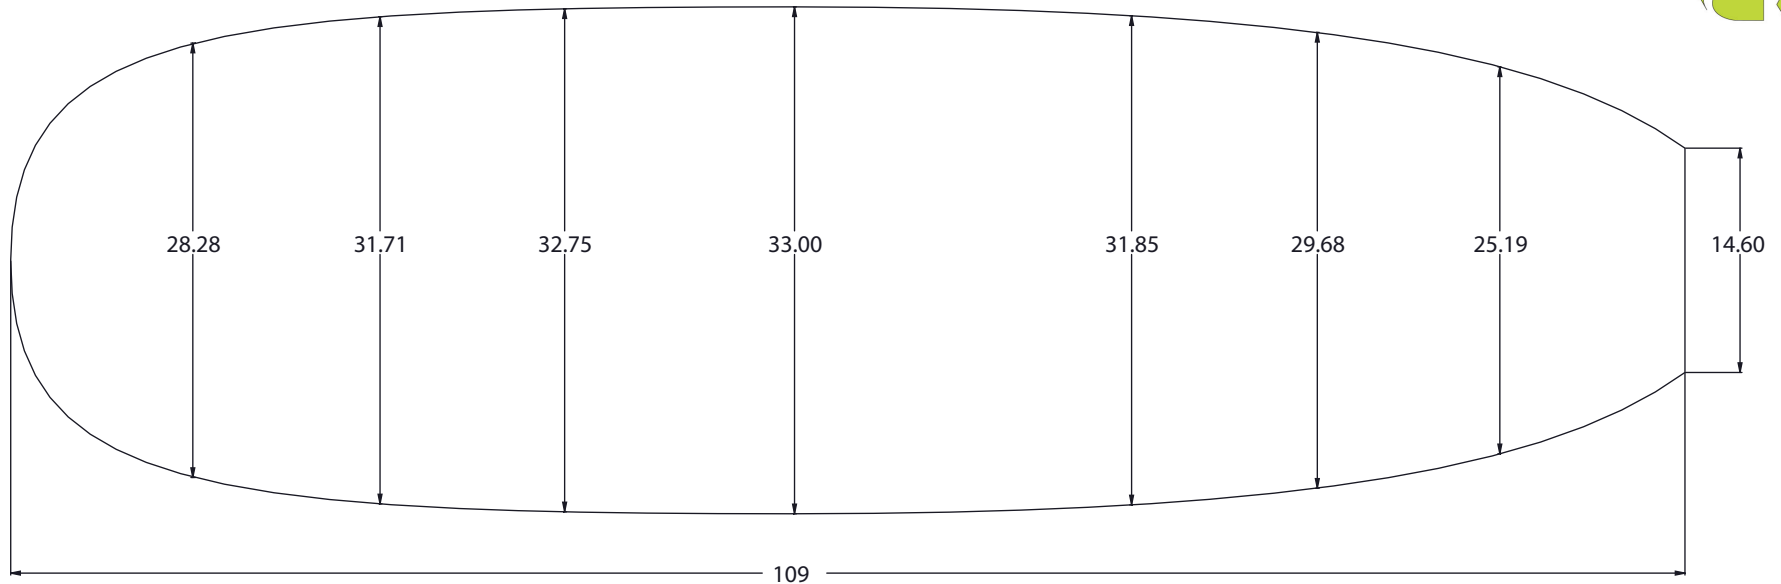

# 9'0" MK-SUP-STD

**AVAILABLE DENSITIES:(PCF)**

\*refer to density chart

**STOCK STRINGER:**

1/8" BASS

Updated 5-11-16

**SHAPERS COMMENTS:**

This is a slab cut blank made out of Virgin EPS, glued with our stock rocker that can be adjusted to your specifications.

THE INFORMATION IN THIS DRAWING IS THE SOLE PROPERTY OF MARKO FOAM. ANY REPRODUCTION IN PART OR AS A WHOLE WITHOUT THE WRITTEN PERMISSION OF MARKO FOAM IS PROHIBITED

**100% RECYCLABLE**

TITLE	SHAPER
9'0" MK-SUP-STD	Marko Foam