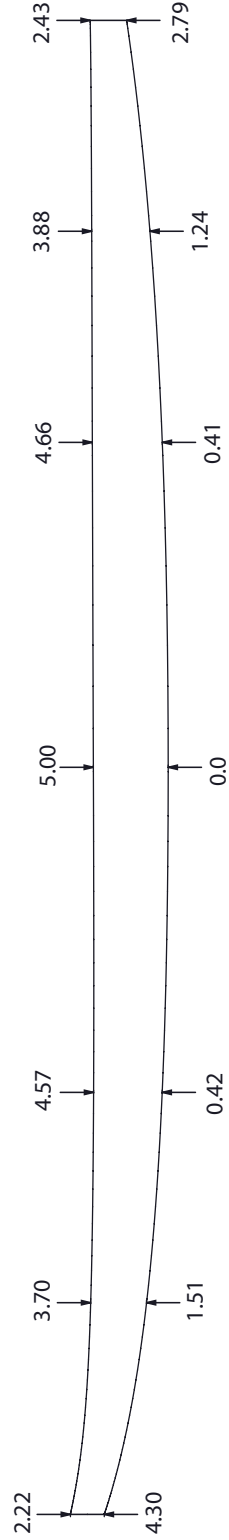

# 7'0" MK-SUP-STD

**AVAILABLE DENSITIES:(PCF)**  
\*refer to density chart

**STOCK STRINGER:**  
1/8" BASS

**SHAPERS COMMENTS:**

This is a slab cut blank made out of Virgin EPS, glued with our stock rocker that can be adjusted to your specifications.

THE INFORMATION IN THIS DRAWING IS THE SOLE PROPERTY OF MARKO FOAM. ANY REPRODUCTION IN PART OR AS A WHOLE WITHOUT THE WRITTEN PERMISSION OF MARKO FOAM IS PROHIBITED

**100% RECYCLABLE**

**TITLE**

7'0" MK-SUP-STD

**SHAPER**

Marko Foam