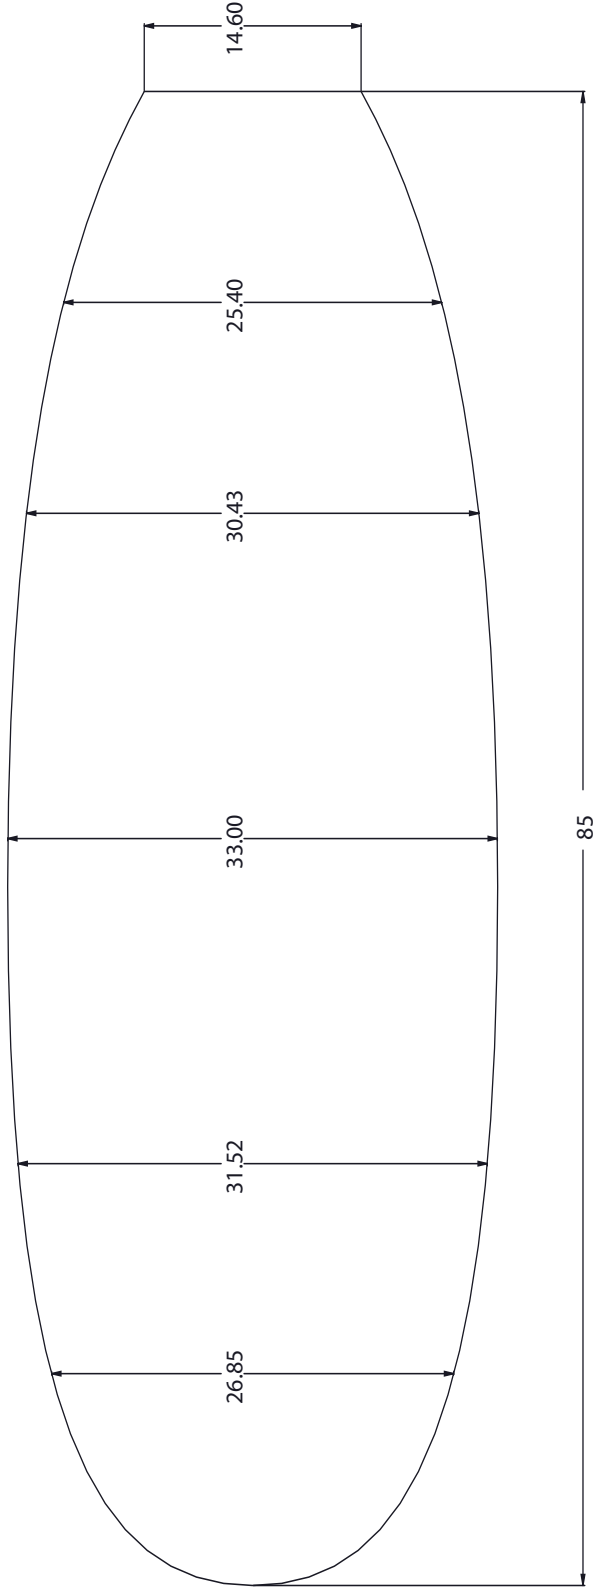

# 7'0" MK-SUP-STD

**AVAILABLE DENSITIES:(PCF)**  
\*refer to density chart

**STOCK STRINGER:**  
1/8" BASS

**SHAPERS COMMENTS:**

This is a slab cut blank made out of Virgin EPS, glued with our stock rocker that can be adjusted to your specifications.

THE INFORMATION IN THIS DRAWING IS THE SOLE PROPERTY OF MARKO FOAM. ANY REPRODUCTION IN PART OR AS A WHOLE WITHOUT THE WRITTEN PERMISSION OF MARKO FOAM IS PROHIBITED

**100% RECYCLABLE**

**TITLE**

7'0" MK-SUP-STD