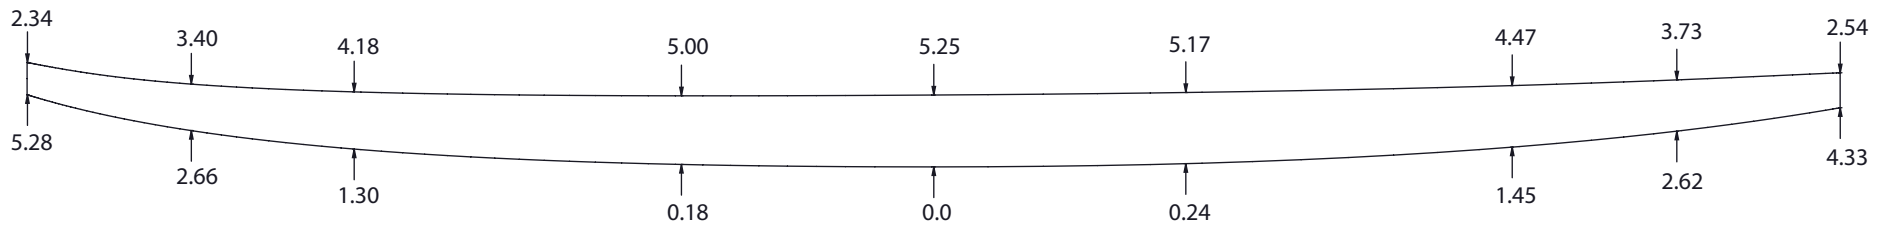

# 11'0" MK-SUP-STD

**AVAILABLE DENSITIES:(PCF)**

\*refer to density chart

**STOCK STRINGER:**

1/8" BASS

Updated 5-11-16

**SHAPERS COMMENTS:**

This is a slab cut blank made out of Virgin EPS, glued with our stock rocker that can be adjusted to your specifications.

THE INFORMATION IN THIS DRAWING IS THE SOLE PROPERTY OF MARKO FOAM. ANY REPRODUCTION IN PART OR AS A WHOLE WITHOUT THE WRITTEN PERMISSION OF MARKO FOAM IS PROHIBITED

**100% RECYCLABLE**

**TITLE**

11'0" MK-SUP-STD