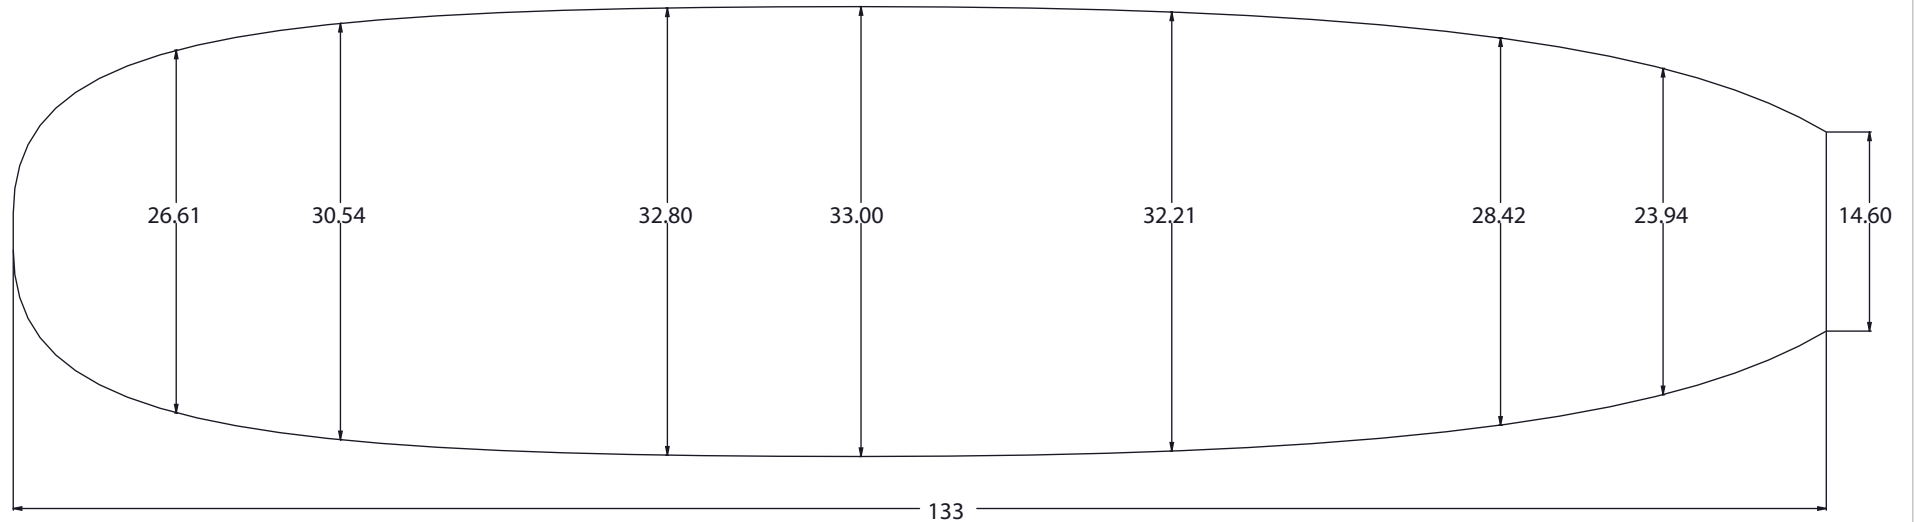

# 11'0" MK-SUP-STD

**AVAILABLE DENSITIES:(PCF)**

\*refer to density chart

**STOCK STRINGER:**

1/8" BASS

Updated 5-11-16

**SHAPERS COMMENTS:**

This is a slab cut blank made out of Virgin EPS, glued with our stock rocker that can be adjusted to your specifications.

THE INFORMATION IN THIS DRAWING IS THE SOLE PROPERTY OF MARKO FOAM. ANY REPRODUCTION IN PART OR AS A WHOLE WITHOUT THE WRITTEN PERMISSION OF MARKO FOAM IS PROHIBITED

**100% RECYCLABLE**

**TITLE**

11'0" MK-SUP-STD