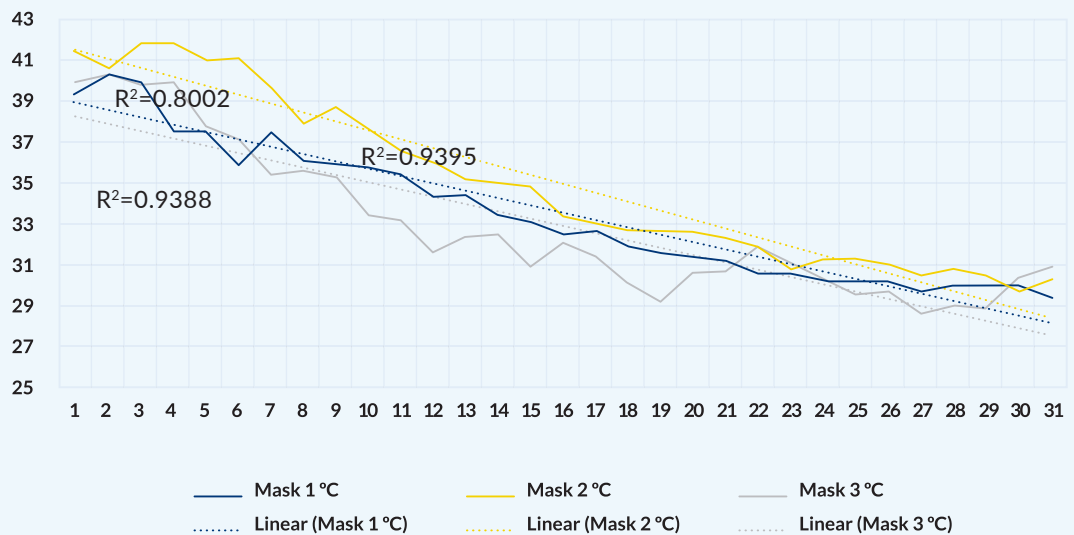

I-RELIEF[®] MASK

MICROWAVE OVEN 1
1200 WATTS | 20 SECONDS

TEMPERATURE LOSS RATE

Fig. 1: Temperature of three (3) masks measured over a period of 30 minutes after being heated in a microwave oven (1200 watts) for 20 seconds

I-RELIEF[®] MASK

MICROWAVE OVEN 2
1000 WATTS | 20 SECONDS

TEMPERATURE LOSS RATE

Fig. 2: Temperature of three (3) masks measured over a period of 30 minutes after being heated in a microwave oven (1000 watts) for 20 seconds