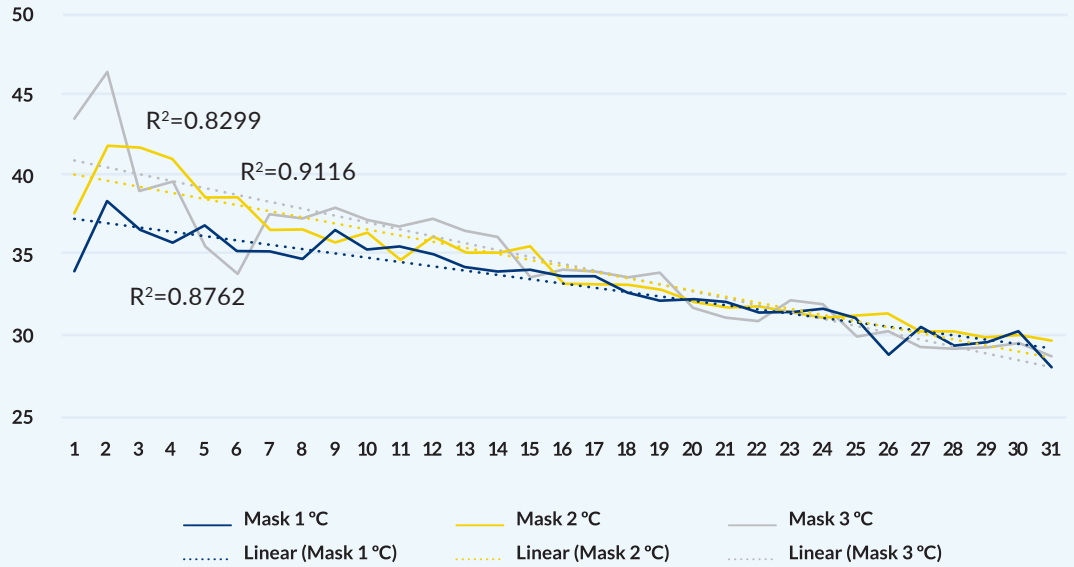

I-RELIEF[®] MASK

MICROWAVE OVEN 1
1200 WATTS | 20 SECONDS

TEMPERATURE LOSS RATE

Fig. 1: Temperature of three (3) masks measured over a period of 30 minutes after being heated in a microwave oven (1200 watts) for 20 seconds

I-RELIEF[®] MASK

MICROWAVE OVEN 2
1000 WATTS | 20 SECONDS

TEMPERATURE LOSS RATE

Fig. 2: Temperature of three (3) masks measured over a period of 30 minutes after being heated in a microwave oven (1000 watts) for 20 seconds