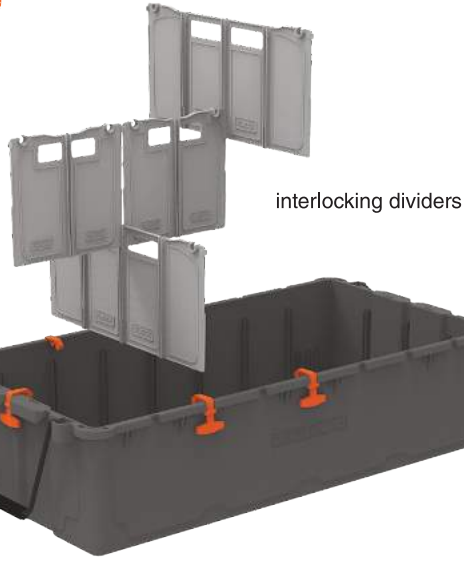

RANCHROAD
MAKE YOUR BED™

"Straddler" locking rubber T-Latch

make it your way.

- Highly Configurable
- Modular Design
- Heavy-Duty Construction
- Non-Skid Rubber feet
- 100% Made in the USA

designed for you.

- Full-Size Truck Beds
- Flatbeds
- UTVs
- Utility Trailers
- Under Bed Covers
(no tools required)

the ultimate solution for truck bed organization.