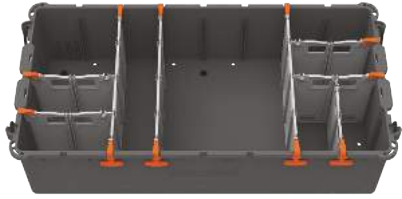

RANCHROAD
MAKE YOUR BED™

"Straddler" locking rubber T-Latch

make it your way.

- Highly Configurable
- Modular Design
- Heavy-Duty Construction
- Non-Skid Rubber feet
- 100% Made in the USA

designed for you.

- Full-Size Truck Beds
- Flatbeds
- UTVs
- Utility Trailers
- Under Bed Covers
(no tools required)

the ultimate solution for truck bed organization.