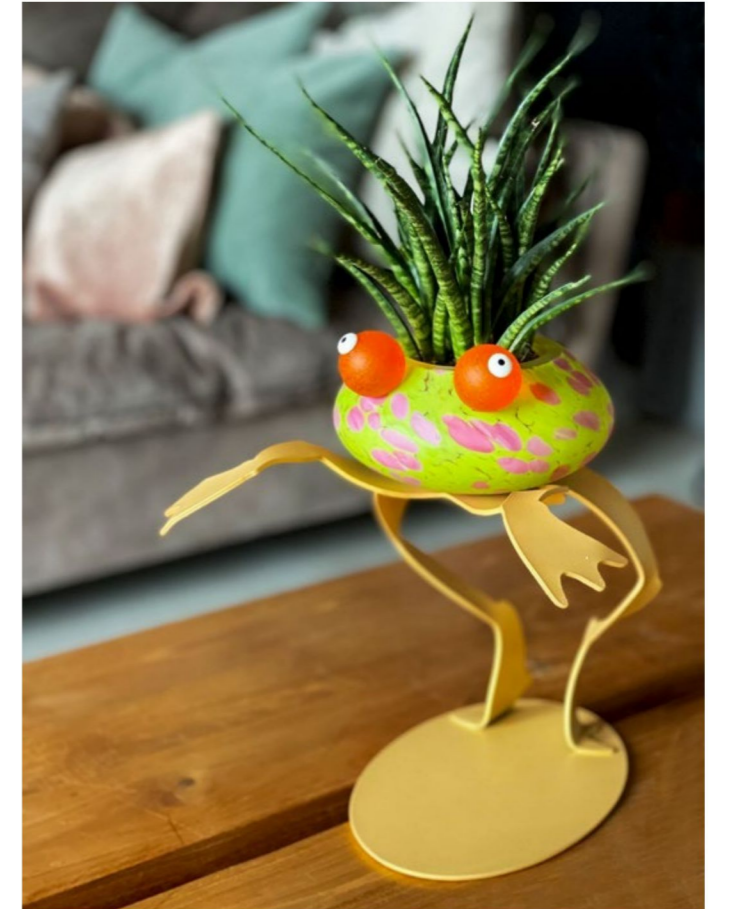

多功能吸睛之作

IBIS 和 SKIPPER 設計為全新類型的柱狀蠟燭燭台，但它們還提供許多其他可能的用途。如果您將它們像燈籠一樣配備茶燈或燈串，它們的顏色會非常閃耀。當然，您也可以將這兩種物品用作花盆或存放重要物品。如果沒有作為日常物品的實際用途，IBIS 和 SKIPPER 最重要的是一件事：藝術和美學上吸引人的玻璃雕塑。

青蛙SKIPPER 的玻璃機身直徑比 IBIS 小。然而，它可以用較小的植物來裝飾。但是，SKIPPER 的開口較小，不太適合作為零食盤或者果盤。

The diameter of the glass body of Frog SKIPPER is smaller than that of IBIS. However, it can be decorated with smaller plants. However, SKIPPER is less suitable as a serving dish for snacks due to its smaller opening

MULTIFUNCTIONAL EYE-CATCHER

IBIS and SKIPPER are designed as completely novel candle holders for pillar candles, but offer many other options. If you equip them with a tealight or a string of lights like a lantern, their colours glow intensively. Of course, both objects can also be used as planters or for storing important objects. Without the practical use as an everyday object, IBIS and SKIPPER are above all artistic and aesthetically pleasing glass sculptures.