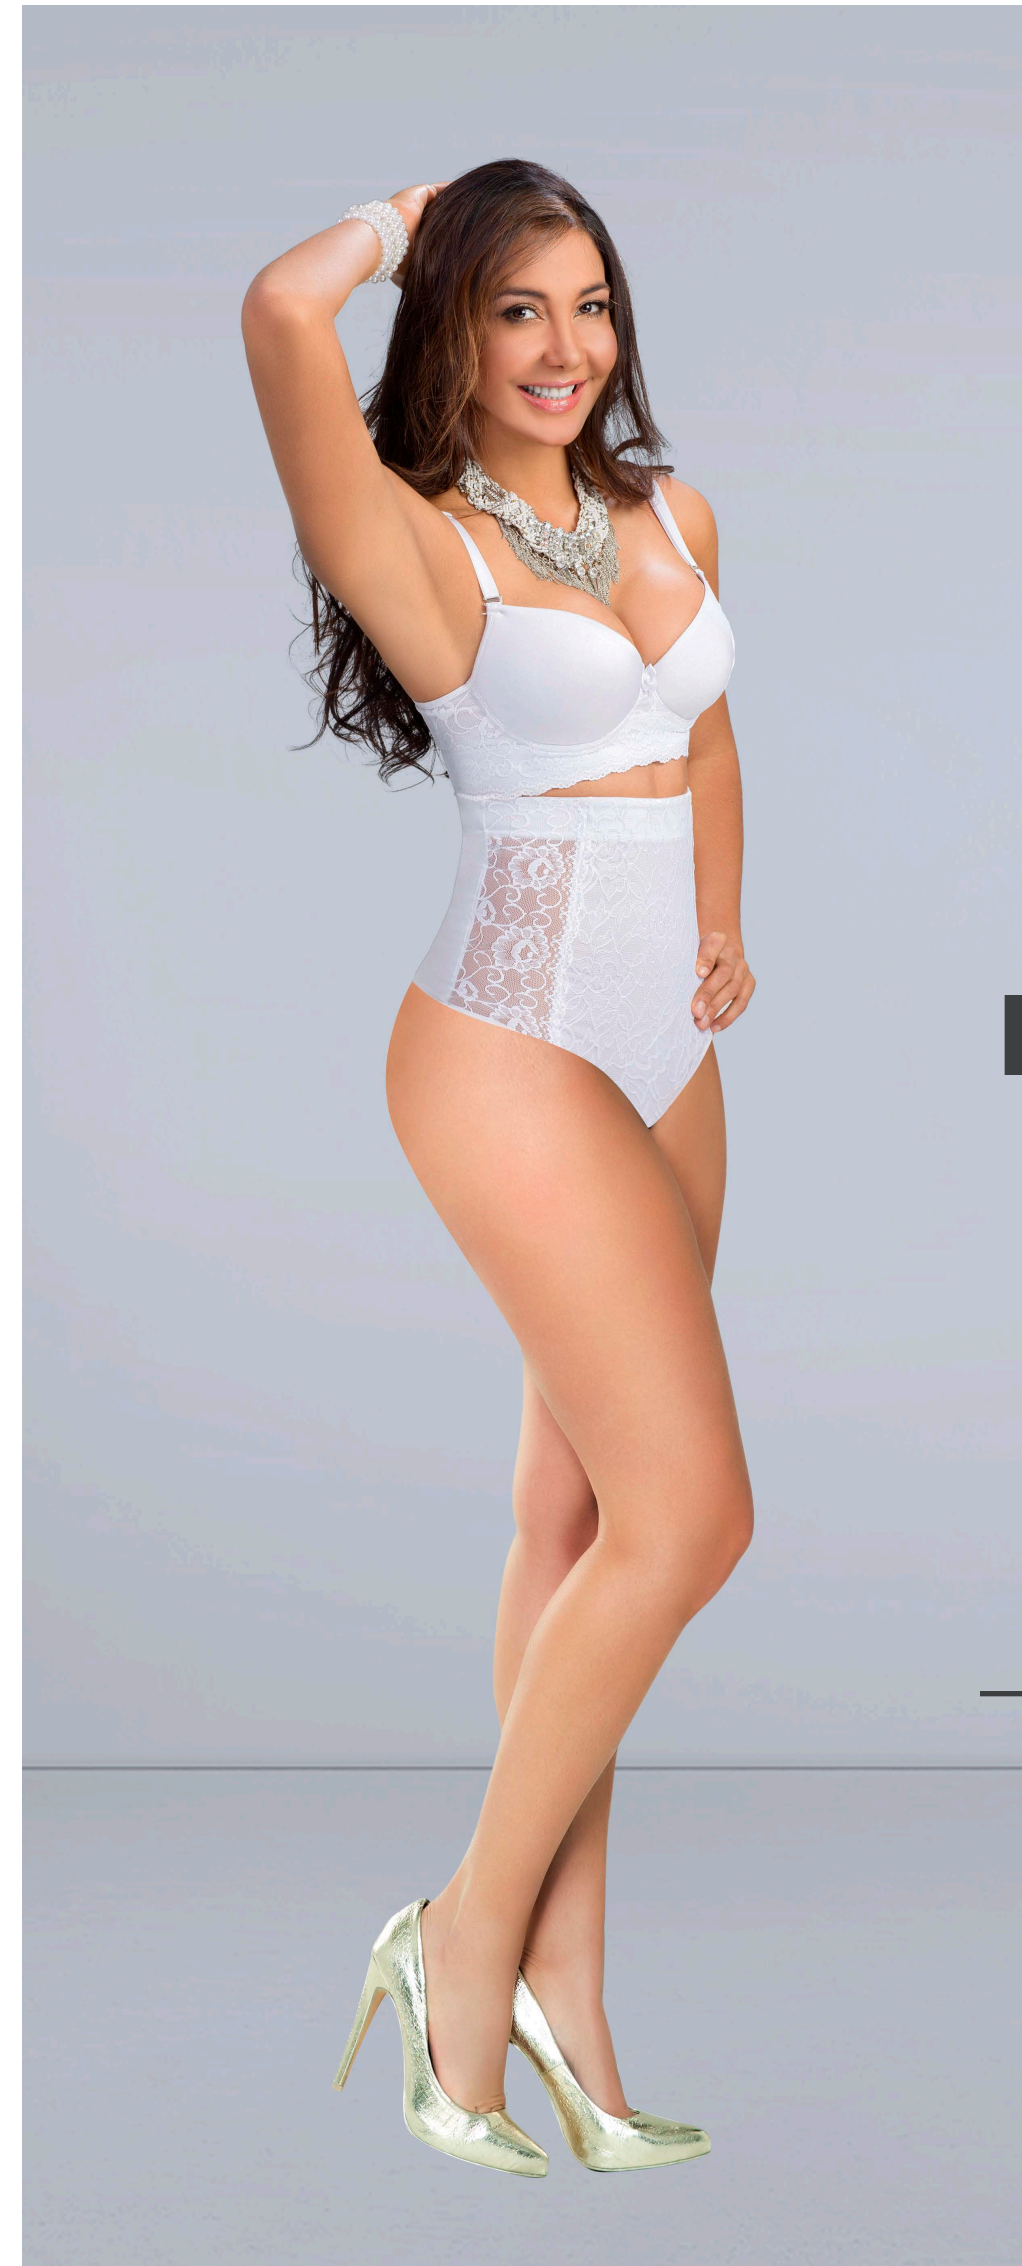

PANTY MOLDEADORA CON ENCAJE TIPO TANGA

REF. PAN2008

Moldea la figura y ofrece control sobre la zona abdominal. Hermosos detalles de encaje y transparencia con estilo tanga.

Material:

Poliéster, Elastano.

Color: Blanco

Tallas:

CO	6	8	10	12	14	16
US	1	3	5	7	9	11

THONG LACE BODY SHAPER PANTY

Slims the silhouette and offers tummy control. Beautiful lace and see-through details. Thong design.

Material: Polyester, Elastane

Color: White

Sizes:

CO	6	8	10	12	14	16
US	1	3	5	7	9	11