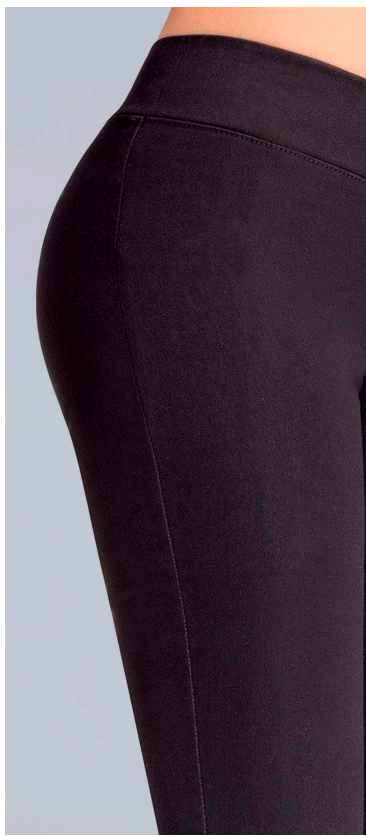

LEGGINS LEVANTA
GLÚTEOS