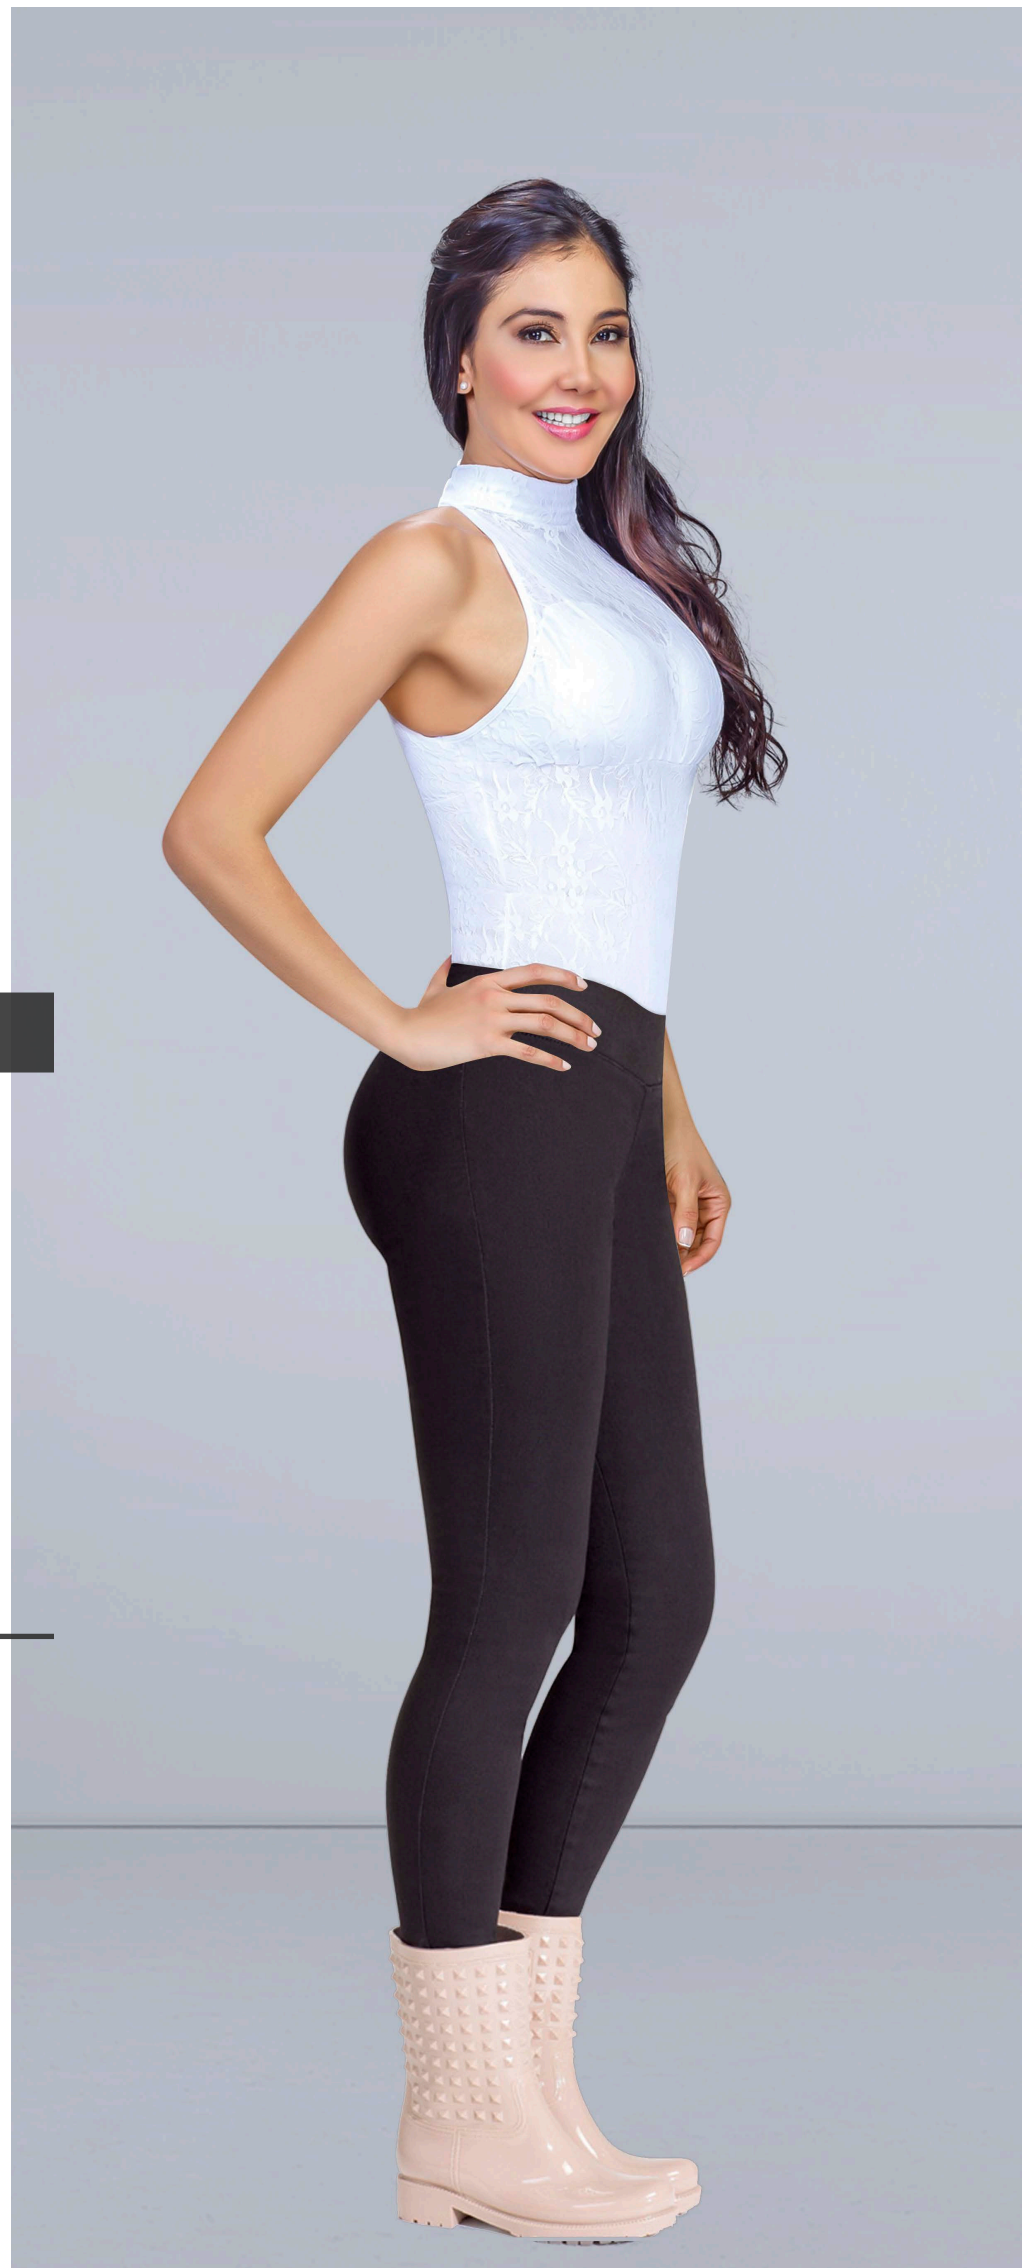

BUTT LIFTER CAPRI
JEANS WITH INNER GIRDLE

REF. 218515

Diseño de talle medio que proporciona control sobre la cintura. Definen tu figura dándole un moldeado ideal. Efecto levanta pompas y ajuste perfecto.

Material: Algodón, poliéster, elastano
Color: Negro
Tallas:

CO	6	8	10	12	14	16
US	1	3	5	7	9	11

BUTT LIFTER LEGGINGS

Mid-rise design. Provides control over the waistline. It defines the silhouette and it offers butt-lifting effect

Material: Cotton, Polyester, Elastane
Color: Black
Sizes:

CO	6	8	10	12	14	16
US	1	3	5	7	9	11