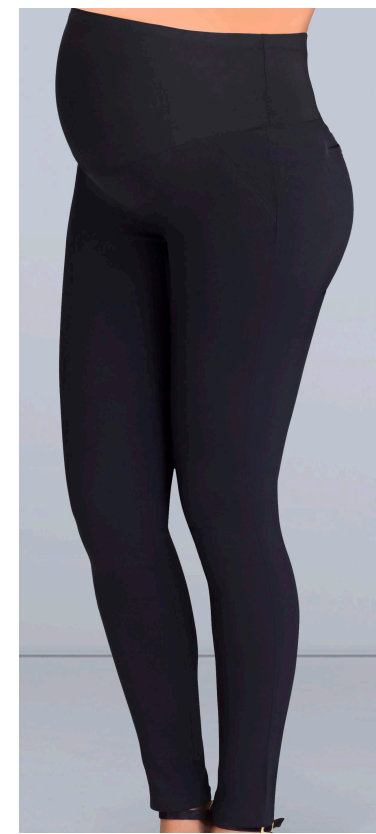

PANTALONES MATERNOS

REF. 219900

Panel abdominal de talle alto que se ajusta para adaptarse durante el embarazo, soporte, y control de abdomen.

Material: Algodón, poliéster, elastano
Color: Negro índigo
Tallas:

CO	6	8	10	12	14	16
US	1	3	5	7	9	11

MATERNAL JEANS

High-waisted belly panel that offers support and protection during pregnancy.

Material: Cotton, polyester, spandex
Color: Indigo black
Sizes:

CO	6	8	10	12	14	16
US	1	3	5	7	9	11