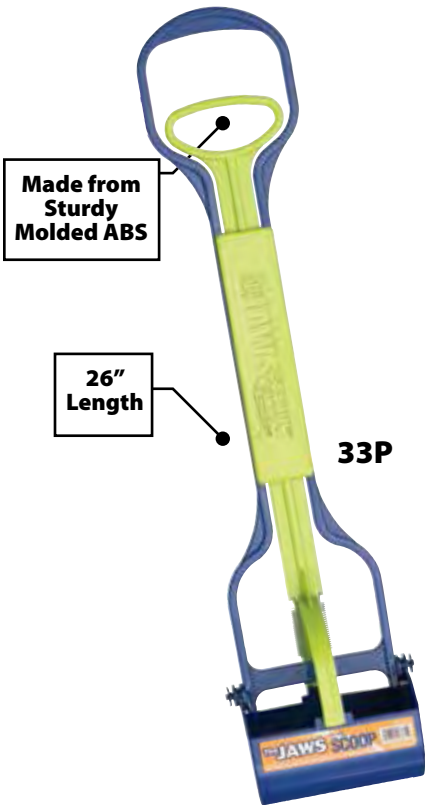

Large Dog Scoop Sets  
Made in the USA from  
superior materials that  
last a lifetime.

78AL

68W

68A

678A

678AL

All products on this page  
are made in the USA.

| Item  | Description   |
|-------|---|
| 78AL  | Large Dog Scoop, Rake & Broom Set, 4' Alumilite Handle, Rust Proof Aluminum Pan     |
| 68W   | Large Dog Scoop & Rake Set, 3' Wood Handle, 10" Rust Proof Aluminum Pan             |
| 68A   | Large Dog Scoop & Rake Set, 3' Alumilite Handle, 10" Rust Proof Aluminum Pan        |
| 678A  | Large Dog Scoop, Rake & Spade Set, 3' Alumilite Handle, Rust Proof Aluminum Pan     |
| 678AL | Large Dog Scoop, Rake & Spade Set, 4' Alumilite Handle, 10" Rust Proof Aluminum Pan |

# JAWS Scoops

Lightweight, One Hand Operation

**Jaws Scoops**  
**Pick up where your pet left off!**

- Easy to Use
- No Bending or Stooping
- Rinses clean with the hose
- Convenient to Store
- Great on grass and cement
- Weather resistant material