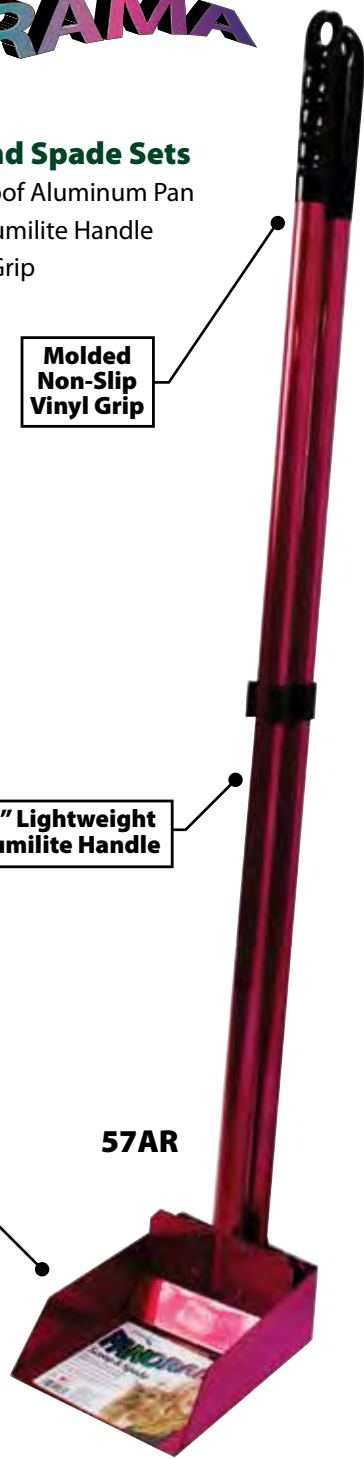

PANORAMA

Small Dog Scoop and Spade Sets

- Powder Coated Rust Proof Aluminum Pan
- 36" (3ft) Lightweight Alumilite Handle
- Molded Non-Slip Vinyl Grip

Molded Non-Slip Vinyl Grip

36" Lightweight Alumilite Handle

Powder Coated Rust Proof Aluminum Pan

57AB