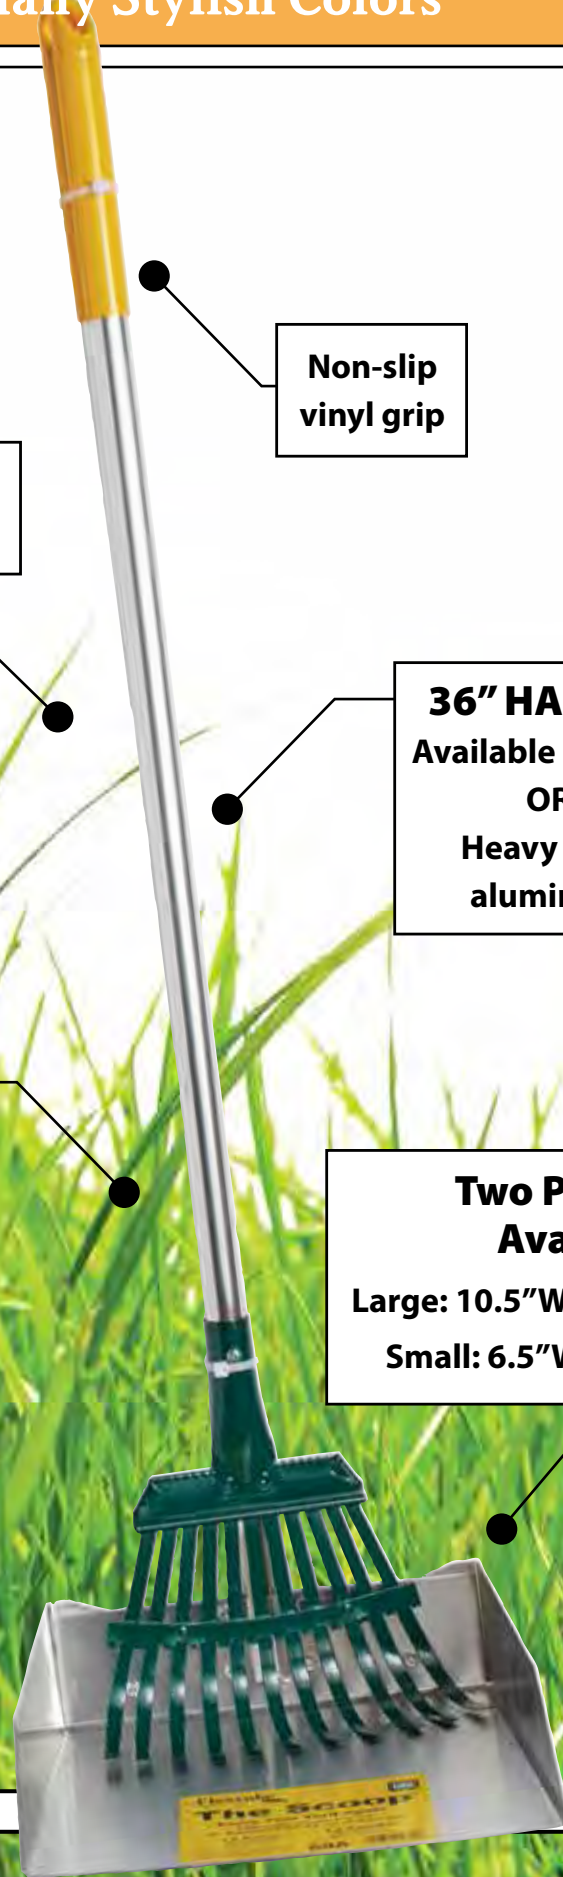

# Anatomy of a Scoop

Also Available in Many Stylish Colors

The Best Built Scoop You Can Buy!

Made right here in the USA 

Non-slip vinyl grip

Sturdy, yet lightweight

**36" HANDLE**  
Available in wood  
OR  
Heavy duty aluminum

**SET INCLUDES**  
Powder coated steel rake head  
OR  
Heavy duty aluminum spade

**Two Pan Sizes Available**  
Large: 10.5"W x 2.75"H x 9.5"D  
Small: 6.5"W x 2"H x 6.5"D

Heavy duty aluminum pan