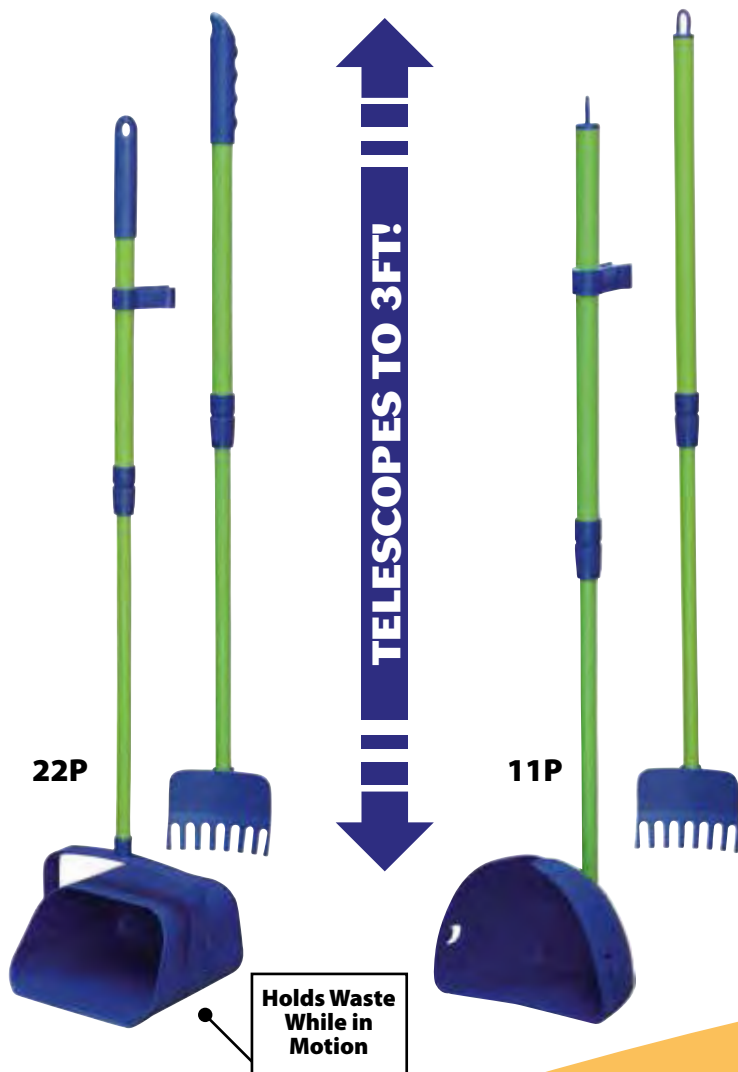

# JAWS Scoops

Lightweight, One Hand Operation

**Jaws Scoops**  
**Pick up where your pet left off!**

- Easy to Use
- No Bending or Stooping
- Rinses clean with the hose
- Convenient to Store
- Great on grass and cement
- Weather resistant material

33P

44P

33P24D

44P24D

| Item   | Description   |
|--------|---|
| 33P    | Jaws Scoop, 26" Length, Chrome Plated Spring, Made from Polypropylene |
| 44P    | Jaws Scoop, 35" Length, Chrome Plated Spring, Made from Polypropylene |
| 33P24D | Jaws 24 Pack Display  |
| 44P24D | Jumbo Jaws 24 Pack Display  |

Flexrake®  
the  
**SCOOP**

| Item | Description  |
|------|--|
| 11P  | Catch-All Scoop, Large Capacity, Telescopes to 3 ft, Pan & Rake        |
| 22P  | Catch-All Swivel Scoop, Large Capacity, Telescopes to 3 ft, Pan & Rake |