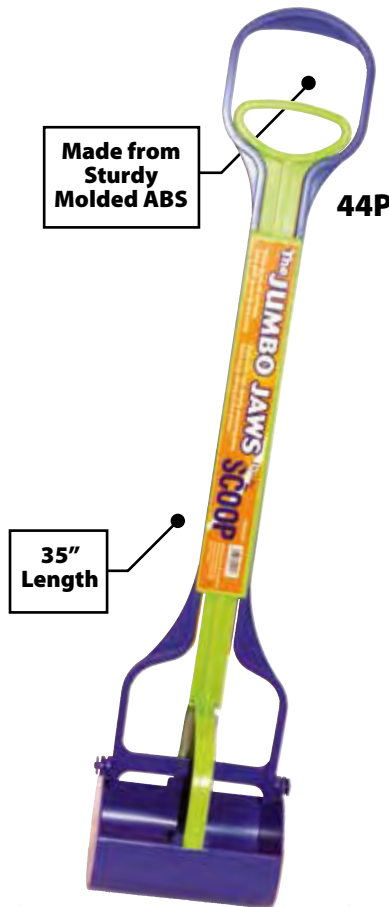

# JAWS Scoops

Lightweight, One Hand Operation

**Jaws Scoops**  
**Pick up where your pet left off!**

- Easy to Use
- No Bending or Stooping
- Rinses clean with the hose
- Convenient to Store
- Great on grass and cement
- Weather resistant material

33P

44P

33P24D

44P24D

| Item   | Description   |
|--------|---|
| 33P    | Jaws Scoop, 26" Length, Chrome Plated Spring, Made from Polypropylene |
| 44P    | Jaws Scoop, 35" Length, Chrome Plated Spring, Made from Polypropylene |
| 33P24D | Jaws 24 Pack Display  |
| 44P24D | Jumbo Jaws 24 Pack Display  |