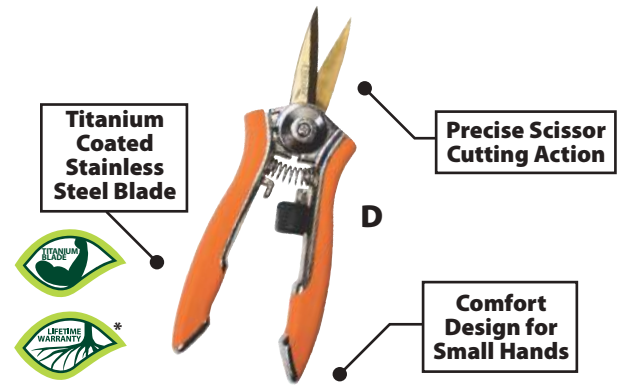

Flexrake®: Cutting Tools

Landscape Series Hand Pruners

**Pocket Gardener
5 Tools in 1**

Item# LRB901

Multi-Function Tool Includes:

- Knife
- Saw
- Pruner
- Lawn Weeder
- Paver Weeder

* Limited lifetime manufacturer warranty, does not cover wear and tear (see page 2 for details)