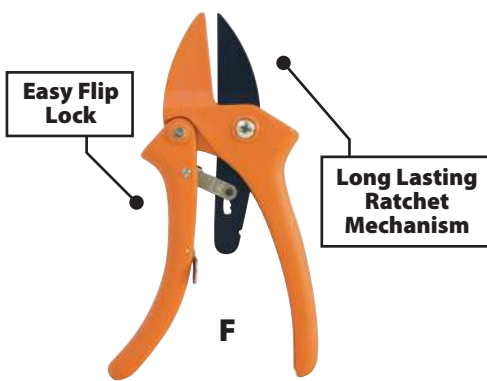

The Bypass pruner design is easily the most popular among gardeners due to accurate cutting

Key	Item	Description
A	LRB201	Deluxe Bypass Pruner, Resharpenable Blade, Ergonomic Handles, Easy Thumb Lock, Vinyl Grips - ¾" Cutting Capacity
B	LRB39	Bypass Pruner, Resharpenable Blade, Die Cast Aluminum Body, Easy Thumb Lock, Vinyl Grips - ½" Cutting Capacity
C	LRB402	Deluxe Bypass Pruner, High Carbon Heat Treated Blade, Molded Plastic Handles, Easy Thumb Lock, Comfort Grip - ¾" Cutting Capacity
D	LRB404	Bypass Pruner, Molded Plastic Handles - ½" Cutting Capacity
E	LRB403	Lightweight Deluxe Bypass Pruner, Knuckle Guard, Molded Plastic Handles, Easy Thumb Lock, Comfort Grip Strip - ¾" Cutting Capacity
F	LRB289	Heavy Duty Pump Action Grass Shear, Die-Cast Body & Steel Blades
G	LRB203	Lightweight Tough Grade Floral Bypass Pruner, Loop Style Handle, Resharpenable Blade, Easy Thumb Lock
H	LRB101	8" Bypass Pruner, Precision Ground Drop Forged Blades, Non-Slip Comfort Grip - ½" Cutting Capacity

Garden Series Hand Pruners feature:

- Solid construction
- Molded handles
- Comfort grips

Key	Item	Description
A	LRB103	4" Mini Needle Nose Shear, Drop Forged Precision Ground Straight Blades, Easy Thumb Lock
B	LRB102	Lightweight 8" Needle Nose Floral Shear, Drop Forged Precision Ground Straight Blades, Easy Thumb Lock
C	LRB200	Deluxe Anvil Pruner, Knuckle Guard, Molded Plastic Handles, Comfort Grip Strip - 1" Cutting Capacity
D	LRB502	Deluxe Anvil Pruner, Molded Plastic Handles, Easy Thumb Lock, Comfort Grip Strip - 1" Cutting Capacity
E	LRB501	Anvil Pruner, High Carbon Heat Treated Steel Blade, Molded Plastic Handles, Easy Thumb Lock - ½" Cutting Capacity
F	LRB168	Ratchet Anvil Pruner, Glass Nylon Body, Non-Stick Heat Treated Blade - ¾" Cutting Capacity
G	LRB205	Deluxe Ratchet Anvil Pruner, Glass Nylon Body, Easy Thumb Lock, Comfort Grip Strip - 1" Cutting Capacity