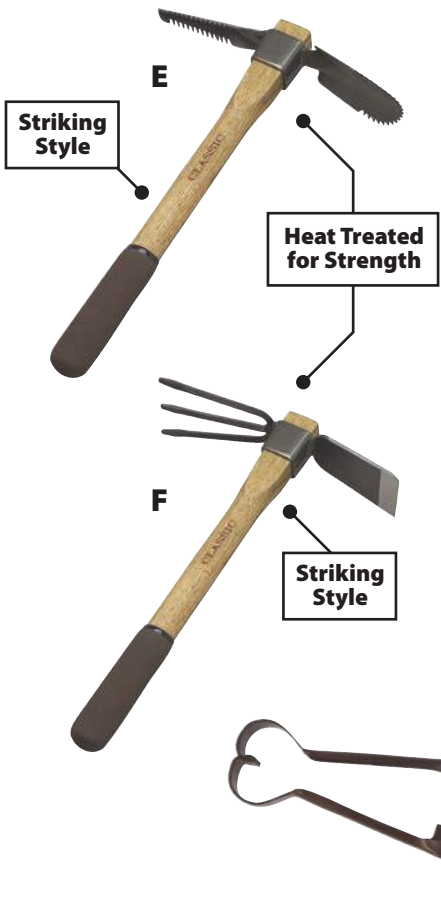

See pg. 29 for
Classic Tools 4 Sided
Rolling Display

You may also be interested in...

Item# CLA113
3 Pocket Gardening Apron

Great for carrying:

- Tools
- Seeds
- More....

(See pg. 27)