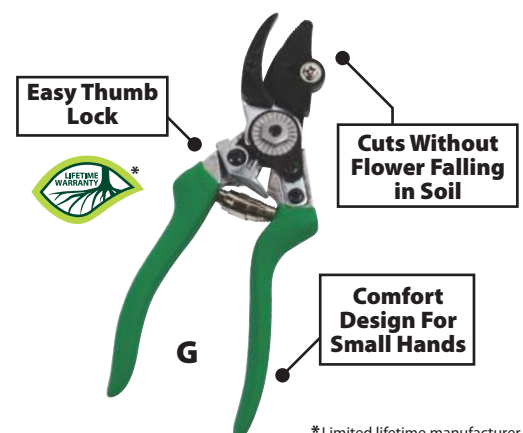

Flexrake®: Cutting Tools

Landscape Series Hand Pruners

**Pocket Gardener
5 Tools in 1**

Item# LRB901

Multi-Function Tool Includes:

- Knife
- Saw
- Pruner
- Lawn Weeder
- Paver Weeder

* Limited lifetime manufacturer warranty, does not cover wear and tear (see page 2 for details)