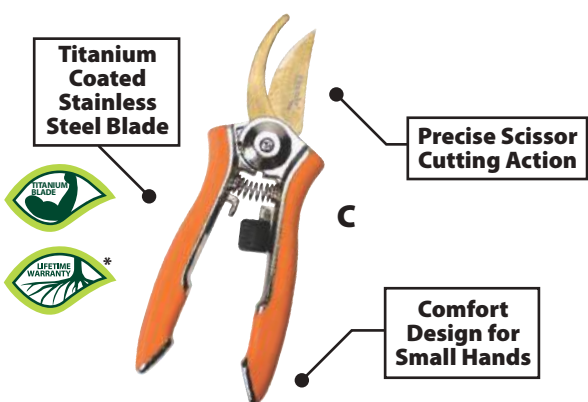

Flexrake®: Cutting Tools

Landscape Series Hand Pruners

**Pocket Gardener
5 Tools in 1**

Item# LRB901

Multi-Function Tool Includes:

- Knife
- Saw
- Pruner
- Lawn Weeder
- Paver Weeder

* Limited lifetime manufacturer warranty, does not cover wear and tear (see page 2 for details)