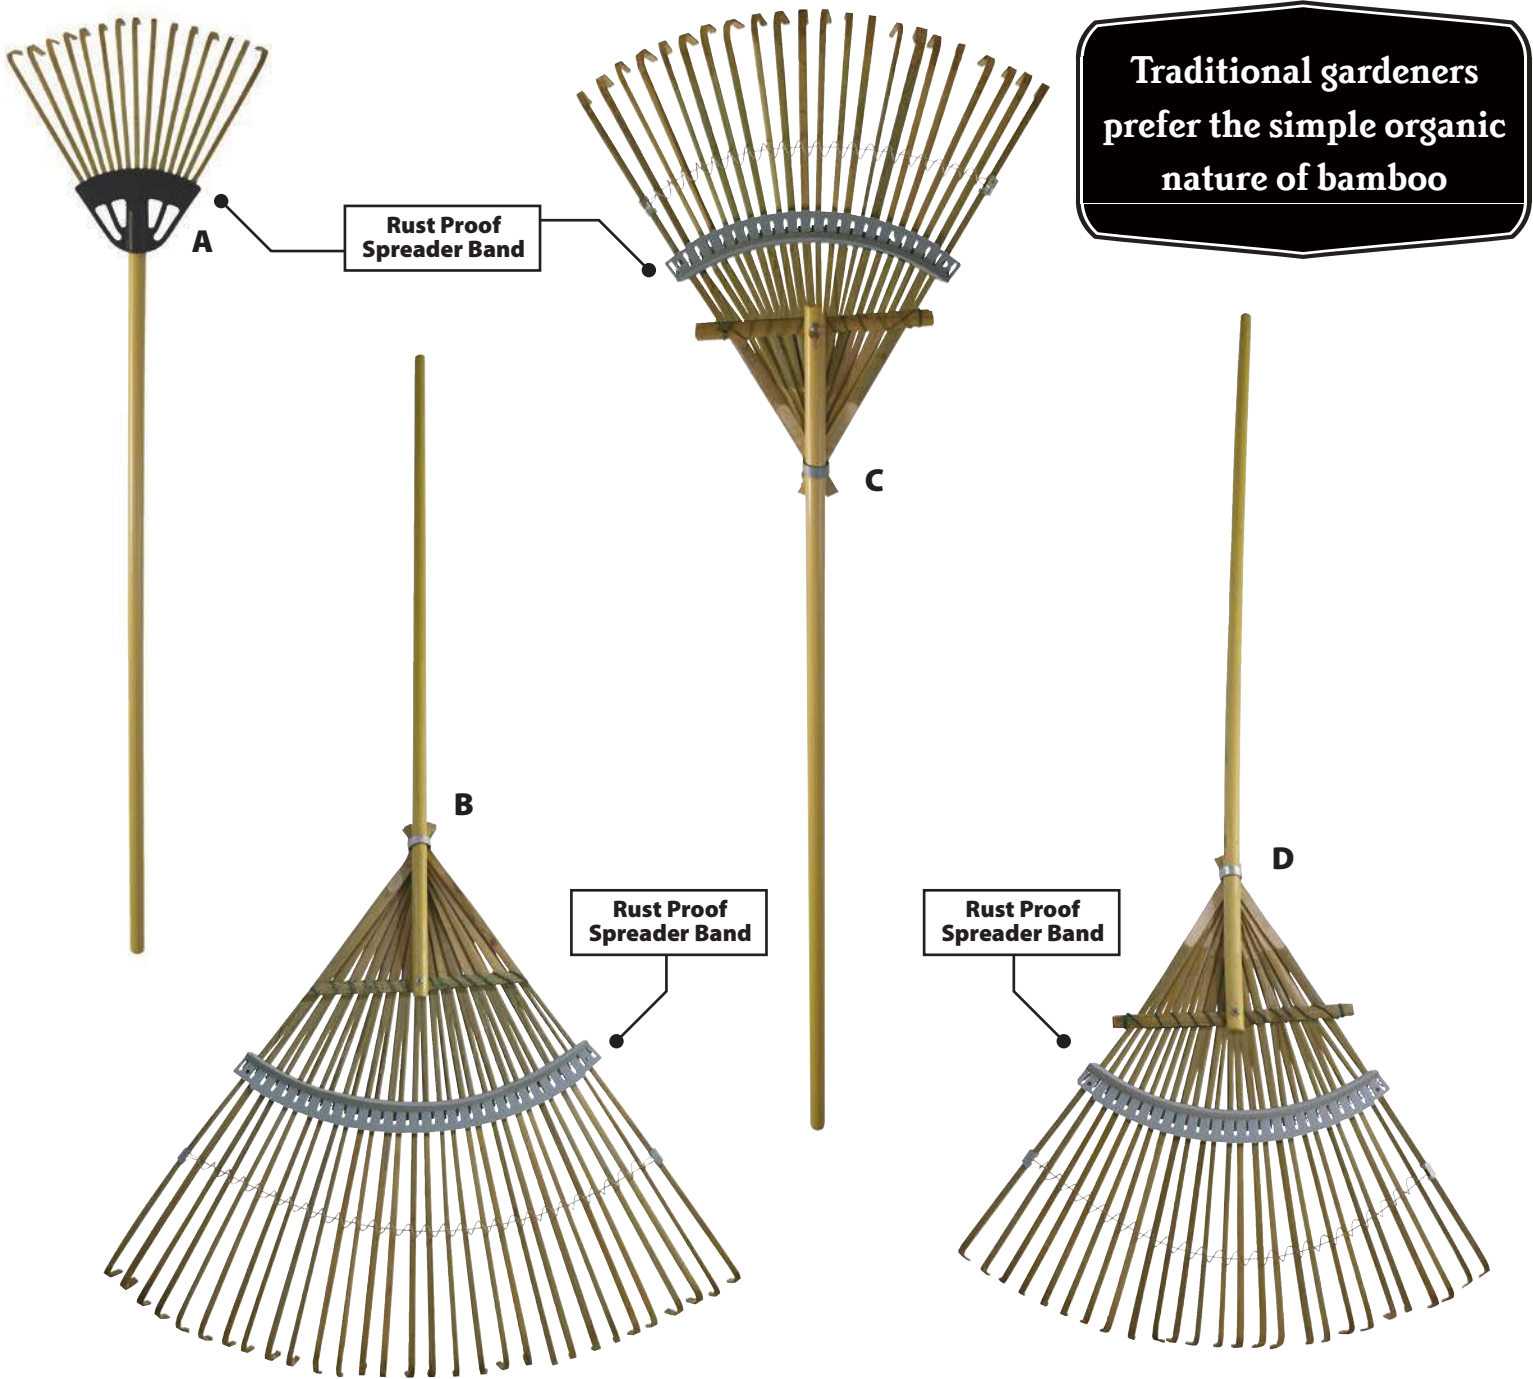

Traditional gardeners prefer the simple organic nature of bamboo

Key	Item	Description
A	CFP10	10" Deluxe Reinforced Bamboo Rake Head, 36" Hardwood Handle
B	CFP30	30" Deluxe Reinforced Bamboo Rake Head, 48" Hardwood Handle
C	CFP18	18" Deluxe Reinforced Bamboo Rake Head, 48" Hardwood Handle
D	CFP24	24" Deluxe Reinforced Bamboo Rake Head, 48" Hardwood Handle