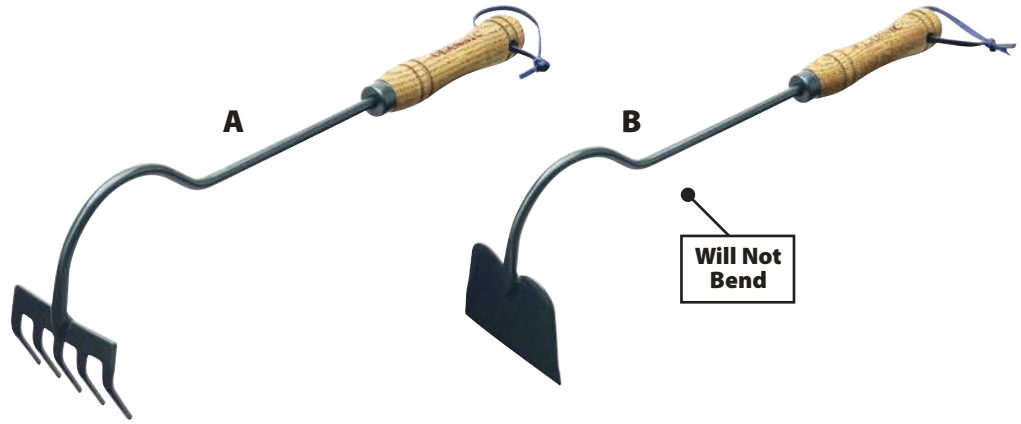

See pg. 29 for
Classic Tools 4 Sided
Rolling Display

You may also be interested in...

Item# CLA113
3 Pocket Gardening Apron

Great for carrying:

- Tools
- Seeds
- More....

(See pg. 27)