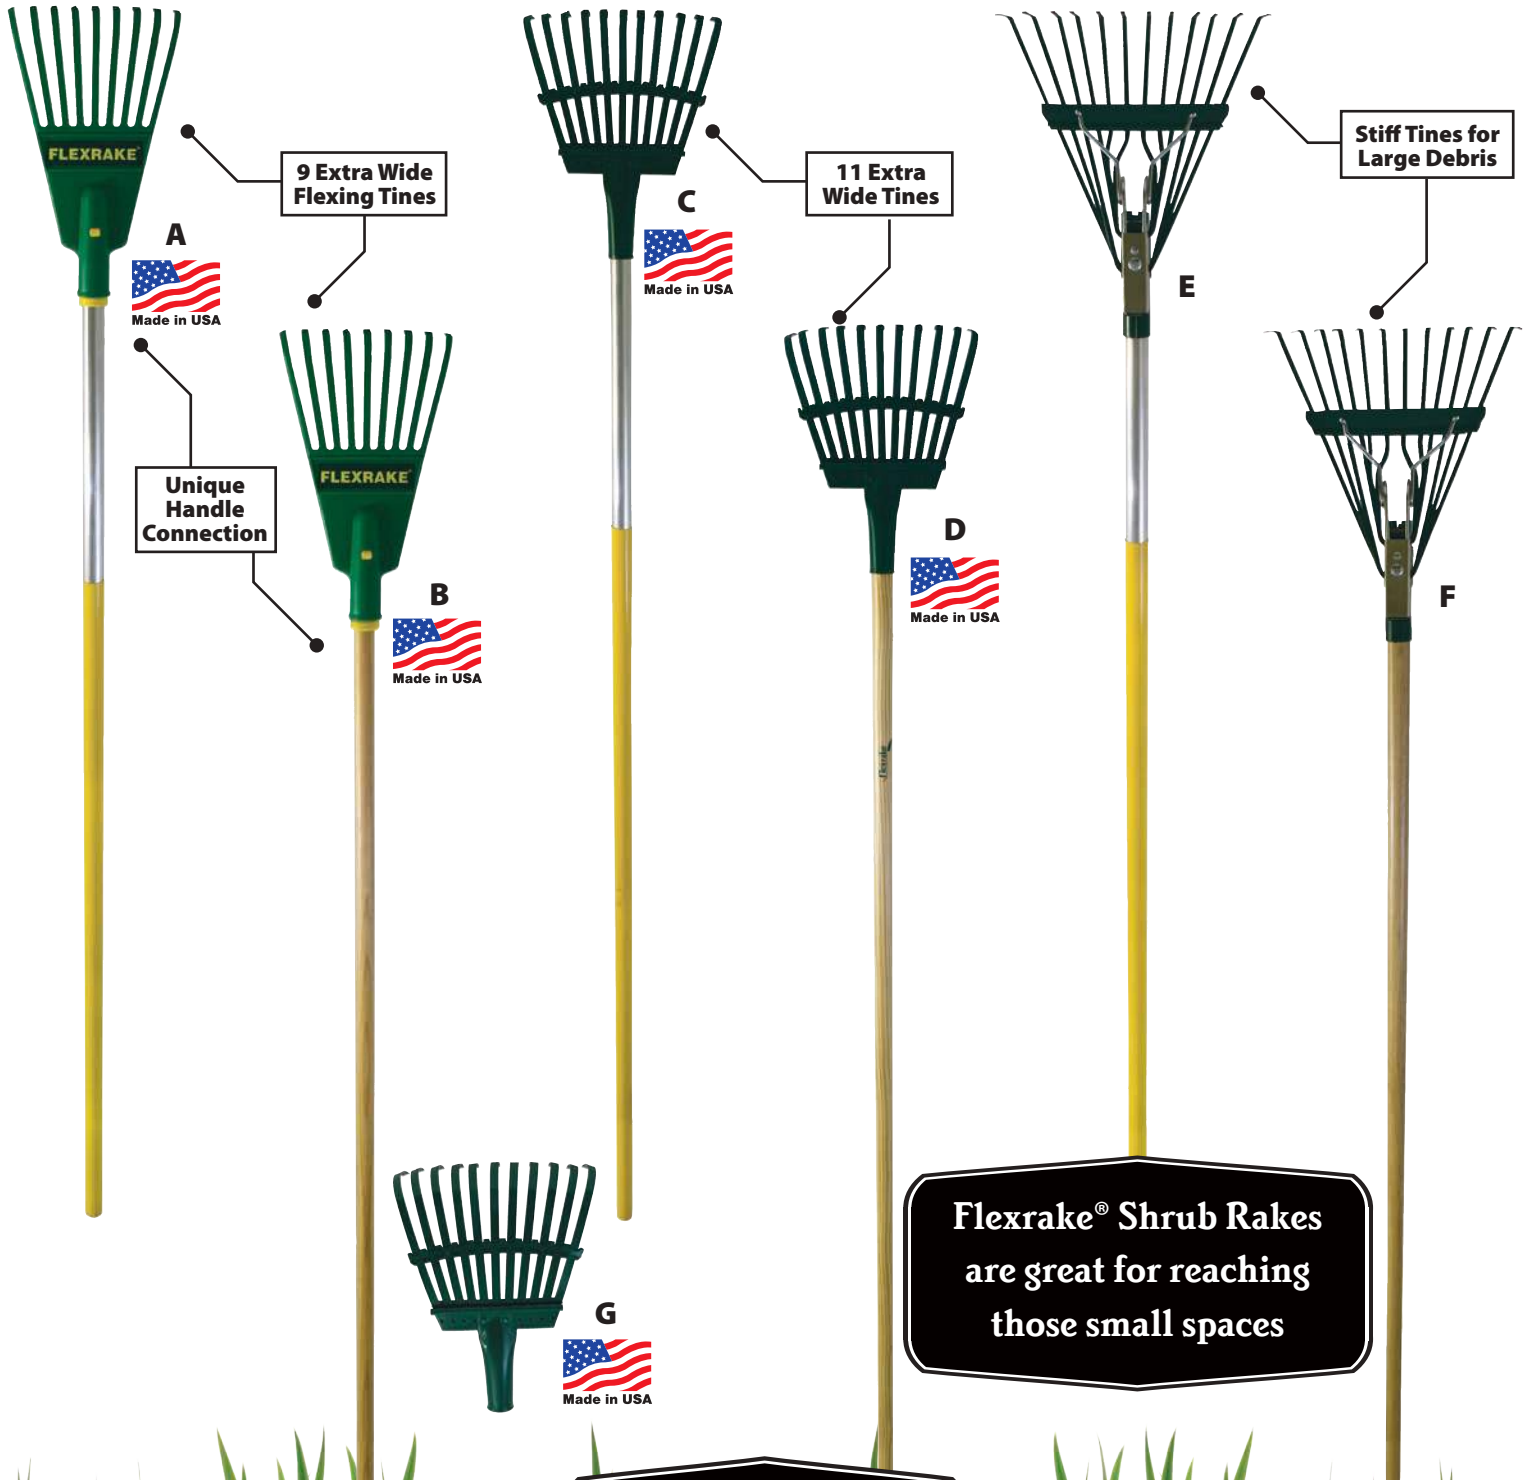

**Flexrake® Shrub Rakes
are great for reaching
those small spaces**

Key	Item	Description
A	4A	Shrub Rake, 7" ActionPoly Head, 48" AlumiLite Handle
B	4W	Shrub Rake, 7" ActionPoly Head, 48" Hardwood Handle
C	3A	Shrub Rake, 8" Flex-Steel Head, 48" AlumiLite Handle
D	3W	Shrub Rake, 8" Flex-Steel Head, 48" Hardwood Handle
E	12A	Shrub Rake, Lightweight 8" Spring Action Steel Head, 48" AlumiLite Handle
F	12W	Shrub Rake, Lightweight 8" Spring Action Steel Head, 48" Hardwood Handle
G	3F	Flex-Steel Shrub Rake Replacement Head