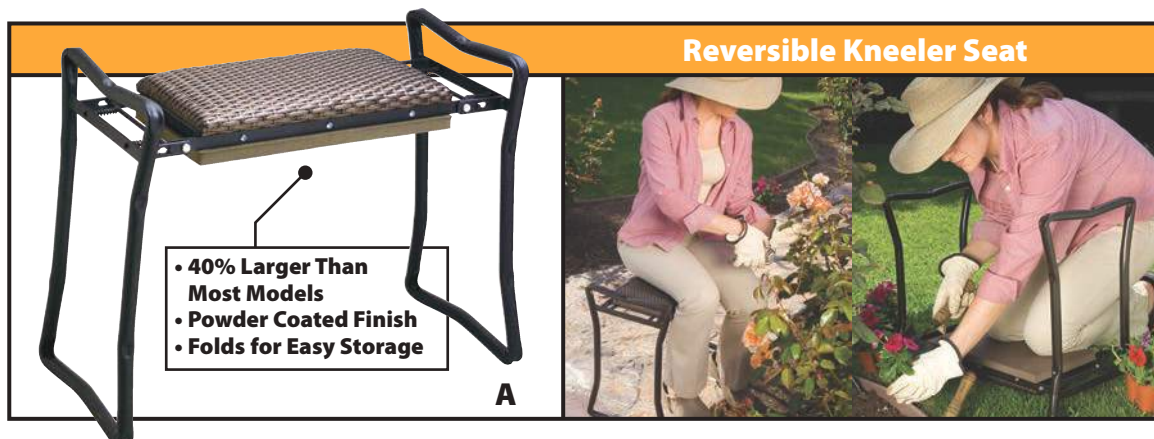

Handcrafted Quality & Nostalgic Craftmanship