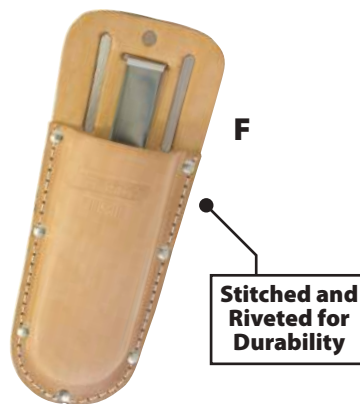

Landscape Series Bypass Hand Pruners

- Drop-forged high carbon steel construction
- Endothermic heat treating process for incomparable strength and durability

*Limited lifetime manufacturer warranty (see page 2 for details)

Key	Item	Description
A	FLX166	Professional Mini Houseplant Shear, Resharpenable Drop Forged Blade, Textured Comfort Grip
B	FLX280	Heavy Duty Professional Bypass Pruner, Drop Forged Blade, Textured Comfort Grip - 1" Cutting Capacity
C	FLX283	Professional Bypass Pruner, Drop Forged Blade, High Carbon Heat Treated Steel, Textured Comfort Grip - 1" Cutting Capacity
D	FLX260	Professional Bypass Pruner, 8" Resharpenable Drop Forged Aluminum Blade, Textured Comfort Grip - 3/4" Cutting Capacity
E	FLX99	Professional Needle Nose Floral Shear, Resharpenable Drop Forged Blade, Textured Comfort Grip
F	FLX418	Leather Garden Tool Holster, Belt Loop, Belt Clip, Fits Most Hand Garden Tools
G	FLX139	Professional Grape Shear, Resharpenable Drop Forged Curved Blades, Textured Comfort Grip