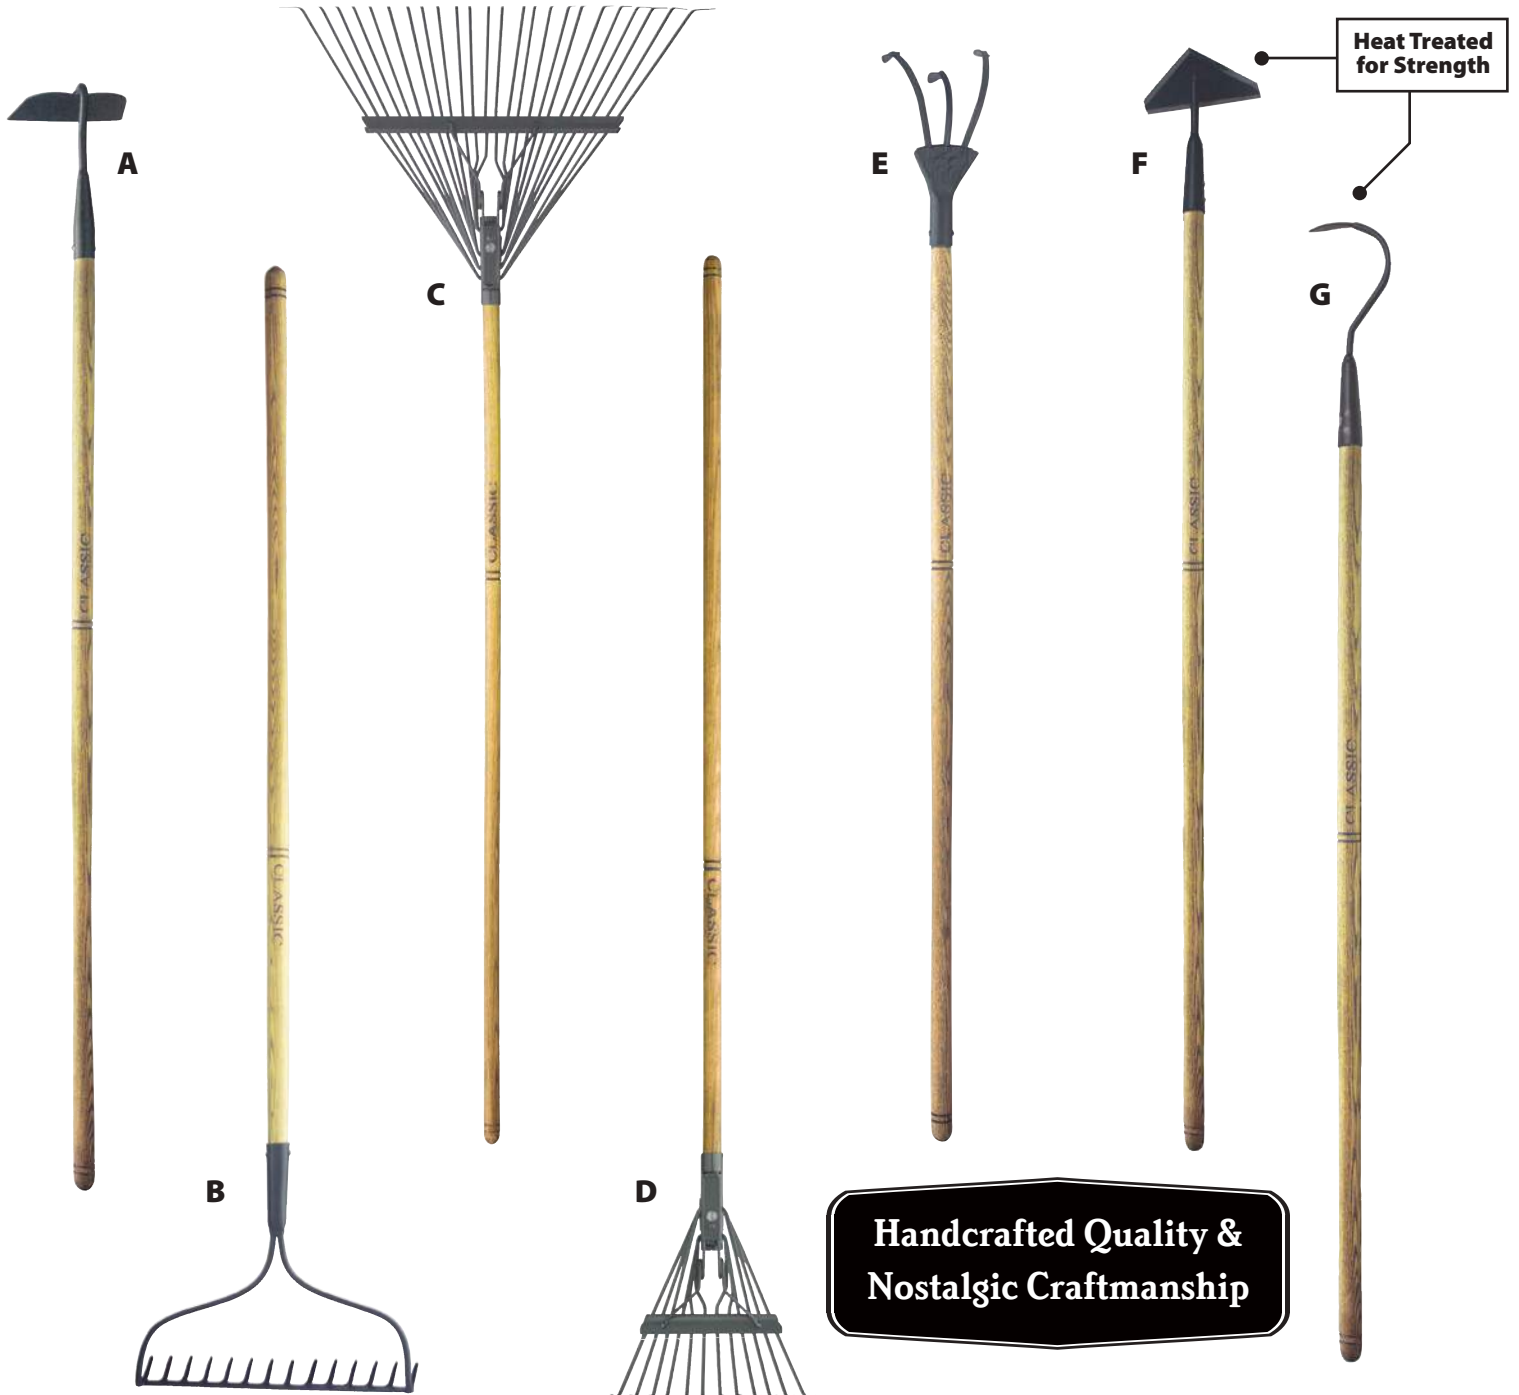

Handcrafted Quality & Nostalgic Craftmanship

Key	Item	Description
A	CLA830	Garden Hoe, Heavy Gauge Steel, Powder Coated Head, 54" Hand Turned Oak Handle
B	CLA801	Bow Rake, Heavy Gauge Steel, Powder Coated Head, 14 Tines, 54" Hand Turned Oak Handle
C	CLA100	Leaf Rake, 24" Steel Head, 48" Hand Turned Oak Handle
D	CLA102	Shrub Rake, 8" Steel Head, 48" Hand Turned Oak Handle
E	CLA860	Cultivator, Heavy Gauge Steel Head, 54" Hand Turned Oak Handle
F	CLA110	Triangle Weeding Hoe, Heavy Grade Steel Head, 54" Hand Turned Oak Handle
G	CLA111	Single Prong Weeding Cultivator, Heavy Grade Steel Head, 54" Hand Turned Oak Handle