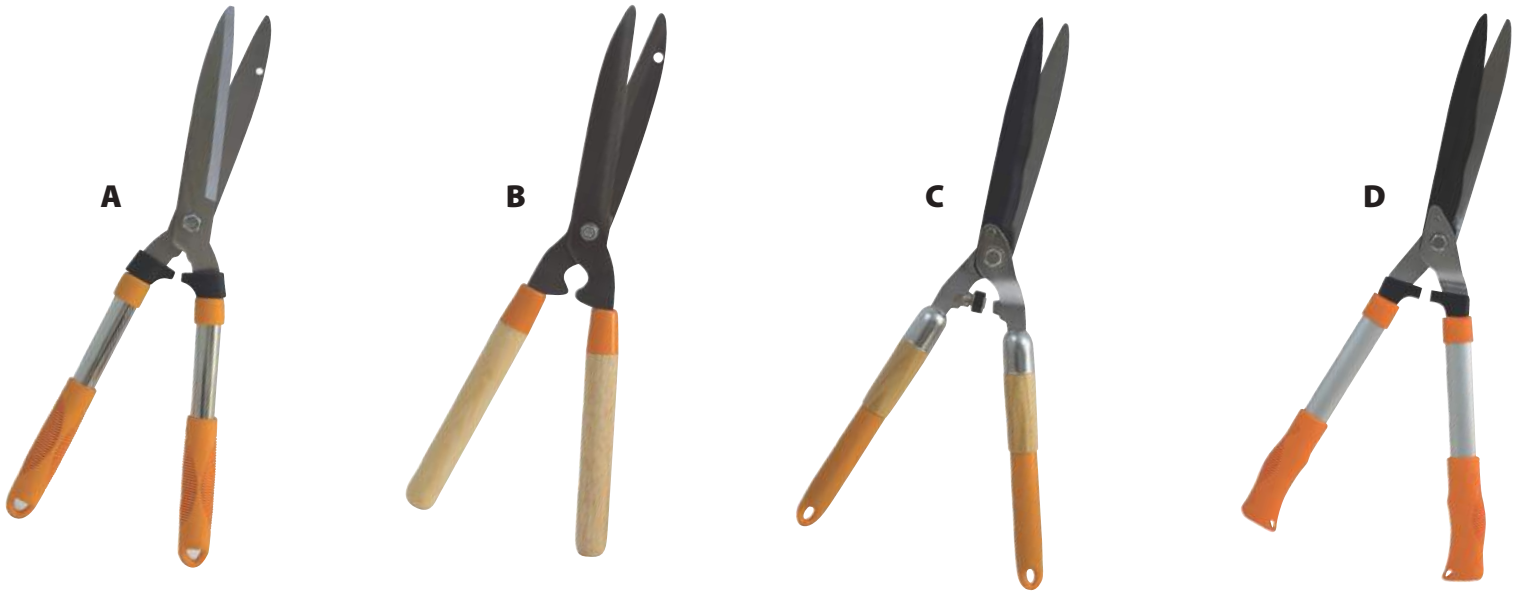

The Bypass pruner design is easily the most popular among gardeners due to accurate cutting

Key	Item	Description
A	LRB201	Deluxe Bypass Pruner, Resharpenable Blade, Ergonomic Handles, Easy Thumb Lock, Vinyl Grips - ¾" Cutting Capacity
B	LRB39	Bypass Pruner, Resharpenable Blade, Die Cast Aluminum Body, Easy Thumb Lock, Vinyl Grips - ½" Cutting Capacity
C	LRB402	Deluxe Bypass Pruner, High Carbon Heat Treated Blade, Molded Plastic Handles, Easy Thumb Lock, Comfort Grip - ¾" Cutting Capacity
D	LRB404	Bypass Pruner, Molded Plastic Handles - ½" Cutting Capacity
E	LRB403	Lightweight Deluxe Bypass Pruner, Knuckle Guard, Molded Plastic Handles, Easy Thumb Lock, Comfort Grip Strip - ¾" Cutting Capacity
F	LRB289	Heavy Duty Pump Action Grass Shear, Die-Cast Body & Steel Blades
G	LRB203	Lightweight Tough Grade Floral Bypass Pruner, Loop Style Handle, Resharpenable Blade, Easy Thumb Lock
H	LRB101	8" Bypass Pruner, Precision Ground Drop Forged Blades, Non-Slip Comfort Grip - ½" Cutting Capacity

Garden Series Hand Pruners feature:

- Solid construction
- Molded handles
- Comfort grips

Key	Item	Description
A	LRB103	4" Mini Needle Nose Shear, Drop Forged Precision Ground Straight Blades, Easy Thumb Lock
B	LRB102	Lightweight 8" Needle Nose Floral Shear, Drop Forged Precision Ground Straight Blades, Easy Thumb Lock
C	LRB200	Deluxe Anvil Pruner, Knuckle Guard, Molded Plastic Handles, Comfort Grip Strip - 1" Cutting Capacity
D	LRB502	Deluxe Anvil Pruner, Molded Plastic Handles, Easy Thumb Lock, Comfort Grip Strip - 1" Cutting Capacity
E	LRB501	Anvil Pruner, High Carbon Heat Treated Steel Blade, Molded Plastic Handles, Easy Thumb Lock - ½" Cutting Capacity
F	LRB168	Ratchet Anvil Pruner, Glass Nylon Body, Non-Stick Heat Treated Blade - ¾" Cutting Capacity
G	LRB205	Deluxe Ratchet Anvil Pruner, Glass Nylon Body, Easy Thumb Lock, Comfort Grip Strip - 1" Cutting Capacity