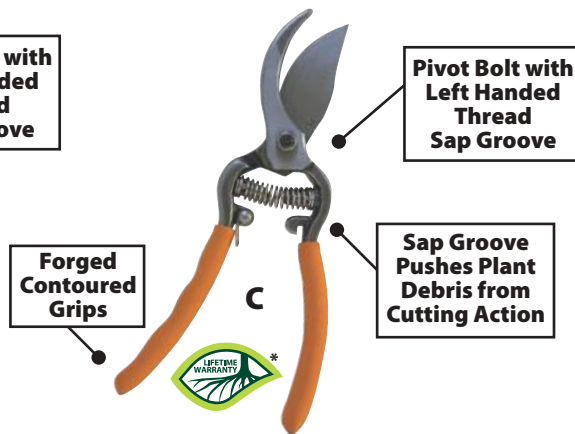

Weeders, Cultivators, Cutters, Landscape Rake

Key Item	Description	Key Item	Description
A	1000A Hula-Ho Weeder Cultivator, Heat Treated Steel Blade, 54" AlumiLite Handle, Comfort Grip	G	LAR136 Hula-Ho Pro Landscape Rake, 36" Aluminum Head, 66" Aluminum Handle
B	1000L Hula-Ho Weeder Cultivator, Heat Treated Steel Blade, 54" Hardwood Handle	H	500W 14" Mini Hula-Ho, Self Sharpening Heat Treated Blade, 10" Wood Handle, Cushioned Comfort Grip
C	4450 Hula-Ho Pro Weeder Cultivator, 60" AlumiLite Handle, Non-Slip Vinyl Grip	I	1000H Replacement Hula-Ho Weeder Cultivator Head Only
D	LRB269 Hula-Ho 36" Deluxe Weed Cutter, Double Serrated Edge Blade, Reinforced Bow, Premium Grade Hardwood Handle	J	1000B Hula-Ho Weeder Cultivator, Heat Treated Steel Replacement Blade
E	LAR124 Hula-Ho Pro Landscape Rake, 24" Aluminum Head, 66" Aluminum Handle	K	4420 Hula-Ho Pro Single Prong Cultivator, Heavy Gauge Heat Treated Steel Head, Extra Long 60" Heavy Duty Aluminum Handle with Non-Slip Grip
F	LAR130 Hula-Ho Pro Landscape Rake, 30" Aluminum Head, 66" Aluminum Handle	L	4430 Hula-Ho Pro Three Prong Cultivator, Heavy Gauge Heat Treated Steel Head, Extra Long 60" Heavy Duty Aluminum Handle with Non-Slip Grip
		M	4440 Hula-Ho Pro Four Prong Cultivator, Heavy Gauge Heat Treated Steel Head, Extra Long 60" Heavy Duty Aluminum Handle with Non-Slip Grip

Flexrake®: Cutting Tools

Landscape Series Hand Pruners

**Pocket Gardener
5 Tools in 1**

Item# LRB901

Multi-Function Tool Includes:

- Knife
- Saw
- Pruner
- Lawn Weeder
- Paver Weeder

* Limited lifetime manufacturer warranty, does not cover wear and tear (see page 2 for details)

Landscape Series Bypass Hand Pruners

- Drop-forged high carbon steel construction
- Endothermic heat treating process for incomparable strength and durability

*Limited lifetime manufacturer warranty (see page 2 for details)