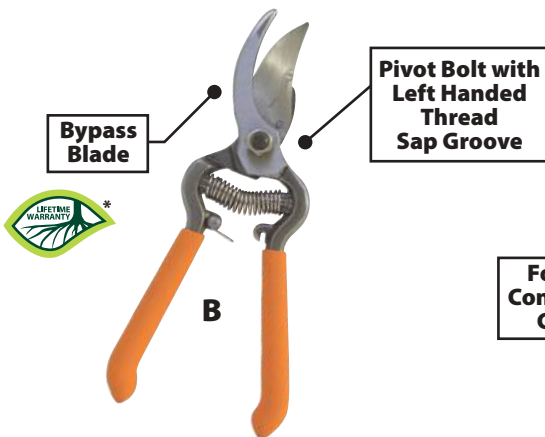

Weeders, Cultivators, Cutters, Landscape Rake

Key Item	Description	Key Item	Description
A	1000A Hula-Ho Weeder Cultivator, Heat Treated Steel Blade, 54" AlumiLite Handle, Comfort Grip	G	LAR136 Hula-Ho Pro Landscape Rake, 36" Aluminum Head, 66" Aluminum Handle
B	1000L Hula-Ho Weeder Cultivator, Heat Treated Steel Blade, 54" Hardwood Handle	H	500W 14" Mini Hula-Ho, Self Sharpening Heat Treated Blade, 10" Wood Handle, Cushioned Comfort Grip
C	4450 Hula-Ho Pro Weeder Cultivator, 60" AlumiLite Handle, Non-Slip Vinyl Grip	I	1000H Replacement Hula-Ho Weeder Cultivator Head Only
D	LRB269 Hula-Ho 36" Deluxe Weed Cutter, Double Serrated Edge Blade, Reinforced Bow, Premium Grade Hardwood Handle	J	1000B Hula-Ho Weeder Cultivator, Heat Treated Steel Replacement Blade
E	LAR124 Hula-Ho Pro Landscape Rake, 24" Aluminum Head, 66" Aluminum Handle	K	4420 Hula-Ho Pro Single Prong Cultivator, Heavy Gauge Heat Treated Steel Head, Extra Long 60" Heavy Duty Aluminum Handle with Non-Slip Grip
F	LAR130 Hula-Ho Pro Landscape Rake, 30" Aluminum Head, 66" Aluminum Handle	L	4430 Hula-Ho Pro Three Prong Cultivator, Heavy Gauge Heat Treated Steel Head, Extra Long 60" Heavy Duty Aluminum Handle with Non-Slip Grip
		M	4440 Hula-Ho Pro Four Prong Cultivator, Heavy Gauge Heat Treated Steel Head, Extra Long 60" Heavy Duty Aluminum Handle with Non-Slip Grip

Flexrake®: Cutting Tools

Landscape Series Hand Pruners

**Pocket Gardener
5 Tools in 1**

Item# LRB901

Multi-Function Tool Includes:

- Knife
- Saw
- Pruner
- Lawn Weeder
- Paver Weeder

* Limited lifetime manufacturer warranty, does not cover wear and tear (see page 2 for details)

Landscape Series Bypass Hand Pruners

- Drop-forged high carbon steel construction
- Endothermic heat treating process for incomparable strength and durability

*Limited lifetime manufacturer warranty (see page 2 for details)