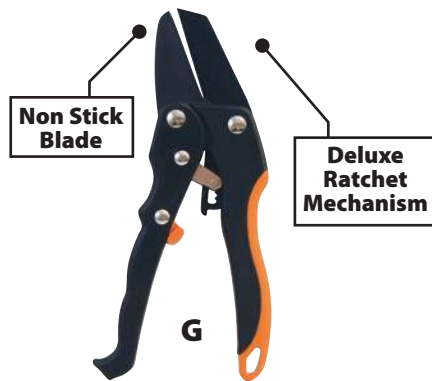

The Bypass pruner design is easily the most popular among gardeners due to accurate cutting

Key	Item	Description
A	LRB201	Deluxe Bypass Pruner, Resharpenable Blade, Ergonomic Handles, Easy Thumb Lock, Vinyl Grips - ¾" Cutting Capacity
B	LRB39	Bypass Pruner, Resharpenable Blade, Die Cast Aluminum Body, Easy Thumb Lock, Vinyl Grips - ½" Cutting Capacity
C	LRB402	Deluxe Bypass Pruner, High Carbon Heat Treated Blade, Molded Plastic Handles, Easy Thumb Lock, Comfort Grip - ¾" Cutting Capacity
D	LRB404	Bypass Pruner, Molded Plastic Handles - ½" Cutting Capacity
E	LRB403	Lightweight Deluxe Bypass Pruner, Knuckle Guard, Molded Plastic Handles, Easy Thumb Lock, Comfort Grip Strip - ¾" Cutting Capacity
F	LRB289	Heavy Duty Pump Action Grass Shear, Die-Cast Body & Steel Blades
G	LRB203	Lightweight Tough Grade Floral Bypass Pruner, Loop Style Handle, Resharpenable Blade, Easy Thumb Lock
H	LRB101	8" Bypass Pruner, Precision Ground Drop Forged Blades, Non-Slip Comfort Grip - ½" Cutting Capacity

Garden Series Hand Pruners feature:

- Solid construction
- Molded handles
- Comfort grips

Key	Item	Description
A	LRB103	4" Mini Needle Nose Shear, Drop Forged Precision Ground Straight Blades, Easy Thumb Lock
B	LRB102	Lightweight 8" Needle Nose Floral Shear, Drop Forged Precision Ground Straight Blades, Easy Thumb Lock
C	LRB200	Deluxe Anvil Pruner, Knuckle Guard, Molded Plastic Handles, Comfort Grip Strip - 1" Cutting Capacity
D	LRB502	Deluxe Anvil Pruner, Molded Plastic Handles, Easy Thumb Lock, Comfort Grip Strip - 1" Cutting Capacity
E	LRB501	Anvil Pruner, High Carbon Heat Treated Steel Blade, Molded Plastic Handles, Easy Thumb Lock - ½" Cutting Capacity
F	LRB168	Ratchet Anvil Pruner, Glass Nylon Body, Non-Stick Heat Treated Blade - ¾" Cutting Capacity
G	LRB205	Deluxe Ratchet Anvil Pruner, Glass Nylon Body, Easy Thumb Lock, Comfort Grip Strip - 1" Cutting Capacity