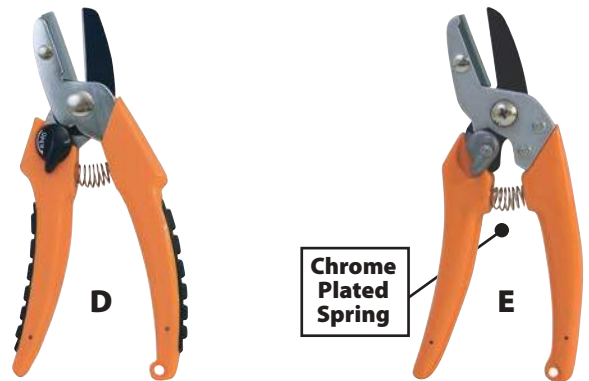

The Bypass pruner design is easily the most popular among gardeners due to accurate cutting

Key	Item	Description
A	LRB201	Deluxe Bypass Pruner, Resharpenable Blade, Ergonomic Handles, Easy Thumb Lock, Vinyl Grips - ¾" Cutting Capacity
B	LRB39	Bypass Pruner, Resharpenable Blade, Die Cast Aluminum Body, Easy Thumb Lock, Vinyl Grips - ½" Cutting Capacity
C	LRB402	Deluxe Bypass Pruner, High Carbon Heat Treated Blade, Molded Plastic Handles, Easy Thumb Lock, Comfort Grip - ¾" Cutting Capacity
D	LRB404	Bypass Pruner, Molded Plastic Handles - ½" Cutting Capacity
E	LRB403	Lightweight Deluxe Bypass Pruner, Knuckle Guard, Molded Plastic Handles, Easy Thumb Lock, Comfort Grip Strip - ¾" Cutting Capacity
F	LRB289	Heavy Duty Pump Action Grass Shear, Die-Cast Body & Steel Blades
G	LRB203	Lightweight Tough Grade Floral Bypass Pruner, Loop Style Handle, Resharpenable Blade, Easy Thumb Lock
H	LRB101	8" Bypass Pruner, Precision Ground Drop Forged Blades, Non-Slip Comfort Grip - ½" Cutting Capacity

Garden Series Hand Pruners feature:

- Solid construction
- Molded handles
- Comfort grips

Key	Item	Description
A	LRB103	4" Mini Needle Nose Shear, Drop Forged Precision Ground Straight Blades, Easy Thumb Lock
B	LRB102	Lightweight 8" Needle Nose Floral Shear, Drop Forged Precision Ground Straight Blades, Easy Thumb Lock
C	LRB200	Deluxe Anvil Pruner, Knuckle Guard, Molded Plastic Handles, Comfort Grip Strip - 1" Cutting Capacity
D	LRB502	Deluxe Anvil Pruner, Molded Plastic Handles, Easy Thumb Lock, Comfort Grip Strip - 1" Cutting Capacity
E	LRB501	Anvil Pruner, High Carbon Heat Treated Steel Blade, Molded Plastic Handles, Easy Thumb Lock - ½" Cutting Capacity
F	LRB168	Ratchet Anvil Pruner, Glass Nylon Body, Non-Stick Heat Treated Blade - ¾" Cutting Capacity
G	LRB205	Deluxe Ratchet Anvil Pruner, Glass Nylon Body, Easy Thumb Lock, Comfort Grip Strip - 1" Cutting Capacity