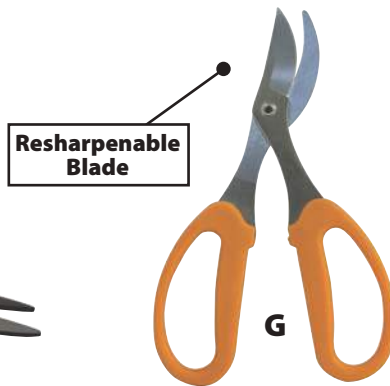

The Bypass pruner design is easily the most popular among gardeners due to accurate cutting

Key	Item	Description
A	LRB201	Deluxe Bypass Pruner, Resharpenable Blade, Ergonomic Handles, Easy Thumb Lock, Vinyl Grips - ¾" Cutting Capacity
B	LRB39	Bypass Pruner, Resharpenable Blade, Die Cast Aluminum Body, Easy Thumb Lock, Vinyl Grips - ½" Cutting Capacity
C	LRB402	Deluxe Bypass Pruner, High Carbon Heat Treated Blade, Molded Plastic Handles, Easy Thumb Lock, Comfort Grip - ¾" Cutting Capacity
D	LRB404	Bypass Pruner, Molded Plastic Handles - ½" Cutting Capacity
E	LRB403	Lightweight Deluxe Bypass Pruner, Knuckle Guard, Molded Plastic Handles, Easy Thumb Lock, Comfort Grip Strip - ¾" Cutting Capacity
F	LRB289	Heavy Duty Pump Action Grass Shear, Die-Cast Body & Steel Blades
G	LRB203	Lightweight Tough Grade Floral Bypass Pruner, Loop Style Handle, Resharpenable Blade, Easy Thumb Lock
H	LRB101	8" Bypass Pruner, Precision Ground Drop Forged Blades, Non-Slip Comfort Grip - ½" Cutting Capacity