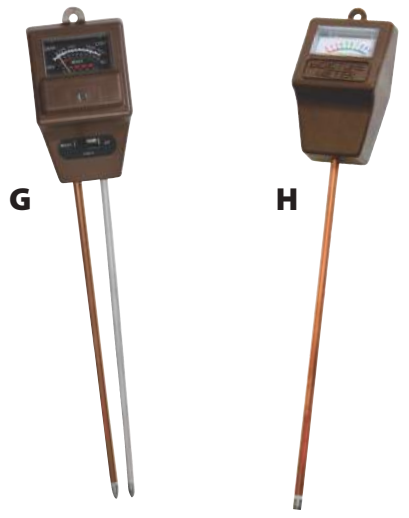

Handcrafted Quality & Nostalgic Craftmanship

Key	Item	Description
A	CLA830	Garden Hoe, Heavy Gauge Steel, Powder Coated Head, 54" Hand Turned Oak Handle
B	CLA801	Bow Rake, Heavy Gauge Steel, Powder Coated Head, 14 Tines, 54" Hand Turned Oak Handle
C	CLA100	Leaf Rake, 24" Steel Head, 48" Hand Turned Oak Handle
D	CLA102	Shrub Rake, 8" Steel Head, 48" Hand Turned Oak Handle
E	CLA860	Cultivator, Heavy Gauge Steel Head, 54" Hand Turned Oak Handle
F	CLA110	Triangle Weeding Hoe, Heavy Grade Steel Head, 54" Hand Turned Oak Handle
G	CLA111	Single Prong Weeding Cultivator, Heavy Grade Steel Head, 54" Hand Turned Oak Handle

See pg. 29 for
Classic Tools 4 Sided
Rolling Display

You may also be interested in...

Item# CLA113
3 Pocket Gardening Apron

Great for carrying:

- Tools
- Seeds
- More....

(See pg. 27)

Key	Item	Description
A	CLA336	Long Reach Hand Rake, Steel Head, 15" Hand Turned Oak Handle
B	CLA334	Long Reach Hand-Held Hoe, Steel Head, 15" Hand Turned Oak Handle
C	CLA098	Flower and Bulb Planter, 36" "T" Style Oak Handle, Heavy Gauge Steel Head
D	CLA109	Weed Digger, "T" Shaped 36" Hand Turned Oak Handle
E	CLA104	Flower and Vegetable Planter, Steel Blade, Hand Turned Oak Handle, Non-Slip Grip
F	CLA105	Flower and Vegetable Tiller, Steel Blade, Hand Turned Oak Handle, Non-Slip Grip
G	CLA117	Moisture, Light & Ph Meter, Easy to Read, No Batteries Required
H	MM01	Moisture Meter, Easy to Read, Reads Moisture In Soil, No Batteries Required
I	LRB290	Original Sheep Shear, Topiary Shrub Shear