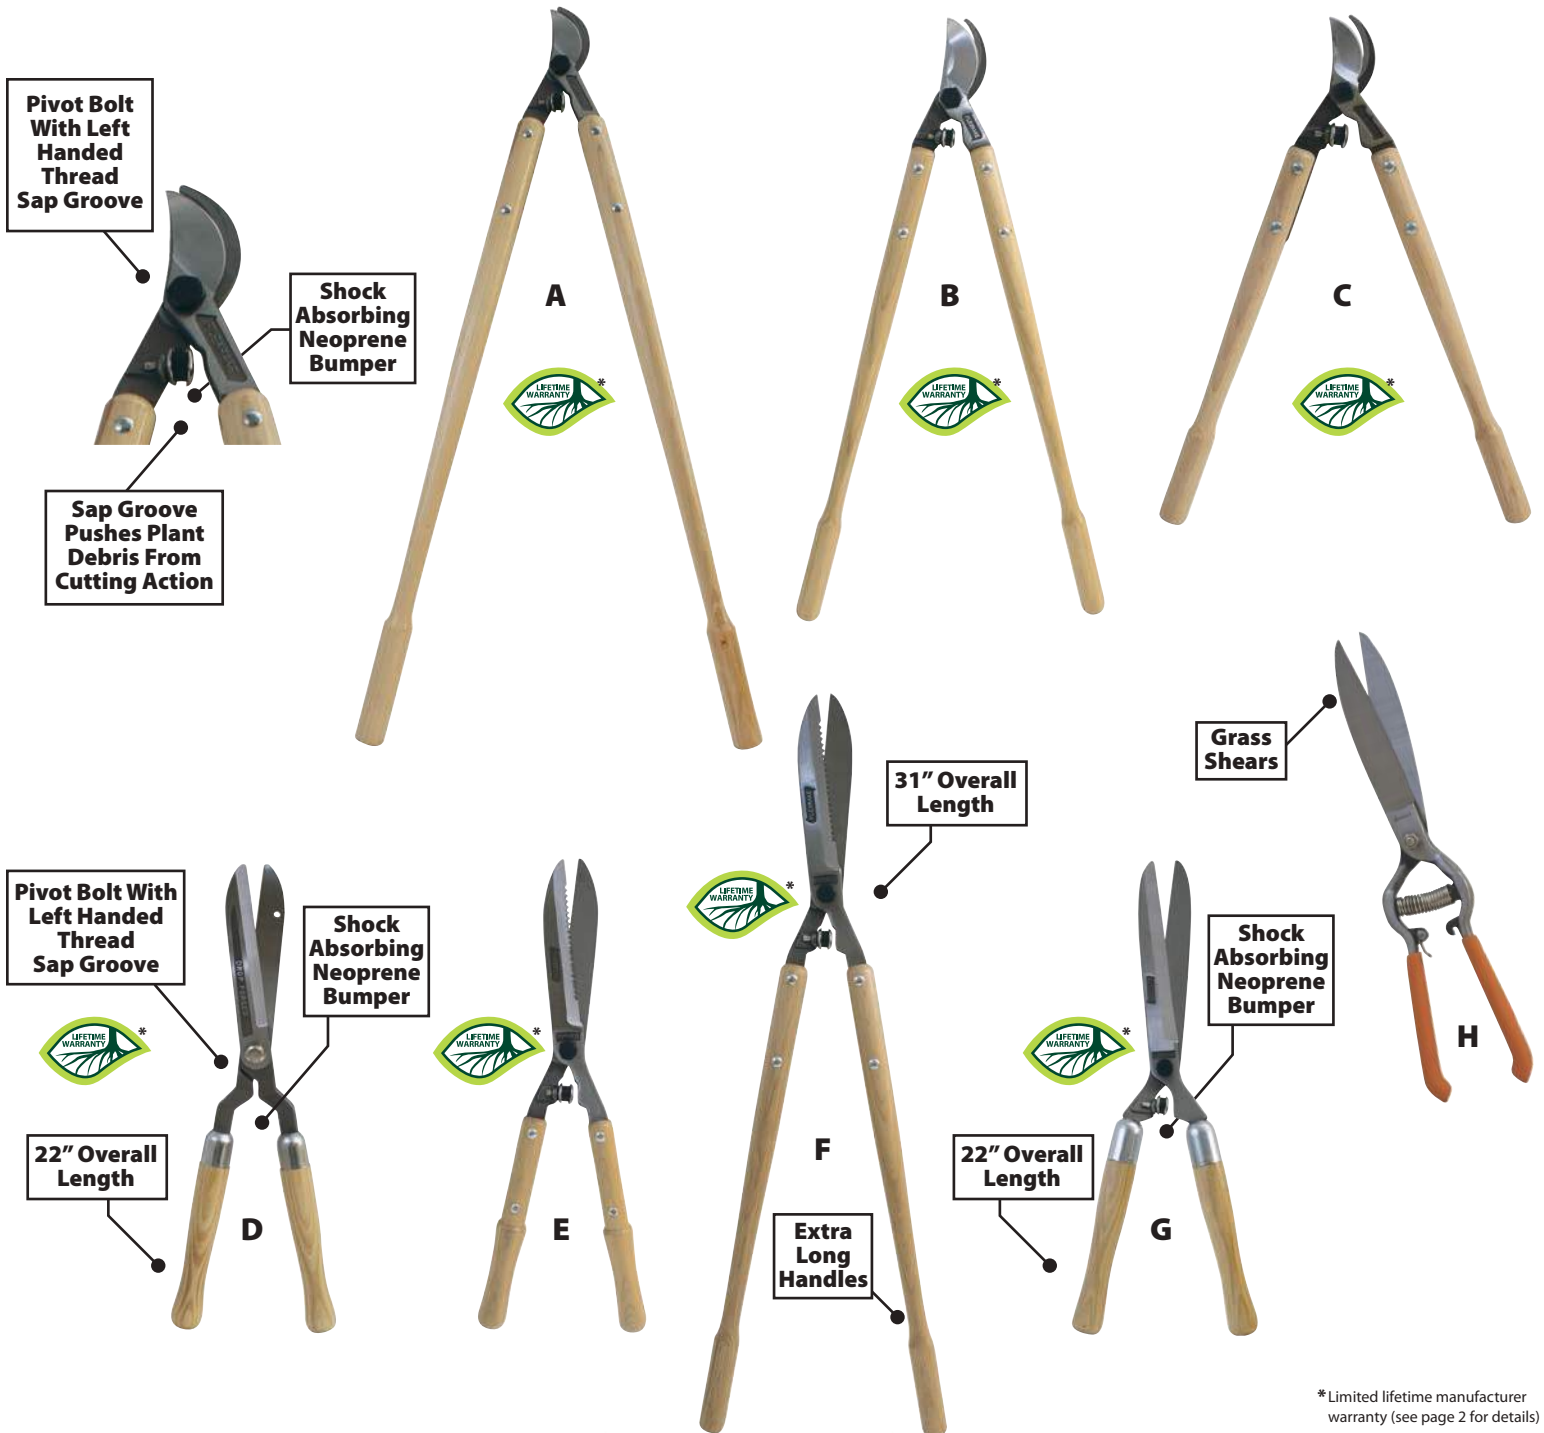

Flexrake®: Cutting Tools

Landscape Series Hand Pruners

**Pocket Gardener
5 Tools in 1**

Item# LRB901

Multi-Function Tool Includes:

- Knife
- Saw
- Pruner
- Lawn Weeder
- Paver Weeder

* Limited lifetime manufacturer warranty, does not cover wear and tear (see page 2 for details)

Key	Item	Description
A	LRB208	Bonsai Pruner, Long Reach Design, Precise Cutting Blade
B	LRB901	Pocket Gardener Multi-Function 5 in 1 Tool (Knife, Saw, Pruner, Lawn Weeder, Paver Weeder)
C	FLX420B	Titanium Bypass Pruner, Textured Comfort Grip - ½" Cutting Capacity
D	FLX420A	Titanium Coated Harvest and Floral Shear, Curved Blades, Textured Comfort Grip - ½" Cutting Capacity
E	FLX292	Heavy Duty Professional Ergonomic Bypass Pruner, Drop Forged Blade - 1" Cutting Capacity
F	FLX290	Professional Bypass Pruner, Precision Ground Blade, High Carbon Heat Treated Steel - 1" Cutting Capacity
G	LRB207	Lightweight Aluminum Cut and Hold Pruner, Designed for Roses and Flower Stems

Landscape Series Bypass Hand Pruners

- Drop-forged high carbon steel construction
- Endothermic heat treating process for incomparable strength and durability

*Limited lifetime manufacturer warranty (see page 2 for details)

Key	Item	Description
A	FLX166	Professional Mini Houseplant Shear, Resharpenable Drop Forged Blade, Textured Comfort Grip
B	FLX280	Heavy Duty Professional Bypass Pruner, Drop Forged Blade, Textured Comfort Grip - 1" Cutting Capacity
C	FLX283	Professional Bypass Pruner, Drop Forged Blade, High Carbon Heat Treated Steel, Textured Comfort Grip - 1" Cutting Capacity
D	FLX260	Professional Bypass Pruner, 8" Resharpenable Drop Forged Aluminum Blade, Textured Comfort Grip - 3/4" Cutting Capacity
E	FLX99	Professional Needle Nose Floral Shear, Resharpenable Drop Forged Blade, Textured Comfort Grip
F	FLX418	Leather Garden Tool Holster, Belt Loop, Belt Clip, Fits Most Hand Garden Tools
G	FLX139	Professional Grape Shear, Resharpenable Drop Forged Curved Blades, Textured Comfort Grip