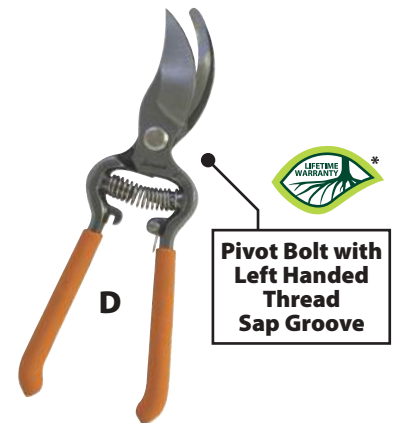

Landscape Series Bypass Hand Pruners

- Drop-forged high carbon steel construction
- Endothermic heat treating process for incomparable strength and durability

*Limited lifetime manufacturer warranty (see page 2 for details)

Key	Item	Description
A	FLX166	Professional Mini Houseplant Shear, Resharpenable Drop Forged Blade, Textured Comfort Grip
B	FLX280	Heavy Duty Professional Bypass Pruner, Drop Forged Blade, Textured Comfort Grip - 1" Cutting Capacity
C	FLX283	Professional Bypass Pruner, Drop Forged Blade, High Carbon Heat Treated Steel, Textured Comfort Grip - 1" Cutting Capacity
D	FLX260	Professional Bypass Pruner, 8" Resharpenable Drop Forged Aluminum Blade, Textured Comfort Grip - 3/4" Cutting Capacity
E	FLX99	Professional Needle Nose Floral Shear, Resharpenable Drop Forged Blade, Textured Comfort Grip
F	FLX418	Leather Garden Tool Holster, Belt Loop, Belt Clip, Fits Most Hand Garden Tools
G	FLX139	Professional Grape Shear, Resharpenable Drop Forged Curved Blades, Textured Comfort Grip