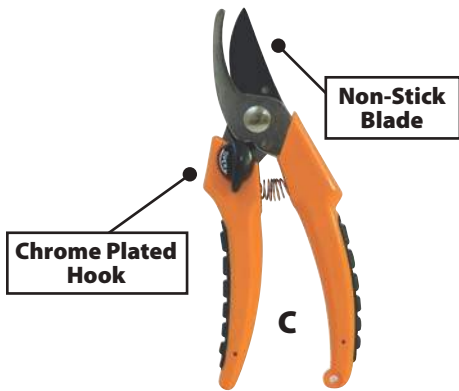

The Bypass pruner design is easily the most popular among gardeners due to accurate cutting

Key	Item	Description
A	LRB201	Deluxe Bypass Pruner, Resharpenable Blade, Ergonomic Handles, Easy Thumb Lock, Vinyl Grips - ¾" Cutting Capacity
B	LRB39	Bypass Pruner, Resharpenable Blade, Die Cast Aluminum Body, Easy Thumb Lock, Vinyl Grips - ½" Cutting Capacity
C	LRB402	Deluxe Bypass Pruner, High Carbon Heat Treated Blade, Molded Plastic Handles, Easy Thumb Lock, Comfort Grip - ¾" Cutting Capacity
D	LRB404	Bypass Pruner, Molded Plastic Handles - ½" Cutting Capacity
E	LRB403	Lightweight Deluxe Bypass Pruner, Knuckle Guard, Molded Plastic Handles, Easy Thumb Lock, Comfort Grip Strip - ¾" Cutting Capacity
F	LRB289	Heavy Duty Pump Action Grass Shear, Die-Cast Body & Steel Blades
G	LRB203	Lightweight Tough Grade Floral Bypass Pruner, Loop Style Handle, Resharpenable Blade, Easy Thumb Lock
H	LRB101	8" Bypass Pruner, Precision Ground Drop Forged Blades, Non-Slip Comfort Grip - ½" Cutting Capacity