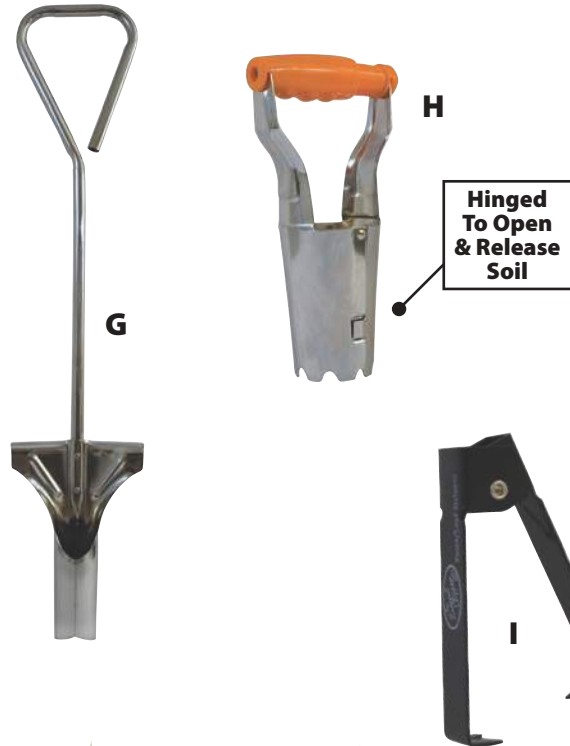

Garden Series Hand Pruners feature:

- Solid construction
- Molded handles
- Comfort grips

Key	Item	Description
A	LRB103	4" Mini Needle Nose Shear, Drop Forged Precision Ground Straight Blades, Easy Thumb Lock
B	LRB102	Lightweight 8" Needle Nose Floral Shear, Drop Forged Precision Ground Straight Blades, Easy Thumb Lock
C	LRB200	Deluxe Anvil Pruner, Knuckle Guard, Molded Plastic Handles, Comfort Grip Strip - 1" Cutting Capacity
D	LRB502	Deluxe Anvil Pruner, Molded Plastic Handles, Easy Thumb Lock, Comfort Grip Strip - 1" Cutting Capacity
E	LRB501	Anvil Pruner, High Carbon Heat Treated Steel Blade, Molded Plastic Handles, Easy Thumb Lock - ½" Cutting Capacity
F	LRB168	Ratchet Anvil Pruner, Glass Nylon Body, Non-Stick Heat Treated Blade - ¾" Cutting Capacity
G	LRB205	Deluxe Ratchet Anvil Pruner, Glass Nylon Body, Easy Thumb Lock, Comfort Grip Strip - 1" Cutting Capacity

Reduce the hard work of planting and pruning by choosing from these select hand tools

Key Item	Description	Key Item	Description
A	LRB319 Light Duty 8" Hedge Shear, Tube Steel Handles, Overall Length 19"	F	525 14" Mattock Style Serrated Pick, Oval Tube Steel Handle, Comfort Grip
B	LRB309 Light Duty 8" Hedge Shear, Hardwood Handles, Overall Length 19"	G	LRB259 36" Long Handled Bulb Planter, Chrome Plated Head, Tube Steel Handle
C	LRB800 Compound 10" Hedge Shear, Hardwood Handles, Overall Length 29"	H	LRB120 Adjustable (Hinged) Bulb Planter, Chrome Plated Steel, Depth Marker, Molded Poly Handle Grip
D	LRB801 Compound 10" Hedge Shear, Anodized Aluminum Handles, Overall Length 19"	I	LRB206 Thorn & Leaf Stripper
E	550W 14" Mattock Style Cultivator, Heat Treated Blade, Heavy Gauge Steel Head, Wood Handle, Comfort Grip		