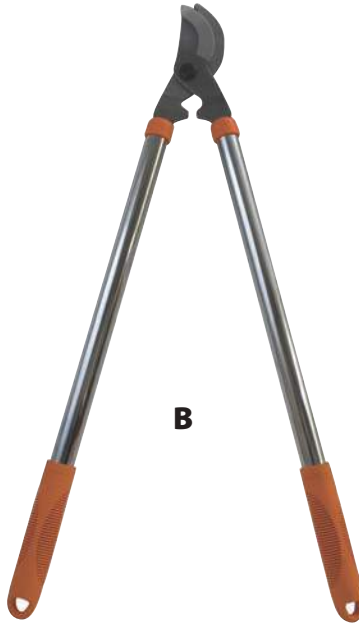

B

Loppers long handles allow for reaching far and utilize leverage to minimize effort

12 1/4" Anodized Aluminum Handles

High Carbon, Heat Treated Non-Stick Blade

Oval Shaped, Lightweight Handles

Ergonomic Comfort Grips

Key	Item	Description
A	LRB600	Light Duty Bypass Lopper, Hardwood Handles - 1 1/8" Cutting Capacity, Overall Length 19"
B	LRB601	Light Duty Bypass Lopper, Tube Steel Handles - 1 1/8" Cutting Capacity, Overall Length 20"
C	LRB252	Ratcheting Bypass Lopper, Anodized Aluminum Handles, Overall Length 29"
D	LRB700	Compound Bypass Lopper, Hardwood Handles - 2" Cutting Capacity, Overall Length 29"
E	LRB701	Compound Bypass Lopper, Anodized Aluminum Handles - 2" Cutting Capacity, Overall Length 29"
F	LRB704	Mini Compound Action Bypass Lopper - 2" Cutting Capacity, Overall Length 19"