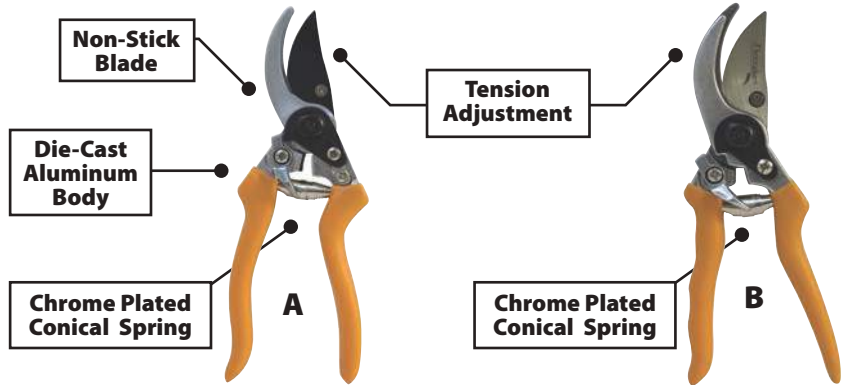

A

B

C

Loppers long handles allow for reaching far and utilize leverage to minimize effort

D

E

12 1/4" Anodized Aluminum Handles

F

High Carbon, Heat Treated Non-Stick Blade

Oval Shaped, Lightweight Handles

Ergonomic Comfort Grips

Key	Item	Description
A	LRB600	Light Duty Bypass Lopper, Hardwood Handles - 1 1/8" Cutting Capacity, Overall Length 19"
B	LRB601	Light Duty Bypass Lopper, Tube Steel Handles - 1 1/8" Cutting Capacity, Overall Length 20"
C	LRB252	Ratcheting Bypass Lopper, Anodized Aluminum Handles, Overall Length 29"
D	LRB700	Compound Bypass Lopper, Hardwood Handles - 2" Cutting Capacity, Overall Length 29"
E	LRB701	Compound Bypass Lopper, Anodized Aluminum Handles - 2" Cutting Capacity, Overall Length 29"
F	LRB704	Mini Compound Action Bypass Lopper - 2" Cutting Capacity, Overall Length 19"

The Bypass pruner design is easily the most popular among gardeners due to accurate cutting

Key	Item	Description
A	LRB201	Deluxe Bypass Pruner, Resharpenable Blade, Ergonomic Handles, Easy Thumb Lock, Vinyl Grips - ¾" Cutting Capacity
B	LRB39	Bypass Pruner, Resharpenable Blade, Die Cast Aluminum Body, Easy Thumb Lock, Vinyl Grips - ½" Cutting Capacity
C	LRB402	Deluxe Bypass Pruner, High Carbon Heat Treated Blade, Molded Plastic Handles, Easy Thumb Lock, Comfort Grip - ¾" Cutting Capacity
D	LRB404	Bypass Pruner, Molded Plastic Handles - ½" Cutting Capacity
E	LRB403	Lightweight Deluxe Bypass Pruner, Knuckle Guard, Molded Plastic Handles, Easy Thumb Lock, Comfort Grip Strip - ¾" Cutting Capacity
F	LRB289	Heavy Duty Pump Action Grass Shear, Die-Cast Body & Steel Blades
G	LRB203	Lightweight Tough Grade Floral Bypass Pruner, Loop Style Handle, Resharpenable Blade, Easy Thumb Lock
H	LRB101	8" Bypass Pruner, Precision Ground Drop Forged Blades, Non-Slip Comfort Grip - ½" Cutting Capacity