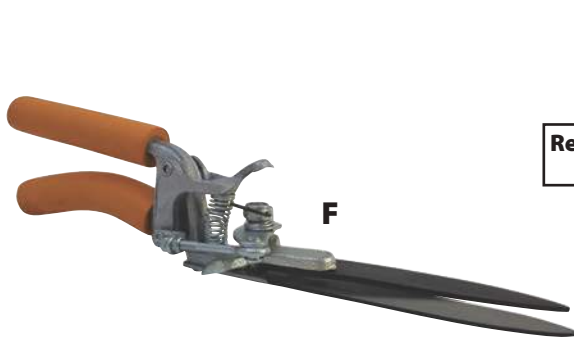

The Bypass pruner design is easily the most popular among gardeners due to accurate cutting

Key	Item	Description
A	LRB201	Deluxe Bypass Pruner, Resharpenable Blade, Ergonomic Handles, Easy Thumb Lock, Vinyl Grips - ¾" Cutting Capacity
B	LRB39	Bypass Pruner, Resharpenable Blade, Die Cast Aluminum Body, Easy Thumb Lock, Vinyl Grips - ½" Cutting Capacity
C	LRB402	Deluxe Bypass Pruner, High Carbon Heat Treated Blade, Molded Plastic Handles, Easy Thumb Lock, Comfort Grip - ¾" Cutting Capacity
D	LRB404	Bypass Pruner, Molded Plastic Handles - ½" Cutting Capacity
E	LRB403	Lightweight Deluxe Bypass Pruner, Knuckle Guard, Molded Plastic Handles, Easy Thumb Lock, Comfort Grip Strip - ¾" Cutting Capacity
F	LRB289	Heavy Duty Pump Action Grass Shear, Die-Cast Body & Steel Blades
G	LRB203	Lightweight Tough Grade Floral Bypass Pruner, Loop Style Handle, Resharpenable Blade, Easy Thumb Lock
H	LRB101	8" Bypass Pruner, Precision Ground Drop Forged Blades, Non-Slip Comfort Grip - ½" Cutting Capacity