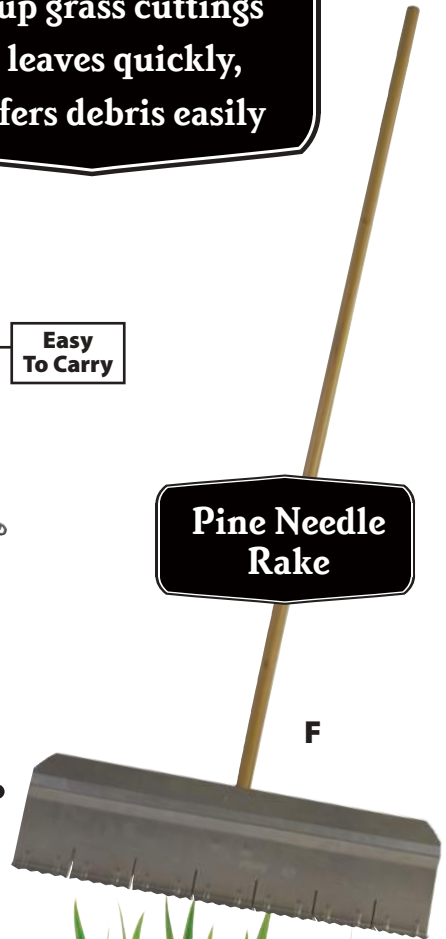

Key	Item	Description
A	8A	"Shorty" Shrub Rake, 8" Flex-Steel Head & 36" AlumiLite Handle
B	8W	"Shorty" Shrub Rake, 8" Flex-Steel Head & 36" Wood Handle
C	10A	Shrub Rake, 10" Metal/Poly Head, 48" AlumiLite Handle
D	10W	Shrub Rake, 10" Metal/Poly Head & 48" Wood Handle

Flexrake® Catch-All Grass Catchers, Accessories

Catch-All Grass Catchers
pick up grass cuttings
and leaves quickly,
transfers debris easily

**Excellent for
Raking Up Messy
Pine Needles**

**Pine Needle
Rake**