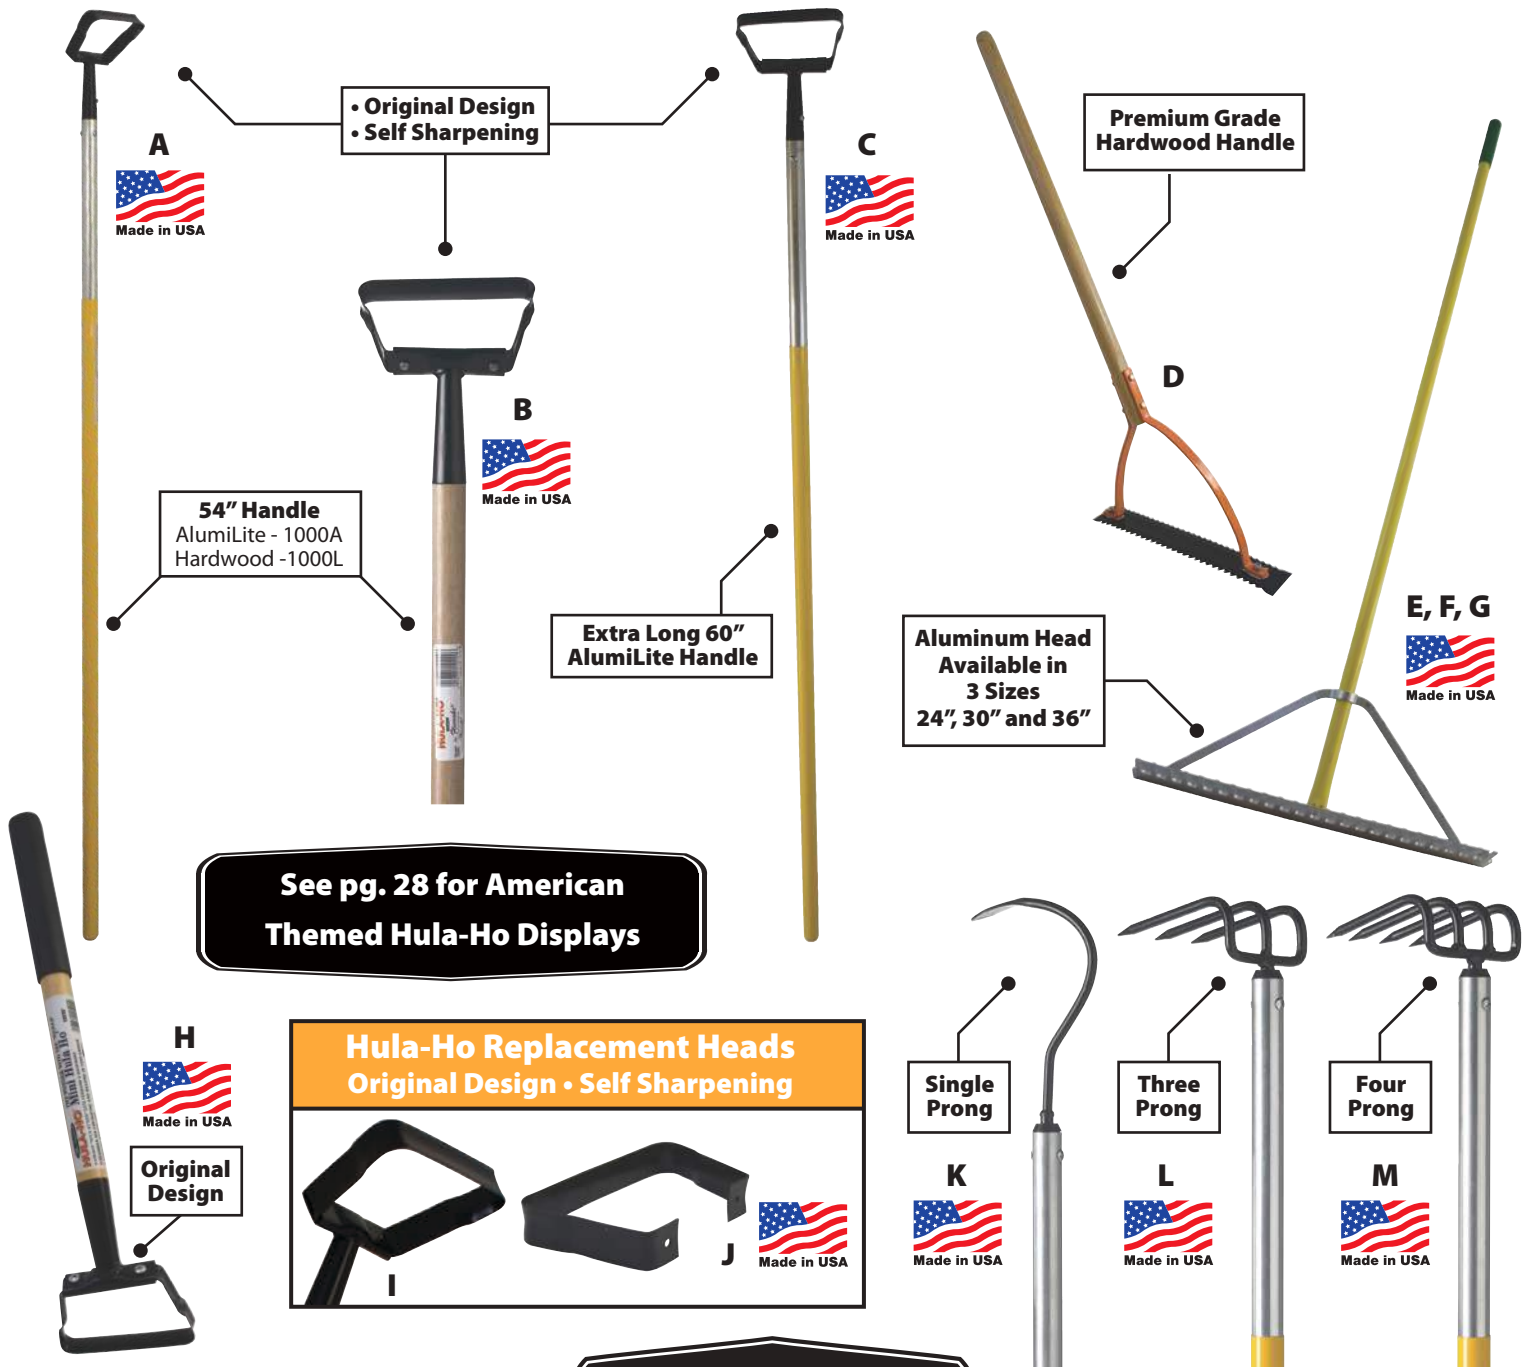

Weeders, Cultivators, Cutters, Landscape Rake

Key Item	Description	Key Item	Description
A	1000A Hula-Ho Weeder Cultivator, Heat Treated Steel Blade, 54" AlumiLite Handle, Comfort Grip	G	LAR136 Hula-Ho Pro Landscape Rake, 36" Aluminum Head, 66" Aluminum Handle
B	1000L Hula-Ho Weeder Cultivator, Heat Treated Steel Blade, 54" Hardwood Handle	H	500W 14" Mini Hula-Ho, Self Sharpening Heat Treated Blade, 10" Wood Handle, Cushioned Comfort Grip
C	4450 Hula-Ho Pro Weeder Cultivator, 60" AlumiLite Handle, Non-Slip Vinyl Grip	I	1000H Replacement Hula-Ho Weeder Cultivator Head Only
D	LRB269 Hula-Ho 36" Deluxe Weed Cutter, Double Serrated Edge Blade, Reinforced Bow, Premium Grade Hardwood Handle	J	1000B Hula-Ho Weeder Cultivator, Heat Treated Steel Replacement Blade
E	LAR124 Hula-Ho Pro Landscape Rake, 24" Aluminum Head, 66" Aluminum Handle	K	4420 Hula-Ho Pro Single Prong Cultivator, Heavy Gauge Heat Treated Steel Head, Extra Long 60" Heavy Duty Aluminum Handle with Non-Slip Grip
F	LAR130 Hula-Ho Pro Landscape Rake, 30" Aluminum Head, 66" Aluminum Handle	L	4430 Hula-Ho Pro Three Prong Cultivator, Heavy Gauge Heat Treated Steel Head, Extra Long 60" Heavy Duty Aluminum Handle with Non-Slip Grip
		M	4440 Hula-Ho Pro Four Prong Cultivator, Heavy Gauge Heat Treated Steel Head, Extra Long 60" Heavy Duty Aluminum Handle with Non-Slip Grip