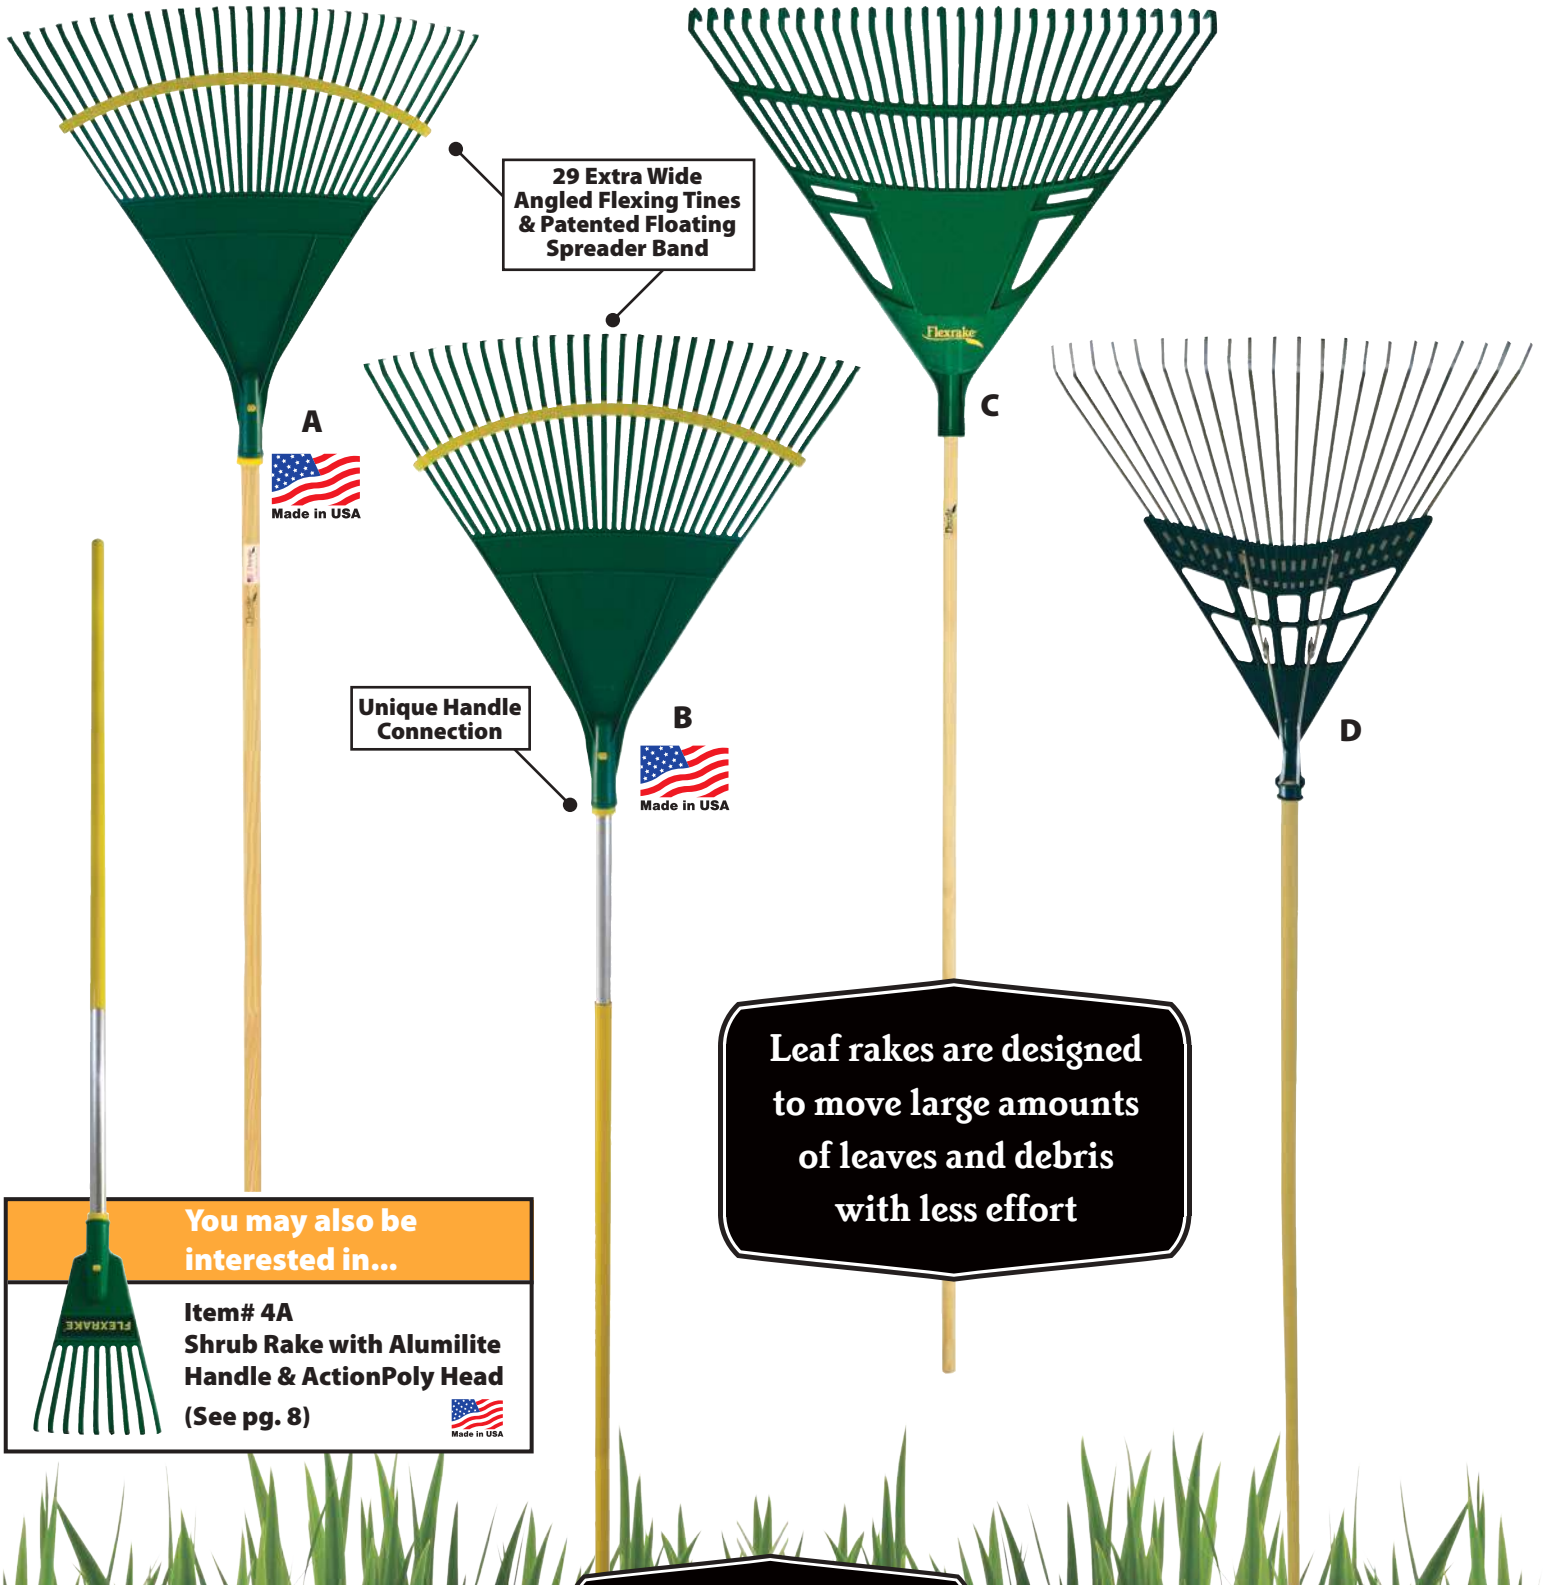

You may also be interested in...

Item# 4A
Shrub Rake with Alumilite Handle & ActionPoly Head
(See pg. 8)

Leaf rakes are designed to move large amounts of leaves and debris with less effort

Key	Item	Description
A	CF224W	"Smart Rake", 24" ActionPoly Head, 48" Wood Handle
B	CF224A	"Smart Rake", 24" ActionPoly Head, 48" Alumilite Handle
C	CF230W	30" Poly Leaf Rake, 48" Wood Handle
D	CFP21	21" Poly/Steel Leaf Rake, 48" Wood Handle