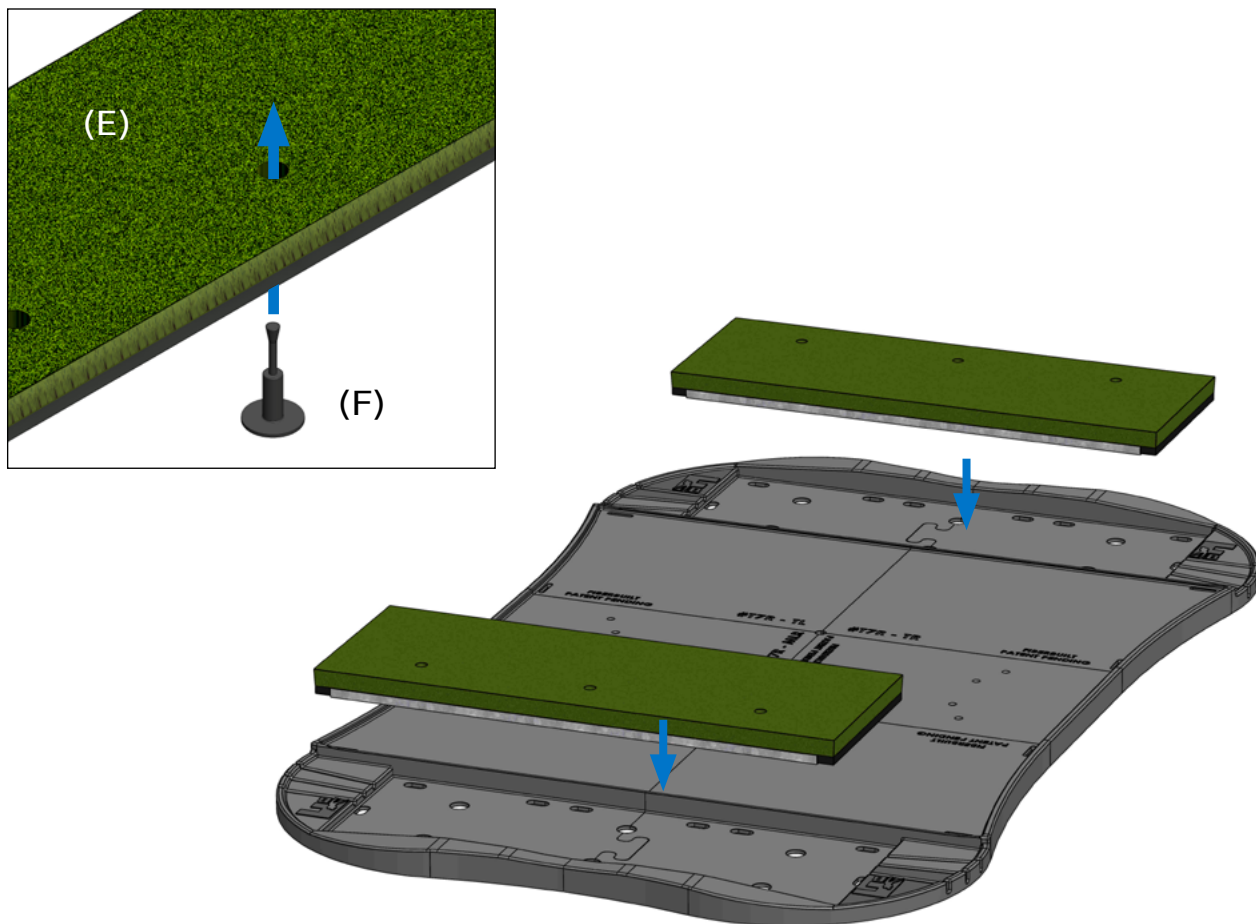

F
Adjustable Tee (x2)

G
Practice Rods 4-Pack (x1)

H
75+ Ball Tray (x1)

[Images not to scale]

1

Ensure the ground is properly prepared for placement of the rubber base. The surface should be firm, packed and level. Concrete, asphalt, patios or decking are ideal. (Do not place on grass.)

Place the rubber base pieces (A, B, C) on the ground together as shown and interlock the pieces to create a solid base.

3

Lay the stance turf (D) down on the surface of the base so the edges all align.

Place the ball tray (H) in front of the mat for easy scooping of balls onto the hitting surface.

2

Insert the Adjustable Tees (F) into the desired holes in the Fiberbuilt Grass Hitting Panels (E) from underneath before laying the panels into the indented areas in the base assembly.

4

Rods (G) can be placed in the grooves in the base beside the grass panel to guide swing path and can also be placed on the stance mat to guide alignment, swing path and ball position.