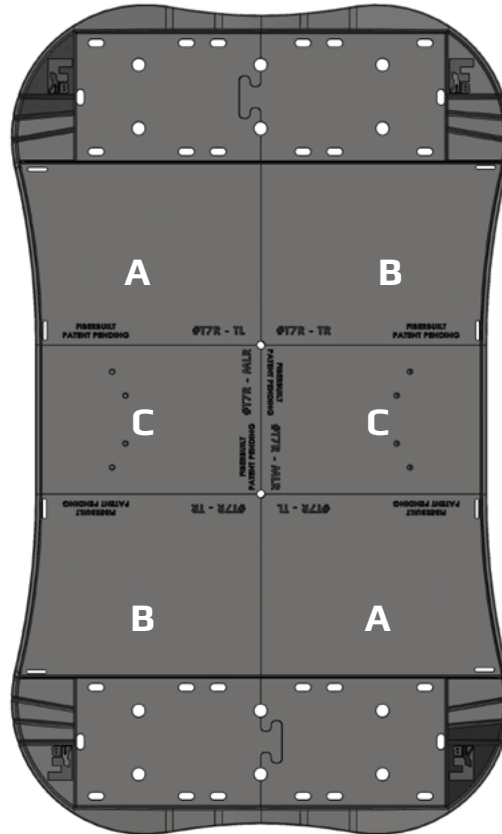

T7R-6X4-KIT

Please check your box for accuracy.
All of these pieces should be included.

ITEM	PART NUMBER	QTY.
A	T7R-TL	2
B	T7R-TR	2
C	T7R-MLR	2
D	760-T7RD	1
E	381/40-3	2
F	658/621-BLK	2
G	PL-PRACTICERODS	1 (4-Pack)
H	T45R-75TRAY	1

RUBBER BASE

A
Top Left Component (x2)

B
Top Right Component (x2)

C
Middle Component (x2)

GRASS PANELS

D
Stance Turf (x1)

E
1'x3' Fiberbuilt Grass Panel (x2)

ACCESSORIES

F
Adjustable Tee (x2)

G
Practice Rods 4-Pack (x1)

H
75+ Ball Tray (x1)

[Images not to scale]

1

Ensure the ground is properly prepared for placement of the rubber base. The surface should be firm, packed and level. Concrete, asphalt, patios or decking are ideal. (Do not place on grass.)

Place the rubber base pieces (A, B, C) on the ground together as shown and interlock the pieces to create a solid base.

3

Lay the stance turf (D) down on the surface of the base so the edges all align.

Place the ball tray (H) in front of the mat for easy scooping of balls onto the hitting surface.