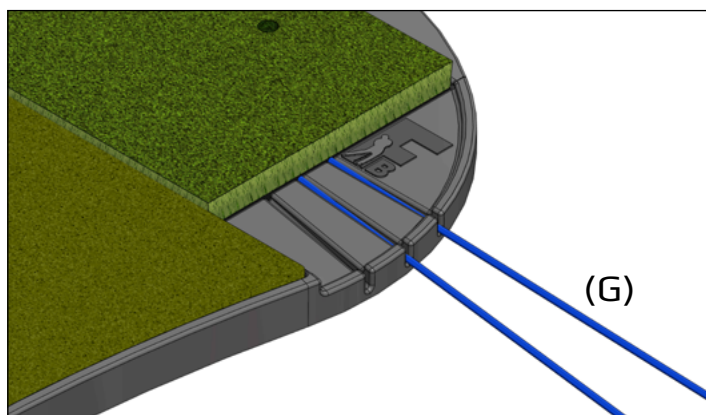

F
Adjustable Tee (x2)

G
Practice Rods 4-Pack (x1)

H
75+ Ball Tray (x1)

[Images not to scale]

1

Ensure the ground is properly prepared for placement of the rubber base. The surface should be firm, packed and level. Concrete, asphalt, patios or decking are ideal. (Do not place on grass.)

Place the rubber base pieces (A, B, C) on the ground together as shown and interlock the pieces to create a solid base.

3

Lay the stance turf (D) down on the surface of the base so the edges all align.

Place the ball tray (H) in front of the mat for easy scooping of balls onto the hitting surface.

NOTE: We ship our turf folded in the box for the most expedient shipping. During transit, the turf pieces may curl slightly. If your turf is curled upon delivery, we recommend laying the turf pieces flat in the sun for a couple of hours to allow them to relax and flatten prior to laying them down on the base.

2

Insert the Adjustable Tees (F) into the desired holes in the Fiberbuilt Grass Hitting Panels (E) from underneath before laying the panels into the indented areas in the base assembly.

4

Rods (G) can be placed in the grooves in the base beside the grass panel to guide swing path and can also be placed on the stance mat to guide alignment, swing path and ball position.