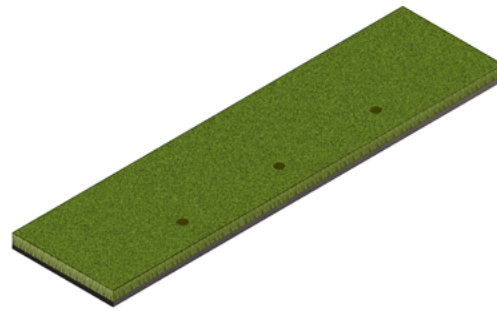

T7R-6X4-KIT

Please check your box for accuracy.
All of these pieces should be included.

ITEM	PART NUMBER	QTY.
A	T7R-TL	2
B	T7R-TR	2
C	T7R-MLR	2
D	760-T7RD	1
E	381/40-3	2
F	658/621-BLK	2
G	PL-PRACTICERODS	1 (4-Pack)
H	T45R-75TRAY	1

RUBBER BASE

A
Top Left Component (x2)

B
Top Right Component (x2)

C
Middle Component (x2)

GRASS PANELS

D
Stance Turf (x1)

E
1'x3' Fiberbuilt Grass Panel (x2)

ACCESSORIES

F
Adjustable Tee (x2)

G
Practice Rods 4-Pack (x1)

H
75+ Ball Tray (x1)

[Images not to scale]

1

Ensure the ground is properly prepared for placement of the rubber base. The surface should be firm, packed and level. Concrete, asphalt, patios or decking are ideal. (Do not place on grass.)

Place the rubber base pieces (A, B, C) on the ground together as shown and interlock the pieces to create a solid base.

3

Lay the stance turf (D) down on the surface of the base so the edges all align.

Place the ball tray (H) in front of the mat for easy scooping of balls onto the hitting surface.