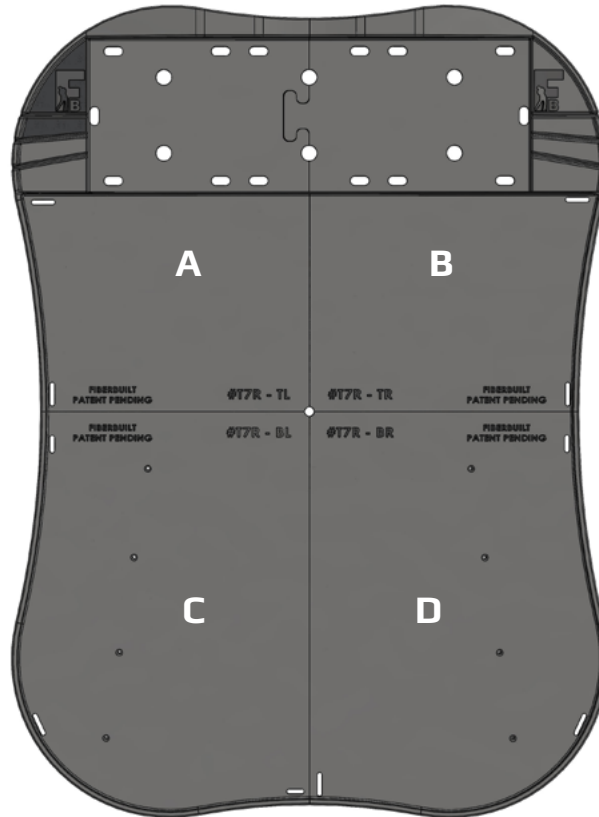

RUBBER BASE

A

Top Left Component (x1)

B

Top Right Component (x1)

C

Bottom Left Component (x1)

D

Bottom Right Component (x1)

GRASS PANELS

E

Stance Turf (x1)

F

1'x3' Fiberbuilt Grass Panel (x1)

ACCESSORIES

G

Adjustable Tee (x1)

H

Practice Rods 4-Pack (x1)

I

75+ Ball Tray (x1)

[Images not to scale]

1

Ensure the ground is properly prepared for placement of the rubber base. The surface should be firm, packed and level. Concrete, asphalt, patios or decking are ideal. (Do not place on grass.)

Place the rubber base pieces (A, B, C, D) on the ground together as shown and interlock the pieces to create a solid base.

3

Lay the stance turf (E) down on the surface of the base so the edges all align.