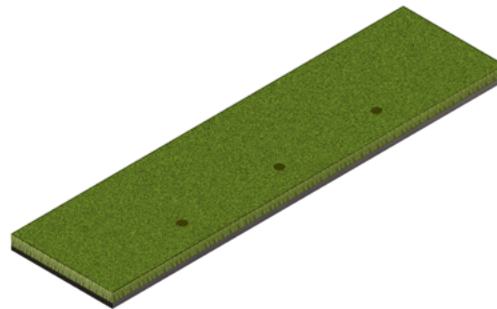

T7R-5X4-KIT

Please check your box for accuracy.  
All of these pieces should be included.

ITEM	PART NUMBER	QTY.
A	T7R-TL	1
B	T7R-TR	1
C	T7R-BL	1
D	T7R-BR	1
E	760-T7R5	1
F	381/40-3	1
G	658/621-BLK	1
H	PL-PRACTICERODS	1 (4-Pack)
I	T45R-75TRAY	1

RUBBER BASE

A

Top Left Component (x1)

B

Top Right Component (x1)

C

Bottom Left Component (x1)

D

Bottom Right Component (x1)

GRASS PANELS

E

Stance Turf (x1)

F

1'x3' Fiberbuilt Grass Panel (x1)

ACCESSORIES

G

Adjustable Tee (x1)

H

Practice Rods 4-Pack (x1)

I

75+ Ball Tray (x1)

[Images not to scale]

1

Ensure the ground is properly prepared for placement of the rubber base. The surface should be firm, packed and level. Concrete, asphalt, patios or decking are ideal. (Do not place on grass.)