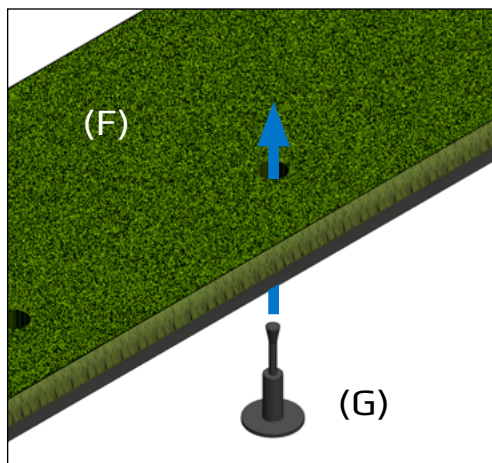

Adjustable Tee (x1)

H

Practice Rods 4-Pack (x1)

I

75+ Ball Tray (x1)

[Images not to scale]

1

Ensure the ground is properly prepared for placement of the rubber base. The surface should be firm, packed and level. Concrete, asphalt, patios or decking are ideal. (Do not place on grass.)

Place the rubber base pieces (A, B, C, D) on the ground together as shown and interlock the pieces to create a solid base.

3

Lay the stance turf (E) down on the surface of the base so the edges all align.

Place the ball tray (I) in front of the mat for easy scooping of balls onto the hitting surface.

NOTE: We ship our turf folded in the box for the most expedient shipping. During transit, the turf pieces may curl slightly. If your turf is curled upon delivery, we recommend laying the turf pieces flat in the sun for a couple of hours to allow them to relax and flatten prior to laying them down on the base.

2

Insert the Adjustable Tee (G) into the desired hole in the Fiberbuilt Grass Hitting Panel (F) from underneath before laying the panel into the indented area in the base assembly.

4

Rods (H) can be placed in the grooves in the base beside the grass panel to guide swing path and can also be placed on the stance mat to guide alignment, swing path and ball position.