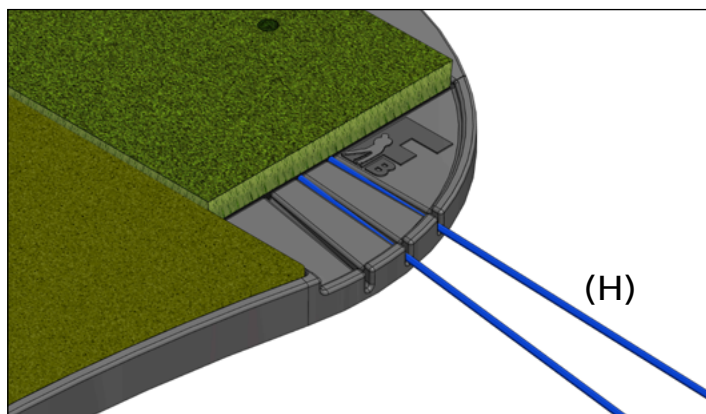

Adjustable Tee (x1)

H

Practice Rods 4-Pack (x1)

I

75+ Ball Tray (x1)

[Images not to scale]

1

Ensure the ground is properly prepared for placement of the rubber base. The surface should be firm, packed and level. Concrete, asphalt, patios or decking are ideal. (Do not place on grass.)

Place the rubber base pieces (A, B, C, D) on the ground together as shown and interlock the pieces to create a solid base.

3

Lay the stance turf (E) down on the surface of the base so the edges all align.

Place the ball tray (I) in front of the mat for easy scooping of balls onto the hitting surface.

NOTE: We ship our turf folded in the box for the most expedient shipping. During transit, the turf pieces may curl slightly. If your turf is curled upon delivery, we recommend laying the turf pieces flat in the sun for a couple of hours to allow them to relax and flatten prior to laying them down on the base.

2

Insert the Adjustable Tee (G) into the desired hole in the Fiberbuilt Grass Hitting Panel (F) from underneath before laying the panel into the indented area in the base assembly.

4

Rods (H) can be placed in the grooves in the base beside the grass panel to guide swing path and can also be placed on the stance mat to guide alignment, swing path and ball position.