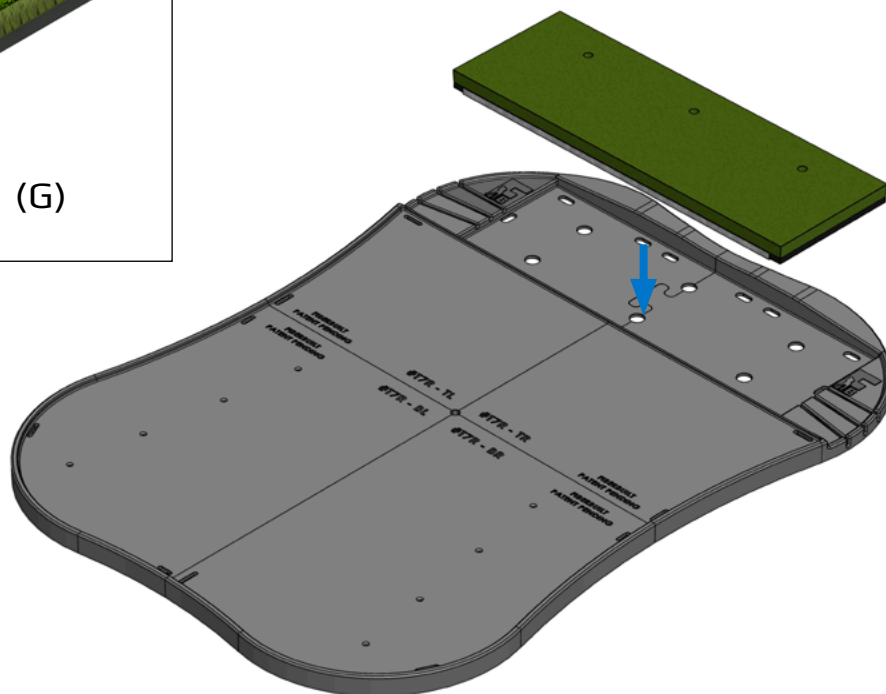

Adjustable Tee (x1)

H

Practice Rods 4-Pack (x1)

I

75+ Ball Tray (x1)

[Images not to scale]

1

Ensure the ground is properly prepared for placement of the rubber base. The surface should be firm, packed and level. Concrete, asphalt, patios or decking are ideal. (Do not place on grass.)

Place the rubber base pieces (A, B, C, D) on the ground together as shown and interlock the pieces to create a solid base.

3

Lay the stance turf (E) down on the surface of the base so the edges all align.

Place the ball tray (I) in front of the mat for easy scooping of balls onto the hitting surface.

NOTE: We ship our turf folded in the box for the most expedient shipping. During transit, the turf pieces may curl slightly. If your turf is curled upon delivery, we recommend laying the turf pieces flat in the sun for a couple of hours to allow them to relax and flatten prior to laying them down on the base.

2

Insert the Adjustable Tee (G) into the desired hole in the Fiberbuilt Grass Hitting Panel (F) from underneath before laying the panel into the indented area in the base assembly.

4

Rods (H) can be placed in the grooves in the base beside the grass panel to guide swing path and can also be placed on the stance mat to guide alignment, swing path and ball position.