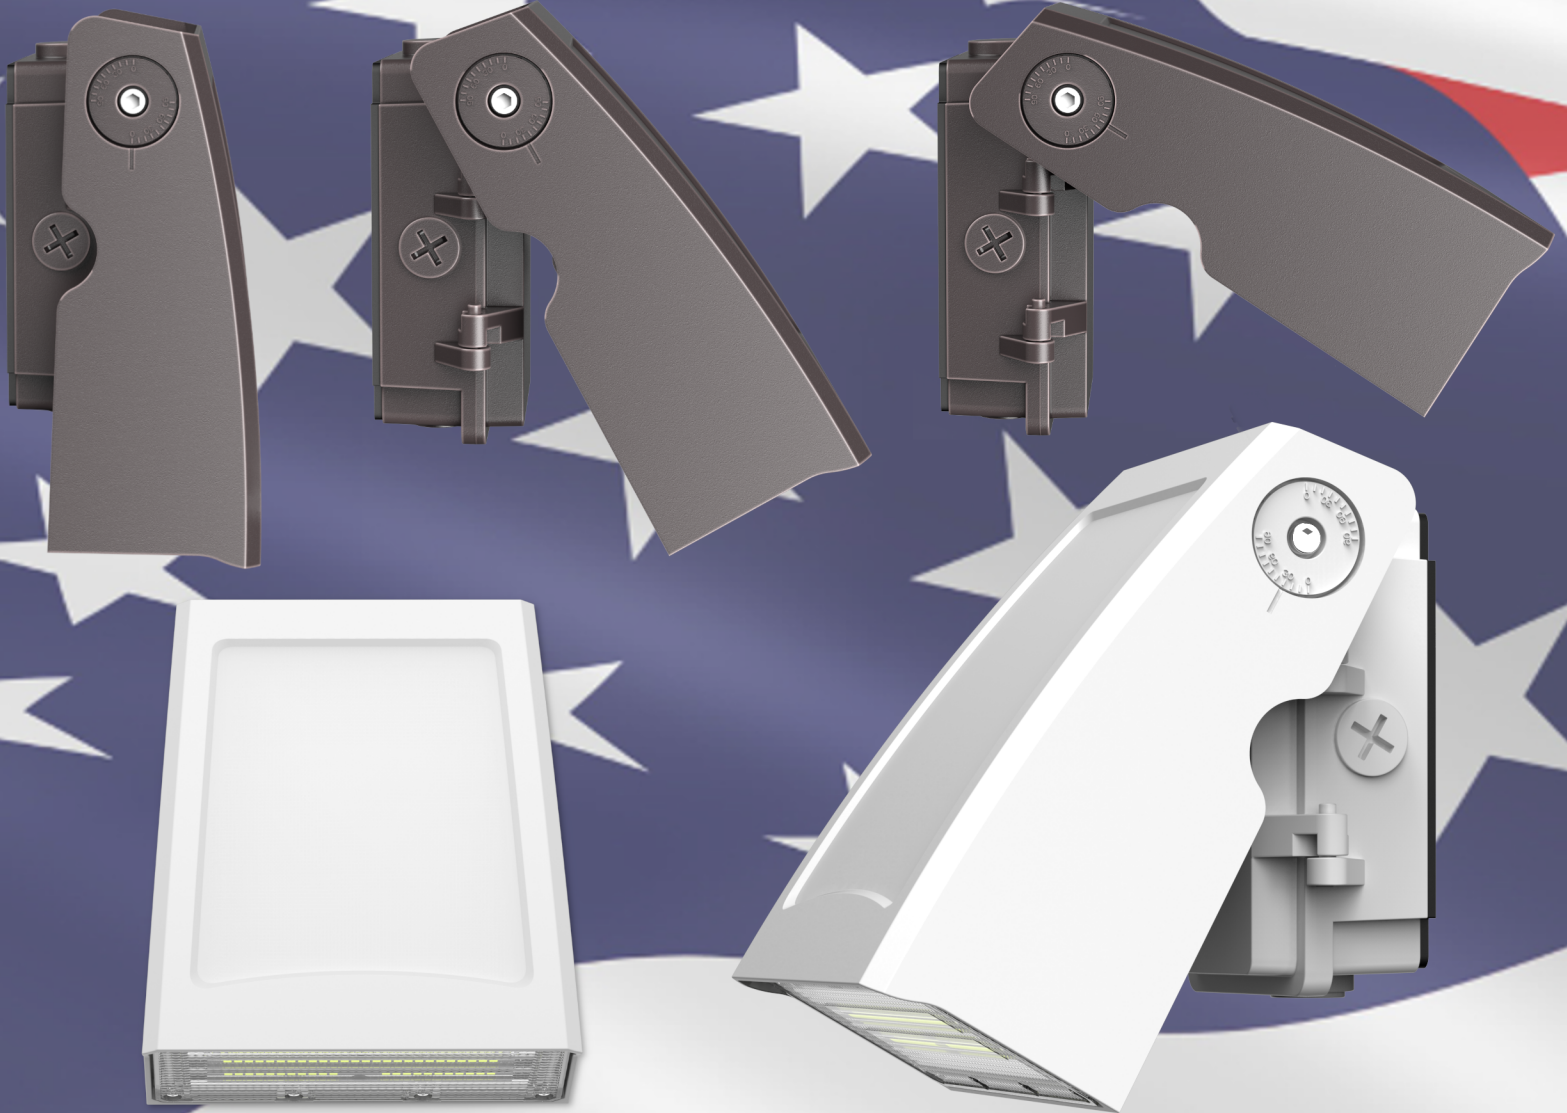

80W ROTATING WALL PACK

- 80W LED - 140lm/w - 11200 Lumens - 5000K - AC120-277V
- 90° Rotating Design with type II Beam Angle
- Available with or without factory installed photocell.
- Slim compact design. No Bulb or Reflector
- No upward light loss or brightness deterioration like Metal Halide.
- Available in Dark Bronze or White.
- Tough powder coat finish and IP65 Weatherproof rating.
- Dimensions: 13.03" X10.51" X 4.96" / 7.12lbs.
- Ultra long 5-Year replacement warranty.