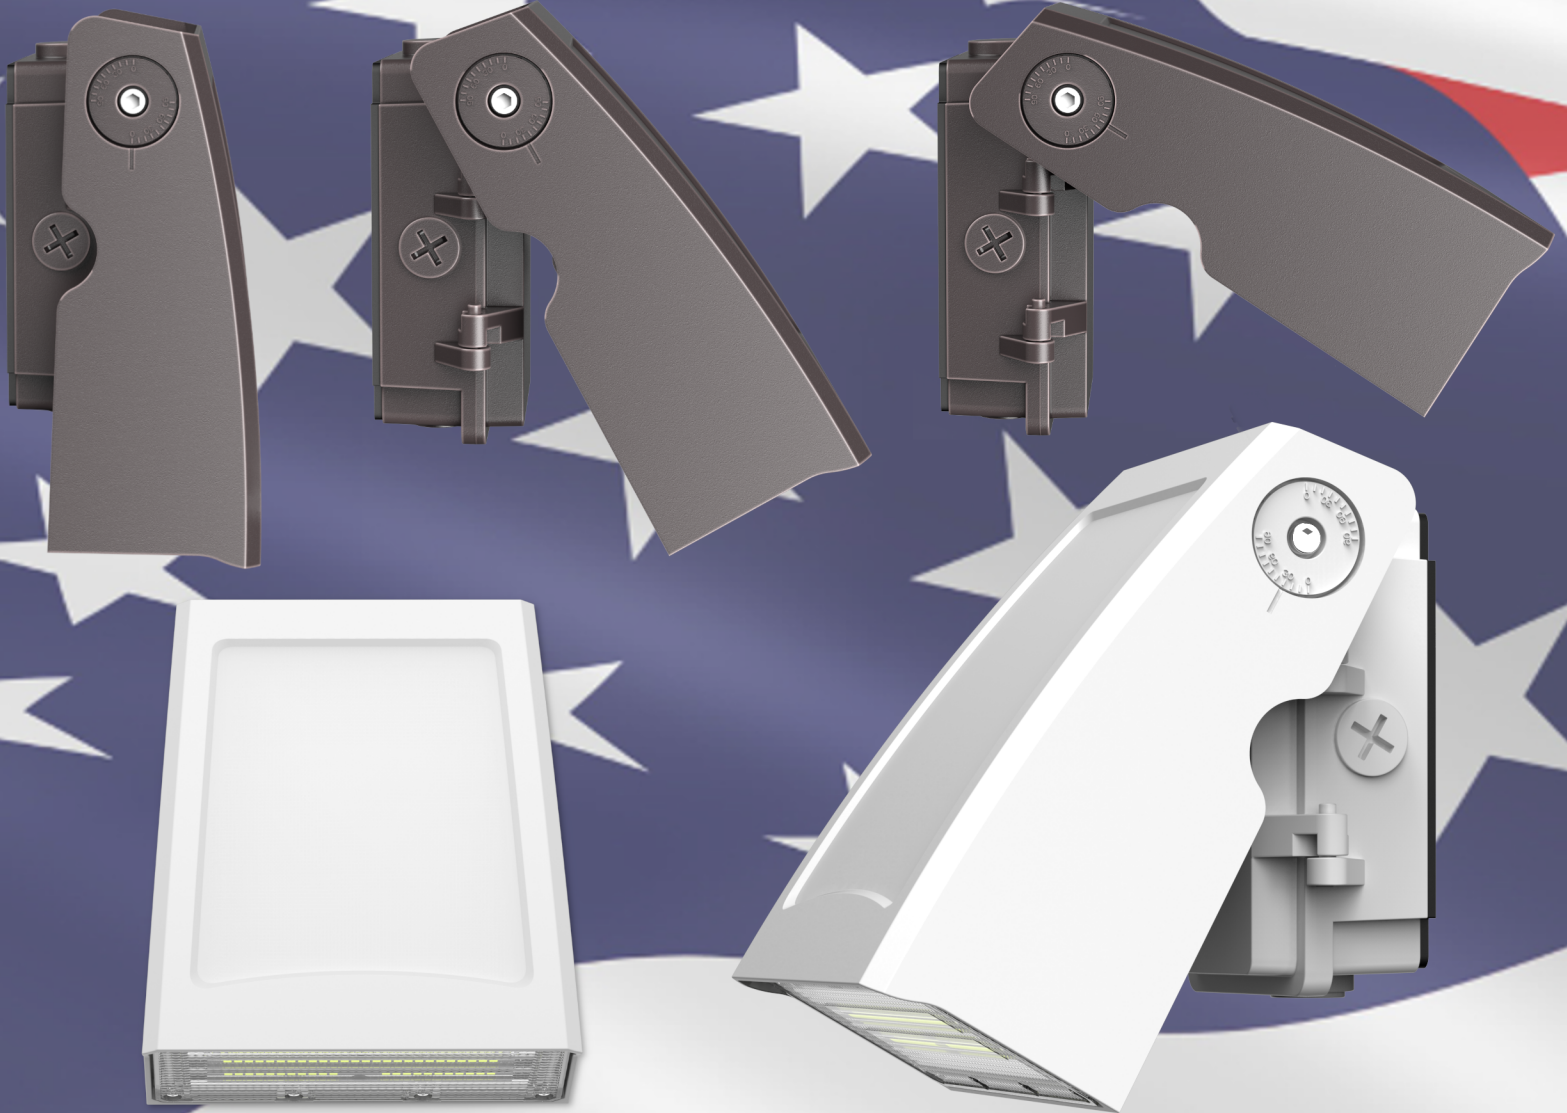

60W ROTATING WALL PACKS

- 60W LED - 140lm/w - 8400 Lumens - 5000K - AC120-277V
- 90° Rotating Design with type II Beam Angle
- Small compact design / 11.06" X 8.50" X 4.41" / 4.76lbs
- No upward light loss or brightness deterioration like Metal Halide.
- Available in Dark Bronze or White.
- Tough powder coat finish and IP65 Weatherproof rating.
- Ultra long 5-Year replacement warranty.