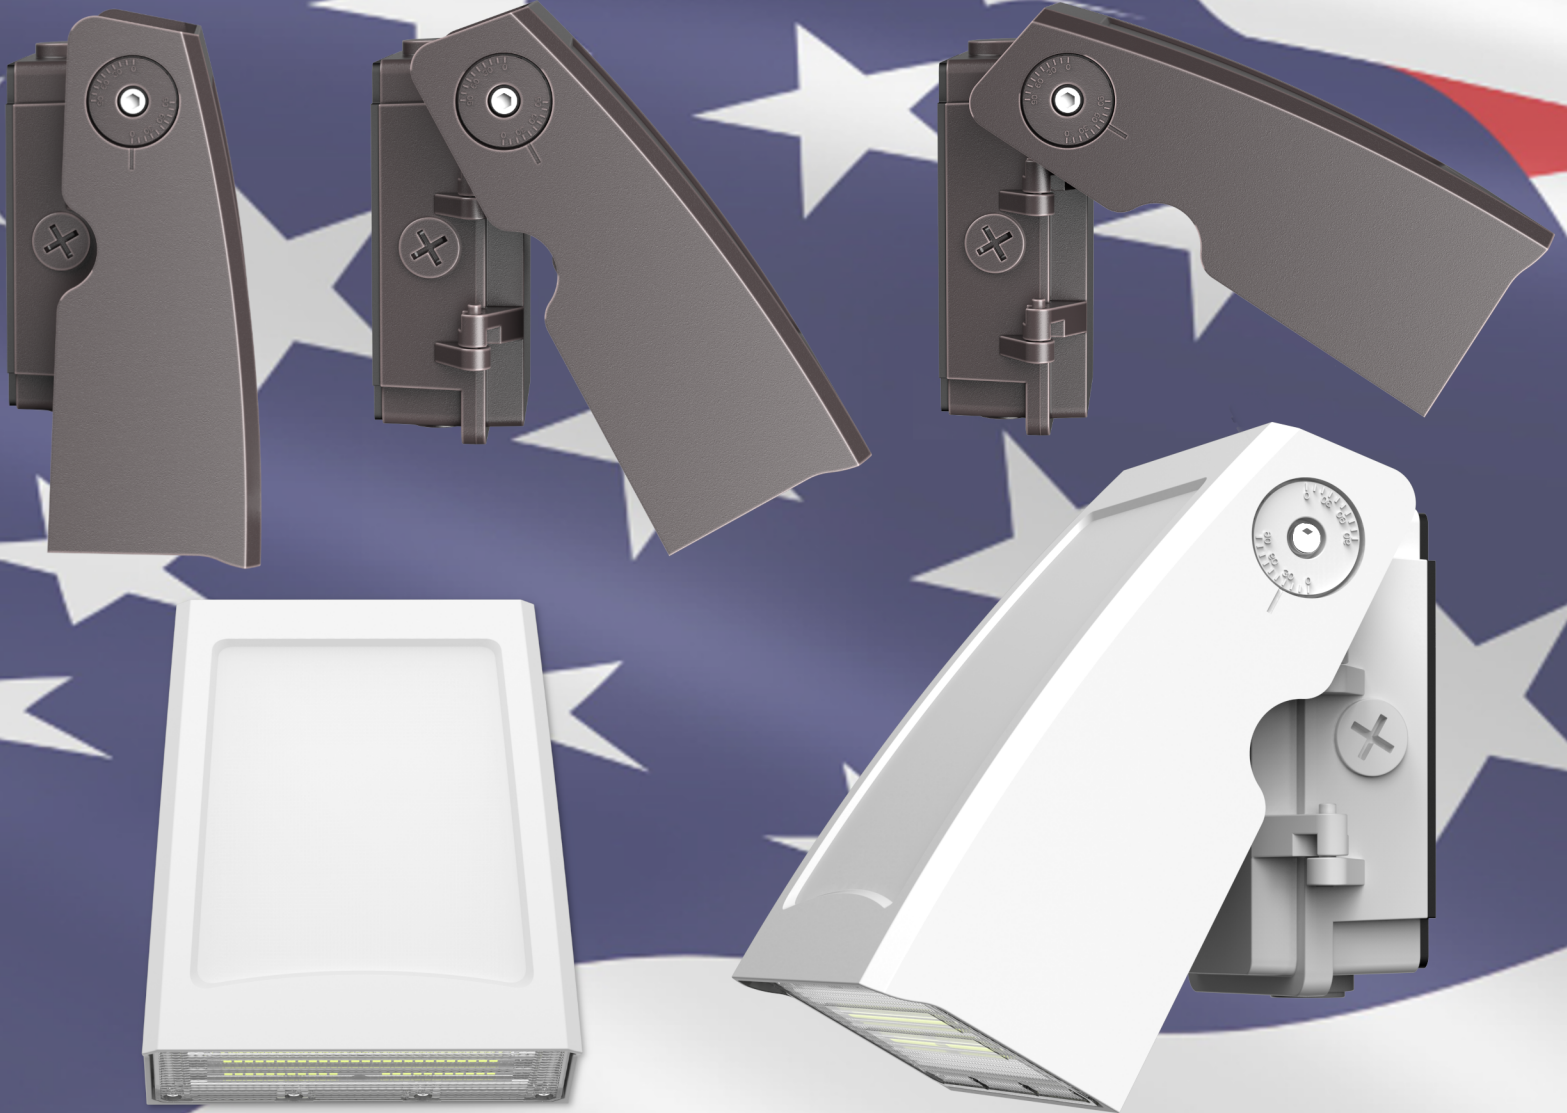

# 120W ROTATING WALL PACKS

- 120W LED - 140lm/w - 16800 Lumens - 5000K - AC120-277V
- 90° Rotating Design with type II Beam Angle
- Available with or without factory installed photocell.
- Slim compact design. No Bulb or Reflector
- No upward light loss or brightness deterioration like Metal Halide.
- Available in Dark Bronze or White.
- Tough powder coat finish and IP65 Weatherproof rating.
- Ultra long 5-Year replacement warranty.