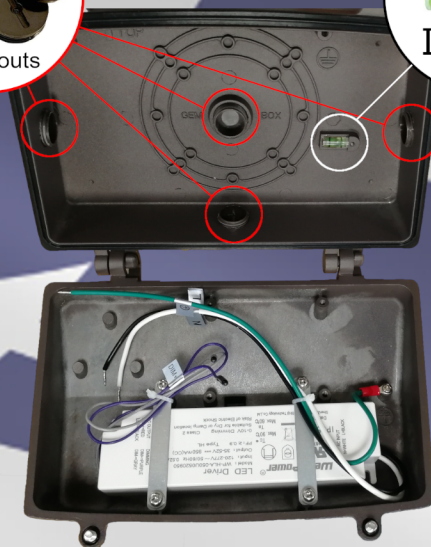

# 80W EVOLUTION WALL PACKS

PHOTOCELL

- 80W LED - 130lm/w - 10,400 Lumens - 5000K - AC120-277V
- Full-Cut Dark-Sky Compliant with type III Beam Angle
- Small compact design. No Bulb or Reflector
- No upward light loss or brightness deterioration like Metal Halide.
- Best quality 10KV surge protection factory installed.
- Tough powder coat finish and IP65 Weatherproof rating.
- Ultra long 5-Year replacement warranty.