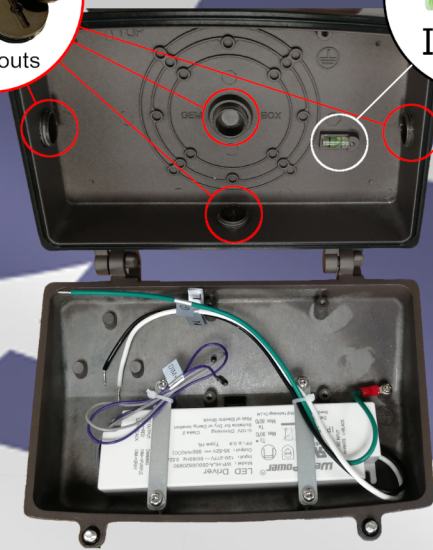

# 60W EVOLUTION WALL PACKS

**PHOTOCELL**

- 60W LED - 130lm/w - 7800 Lumens - 5000K - AC120-277V
- Full-Cut Dark-Sky Compliant with type III Beam Angle
- Small compact design. No Bulb or Reflector
- No upward light loss or brightness deterioration like Metal Halide.
- Available with or without factory installed.
- Tough powder coat finish and IP65 Weatherproof rating.
- Ultra long 5-Year replacement warranty.