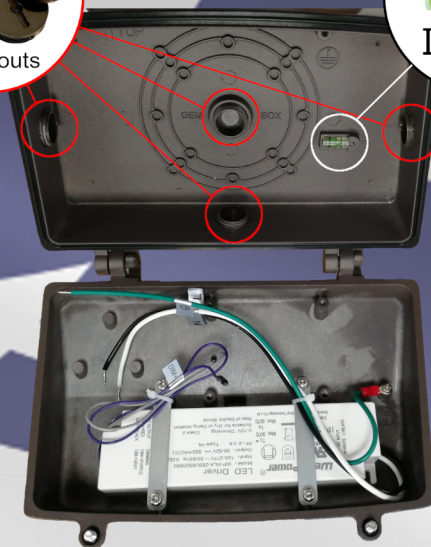

120W EVOLUTION WALL PACKS

PHOTOCELL

- **120W LED - 130lm/w - 15600 Lumens - 5000K - AC120-277V**
- **Full-Cut Dark-Sky Compliant with type III Beam Angle**
- **Small compact design. No Bulb or Reflector**
- **No upward light loss or brightness deterioration like Metal Halide.**
- **Available with or without factory installed.**
- **Tough powder coat finish and IP65 Weatherproof rating.**
- **Ultra long 5-Year replacement warranty.**