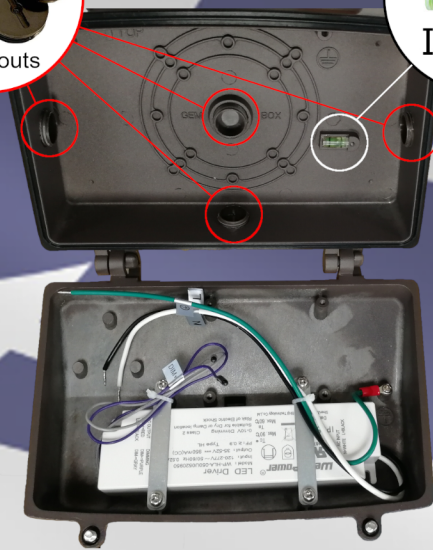

100W EVOLUTION WALL PACKS

PHOTOCELL

- 100W LED - 130lm/w - 13000 Lumens - 5000K - AC120-277V
- Full-Cut Dark-Sky Compliant with type III Beam Angle
- Small compact design. No Bulb or Reflector
- No upward light loss or brightness deterioration like Metal Halide.
- Available with or without factory installed.
- Tough powder coat finish and IP65 Weatherproof rating.
- Ultra long 5-Year replacement warranty.