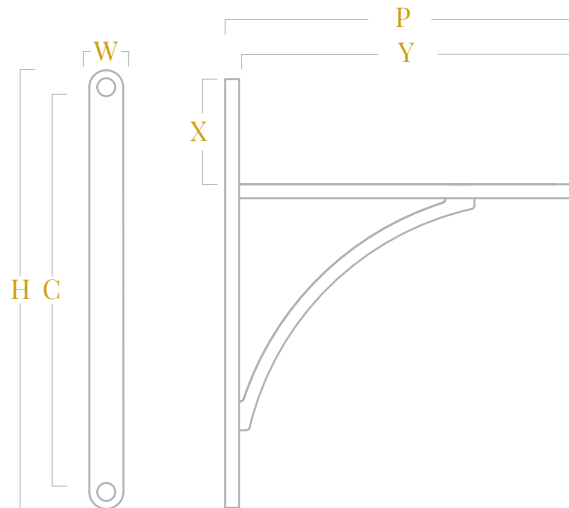

## MOSELEY BRASS SHELF BRACKET

Opt for flattering angles to highlight artful shelf styling in kitchens, pantries and beyond with the Moseley Shelf Bracket by Armac Martin. Smooth edges present a softer appearance to this style of solid brass shelf bracket for marble and wooden wall shelves. With matching screws or caps supplied for installation, the solid brass brackets are available in two sizes to meet your requirements. Choose from over 20 impeccable brass finishes to enhance the look of your interior shelving.

### Technical Details

Code	Width (W)	Centres (C)	Height (H)	Projection (P)	X	Y
MOS/BRKT/190	19mm	226mm	245mm	198mm	60mm	190mm
MOS/BRKT/250	19mm	301mm	320mm	258mm	61mm	250mm