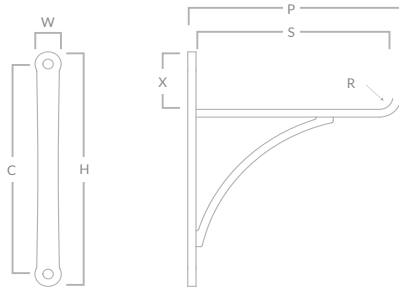

SHELF BRACKETS

Accentuate your interiors with our collection of stylish shelf brackets that channel a minimal aesthetic, focusing on flawless contours.

HARBORNE SHELF BRACKET

Code	Width (W)	Centres (C)	Height (H)	Projection (P)	Shelf Radius (R)	X	Shelf Support (S)
HAB/BRKT/190	25mm	218mm	243mm	206mm	13mm	60mm	190mm
HAB/BRKT/250	25mm	290mm	315mm	266mm	13mm	64mm	250mm

MOSELEY SHELF BRACKET

Code	Width (W)	Centres (C)	Height (H)	Projection (P)	X	Shelf Support (S)
MOS/BRKT/190	19mm	226mm	245mm	198mm	60mm	190mm
MOS/BRKT/250	19mm	301mm	320mm	258mm	61mm	250mm

STIRCHLEY SHELF BRACKET

Code	Width (W)	Centres (C)	Height (H)	Projection (P)	X	Shelf Support (S)
STR/BRKT/190	19mm	215mm	245mm	198mm	60mm	190mm
STR/BRKT/250	19mm	290mm	320mm	258mm	61mm	250mm

HANDSWORTH FLUSH MOUNTED SHELF BRACKET

Code	Width (W)	Projection (P)	Height (H)	Centres (C)
HND/BRKT/190	19mm	198mm	185mm	146mm
HND/BRKT/250	19mm	258mm	259mm	205mm

HOCKLEY FLUSH MOUNTED SHELF BRACKET

Code	Width (W)	Projection (P)	Height (H)	Centres (C)
HOC/BRKT/190	19mm	198mm	185mm	140mm
HOC/BRKT/250	19mm	258mm	259mm	199mm