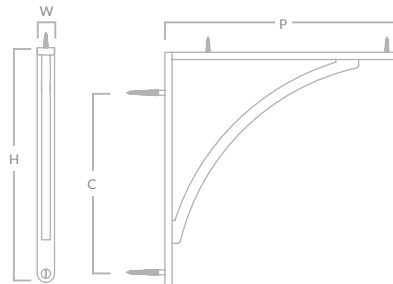

SHELF BRACKETS

Accentuate your interiors with our collection of stylish shelf brackets that channel a minimal aesthetic, focusing on flawless contours.

HARBORNE SHELF BRACKET

Code	Width (W)	Centres (C)	Height (H)	Projection (P)	Shelf Radius (R)	X	Shelf Support (S)
HAB/BRKT/190	25mm	218mm	243mm	206mm	13mm	60mm	190mm
HAB/BRKT/250	25mm	290mm	315mm	266mm	13mm	64mm	250mm

MOSELEY SHELF BRACKET

Code	Width (W)	Centres (C)	Height (H)	Projection (P)	X	Shelf Support (S)
MOS/BRKT/190	19mm	226mm	245mm	198mm	60mm	190mm
MOS/BRKT/250	19mm	301mm	320mm	258mm	61mm	250mm

STIRCHLEY SHELF BRACKET

Code	Width (W)	Centres (C)	Height (H)	Projection (P)	X	Shelf Support (S)
STR/BRKT/190	19mm	215mm	245mm	198mm	60mm	190mm
STR/BRKT/250	19mm	290mm	320mm	258mm	61mm	250mm

HANDSWORTH FLUSH MOUNTED SHELF BRACKET

Code	Width (W)	Projection (P)	Height (H)	Centres (C)
HND/BRKT/190	19mm	198mm	185mm	146mm
HND/BRKT/250	19mm	258mm	259mm	205mm

HOCKLEY FLUSH MOUNTED SHELF BRACKET

Code	Width (W)	Projection (P)	Height (H)	Centres (C)
HOC/BRKT/190	19mm	198mm	185mm	140mm
HOC/BRKT/250	19mm	258mm	259mm	199mm