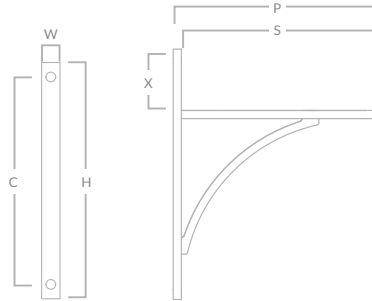

SHELF BRACKETS

Accentuate your interiors with our collection of stylish shelf brackets that channel a minimal aesthetic, focusing on flawless contours.

HARBORNE SHELF BRACKET

Code	Width (W)	Centres (C)	Height (H)	Projection (P)	Shelf Radius (R)	X	Shelf Support (S)
HAB/BRKT/190	25mm	218mm	243mm	206mm	13mm	60mm	190mm
HAB/BRKT/250	25mm	290mm	315mm	266mm	13mm	64mm	250mm

MOSELEY SHELF BRACKET

Code	Width (W)	Centres (C)	Height (H)	Projection (P)	X	Shelf Support (S)
MOS/BRKT/190	19mm	226mm	245mm	198mm	60mm	190mm
MOS/BRKT/250	19mm	301mm	320mm	258mm	61mm	250mm

STIRCHLEY SHELF BRACKET

Code	Width (W)	Centres (C)	Height (H)	Projection (P)	X	Shelf Support (S)
STR/BRKT/190	19mm	215mm	245mm	198mm	60mm	190mm
STR/BRKT/250	19mm	290mm	320mm	258mm	61mm	250mm

HANDSWORTH FLUSH MOUNTED SHELF BRACKET

Code	Width (W)	Projection (P)	Height (H)	Centres (C)
HND/BRKT/190	19mm	198mm	185mm	146mm
HND/BRKT/250	19mm	258mm	259mm	205mm

HOCKLEY FLUSH MOUNTED SHELF BRACKET

Code	Width (W)	Projection (P)	Height (H)	Centres (C)
HOC/BRKT/190	19mm	198mm	185mm	140mm
HOC/BRKT/250	19mm	258mm	259mm	199mm