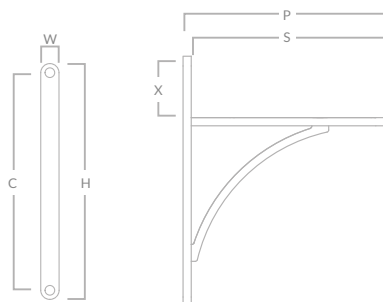

SHELF BRACKETS

Accentuate your interiors with our collection of stylish shelf brackets that channel a minimal aesthetic, focusing on flawless contours.

HARBORNE SHELF BRACKET

Code	Width (W)	Centres (C)	Height (H)	Projection (P)	Shelf Radius (R)	X	Shelf Support (S)
HAB/BRKT/190	25mm	218mm	243mm	206mm	13mm	60mm	190mm
HAB/BRKT/250	25mm	290mm	315mm	266mm	13mm	64mm	250mm

MOSELEY SHELF BRACKET

Code	Width (W)	Centres (C)	Height (H)	Projection (P)	X	Shelf Support (S)
MOS/BRKT/190	19mm	226mm	245mm	198mm	60mm	190mm
MOS/BRKT/250	19mm	301mm	320mm	258mm	61mm	250mm

STIRCHLEY SHELF BRACKET

Code	Width (W)	Centres (C)	Height (H)	Projection (P)	X	Shelf Support (S)
STR/BRKT/190	19mm	215mm	245mm	198mm	60mm	190mm
STR/BRKT/250	19mm	290mm	320mm	258mm	61mm	250mm

HANDSWORTH FLUSH MOUNTED SHELF BRACKET

Code	Width (W)	Projection (P)	Height (H)	Centres (C)
HND/BRKT/190	19mm	198mm	185mm	146mm
HND/BRKT/250	19mm	258mm	259mm	205mm

HOCKLEY FLUSH MOUNTED SHELF BRACKET

Code	Width (W)	Projection (P)	Height (H)	Centres (C)
HOC/BRKT/190	19mm	198mm	185mm	140mm
HOC/BRKT/250	19mm	258mm	259mm	199mm