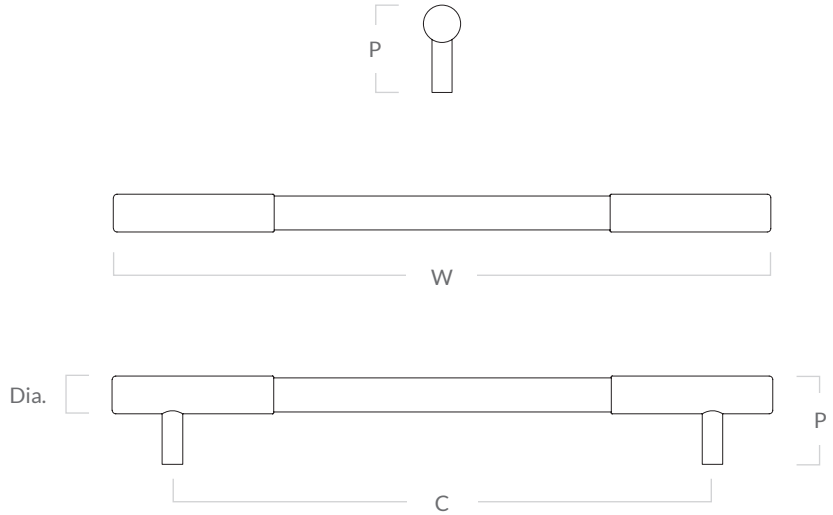

Mix Pull without Backplate

Pull Code	Centres (C)	Bar Diameter (Dia.)	Width (W)	Projection (P)
MIX/224	224mm	16mm	274mm	37mm
MIX/288	288mm	16mm	338mm	37mm
MIX/PULLONLY/APP/384	384mm	18mm	434mm	50mm
MIX/PULLONLY/APP/608	608mm	18mm	658mm	50mm