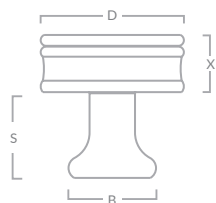

GROVE COLLECTION

Inspired by one of nature's most iconic forms, discover the charm of Grove, a refined collection of luxury brass bamboo hardware and accessories.

GROVE ROBE HOOK/THUMB KNOB

Code	Projection (P)	Diameter (D)
GRVTK/19	34mm	19mm
GRV/HOOK/34	34mm	19mm

GROVE CABINET KNOB

Code	Projection (P)	Base (B)	Stem (S)	X	Diameter (D)
GRVK/25	25mm	15mm	15mm	10mm	25mm
GRVK/32	31mm	17mm	18mm	13mm	32mm
GRVK/38	37mm	19mm	22mm	15mm	38mm

GROVE T-BAR CABINET HANDLE

Code	Width (W)	Projection (P)	Base (B)	Stem (S)	Bar Diameter (D)	Pin Dia. (PI)
GRVT/64	64mm	43mm	17mm	24mm	19mm	2mm

Not suitable for appliance doors

GROVE CABINET HANDLE & APPLIANCE HANDLE

Code	Length (L)	Projection (P)	Base (B)	Centres (C)	Stem (S)	Bar Diameter (D)
GRV/96	148mm	43mm	17mm	96mm	24mm	19mm
GRV/128	180mm	43mm	17mm	128mm	24mm	19mm
GRV/160	212mm	43mm	17mm	160mm	24mm	19mm
GRV/224	276mm	43mm	17mm	224mm	24mm	19mm
GRV/288	340mm	43mm	17mm	288mm	24mm	19mm
GRV/APP/384	436mm	51mm	20mm	384mm	29mm	22mm
GRV/APP/608	660mm	51mm	20mm	608mm	29mm	22mm