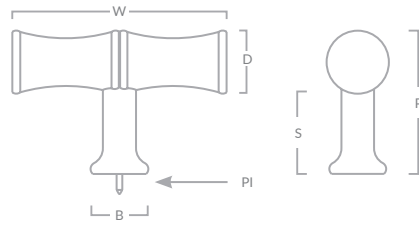

GROVE CABINET KNOB

Code	Projection (P)	Base (B)	Stem (S)	X	Diameter (D)
GRVK/25	25mm	15mm	15mm	10mm	25mm
GRVK/32	31mm	17mm	18mm	13mm	32mm
GRVK/38	37mm	19mm	22mm	15mm	38mm

GROVE T-BAR CABINET HANDLE

Code	Width (W)	Projection (P)	Base (B)	Stem (S)	Bar Diameter (D)	Pin Dia. (PI)
GRVT/64	64mm	43mm	17mm	24mm	19mm	2mm

Not suitable for appliance doors

GROVE CABINET HANDLE & APPLIANCE HANDLE

Code	Length (L)	Projection (P)	Base (B)	Centres (C)	Stem (S)	Bar Diameter (D)
GRV/96	148mm	43mm	17mm	96mm	24mm	19mm
GRV/128	180mm	43mm	17mm	128mm	24mm	19mm
GRV/160	212mm	43mm	17mm	160mm	24mm	19mm
GRV/224	276mm	43mm	17mm	224mm	24mm	19mm
GRV/288	340mm	43mm	17mm	288mm	24mm	19mm
GRV/APP/384	436mm	51mm	20mm	384mm	29mm	22mm
GRV/APP/608	660mm	51mm	20mm	608mm	29mm	22mm