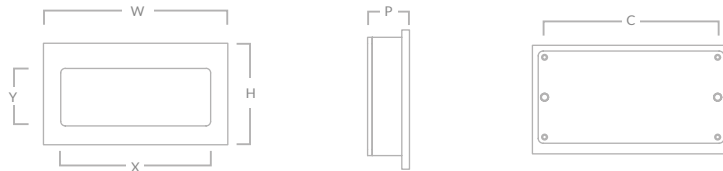

LYNDON FLUSH PULL

Product photographed in our satin antique satin lacquered finish

Code	Width (W)	Projection (P)	Height (H)	Centres (C)	X	Y
LYN/FLUSH/100	100mm	18mm	57mm	88mm	81mm	32mm
LYN/FLUSH/175	175mm	18mm	57mm	163mm	156mm	32mm
LYN/FLUSH/250	250mm	18mm	57mm	238mm	231mm	32mm
LYN/FLUSH/350	350mm	18mm	57mm	338mm	331mm	32mm

BARTLEY FLUSH PULL

Product photographed in our polished brass unlacquered finish

Code	Width (W)	Projection (P)	Height (H)	Centres (C)	X	Y
BAR/FLUSH/100	100mm	18mm	57mm	88mm	81mm	32mm
BAR/FLUSH/175	175mm	18mm	57mm	163mm	156mm	32mm
BAR/FLUSH/250	250mm	18mm	57mm	238mm	231mm	32mm
BAR/FLUSH/350	350mm	18mm	57mm	338mm	331mm	32mm

DRIFFOLD FLUSH PULL

Product photographed in our burnished brass finish

Code	Width (W)	Projection (P)	Height (H)	Centres (C)	X	Y
DRI/FLUSH/100	100mm	18mm	57mm	88mm	81mm	32mm
DRI/FLUSH/175	175mm	18mm	57mm	163mm	156mm	32mm
DRI/FLUSH/250	250mm	18mm	57mm	238mm	231mm	32mm
DRI/FLUSH/350	350mm	18mm	57mm	338mm	331mm	32mm