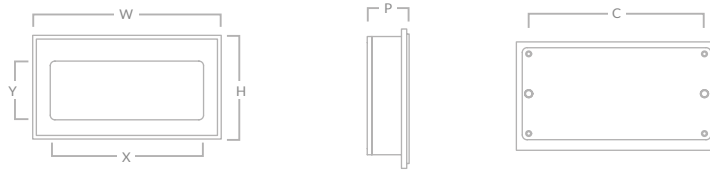

FLUSH PULLS

Bring understated style and subtle interest to cabinetry with our collection of solid brass flush pulls. Rear fixed for a streamlined look, the pulls are an effortless choice to complement minimalistic decor.

LYNDON FLUSH PULL

Product photographed in our satin antique satin lacquered finish

Code	Width (W)	Projection (P)	Height (H)	Centres (C)	X	Y
LYN/FLUSH/100	100mm	18mm	57mm	88mm	81mm	32mm
LYN/FLUSH/175	175mm	18mm	57mm	163mm	156mm	32mm
LYN/FLUSH/250	250mm	18mm	57mm	238mm	231mm	32mm
LYN/FLUSH/350	350mm	18mm	57mm	338mm	331mm	32mm

BARTLEY FLUSH PULL

Product photographed in our polished brass unlacquered finish

Code	Width (W)	Projection (P)	Height (H)	Centres (C)	X	Y
BAR/FLUSH/100	100mm	18mm	57mm	88mm	81mm	32mm
BAR/FLUSH/175	175mm	18mm	57mm	163mm	156mm	32mm
BAR/FLUSH/250	250mm	18mm	57mm	238mm	231mm	32mm
BAR/FLUSH/350	350mm	18mm	57mm	338mm	331mm	32mm

DRIFFOLD FLUSH PULL

Product photographed in our burnished brass finish

Code	Width (W)	Projection (P)	Height (H)	Centres (C)	X	Y
DRI/FLUSH/100	100mm	18mm	57mm	88mm	81mm	32mm
DRI/FLUSH/175	175mm	18mm	57mm	163mm	156mm	32mm
DRI/FLUSH/250	250mm	18mm	57mm	238mm	231mm	32mm
DRI/FLUSH/350	350mm	18mm	57mm	338mm	331mm	32mm