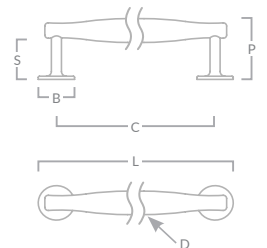

## COLMORE CABINET KNOB

Code	Diameter (D)	Projection (P)	Base (B)
COLK/27	27mm	27mm	16mm
COLK/32	32mm	32mm	23mm
COLK/38	38mm	38mm	26mm
COLK/45	45mm	40mm	32mm

## COLMORE ROBE HOOK

Code	Diameter (D)	Projection (P)	Base (B)
COL/HOOK/27	27mm	27mm	16mm
COL/HOOK/32	32mm	32mm	23mm
COL/HOOK/38	38mm	38mm	26mm
COL/HOOK/45	45mm	40mm	32mm

## COLMORE CABINET & APPLIANCE HANDLE

Code	Centres (C)	Diameter (D)	Length (L)	Projection (P)	Base (B)	Stem (S)
COL/96	96mm	15mm	118mm	38mm	22mm	23mm
COL/128	128mm	15mm	150mm	38mm	22mm	23mm
COL/160	160mm	15mm	182mm	38mm	22mm	23mm
COL/224	224mm	15mm	246mm	38mm	22mm	23mm
COL/288	288mm	15mm	310mm	38mm	22mm	23mm
COL/APP/384	384mm	18mm	408mm	43mm	24mm	25mm
COL/APP/608	608mm	18mm	632mm	43mm	24mm	25mm