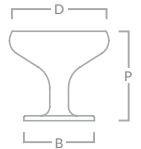

## COLMORE CABINET KNOB

Code	Diameter (D)	Projection (P)	Base (B)
COLK/27	27mm	27mm	16mm
COLK/32	32mm	32mm	23mm
COLK/38	38mm	38mm	26mm
COLK/45	45mm	40mm	32mm

## COLMORE ROBE HOOK

Code	Diameter (D)	Projection (P)	Base (B)
COL/HOOK/27	27mm	27mm	16mm
COL/HOOK/32	32mm	32mm	23mm
COL/HOOK/38	38mm	38mm	26mm
COL/HOOK/45	45mm	40mm	32mm

## COLMORE CABINET & APPLIANCE HANDLE

Code	Centres (C)	Diameter (D)	Length (L)	Projection (P)	Base (B)	Stem (S)
COL/96	96mm	15mm	118mm	38mm	22mm	23mm
COL/128	128mm	15mm	150mm	38mm	22mm	23mm
COL/160	160mm	15mm	182mm	38mm	22mm	23mm
COL/224	224mm	15mm	246mm	38mm	22mm	23mm
COL/288	288mm	15mm	310mm	38mm	22mm	23mm
COL/APP/384	384mm	18mm	408mm	43mm	24mm	25mm
COL/APP/608	608mm	18mm	632mm	43mm	24mm	25mm