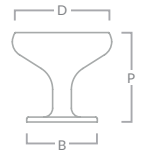

## COLMORE CABINET KNOB

Code	Diameter (D)	Projection (P)	Base (B)
COLK/27	27mm	27mm	16mm
COLK/32	32mm	32mm	23mm
COLK/38	38mm	38mm	26mm
COLK/45	45mm	40mm	32mm

## COLMORE ROBE HOOK

Code	Diameter (D)	Projection (P)	Base (B)
COL/HOOK/27	27mm	27mm	16mm
COL/HOOK/32	32mm	32mm	23mm
COL/HOOK/38	38mm	38mm	26mm
COL/HOOK/45	45mm	40mm	32mm

## COLMORE CABINET & APPLIANCE HANDLE

Code	Centres (C)	Diameter (D)	Length (L)	Projection (P)	Base (B)	Stem (S)
COL/96	96mm	15mm	118mm	38mm	22mm	23mm
COL/128	128mm	15mm	150mm	38mm	22mm	23mm
COL/160	160mm	15mm	182mm	38mm	22mm	23mm
COL/224	224mm	15mm	246mm	38mm	22mm	23mm
COL/288	288mm	15mm	310mm	38mm	22mm	23mm
COL/APP/384	384mm	18mm	408mm	43mm	24mm	25mm
COL/APP/608	608mm	18mm	632mm	43mm	24mm	25mm