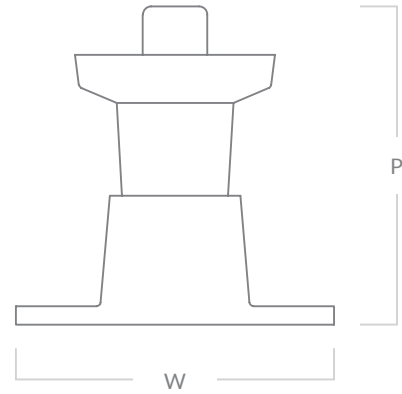

Cotswold Latch

Latch Code	Width (W)	Height	Projection (P)
8892	34mm	39mm	40mm

Available in all Armac Martin finishes, & supplied with M4 breakoff screws.
Please see: www.armacmartin.co.uk/pages/our-finishes for further details.