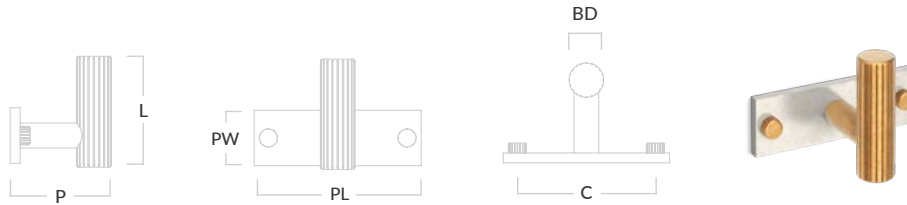

MIX Straight Knurled Large Hook With Horizontal Plate

Code	Length (L)	Centres (C)	Bar Diameter (BD)	Projection (P)	Plate Length (PL)	Plate Width (PW)
MIX2/H/HOOK/106	70mm	88mm	22mm	64mm	106mm	35mm