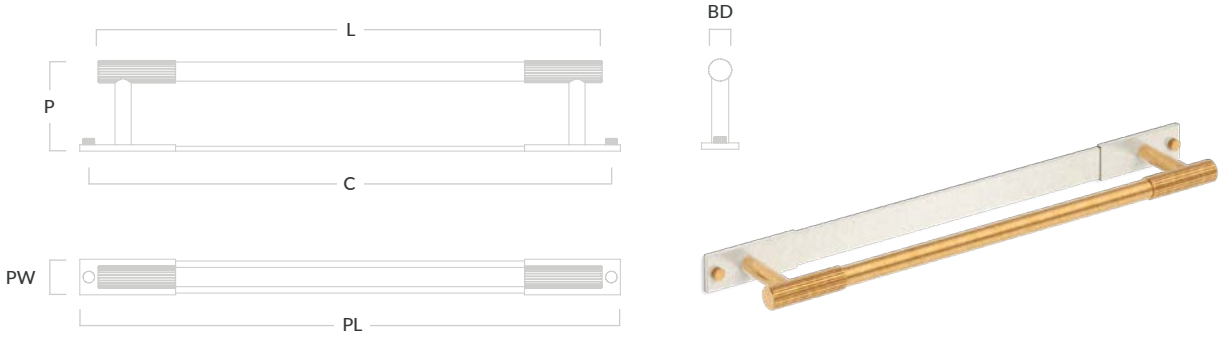

MIX Straight Knurled Bathroom Towel Rail With Plate

Code	Length (L)	Centres (C)	Bar Diameter (BD)	Projection (P)	Plate Length (PL)	Plate Width (PW)
MIX2/BTRAIL/450	500mm	518mm	19mm	90mm	536mm	35mm
MIX2/BTRAIL/600	650mm	668mm	19mm	90mm	686mm	35mm