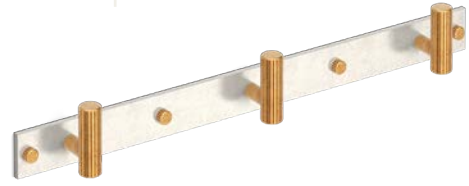

MIX Straight Knurled Wall Hook Rack

Code	Centres (C1)	Centres (C2)	Projection (P)	Plate Length (PL)	Plate Width (PW)
MIX2/HOOK/384	108mm	150mm	38mm	384mm	32mm