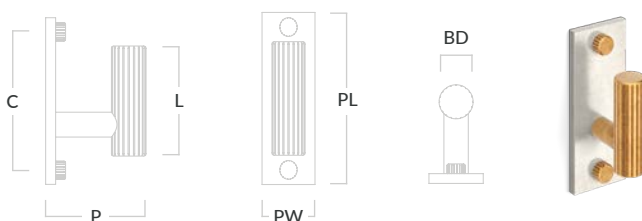

MIX Straight Knurled Single Vertical Wall Hook

Code	Length (L)	Centres (C)	Bar Diameter (BD)	Projection (P)	Plate Length (PL)	Plate Width (PW)
MIX2/V/HOOK/84	48mm	66mm	16mm	38mm	84mm	32mm