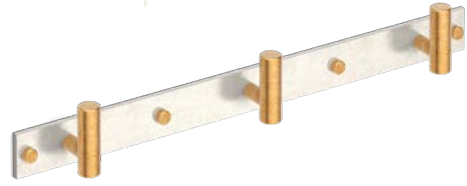

MIX Plain Wall Hook Rack

Code	Centres (C1)	Centres (C2)	Projection (P)	Plate Length (PL)	Plate Width (PW)
MIX3/HOOK/384	108mm	150mm	38mm	384mm	32mm