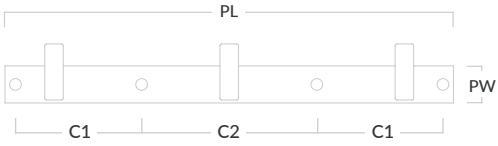

MIX Plain Wall Hook Rack

Code	Centres (C1)	Centres (C2)	Projection (P)	Plate Length (PL)	Plate Width (PW)
MIX3/HOOK/384	108mm	150mm	38mm	384mm	32mm