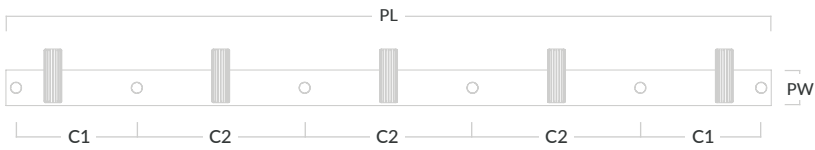

Code	Centres (C1)	Centres (C2)	Projection (P)	Plate Length (PL)	Plate Width (PW)
MIX2/HOOK/684	108mm	150mm	38mm	684mm	32mm