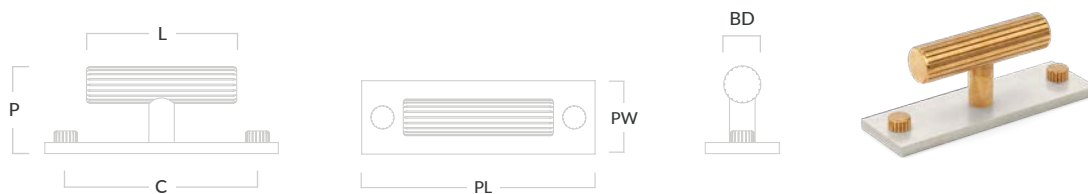

MIX Straight Knurled T-bar Handle & Backplate

Code	Length (L)	Centres (C)	Bar Diameter (BD)	Projection (P)	Plate Length (PL)	Plate Width (PW)
MIX2T/65	65mm	83mm	16mm	38mm	101mm	32mm