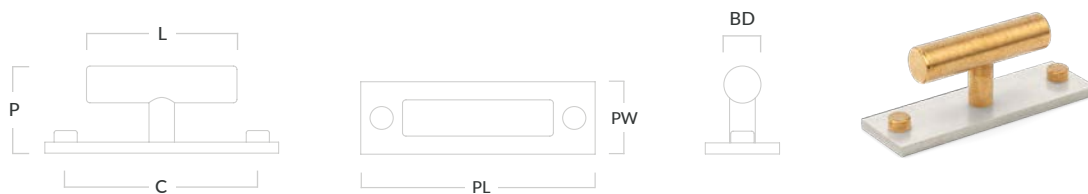

MIX Plain T-bar Handle & Backplate

Code	Length (L)	Centres (C)	Bar Diameter (BD)	Projection (P)	Plate Length (PL)	Plate Width (PW)
MIX3T/65	65mm	83mm	16mm	38mm	101mm	32mm