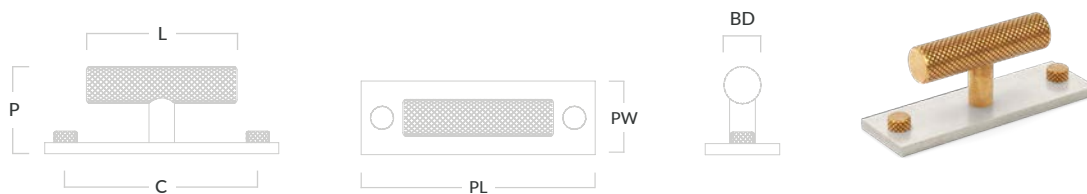

MIX Diamond Knurled T-bar Handle & Backplate

Code	Length (L)	Centres (C)	Bar Diameter (BD)	Projection (P)	Plate Length (PL)	Plate Width (PW)
MIX1T/65	65mm	83mm	16mm	38mm	101mm	32mm