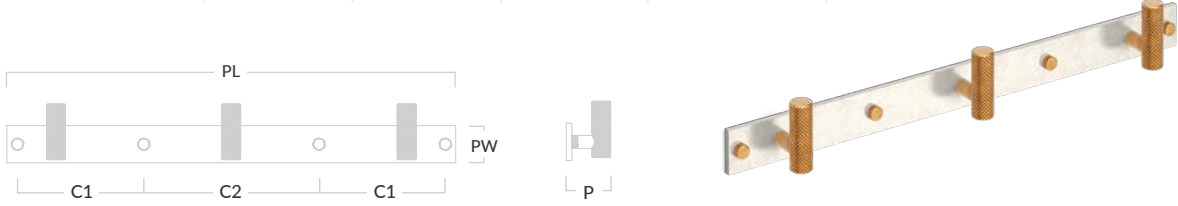

MIX Diamond Knurled Wall Hook Rack

Code	Centres (C1)	Centres (C2)	Projection (P)	Plate Length (PL)	Plate Width (PW)
MIX1/HOOK/384	108mm	150mm	38mm	384mm	32mm