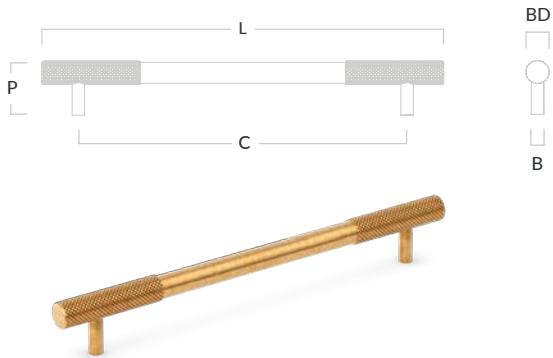

MIX Diamond Knurled Cabinet Handle

Code	Length (L)	Centres (C)	Bar Diameter (BD)	Projection (P)	Base (B)
MIX1/PULLONLY/128	170mm	128mm	11mm	34mm	8.5mm
MIX1/PULLONLY/160	202mm	160mm	11mm	34mm	8.5mm
MIX1/PULLONLY/224	274mm	224mm	14mm	37mm	8.5mm
MIX1/PULLONLY/288	338mm	288mm	14mm	37mm	8.5mm
MIX1/PULLONLY/APP/384	434mm	384mm	18mm	50mm	12mm
MIX1/PULLONLY/APP/608	658mm	608mm	18mm	50mm	12mm