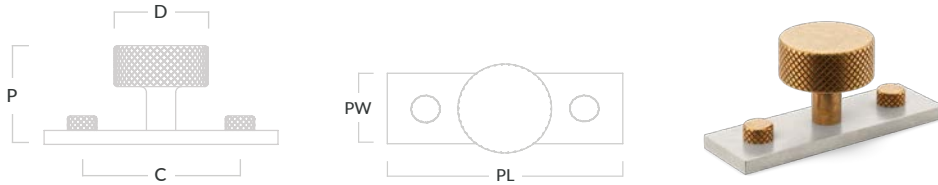

## MIX Diamond *collection*

Contemporary

'Made by us. Mixed by you.'

The MIX collection is an innovative range of interchangeable cabinet hardware that gives you more control over your design.

### MIX Diamond Knurled Cabinet Knob

Code	Diameter (D)	Projection (P)	Base (B)
MIX1/KNOBONLY/32	32mm	29mm	10mm

In-situ photographed in our aged brass (BEL) and matt black (MBL) finishes. Product photographed in our aged nickel (NBP) and aged brass (BEL) finishes.

### MIX Diamond Knurled Cabinet Knob & Backplate

Code	Diameter (D)	Centres (C)	Projection (P)	Plate Length (PL)	Plate Width (PW)
MIX1/54	32mm	54mm	34mm	80mm	25mm
MIX1/128	32mm	128mm	34mm	154mm	25mm
MIX1/192	32mm	192mm	34mm	218mm	25mm