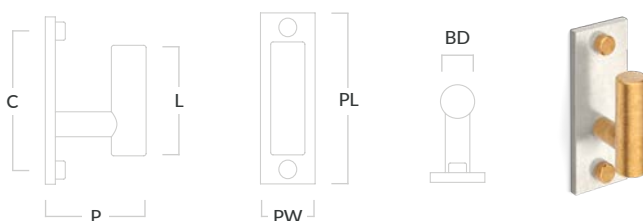

MIX Plain Single Vertical Wall Hook

Code	Length (L)	Centres (C)	Bar Diameter (BD)	Projection (P)	Plate Length (PL)	Plate Width (PW)
MIX3/V/HOOK/84	48mm	66mm	16mm	38mm	84mm	32mm