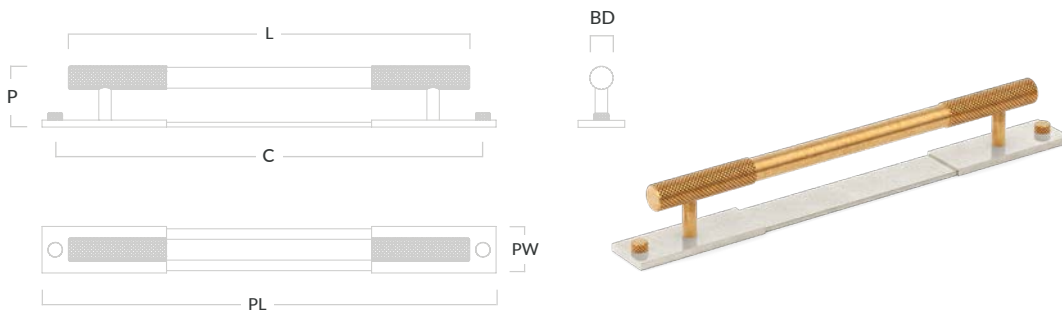

MIX Diamond Knurled Cabinet Handle & Backplate

Code	Length (L)	Centres (C)	Bar Diameter (BD)	Projection (P)	Plate Length (PL)	Plate Width (PW)
MIX1/PULL/128	170mm	128mm	11mm	39mm	198mm	25mm
MIX1/160	202mm	160mm	11mm	39mm	230mm	25mm
MIX1/224	274mm	224mm	14mm	42mm	310mm	32mm
MIX1/288	338mm	288mm	14mm	42mm	374mm	32mm
MIX1/APP/384	434mm	384mm	18mm	56mm	470mm	35mm
MIX1/APP/608	658mm	608mm	18mm	56mm	694mm	35mm