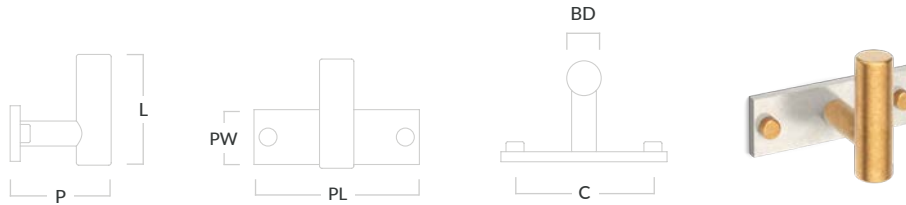

MIX Plain Large Hook With Horizontal Plate

Code	Length (L)	Centres (C)	Bar Diameter (BD)	Projection (P)	Plate Length (PL)	Plate Width (PW)
MIX3/H/HOOK/106	70mm	88mm	22mm	64mm	106mm	35mm