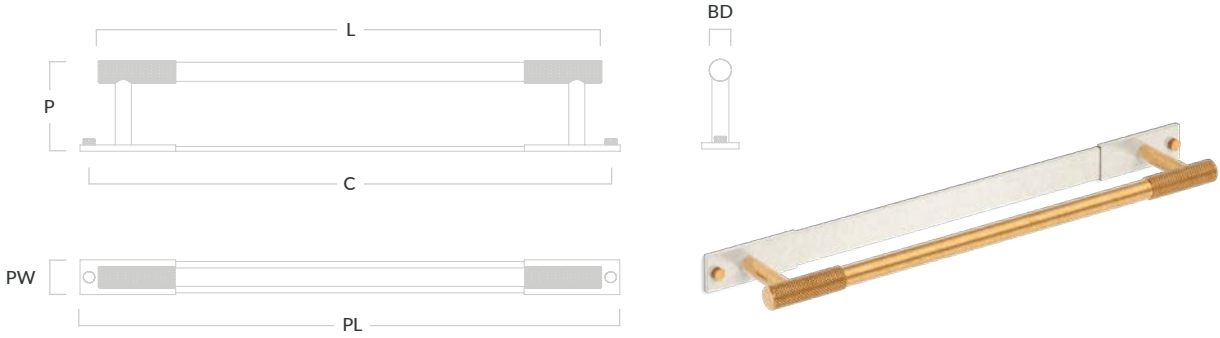

MIX Diamond Knurled Bathroom Towel Rail With Plate

Code	Length (L)	Centres (C)	Bar Diameter (BD)	Projection (P)	Plate Length (PL)	Plate Width (PW)
MIX1/BTRAIL/450	500mm	518mm	19mm	90mm	536mm	35mm
MIX1/BTRAIL/600	650mm	668mm	19mm	90mm	686mm	35mm