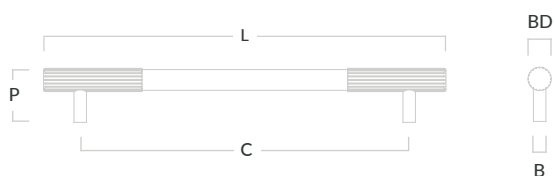

MIX Straight Knurled Cabinet Handle

Code	Length (L)	Centres (C)	Bar Diameter (BD)	Projection (P)	Base (B)
MIX2/PULLONLY/128	170mm	128mm	11mm	34mm	8.5mm
MIX2/PULLONLY/160	202mm	160mm	11mm	34mm	8.5mm
MIX2/PULLONLY/224	274mm	224mm	14mm	37mm	8.5mm
MIX2/PULLONLY/288	338mm	288mm	14mm	37mm	8.5mm
MIX2/PULLONLY/APP/384	434mm	384mm	18mm	50mm	12mm
MIX2/PULLONLY/APP/608	658mm	608mm	18mm	50mm	12mm