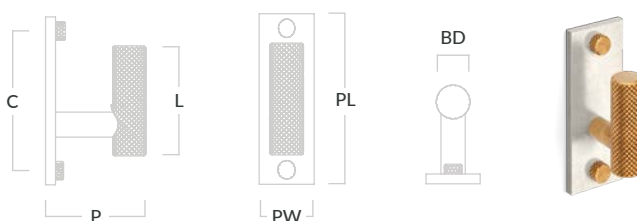

MIX Diamond Knurled Single Vertical Wall Hook

Code	Length (L)	Centres (C)	Bar Diameter (BD)	Projection (P)	Plate Length (PL)	Plate Width (PW)
MIX1/V/HOOK/84	48mm	66mm	16mm	38mm	84mm	32mm