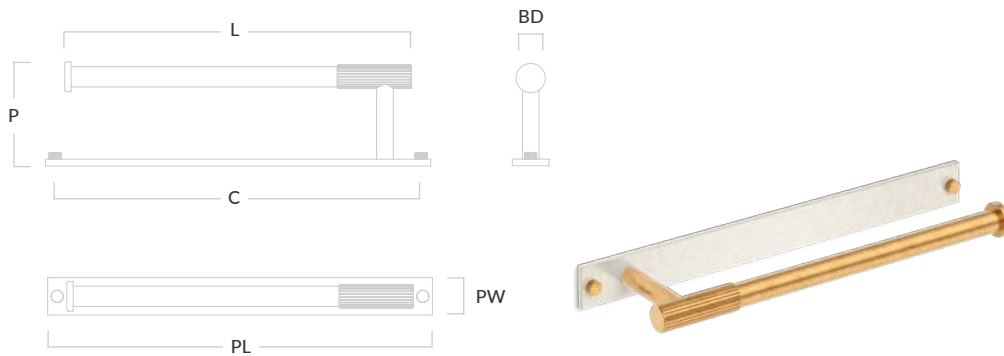

MIX Straight Knurled Hand Towel Rail With Plate

Code	Length (L)	Centres (C)	Bar Diameter (BD)	Projection (P)	Plate Length (PL)	Plate Width (PW)
MIX2/H/TRAIL/250	326mm	344mm	19mm	95mm	362mm	35mm