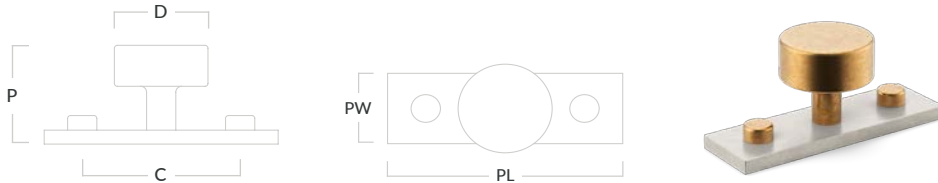

### MIX Plain Cabinet Knob & Backplate

Code	Diameter (D)	Centres (C)	Projection (P)	Plate Length (PL)	Plate Width (PW)
MIX3/54	32mm	54mm	34mm	80mm	25mm
MIX3/128	32mm	128mm	34mm	154mm	25mm
MIX3/192	32mm	192mm	34mm	218mm	25mm