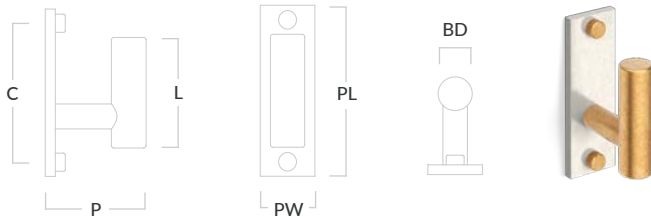

MIX Plain Large Hook With Vertical Plate

Code	Length (L)	Centres (C)	Bar Diameter (BD)	Projection (P)	Plate Length (PL)	Plate Width (PW)
MIX3/V/HOOK/106	70mm	88mm	22mm	64mm	106mm	35mm