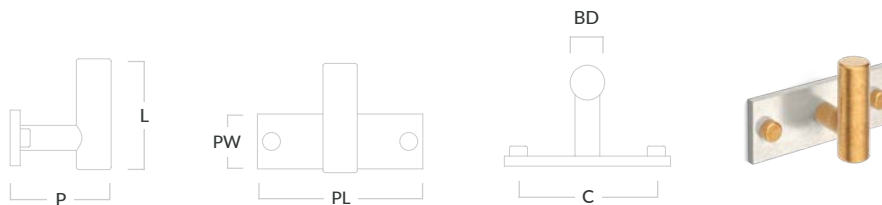

MIX Plain Single Horizontal Wall Hook

Code	Length (L)	Centres (C)	Bar Diameter (BD)	Projection (P)	Plate Length (PL)	Plate Width (PW)
MIX3/H/HOOK/84	48mm	66mm	16mm	38mm	84mm	32mm