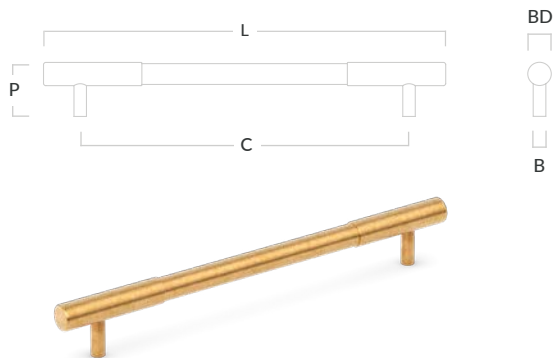

MIX Plain Cabinet Handle

Code	Length (L)	Centres (C)	Bar Diameter (BD)	Projection (P)	Base (B)
MIX3/PULLONLY/128	170mm	128mm	11mm	34mm	8.5mm
MIX3/PULLONLY/160	202mm	160mm	11mm	34mm	8.5mm
MIX3/PULLONLY/224	274mm	224mm	14mm	37mm	8.5mm
MIX3/PULLONLY/288	338mm	288mm	14mm	37mm	8.5mm
MIX3/PULLONLY/APP/384	434mm	384mm	18mm	50mm	12mm
MIX3/PULLONLY/APP/608	658mm	608mm	18mm	50mm	12mm