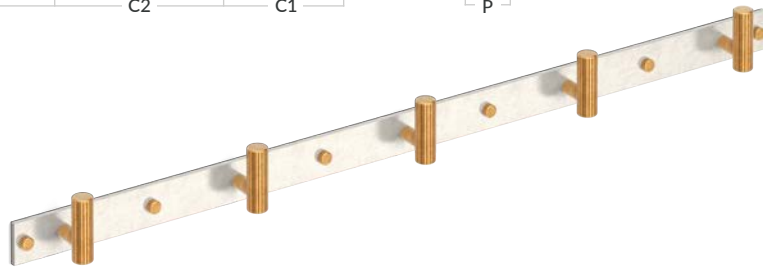

Code	Centres (C1)	Centres (C2)	Projection (P)	Plate Length (PL)	Plate Width (PW)
MIX2/HOOK/684	108mm	150mm	38mm	684mm	32mm