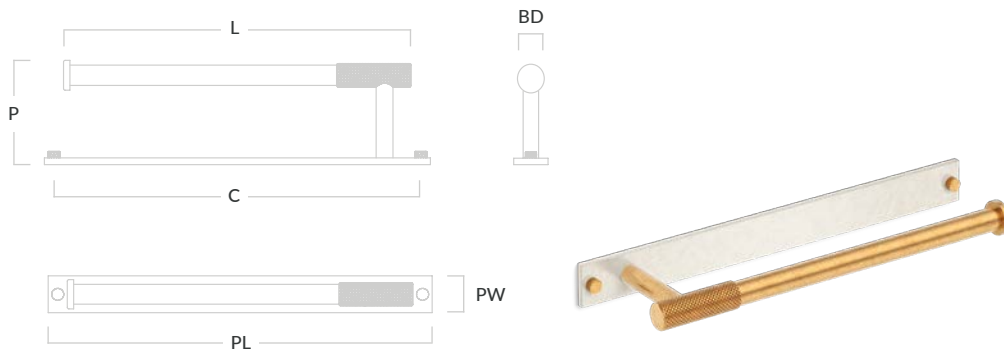

MIX Diamond Knurled Hand Towel Rail With Plate

Code	Length (L)	Centres (C)	Bar Diameter (BD)	Projection (P)	Plate Length (PL)	Plate Width (PW)
MIX1/H/TRAIL/250	326mm	344mm	19mm	95mm	362mm	35mm