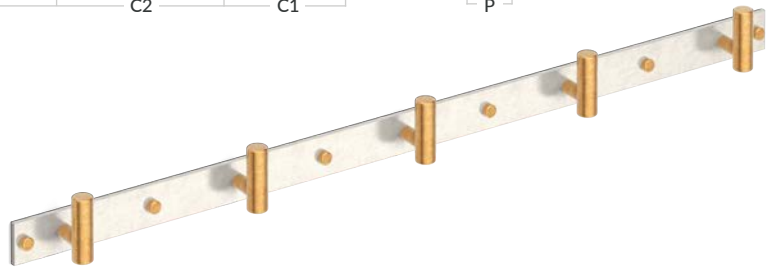

Code	Centres (C1)	Centres (C2)	Projection (P)	Plate Length (PL)	Plate Width (PW)
MIX3/HOOK/684	108mm	150mm	38mm	684mm	32mm