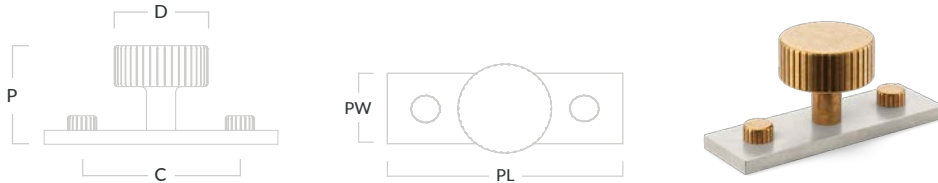

MIX Straight Knurled Cabinet Knob & Backplate

Code	Diameter (D)	Centres (C)	Projection (P)	Plate Length (PL)	Plate Width (PW)
MIX2/54	32mm	54mm	34mm	80mm	25mm
MIX2/128	32mm	128mm	34mm	154mm	25mm
MIX2/192	32mm	192mm	34mm	218mm	25mm