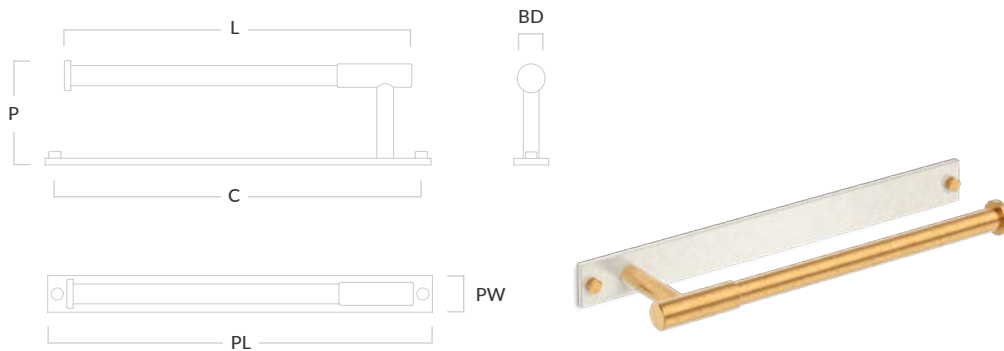

MIX Plain Hand Towel Rail With Plate

Code	Length (L)	Centres (C)	Bar Diameter (BD)	Projection (P)	Plate Length (PL)	Plate Width (PW)
MIX3/H/TRAIL/250	326mm	344mm	19mm	95mm	362mm	35mm