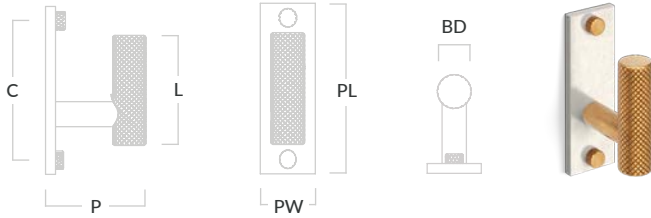

MIX Diamond Knurled Large Hook With Vertical Plate

Code	Length (L)	Centres (C)	Bar Diameter (BD)	Projection (P)	Plate Length (PL)	Plate Width (PW)
MIX1/V/HOOK/106	70mm	88mm	22mm	64mm	106mm	35mm