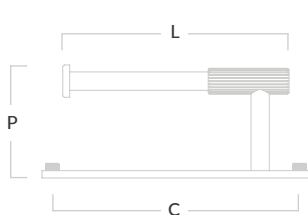

In-situ and product photographed in our aged brass (BEL) and aged nickel (NBP) finishes.