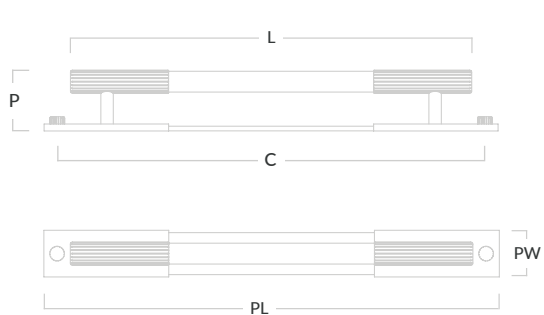

MIX Straight Knurled Cabinet Handle & Backplate

Code	Length (L)	Centres (C)	Bar Diameter (BD)	Projection (P)	Plate Length (PL)	Plate Width (PW)
MIX2/PULL/128	170mm	128mm	11mm	39mm	198mm	25mm
MIX2/160	202mm	160mm	11mm	39mm	230mm	25mm
MIX2/224	274mm	224mm	14mm	42mm	310mm	32mm
MIX2/288	338mm	288mm	14mm	42mm	374mm	32mm
MIX2/APP/384	434mm	384mm	18mm	56mm	470mm	35mm
MIX2/APP/608	658mm	608mm	18mm	56mm	694mm	35mm