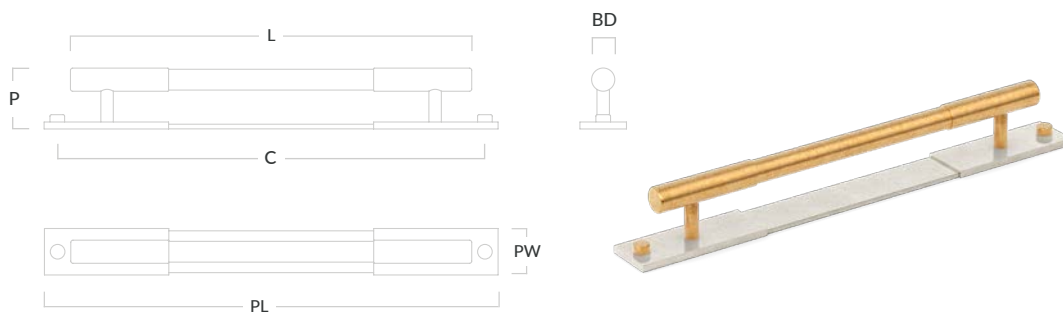

MIX Plain Cabinet Handle & Backplate

Code	Length (L)	Centres (C)	Bar Diameter (BD)	Projection (P)	Plate Length (PL)	Plate Width (PW)
MIX3/PULL/128	170mm	128mm	11mm	39mm	198mm	25mm
MIX3/160	202mm	160mm	11mm	39mm	230mm	25mm
MIX3/224	274mm	224mm	14mm	42mm	310mm	32mm
MIX3/288	338mm	288mm	14mm	42mm	374mm	32mm
MIX3/APP/384	434mm	384mm	18mm	56mm	470mm	35mm
MIX3/APP/608	658mm	608mm	18mm	56mm	694mm	35mm