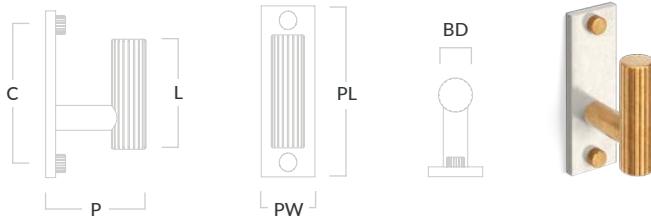

MIX Straight Knurled Large Hook With Vertical Plate

Code	Length (L)	Centres (C)	Bar Diameter (BD)	Projection (P)	Plate Length (PL)	Plate Width (PW)
MIX2/V/HOOK/106	70mm	88mm	22mm	64mm	106mm	35mm