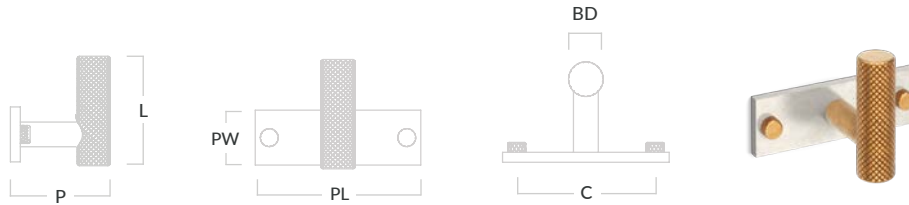

MIX Diamond Knurled Large Hook With Horizontal Plate

Code	Length (L)	Centres (C)	Bar Diameter (BD)	Projection (P)	Plate Length (PL)	Plate Width (PW)
MIX1/H/HOOK/106	70mm	88mm	22mm	64mm	106mm	35mm