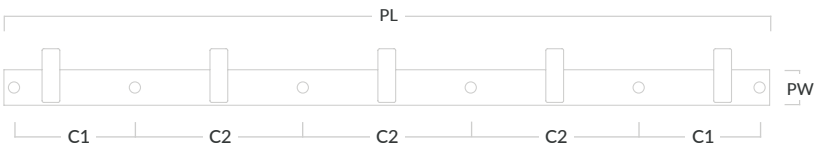

## MIX Plain Cabinet Handle & Backplate

Code	Length (L)	Centres (C)	Bar Diameter (BD)	Projection (P)	Plate Length (PL)	Plate Width (PW)
MIX3/PULL/128	170mm	128mm	11mm	39mm	198mm	25mm
MIX3/160	202mm	160mm	11mm	39mm	230mm	25mm
MIX3/224	274mm	224mm	14mm	42mm	310mm	32mm
MIX3/288	338mm	288mm	14mm	42mm	374mm	32mm
MIX3/APP/384	434mm	384mm	18mm	56mm	470mm	35mm
MIX3/APP/608	658mm	608mm	18mm	56mm	694mm	35mm

## MIX Plain Wall Hook Rack

Code	Centres (C1)	Centres (C2)	Projection (P)	Plate Length (PL)	Plate Width (PW)
MIX3/HOOK/384	108mm	150mm	38mm	384mm	32mm

Code	Centres (C1)	Centres (C2)	Projection (P)	Plate Length (PL)	Plate Width (PW)
MIX3/HOOK/684	108mm	150mm	38mm	684mm	32mm