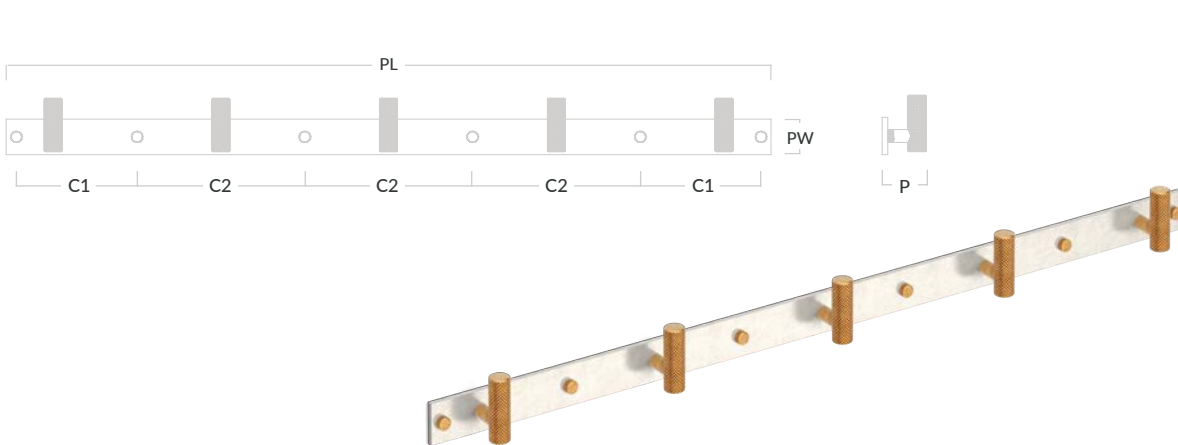

Code	Centres (C1)	Centres (C2)	Projection (P)	Plate Length (PL)	Plate Width (PW)
MIX1/HOOK/684	108mm	150mm	38mm	684mm	32mm