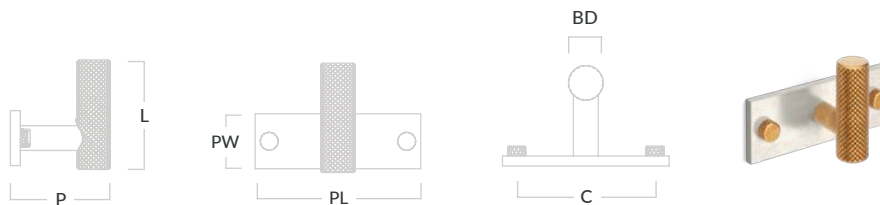

MIX Diamond Knurled Single Horizontal Wall Hook

Code	Length (L)	Centres (C)	Bar Diameter (BD)	Projection (P)	Plate Length (PL)	Plate Width (PW)
MIX1/H/HOOK/84	48mm	66mm	16mm	38mm	84mm	32mm