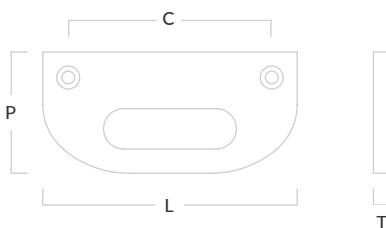

Code	Length (L)	Centres (C)	Projection (P)	Slot Measurements	Thickness (T)
LOP/MORTISED/100	100mm	80mm	48mm	52x16mm	6mm
LOP/MORTISED/150	150mm	130mm	48mm	102x16mm	6mm
LOP/MORTISED/200	200mm	180mm	48mm	152x16mm	6mm
LOP/MORTISED/250	250mm	230mm	48mm	202x16mm	6mm
LOP/MORTISED/300	300mm	280mm	48mm	252x16mm	6mm
LOP/MORTISED/APP/400	400mm	380mm	48mm	352x16mm	10mm
LOP/MORTISED/APP/500	500mm	480mm	48mm	452x16mm	10mm

In-situ photographed in our dark bronze (DBZ) finish. Product photographed in our aged brass (BEL) finish.

Loop Surface Mounted Cabinet Handle & Appliance Handle

Code	Length (L)	Centres (C)	Projection (P)	Slot Measurements	Thickness (T)
LOP/SURFACE/100	100mm	80mm	38mm	52x16mm	6mm
LOP/SURFACE/150	150mm	130mm	38mm	102x16mm	6mm
LOP/SURFACE/200	200mm	180mm	38mm	152x16mm	6mm
LOP/SURFACE/250	250mm	230mm	38mm	202x16mm	6mm
LOP/SURFACE/300	300mm	280mm	38mm	252x16mm	6mm
LOP/SURFACE/APP/400	400mm	380mm	38mm	352x16mm	10mm
LOP/SURFACE/APP/500	500mm	480mm	38mm	352x16mm	10mm

Loop Cabinet Knob

Code	Diameter (Dia)	Projection (P)	Base (B)
LOPK/19	19mm	24mm	6mm
LOPK/25	25mm	28mm	10mm
LOPK/32	32mm	32mm	Xmm

Product photographed in our aged brass (BEL) finish.