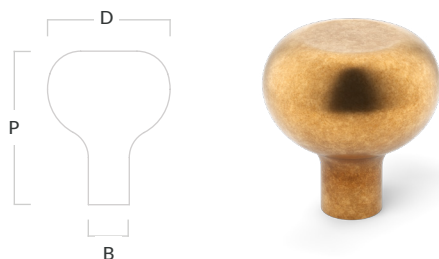

In-situ photographed in our dark bronze (DBZ) finish. Product photographed in our aged brass (BEL) finish.

Loop Surface Mounted Cabinet Handle & Appliance Handle

Code	Length (L)	Centres (C)	Projection (P)	Slot Measurements	Thickness (T)
LOP/SURFACE/100	100mm	80mm	38mm	52x16mm	6mm
LOP/SURFACE/150	150mm	130mm	38mm	102x16mm	6mm
LOP/SURFACE/200	200mm	180mm	38mm	152x16mm	6mm
LOP/SURFACE/250	250mm	230mm	38mm	202x16mm	6mm
LOP/SURFACE/300	300mm	280mm	38mm	252x16mm	6mm
LOP/SURFACE/APP/400	400mm	380mm	38mm	352x16mm	10mm
LOP/SURFACE/APP/500	500mm	480mm	38mm	352x16mm	10mm

Loop Cabinet Knob

Code	Diameter (Dia)	Projection (P)	Base (B)
LOPK/19	19mm	24mm	6mm
LOPK/25	25mm	28mm	10mm
LOPK/32	32mm	32mm	Xmm

Product photographed in our aged brass (BEL) finish.