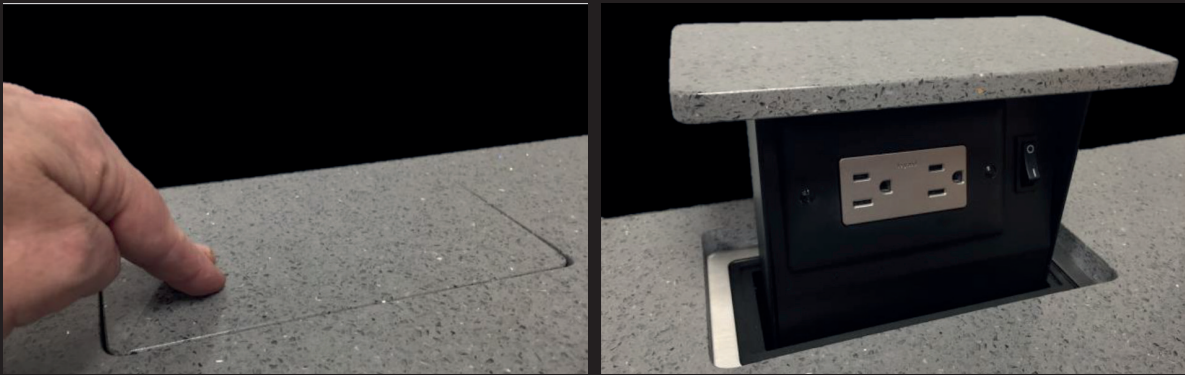

Matching Granite, Quartz and Corian worktop, with stylish shadow line

*All images are examples of use only.