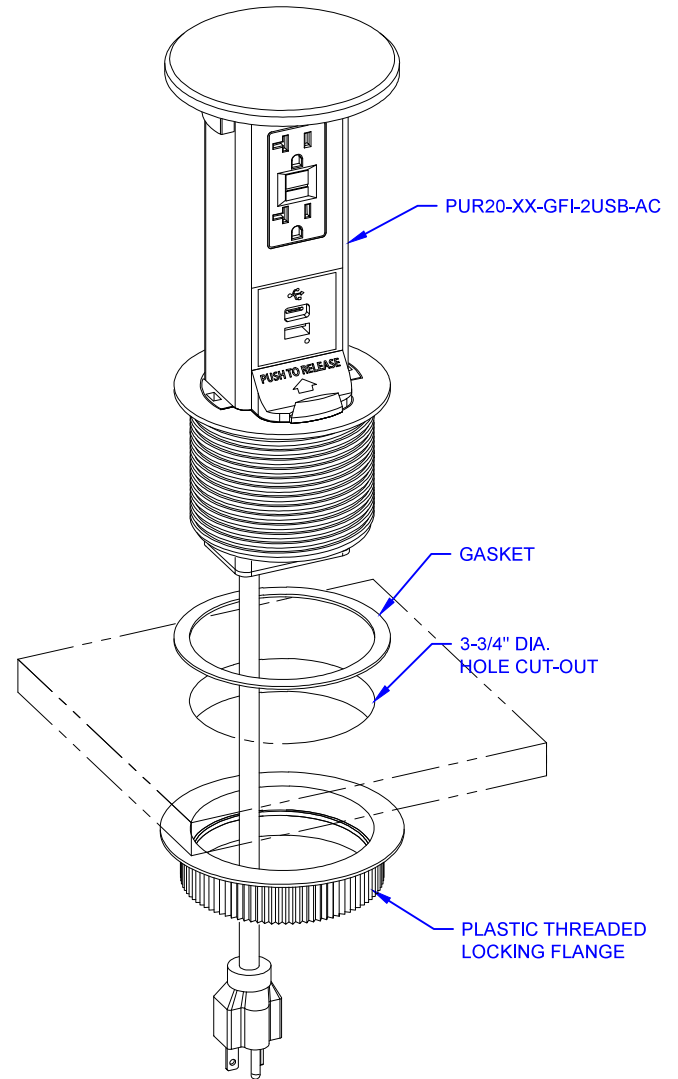

TOP VIEW

FRONT VIEW

**LEW ELECTRIC
FITTINGS COMPANY**
SERVING THE ELECTRICAL INDUSTRY SINCE 1901
371 Randy Rd, Carol Stream, IL 60188
PHONE: 630.665.2075

UNLESS OTHERWISE SPECIFIED:		NAME	DATE
DIMENSIONS ARE IN INCHES		DRAWN	SMK
TOLERANCES:			
FRACTIONAL ±			
ANGULAR: MACH ±			
TWO PLACE DECIMAL ±			
THREE PLACE DECIMAL ±			
INTERPRET GEOMETRIC TOLERANCING PER:		TILE:	
MATERIAL		PUR20-XX-GFI-2USB-AC	
FINISH		SIZE DWG. NO.	
DO NOT SCALE DRAWING		A 000001	
		REV A	
		WEIGHT: SHEET 1 OF 1	