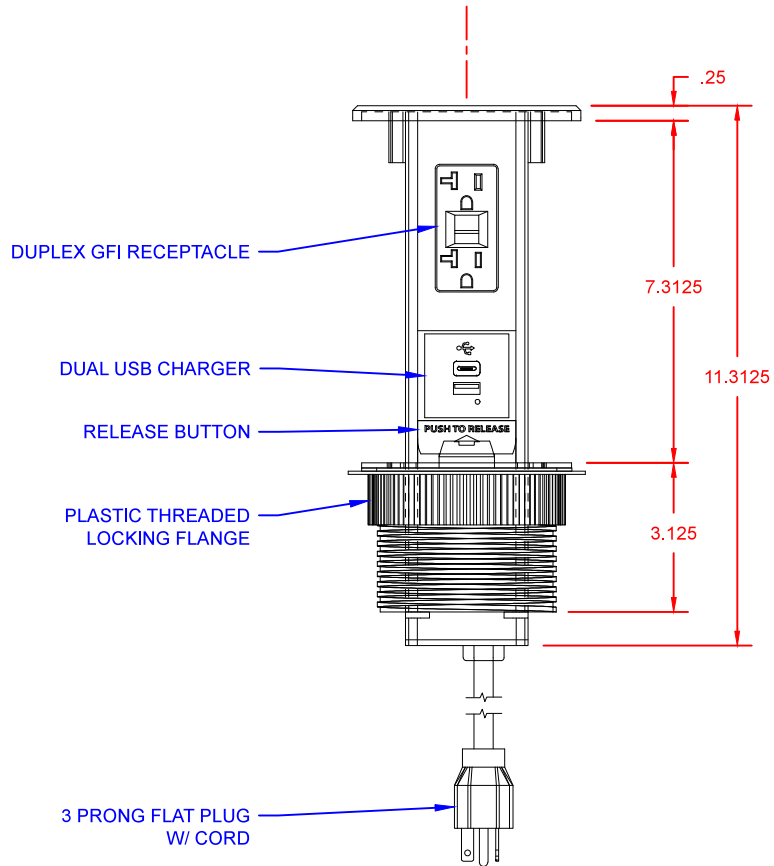

TOP VIEW

FRONT VIEW

**LEW ELECTRIC
FITTINGS COMPANY**
SERVING THE ELECTRICAL INDUSTRY SINCE 1901
371 Randy Rd, Carol Stream, IL 60188
PHONE: 630.665.2075

UNLESS OTHERWISE SPECIFIED:		NAME	DATE
DIMENSIONS ARE IN INCHES		DRAWN	SMK
TOLERANCES:			
FRACTIONAL ±			
ANGULAR: MACH ±			
TWO PLACE DECIMAL ±			
THREE PLACE DECIMAL ±			
INTERPRET GEOMETRIC TOLERANCING PER:		TILE:	
MATERIAL		PUR20-XX-GFI-2USB-AC	
FINISH		SIZE DWG. NO.	
DO NOT SCALE DRAWING		A 000001	
		REV A	
		WEIGHT: SHEET 1 OF 1	