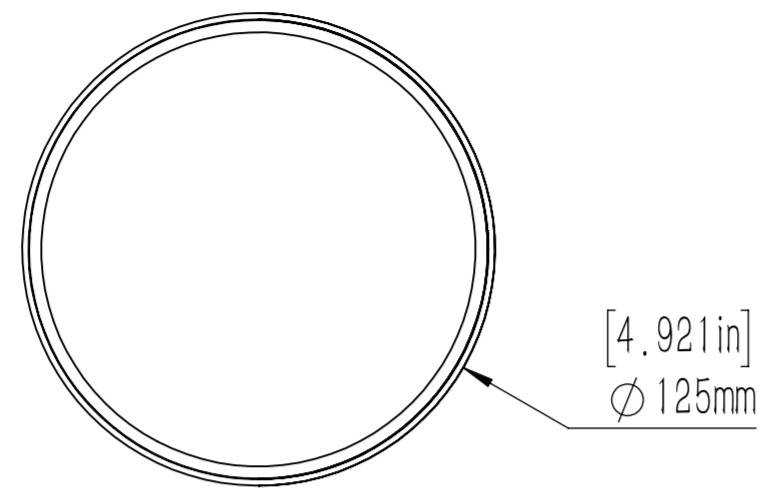

DESCRIPTION:  
Pop up receptacle with 20 amp GFI  
receptacle, 2 USB ports and stainless top.

\* Nine foot cord with 20 amp plug included  
but not shown.

**LEW ELECTRIC**  
**FITTINGS COMPANY**  
SERVING THE ELECTRICAL INDUSTRY SINCE 1901  
371 Randy Road, Carol Stream, IL 60188  
PHONE: (630) 665-2075

UNLESS OTHERWISE SPECIFIED:	NAME	DATE	
DIMENSIONS ARE IN INCHES	DRAWN	P.J.G	12/31/2007
TOLERANCES:			
FRACTIONAL :			TITLE:
ANGULAR: MACH :			<b>PUR20-SS-GFI-2USB</b>
TWO PLACE DECIMAL :			
THREE PLACE DECIMAL :			
INTERPRET GEOMETRIC			
TOLERANCING PER:	COMMENTS:		
MATERIAL			
FINISH			
DO NOT SCALE DRAWING			
	SIZE	DWG. NO.	REV
	<b>C</b>	<b>1001790</b>	<b>A</b>
	WEIGHT:	SHEET 12 OF 12	