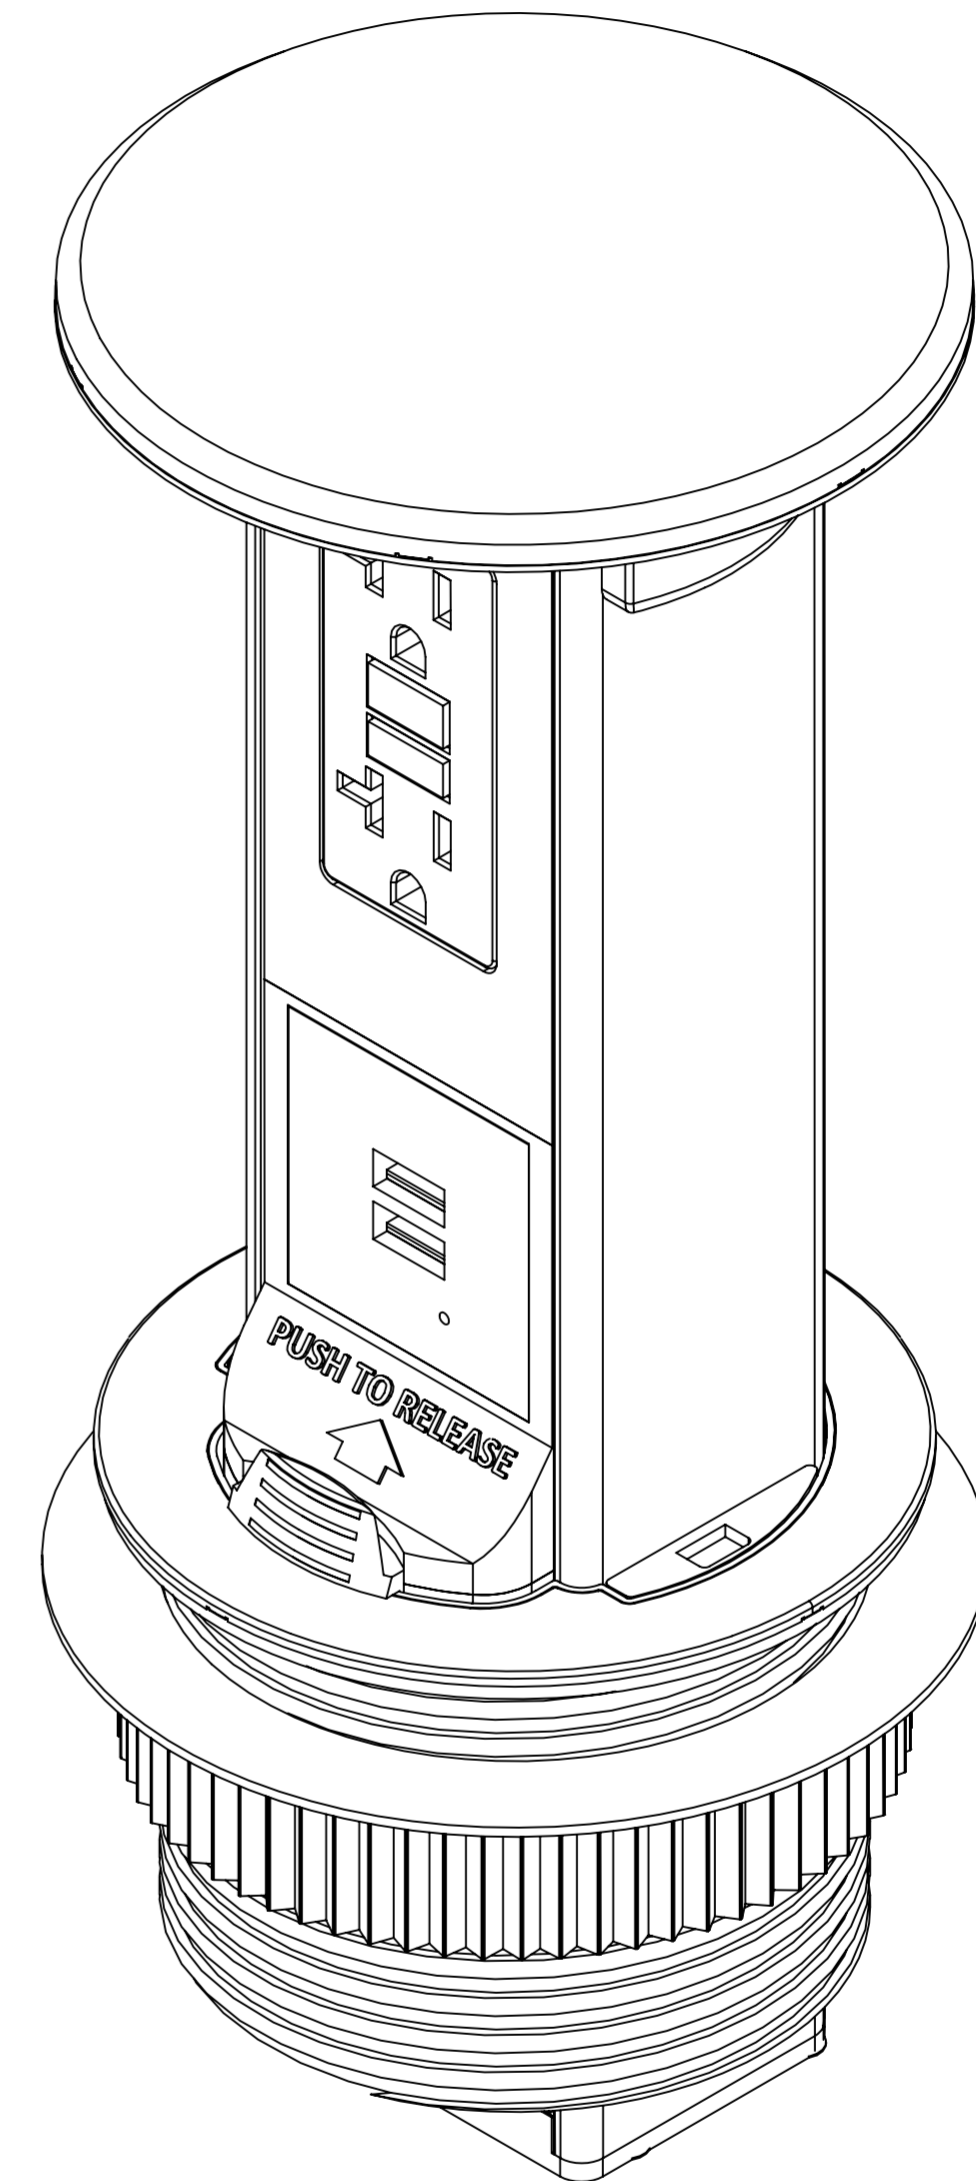

DESCRIPTION:  
Pop up receptacle with 20 amp GFI  
receptacle, 2 USB ports and stainless top.

\* Nine foot cord with 20 amp plug included  
but not shown.

**LEW ELECTRIC**  
**FITTINGS COMPANY**  
SERVING THE ELECTRICAL INDUSTRY SINCE 1901  
371 Randy Road, Carol Stream, IL 60188  
PHONE: (630) 665-2075

UNLESS OTHERWISE SPECIFIED:	NAME	DATE	
DIMENSIONS ARE IN INCHES	DRAWN	P.J.G	12/31/2007
TOLERANCES:			
FRACTIONAL :			TITLE:
ANGULAR: MACH :			<b>PUR20-SS-GFI-2USB</b>
TWO PLACE DECIMAL :			
THREE PLACE DECIMAL :			
INTERPRET GEOMETRIC			
TOLERANCING PER:	COMMENTS:		
MATERIAL			
FINISH			
DO NOT SCALE DRAWING			
	SIZE	DWG. NO.	REV
	<b>C</b>	<b>1001790</b>	<b>A</b>
	WEIGHT:	SHEET 12 OF 12	