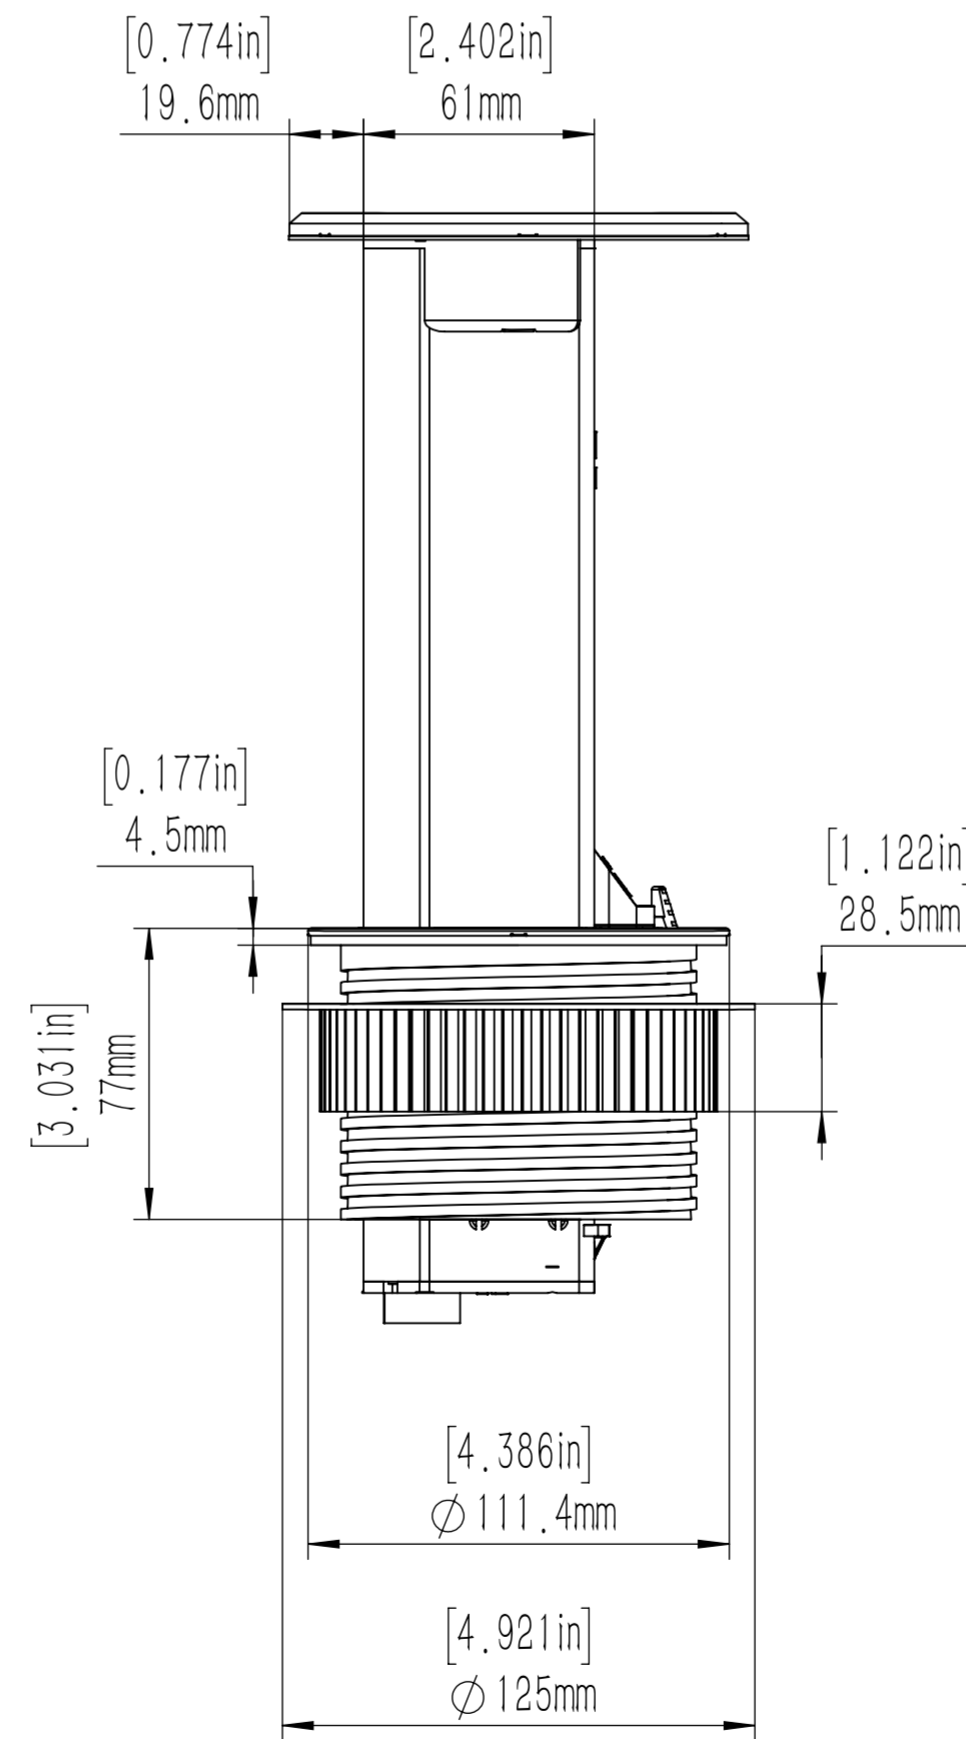

DESCRIPTION:  
Pop up receptacle with 20 amp GFI  
receptacle, 2 USB ports and stainless top.

\* Nine foot cord with 20 amp plug included  
but not shown.

**LEW ELECTRIC**  
**FITTINGS COMPANY**  
SERVING THE ELECTRICAL INDUSTRY SINCE 1901  
371 Randy Road, Carol Stream, IL 60188  
PHONE: (630) 665-2075

UNLESS OTHERWISE SPECIFIED:	NAME	DATE	
DIMENSIONS ARE IN INCHES	DRAWN	P.J.G	12/31/2007
TOLERANCES:			
FRACTIONAL :			TITLE:
ANGULAR: MACH :			<b>PUR20-SS-GFI-2USB</b>
TWO PLACE DECIMAL :			
THREE PLACE DECIMAL :			
INTERPRET GEOMETRIC			
TOLERANCING PER:	COMMENTS:		
MATERIAL			
FINISH			
DO NOT SCALE DRAWING			
	SIZE	DWG. NO.	REV
	<b>C</b>	<b>1001790</b>	<b>A</b>
	WEIGHT:	SHEET 12 OF 12	