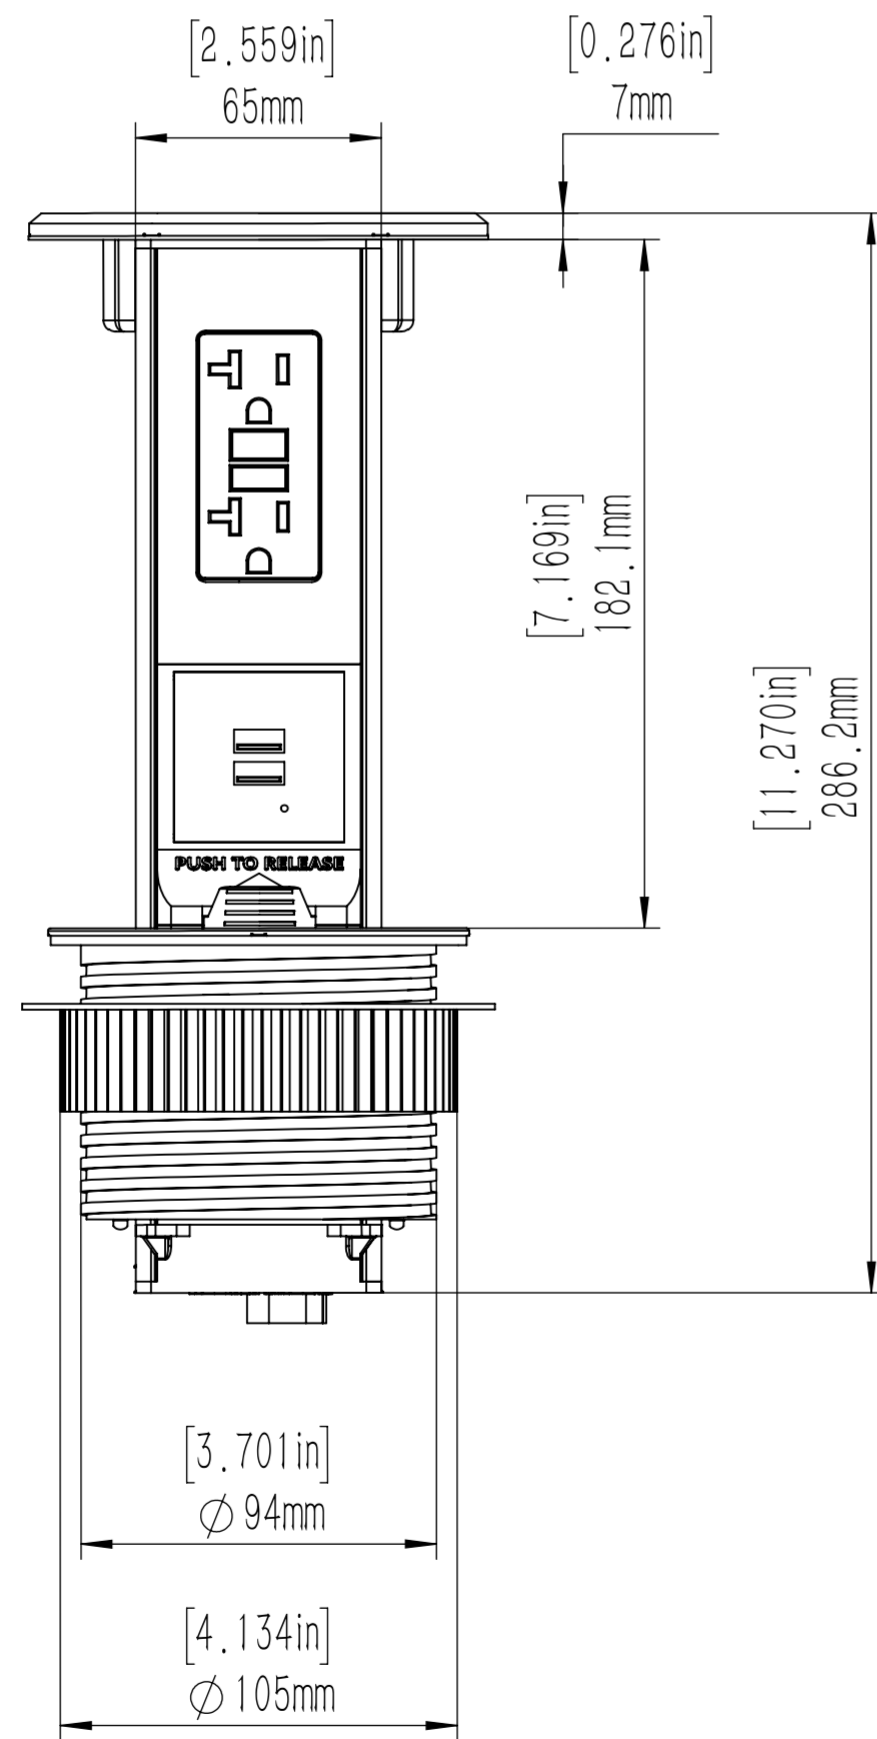

DESCRIPTION:  
Pop up receptacle with 20 amp GFI  
receptacle, 2 USB ports and stainless top.

\* Nine foot cord with 20 amp plug included  
but not shown.

**LEW ELECTRIC**  
**FITTINGS COMPANY**  
SERVING THE ELECTRICAL INDUSTRY SINCE 1901  
371 Randy Road, Carol Stream, IL 60188  
PHONE: (630) 665-2075

UNLESS OTHERWISE SPECIFIED:	NAME	DATE	
DIMENSIONS ARE IN INCHES	DRAWN	P.J.G	12/31/2007
TOLERANCES:			
FRACTIONAL :			TITLE:
ANGULAR: MACH :			<b>PUR20-SS-GFI-2USB</b>
TWO PLACE DECIMAL :			
THREE PLACE DECIMAL :			
INTERPRET GEOMETRIC			
TOLERANCING PER:	COMMENTS:		
MATERIAL			
FINISH			
DO NOT SCALE DRAWING			
	SIZE	DWG. NO.	REV
	<b>C</b>	<b>1001790</b>	<b>A</b>
	WEIGHT:	SHEET 12 OF 12	