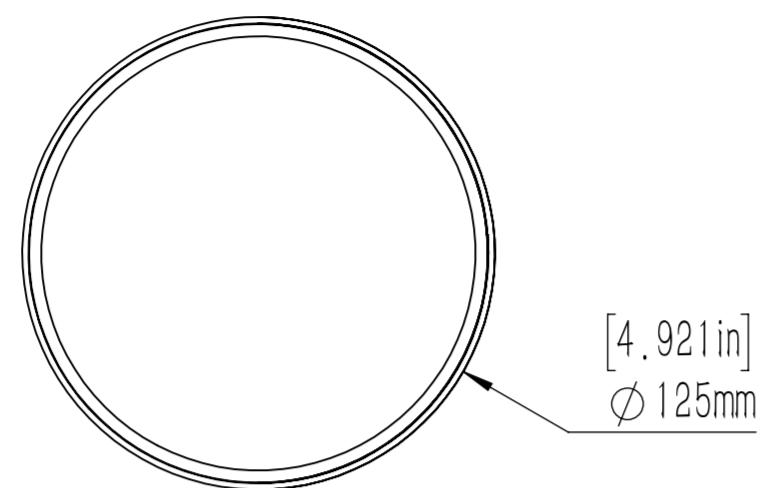

DESCRIPTION:
 Pop up receptacle with 20 amp GFI
 receptacle, 2 USB ports and white resin top
 with wireless charging.

* Nine foot cord with 20 amp plug included
 but not shown.

LEW ELECTRIC
FITTINGS COMPANY
 SERVING THE ELECTRICAL INDUSTRY SINCE 1901
 371 Randy Road, Carol Stream, IL 60188
 PHONE: (630) 665-2075

UNLESS OTHERWISE SPECIFIED:		NAME	DATE
DIMENSIONS ARE IN INCHES		DRAWN	P.J.G
TOLERANCES:			12/31/2007
FRACTIONAL :		TITLE:	
ANGULAR MATCH : BEND :		PUR20-RWT-GFI-2USB-QI	
TWO PLACE DECIMAL :		SIZE DWG. NO.	
THREE PLACE DECIMAL :		C 1001790	
INTERPRET GEOMETRIC		REV	
TOLERANCING PER:		A	
MATERIAL		WEIGHT:	
FINISH		SHEET 12 OF 12	
DO NOT SCALE DRAWING			