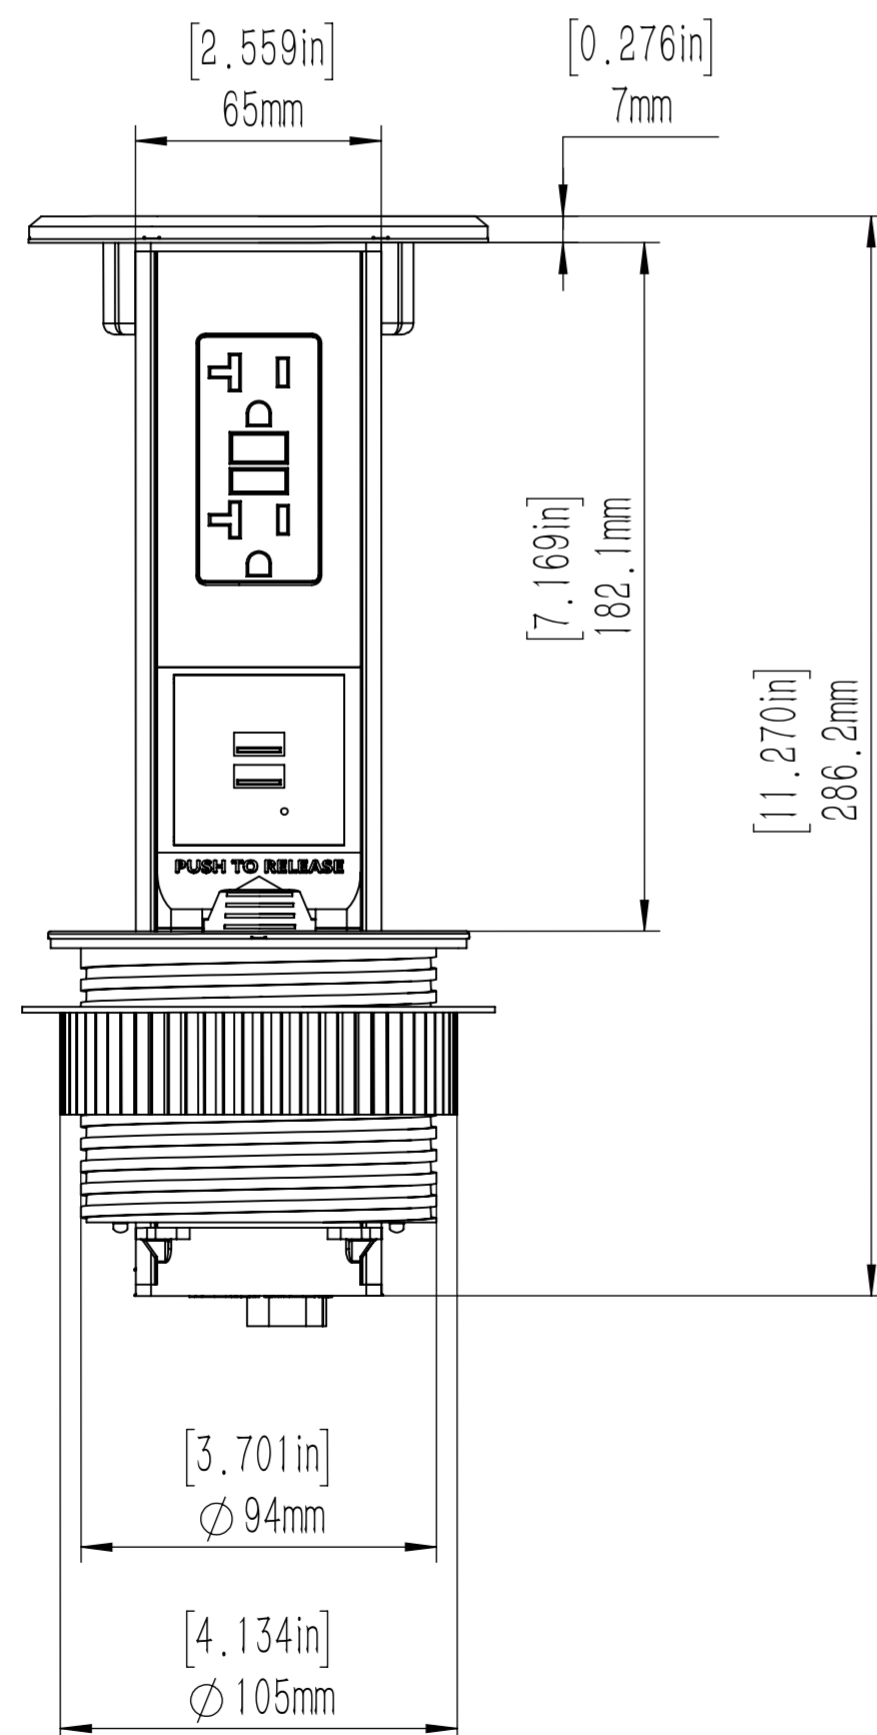

DESCRIPTION:
 Pop up receptacle with 20 amp GFI
 receptacle, 2 USB ports and white resin top
 with wireless charging.

* Nine foot cord with 20 amp plug included
 but not shown.

LEW ELECTRIC
FITTINGS COMPANY
 SERVING THE ELECTRICAL INDUSTRY SINCE 1901
 371 Randy Road, Carol Stream, IL 60188
 PHONE: (630) 665-2075

UNLESS OTHERWISE SPECIFIED:		NAME	DATE
DIMENSIONS ARE IN INCHES		DRAWN	P.J.G
TOLERANCES:			12/31/2007
FRACTIONAL :		TITLE:	
ANGULAR MATCH : BEND :		PUR20-RWT-GFI-2USB-QI	
TWO PLACE DECIMAL :		SIZE DWG. NO.	
THREE PLACE DECIMAL :		C 1001790	
INTERPRET GEOMETRIC		REV	
TOLERANCING PER:		A	
MATERIAL		WEIGHT:	
FINISH		SHEET 12 OF 12	
DO NOT SCALE DRAWING			