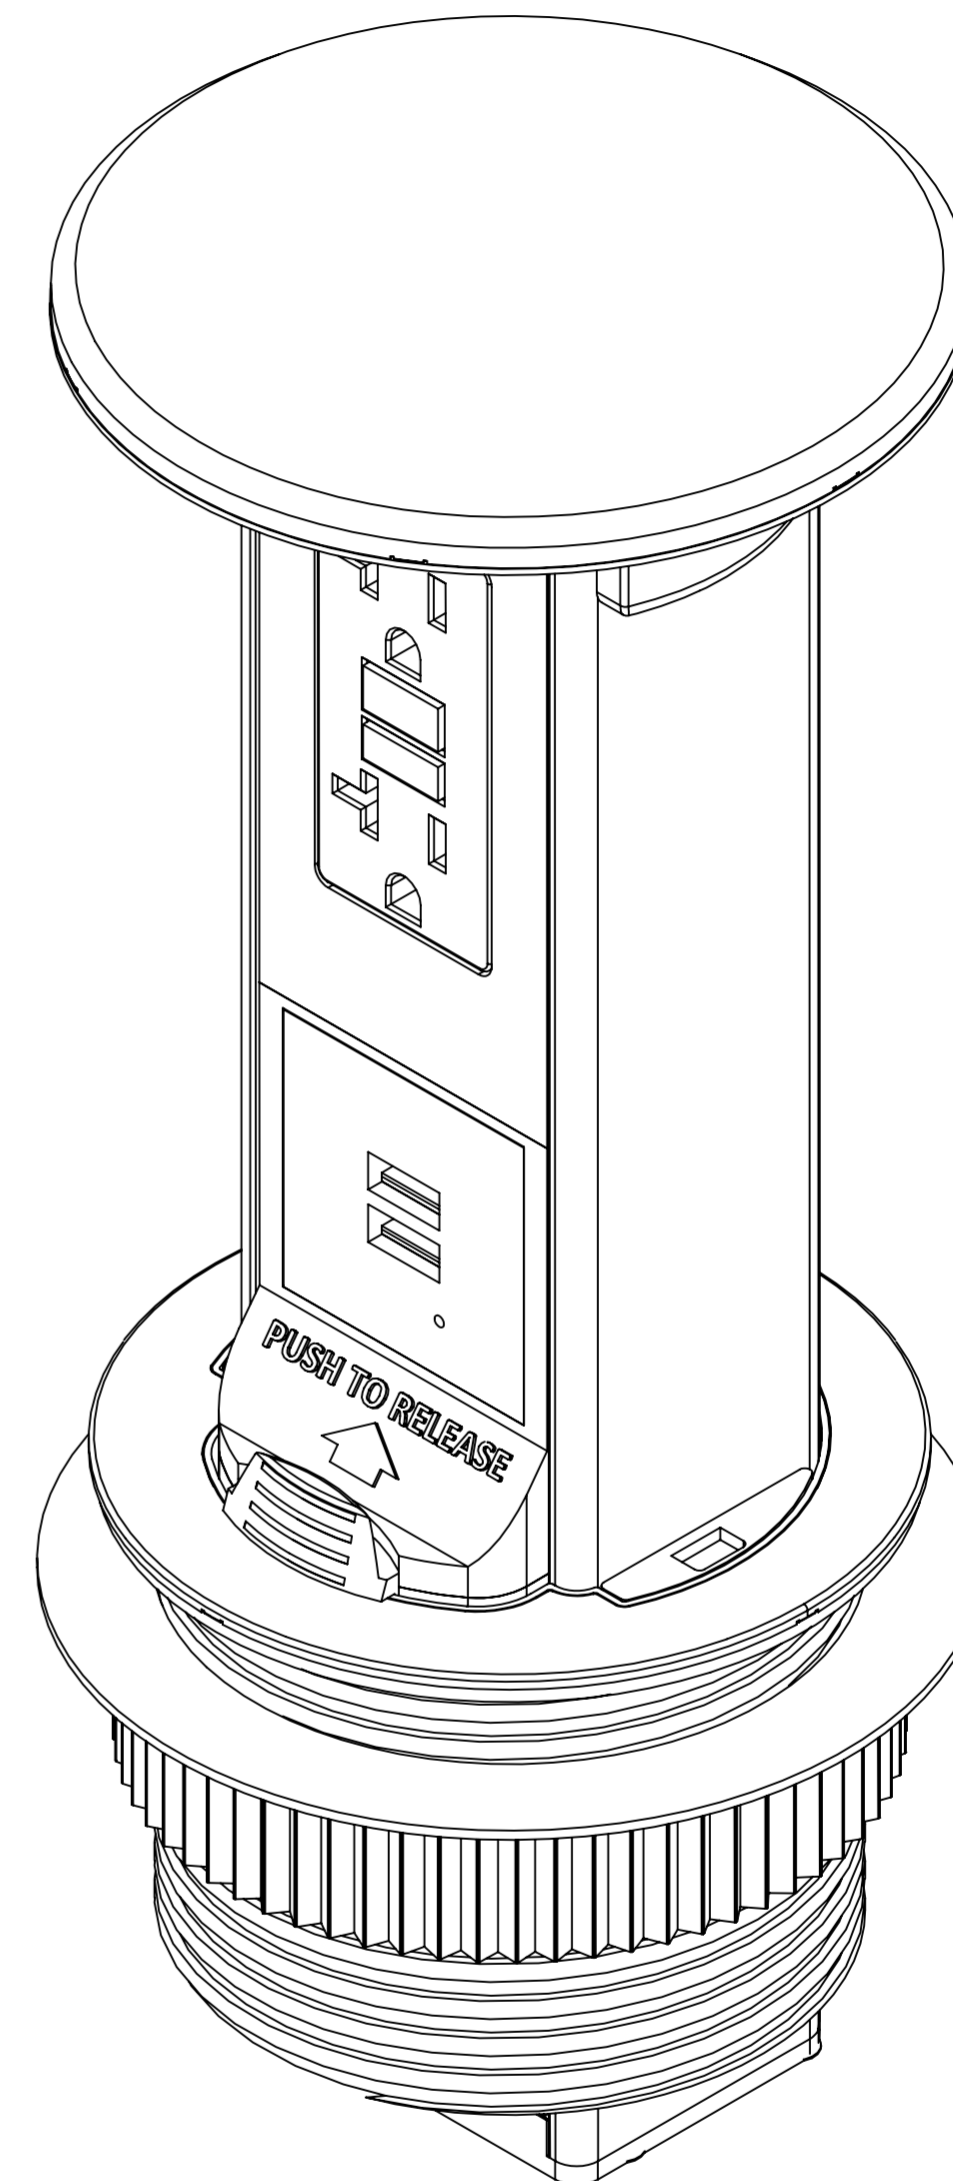

DESCRIPTION:
 Pop up receptacle with 20 amp GFI
 receptacle, 2 USB ports and white resin top
 with wireless charging.

* Nine foot cord with 20 amp plug included
 but not shown.

LEW ELECTRIC
FITTINGS COMPANY
 SERVING THE ELECTRICAL INDUSTRY SINCE 1901
 371 Randy Road, Carol Stream, IL 60188
 PHONE: (630) 665-2075

UNLESS OTHERWISE SPECIFIED:		NAME	DATE
DIMENSIONS ARE IN INCHES		DRAWN	P.J.G
TOLERANCES:			12/31/2007
FRACTIONAL :		TITLE:	
ANGULAR MATCH : BEND :		PUR20-RWT-GFI-2USB-QI	
TWO PLACE DECIMAL :		SIZE DWG. NO.	
THREE PLACE DECIMAL :		C 1001790	
INTERPRET GEOMETRIC		REV	
TOLERANCING PER:		A	
MATERIAL		WEIGHT:	
FINISH		SHEET 12 OF 12	
DO NOT SCALE DRAWING			