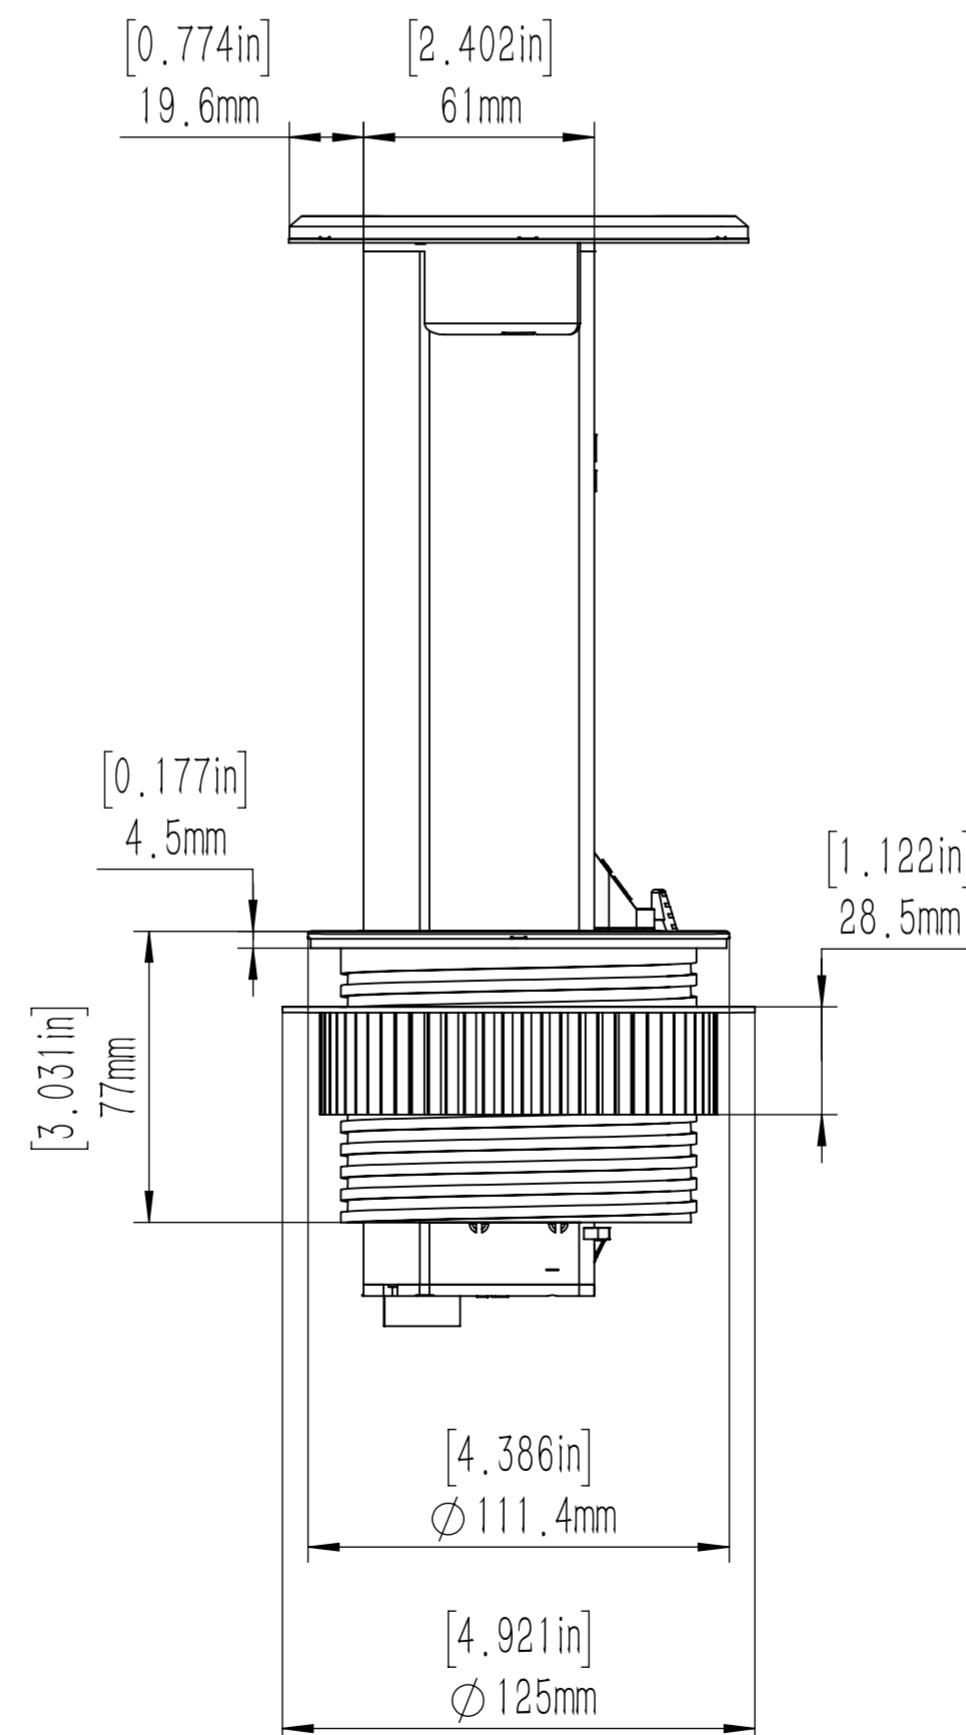

DESCRIPTION:
 Pop up receptacle with 20 amp GFI
 receptacle, 2 USB ports and white resin top
 with wireless charging.

* Nine foot cord with 20 amp plug included
 but not shown.

LEW ELECTRIC
FITTINGS COMPANY
 SERVING THE ELECTRICAL INDUSTRY SINCE 1901
 371 Randy Road, Carol Stream, IL 60188
 PHONE: (630) 665-2075

UNLESS OTHERWISE SPECIFIED:		NAME	DATE
DIMENSIONS ARE IN INCHES		DRAWN	P.J.G
TOLERANCES:			12/31/2007
FRACTIONAL :		TITLE:	
ANGULAR MATCH : BEND :		PUR20-RWT-GFI-2USB-QI	
TWO PLACE DECIMAL :		SIZE DWG. NO.	
THREE PLACE DECIMAL :		C 1001790	
INTERPRET GEOMETRIC		REV	
TOLERANCING PER:		A	
MATERIAL		WEIGHT:	
FINISH		SHEET 12 OF 12	
DO NOT SCALE DRAWING			