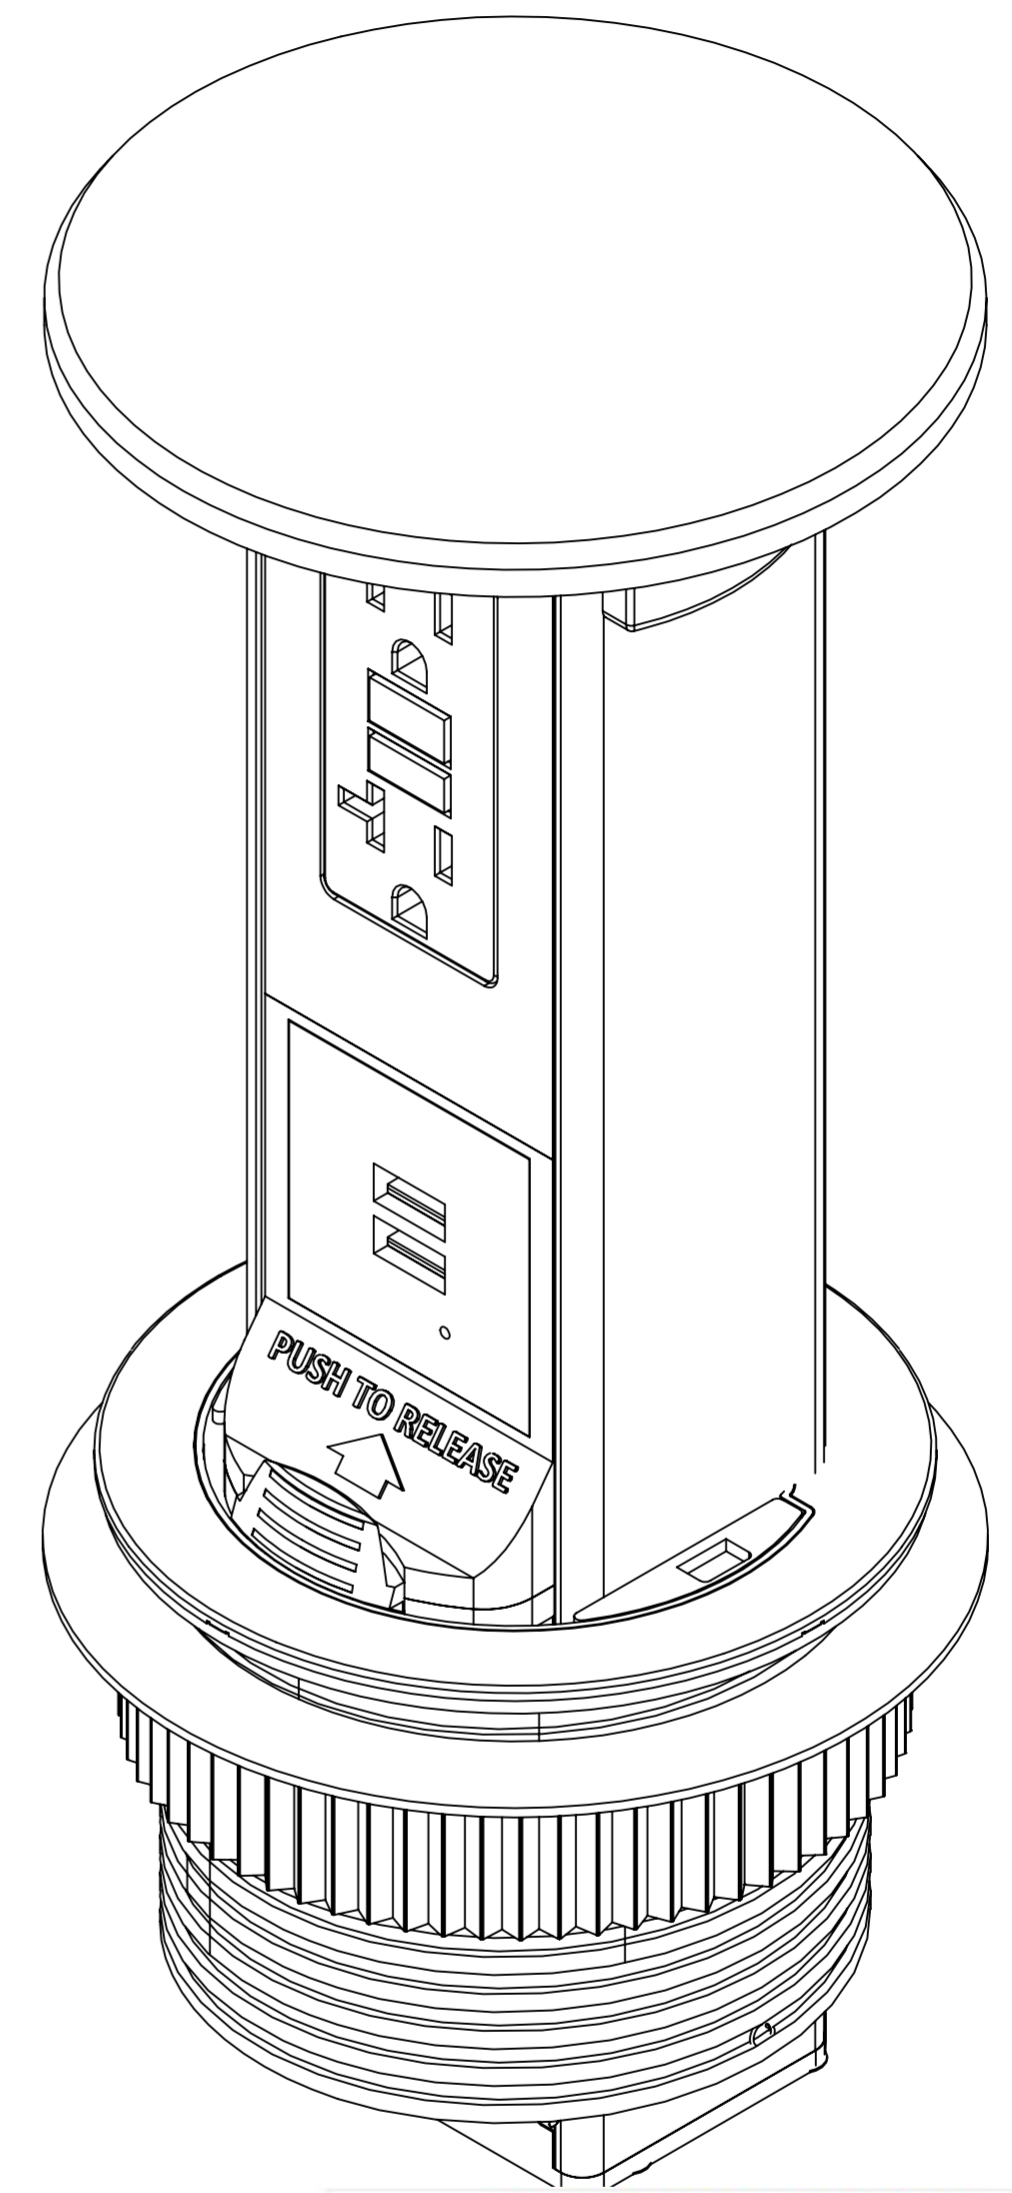

DESCRIPTION:
 Pop up receptacle with 20 amp GFI
 receptacle, 2 USB ports and stainless resin
 top with wireless charging .

* Nine foot cord with 20 amp plug included
 but not shown.

LEW ELECTRIC
FITTINGS COMPANY
 SERVING THE ELECTRICAL INDUSTRY SINCE 1901
 371 Randy Road, Carol Stream, IL 60188
 PHONE: (630) 665-2075

UNLESS OTHERWISE SPECIFIED:	NAME	DATE
DIMENSIONS ARE IN INCHES	DRAWN	PJG 12/31/2007
TOLERANCES:		
FRACTIONAL:		
ANGULAR: MACH:		
BEND:		
TWO PLACE DECIMAL:		
THREE PLACE DECIMAL:		
INTERPRET GEOMETRIC TOLERANCING PER:	COMMENTS:	
MATERIAL:		
FINISH:		
DO NOT SCALE DRAWING		

TITLE:
PUR20-RSS-GFI-2USB-QI

SIZE DWG. NO. REV
C 1001790 A

WEIGHT: SHEET 12 OF 12