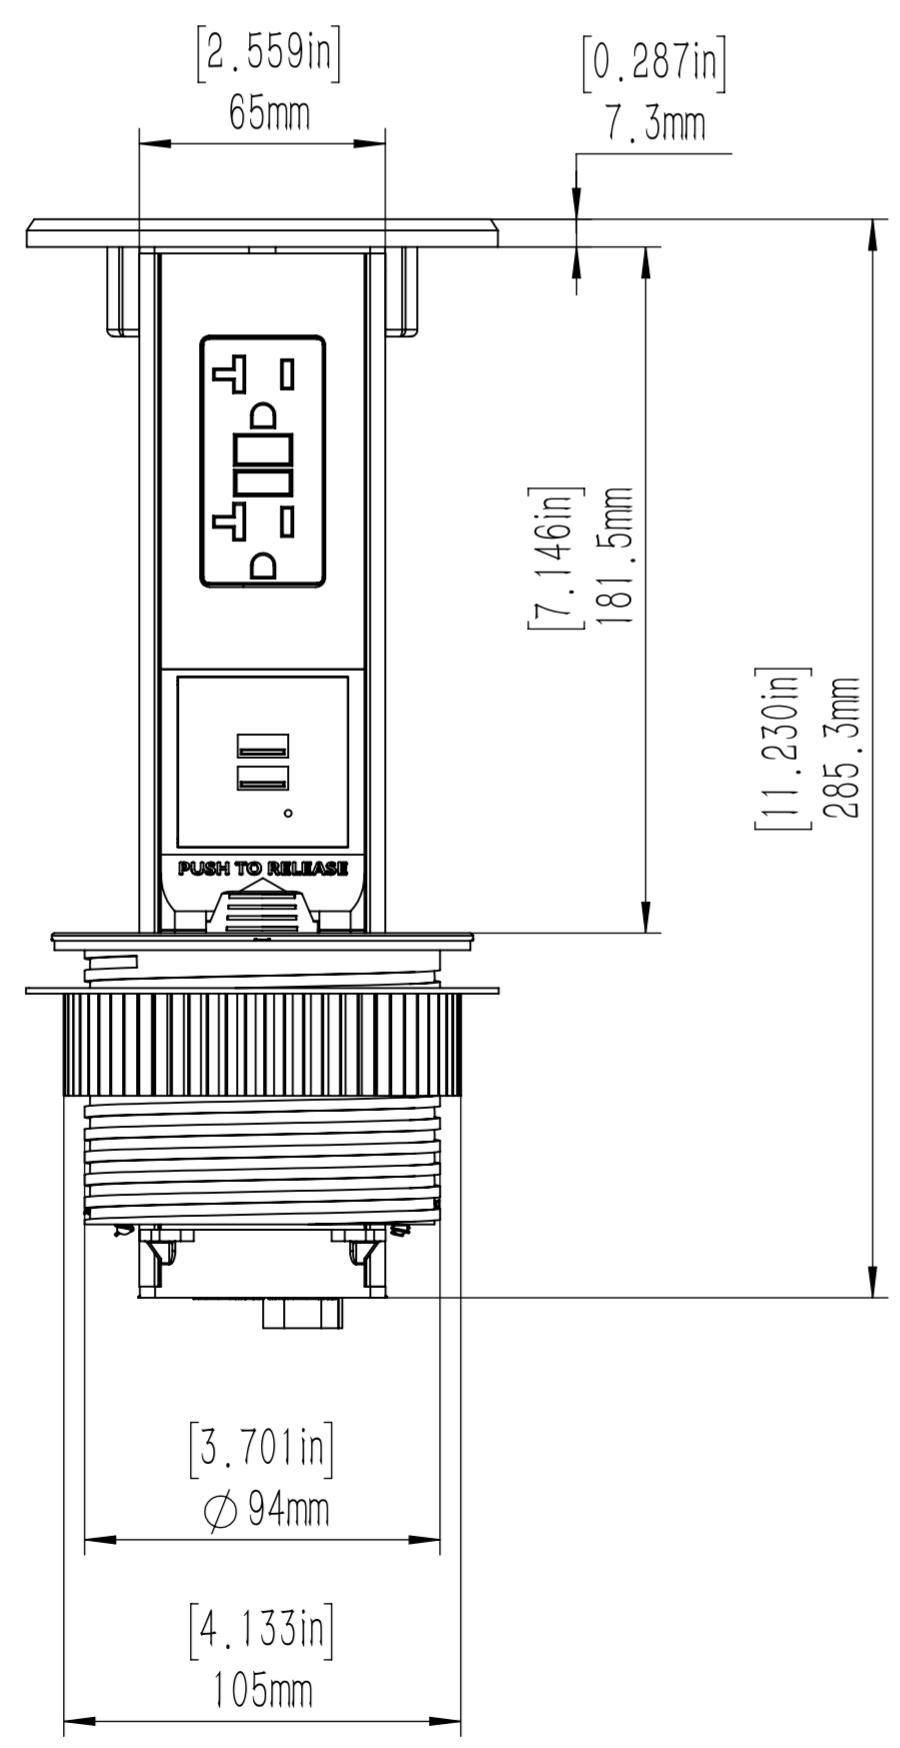

DESCRIPTION:
 Pop up receptacle with 20 amp GFI
 receptacle, 2 USB ports and stainless resin
 top with wireless charging .

* Nine foot cord with 20 amp plug included
 but not shown.

LEW ELECTRIC
FITTINGS COMPANY
 SERVING THE ELECTRICAL INDUSTRY SINCE 1901
 371 Randy Road, Carol Stream, IL 60188
 PHONE: (630) 665-2075

UNLESS OTHERWISE SPECIFIED:	NAME	DATE
DIMENSIONS ARE IN INCHES	DRAWN	PJG 12/31/2007
TOLERANCES:		
FRACTIONAL:		
ANGULAR: MACH:		
BEND:		
TWO PLACE DECIMAL:		
THREE PLACE DECIMAL:		
INTERPRET GEOMETRIC TOLERANCING PER:	COMMENTS:	
MATERIAL:		
FINISH:		
DO NOT SCALE DRAWING		

TITLE:
PUR20-RSS-GFI-2USB-QI

SIZE DWG. NO. REV
C 1001790 A

WEIGHT: SHEET 12 OF 12