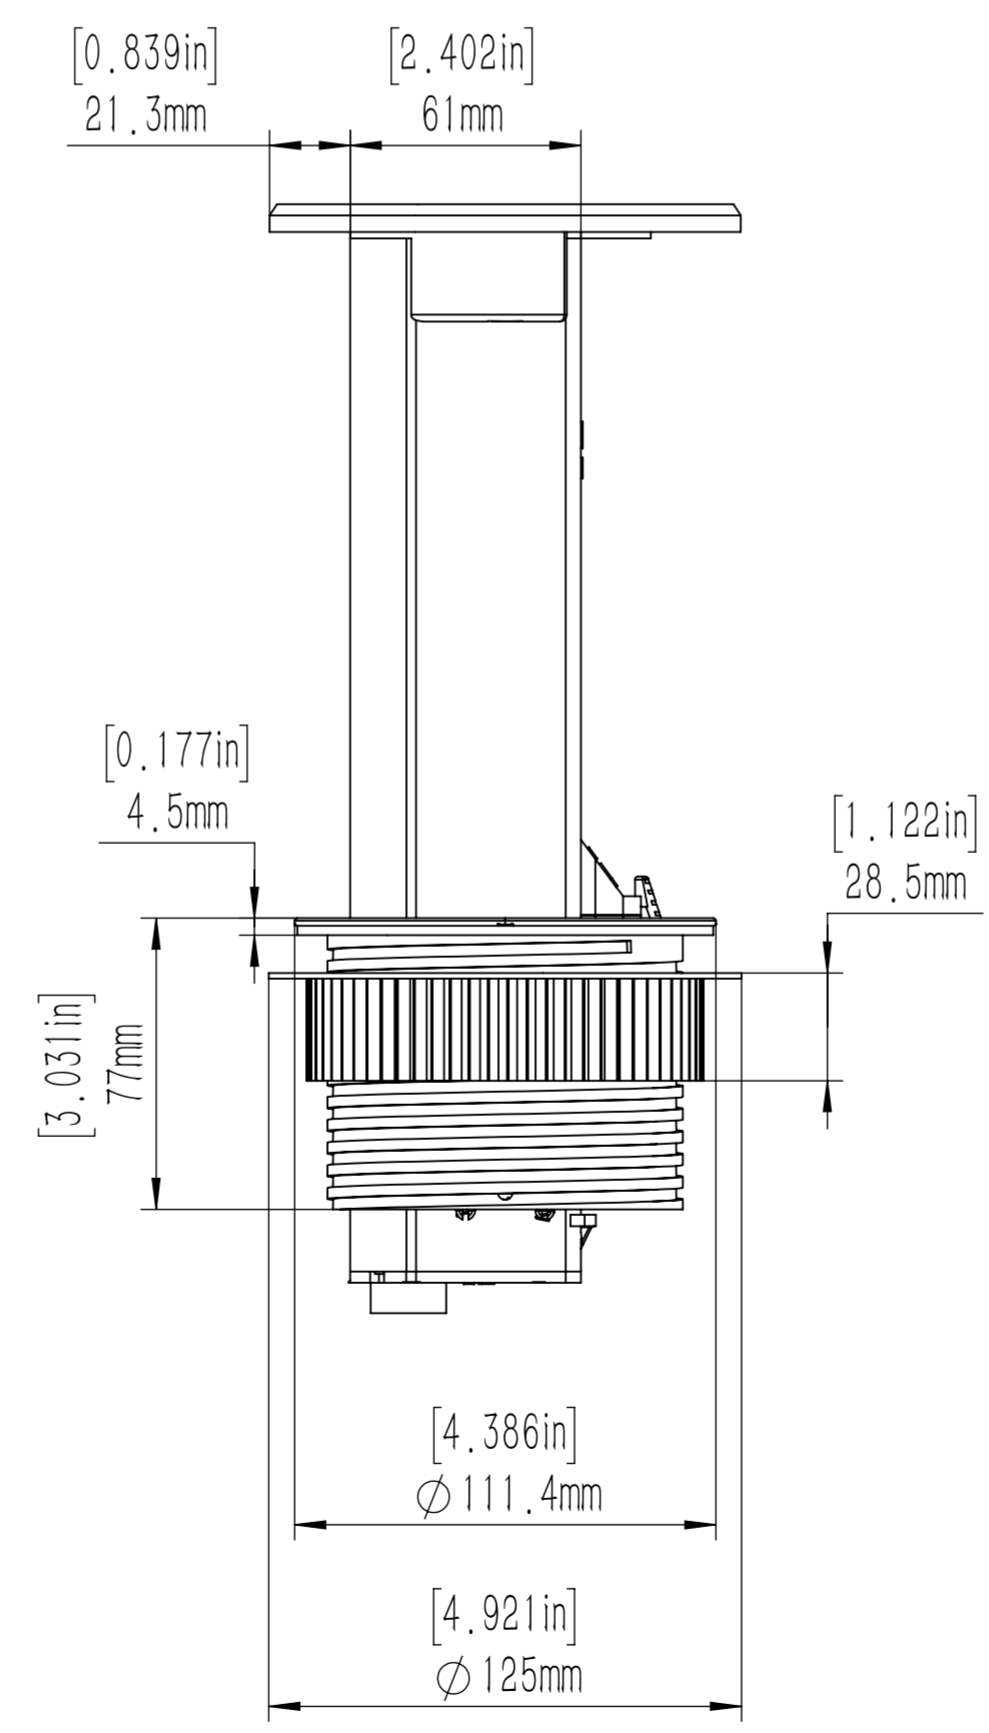

DESCRIPTION:
 Pop up receptacle with 20 amp GFI
 receptacle, 2 USB ports and stainless resin
 top with wireless charging .

* Nine foot cord with 20 amp plug included
 but not shown.

LEW ELECTRIC
FITTINGS COMPANY
 SERVING THE ELECTRICAL INDUSTRY SINCE 1901
 371 Randy Road, Carol Stream, IL 60188
 PHONE: (630) 665-2075

UNLESS OTHERWISE SPECIFIED:	NAME	DATE
DIMENSIONS ARE IN INCHES	DRAWN	PJG 12/31/2007
TOLERANCES:		
FRACTIONAL:		
ANGULAR: MACH:		
BEND:		
TWO PLACE DECIMAL:		
THREE PLACE DECIMAL:		
INTERPRET GEOMETRIC TOLERANCING PER:	COMMENTS:	
MATERIAL:		
FINISH:		
DO NOT SCALE DRAWING		

TITLE:
PUR20-RSS-GFI-2USB-QI

SIZE DWG. NO. REV
C 1001790 A

WEIGHT: SHEET 12 OF 12