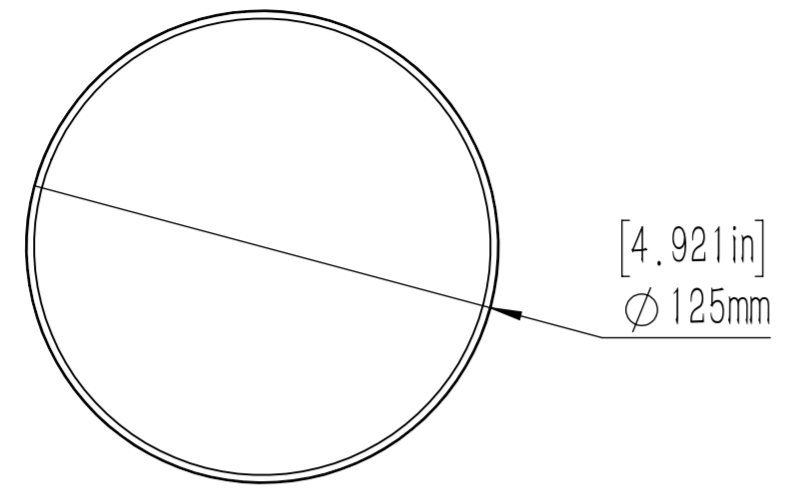

DESCRIPTION:
 Pop up receptacle with 20 amp GFI
 receptacle, 2 USB ports and stainless resin
 top with wireless charging .

* Nine foot cord with 20 amp plug included
 but not shown.

LEW ELECTRIC
FITTINGS COMPANY
 SERVING THE ELECTRICAL INDUSTRY SINCE 1901
 371 Randy Road, Carol Stream, IL 60188
 PHONE: (630) 665-2075

UNLESS OTHERWISE SPECIFIED:	NAME	DATE
DIMENSIONS ARE IN INCHES	DRAWN	PJG 12/31/2007
TOLERANCES:		
FRACTIONAL:		
ANGULAR: MACH:		
BEND:		
TWO PLACE DECIMAL:		
THREE PLACE DECIMAL:		
INTERPRET GEOMETRIC TOLERANCING PER:	COMMENTS:	
MATERIAL:		
FINISH:		
DO NOT SCALE DRAWING		

TITLE:
PUR20-RSS-GFI-2USB-QI

SIZE DWG. NO. REV
C 1001790 A

WEIGHT: SHEET 12 OF 12