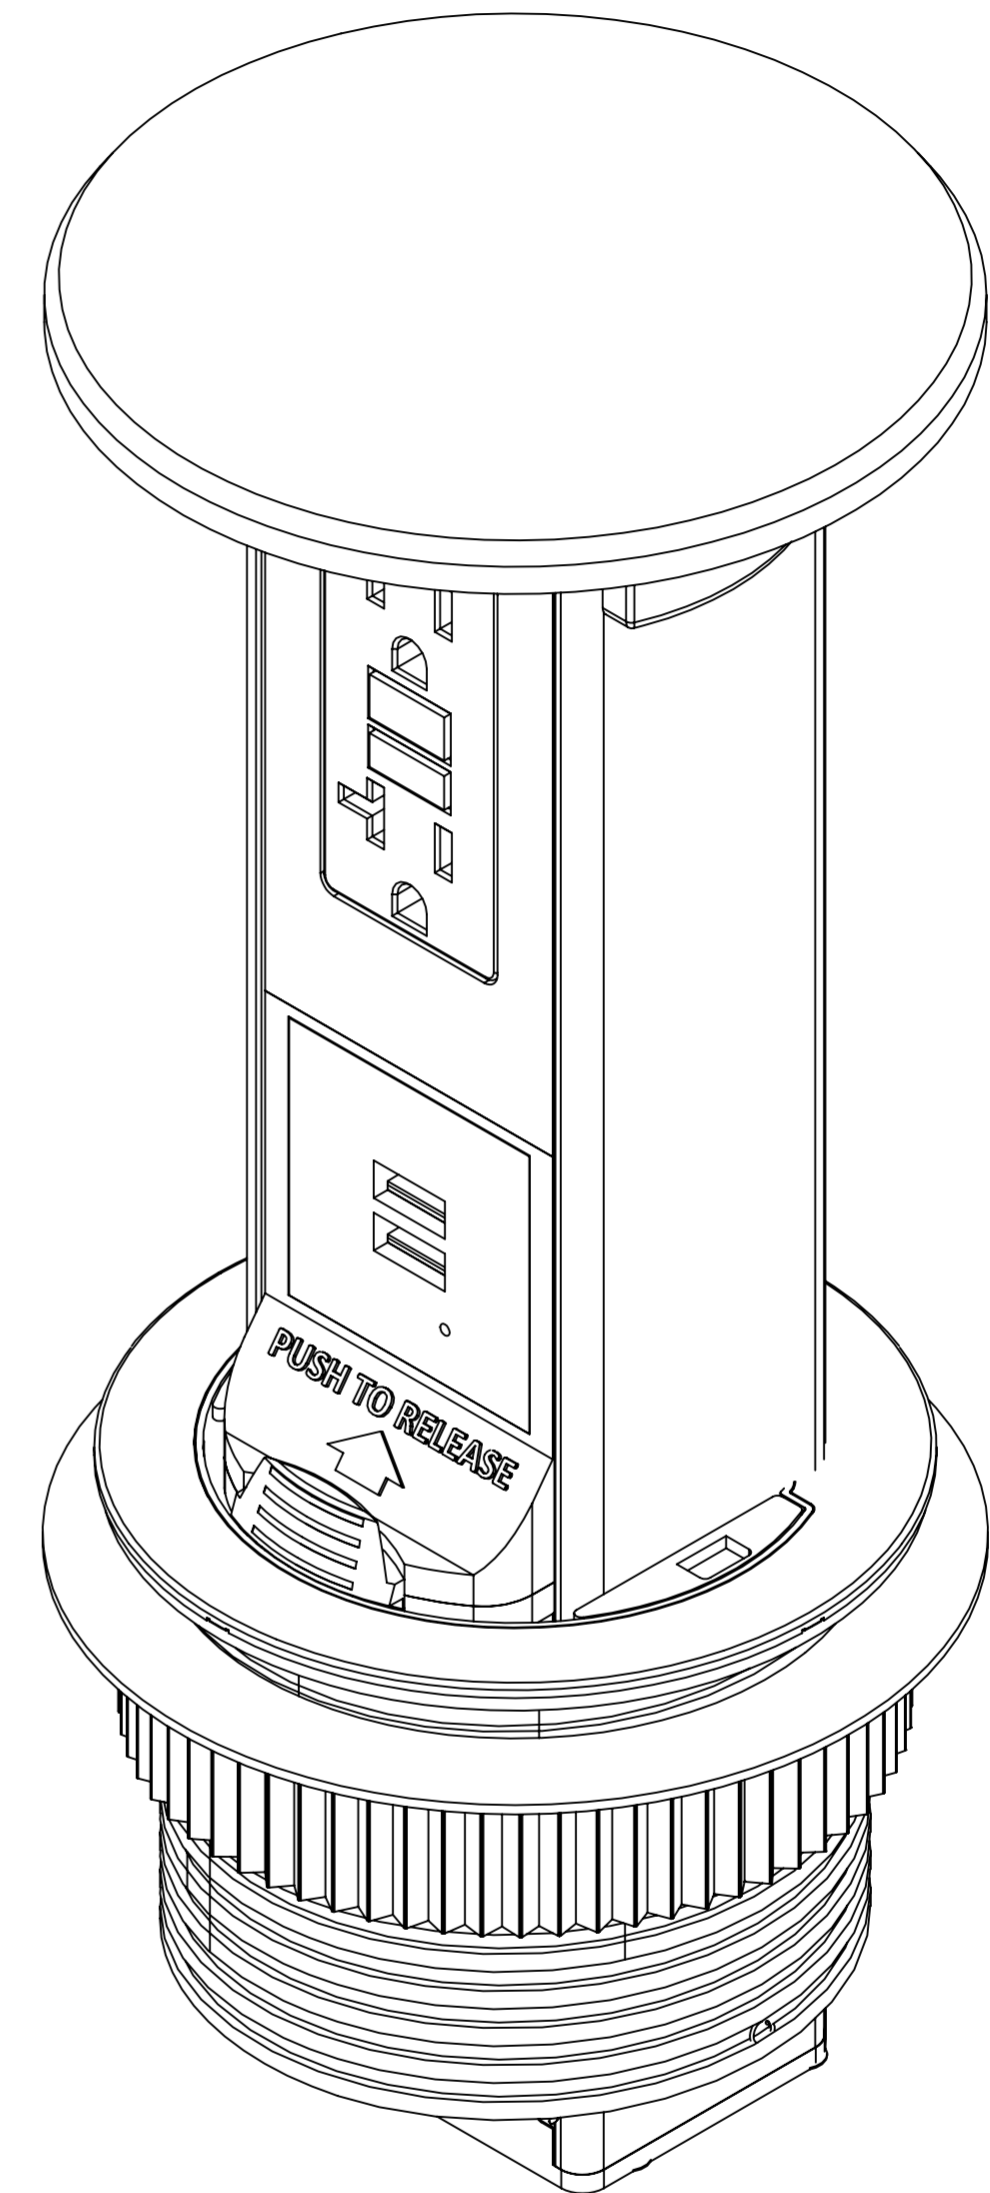

DESCRIPTION:  
 Pop up receptacle with 20 amp GFI  
 receptacle, 2 USB ports and black resin top  
 with wireless charging .

\* Nine foot cord with 20 amp plug included  
 but not shown.

**LEW ELECTRIC**  
**FITTINGS COMPANY**  
 SERVING THE ELECTRICAL INDUSTRY SINCE 1901  
 371 Randy Road, Carol Stream, IL 60188  
 PHONE: (630) 665-2075

UNLESS OTHERWISE SPECIFIED:		NAME	DATE
DIMENSIONS ARE IN INCHES		DRAWN	PJG 12/31/2007
TOLERANCES:		TITLE:	
FRACTIONAL :		PUR20-RBK-GFI-2USB-QI	
ANGULAR: MACH : BEND :		SIZE DWG. NO.	
TWO PLACE DECIMAL :		C 1001790	
THREE PLACE DECIMAL :		REV	
INTERPRET GEOMETRIC		A	
TOLERANCING PER:		WEIGHT: SHEET 12 OF 12	
MATERIAL:			
FINISH:			
DO NOT SCALE DRAWING			