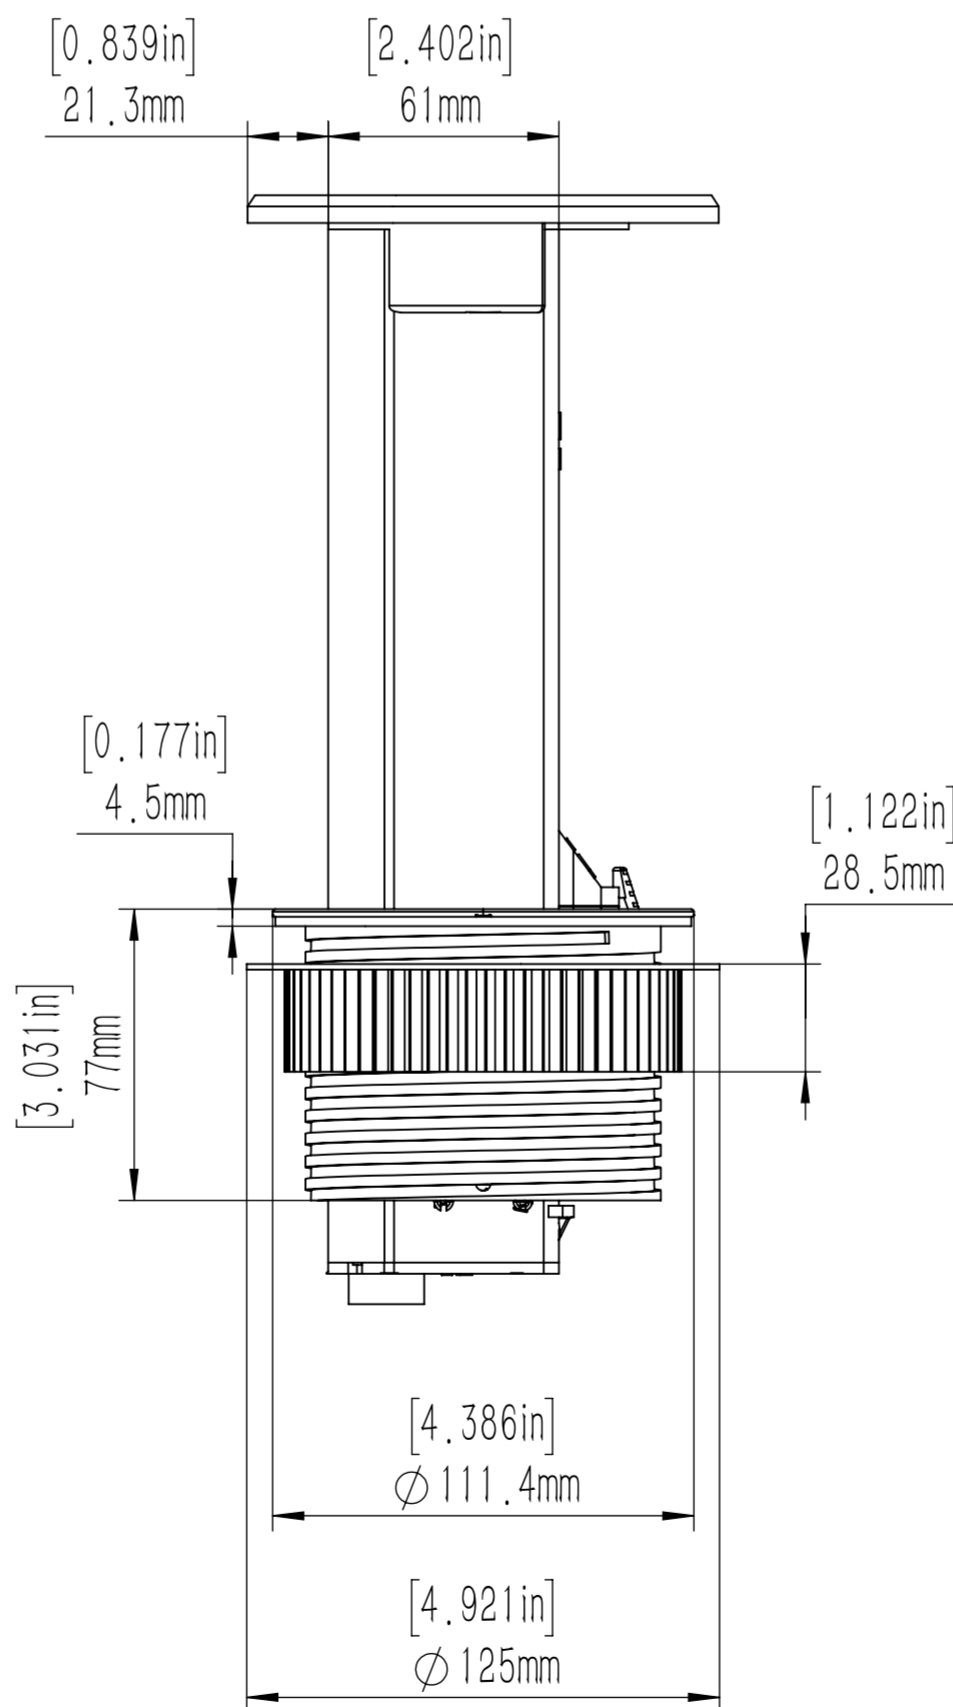

DESCRIPTION:  
 Pop up receptacle with 20 amp GFI  
 receptacle, 2 USB ports and black resin top  
 with wireless charging .

\* Nine foot cord with 20 amp plug included  
 but not shown.

**LEW ELECTRIC**  
**FITTINGS COMPANY**  
 SERVING THE ELECTRICAL INDUSTRY SINCE 1901  
 371 Randy Road, Carol Stream, IL 60188  
 PHONE: (630) 665-2075

UNLESS OTHERWISE SPECIFIED:		NAME	DATE
DIMENSIONS ARE IN INCHES		DRAWN	PJG 12/31/2007
TOLERANCES:		TITLE:	
FRACTIONAL :		PUR20-RBK-GFI-2USB-QI	
ANGULAR: MACH : BEND :		SIZE DWG. NO.	
TWO PLACE DECIMAL :		C 1001790	
THREE PLACE DECIMAL :		REV	
INTERPRET GEOMETRIC		A	
TOLERANCING PER:		WEIGHT: SHEET 12 OF 12	
MATERIAL:			
FINISH:			
DO NOT SCALE DRAWING			