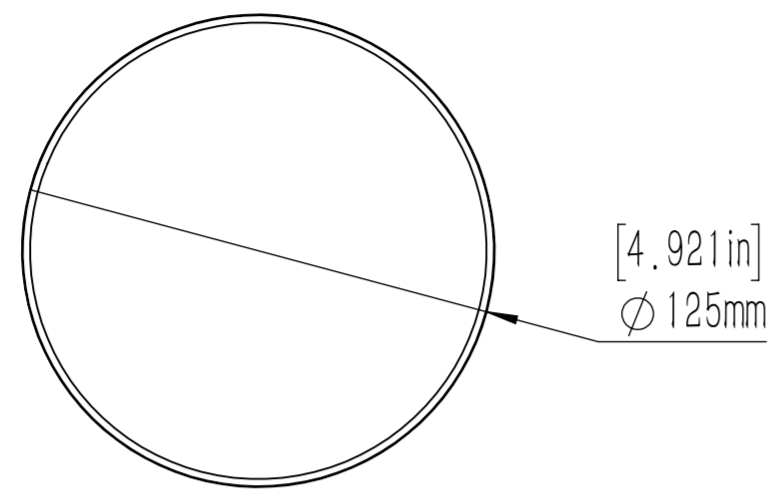

DESCRIPTION:  
 Pop up receptacle with 20 amp GFI  
 receptacle, 2 USB ports and black resin top  
 with wireless charging .

\* Nine foot cord with 20 amp plug included  
 but not shown.

**LEW ELECTRIC**  
**FITTINGS COMPANY**  
 SERVING THE ELECTRICAL INDUSTRY SINCE 1901  
 371 Randy Road, Carol Stream, IL 60188  
 PHONE: (630) 665-2075

UNLESS OTHERWISE SPECIFIED:		NAME	DATE
DIMENSIONS ARE IN INCHES		DRAWN	PJG 12/31/2007
TOLERANCES:		TITLE:	
FRACTIONAL :		PUR20-RBK-GFI-2USB-QI	
ANGULAR: MACH : BEND :		SIZE DWG. NO.	
TWO PLACE DECIMAL :		C 1001790	
THREE PLACE DECIMAL :		REV	
INTERPRET GEOMETRIC		A	
TOLERANCING PER:		WEIGHT: SHEET 12 OF 12	
MATERIAL:			
FINISH:			
DO NOT SCALE DRAWING			