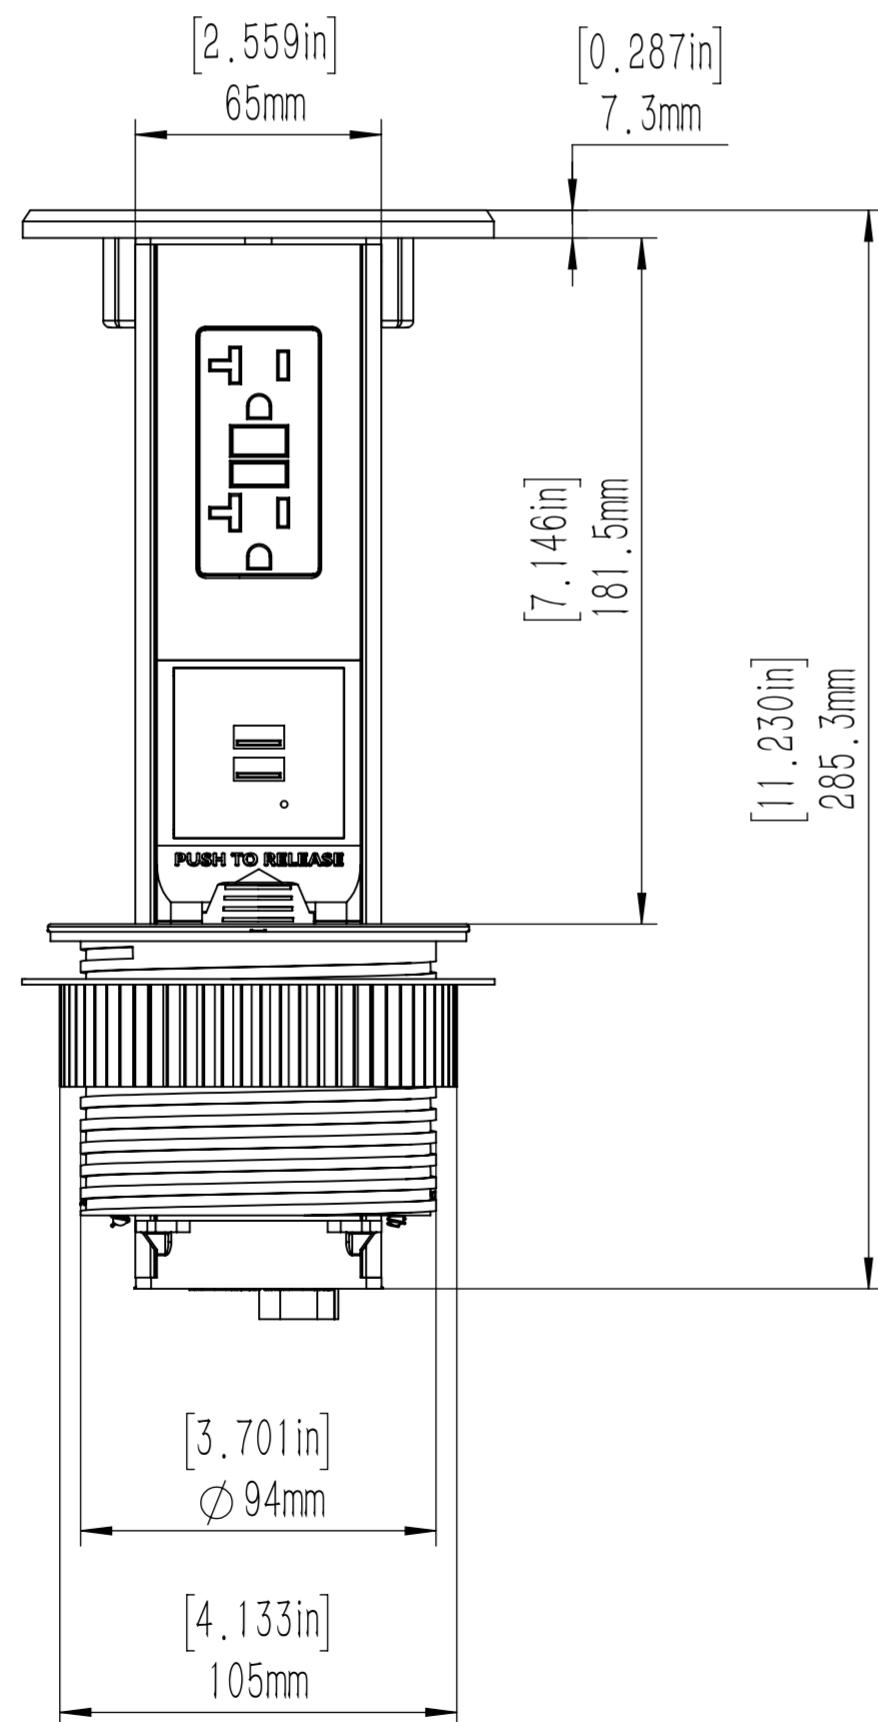

DESCRIPTION:  
 Pop up receptacle with 20 amp GFI  
 receptacle, 2 USB ports and black resin top  
 with wireless charging .

\* Nine foot cord with 20 amp plug included  
 but not shown.

**LEW ELECTRIC**  
**FITTINGS COMPANY**  
 SERVING THE ELECTRICAL INDUSTRY SINCE 1901  
 371 Randy Road, Carol Stream, IL 60188  
 PHONE: (630) 665-2075

UNLESS OTHERWISE SPECIFIED:		NAME	DATE
DIMENSIONS ARE IN INCHES		DRAWN	PJG 12/31/2007
TOLERANCES:		TITLE:	
FRACTIONAL :		PUR20-RBK-GFI-2USB-QI	
ANGULAR: MACH : BEND :		SIZE DWG. NO.	
TWO PLACE DECIMAL :		C 1001790	
THREE PLACE DECIMAL :		REV	
INTERPRET GEOMETRIC		A	
TOLERANCING PER:		WEIGHT: SHEET 12 OF 12	
MATERIAL:			
FINISH:			
DO NOT SCALE DRAWING			