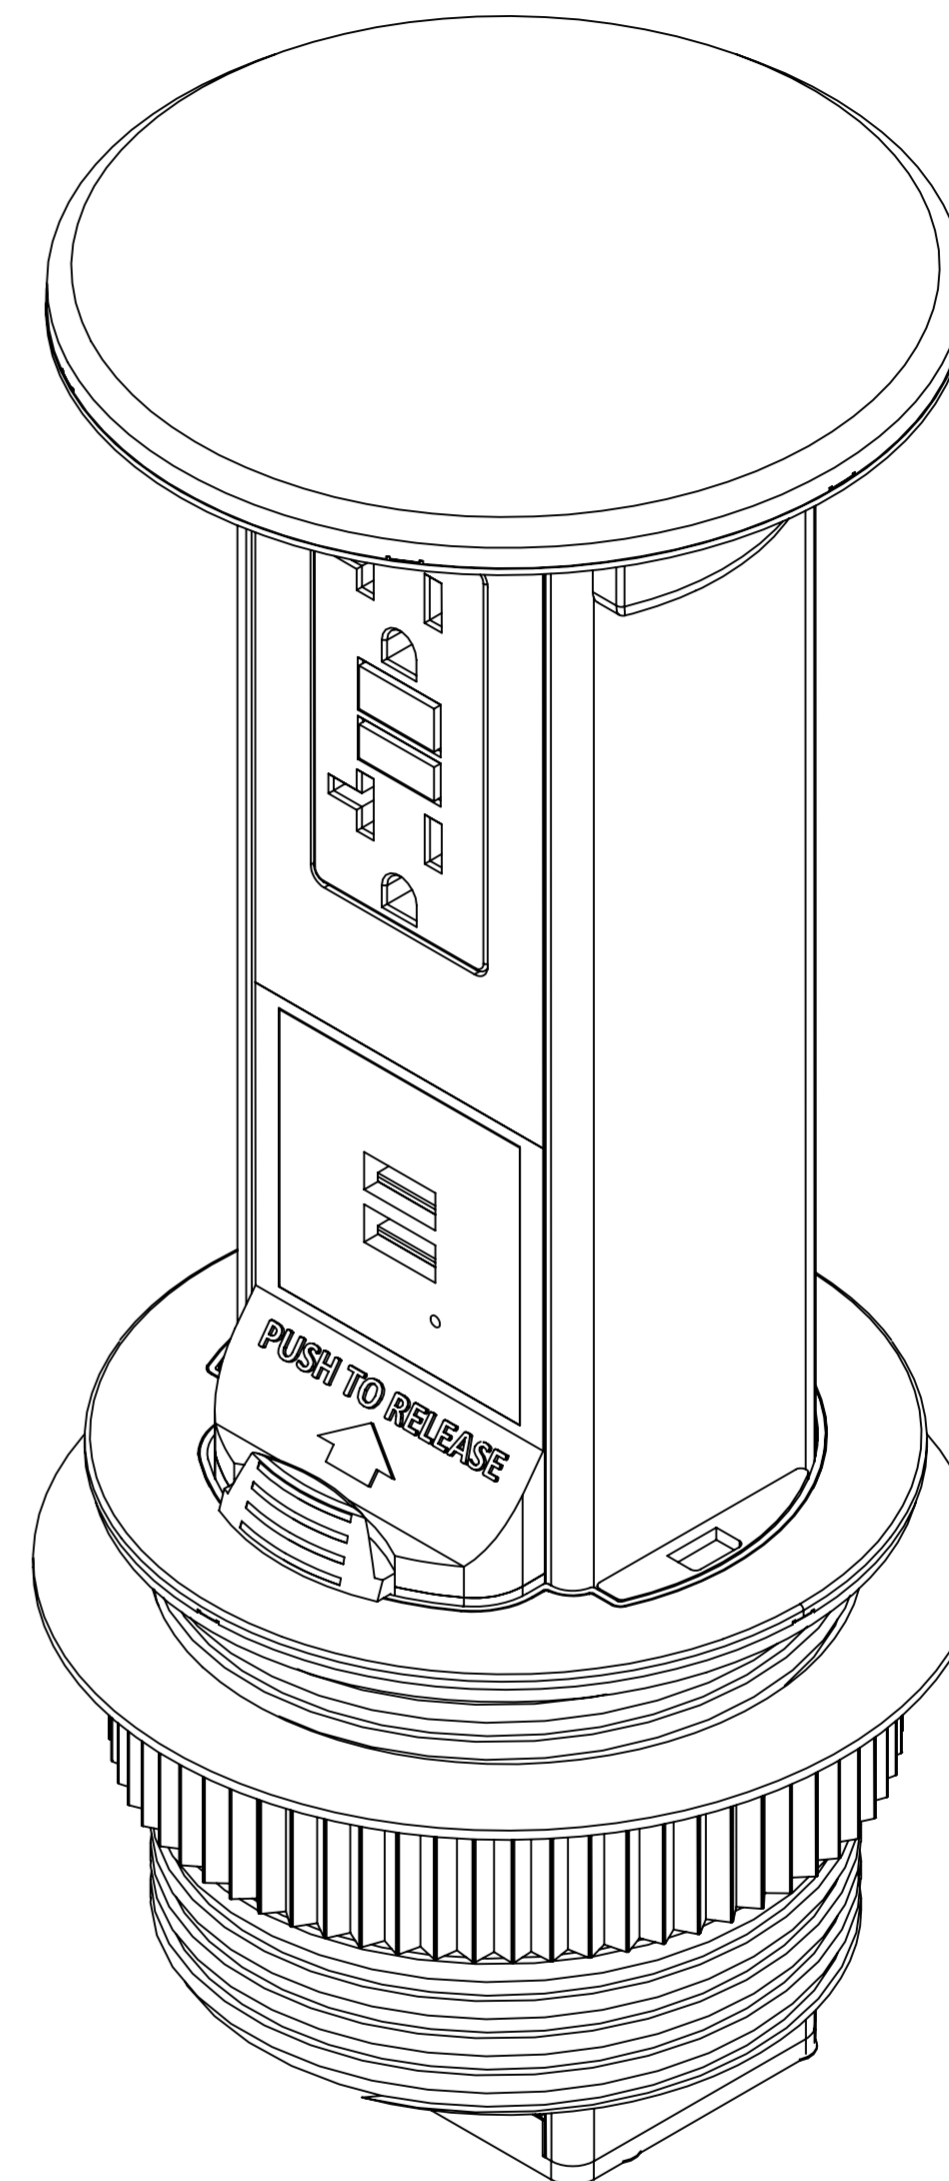

DESCRIPTION:
 Pop up receptacle with 20 amp GFI
 receptacle, 2 USB ports and off white top.

* Nine foot cord with 20 amp plug included
 but not shown.

LEW ELECTRIC
FITTINGS COMPANY
 SERVING THE ELECTRICAL INDUSTRY SINCE 1901
 371 Randy Road, Carol Stream, IL 60188
 PHONE: (630) 665-2075

UNLESS OTHERWISE SPECIFIED:	NAME	DATE
DIMENSIONS ARE IN INCHES	DRAWN	PJG 12/31/2007
TOLERANCES:		
FRACTIONAL :		
ANGULAR: MACH :		
TWO PLACE DECIMAL :		
THREE PLACE DECIMAL :		
INTERPRET GEOMETRIC TOLERANCING PER:	COMMENTS:	
MATERIAL		
FINISH		
DO NOT SCALE DRAWING		

TITLE:
PUR20-OW-GFI-2USB

SIZE	DWG. NO.	REV
C	1001790	A

WEIGHT: SHEET 12 OF 12