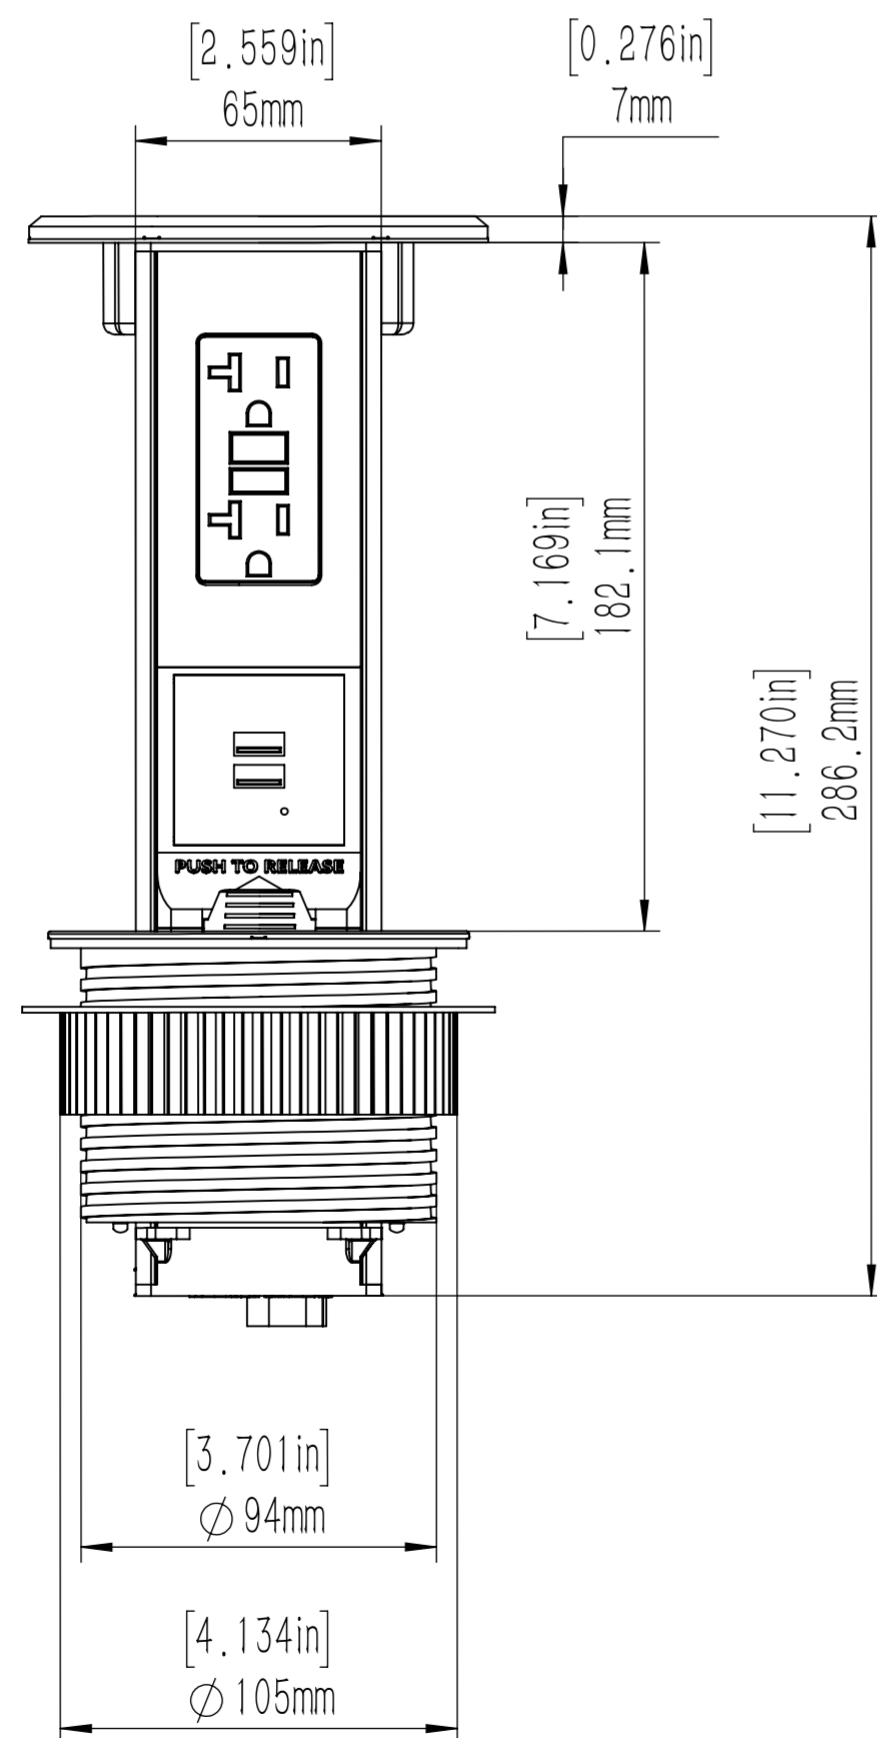

DESCRIPTION:
 Pop up receptacle with 20 amp GFI
 receptacle, 2 USB ports and off white top.

* Nine foot cord with 20 amp plug included
 but not shown.

LEW ELECTRIC
FITTINGS COMPANY
 SERVING THE ELECTRICAL INDUSTRY SINCE 1901
 371 Randy Road, Carol Stream, IL 60188
 PHONE: (630) 665-2075

UNLESS OTHERWISE SPECIFIED:	NAME	DATE
DIMENSIONS ARE IN INCHES	DRAWN	PJG 12/31/2007
TOLERANCES:		
FRACTIONAL :		
ANGULAR: MACH :		
TWO PLACE DECIMAL :		
THREE PLACE DECIMAL :		
INTERPRET GEOMETRIC TOLERANCING PER:	COMMENTS:	
MATERIAL		
FINISH		
DO NOT SCALE DRAWING		

TITLE:
PUR20-OW-GFI-2USB

SIZE	DWG. NO.	REV
C	1001790	A

WEIGHT: SHEET 12 OF 12