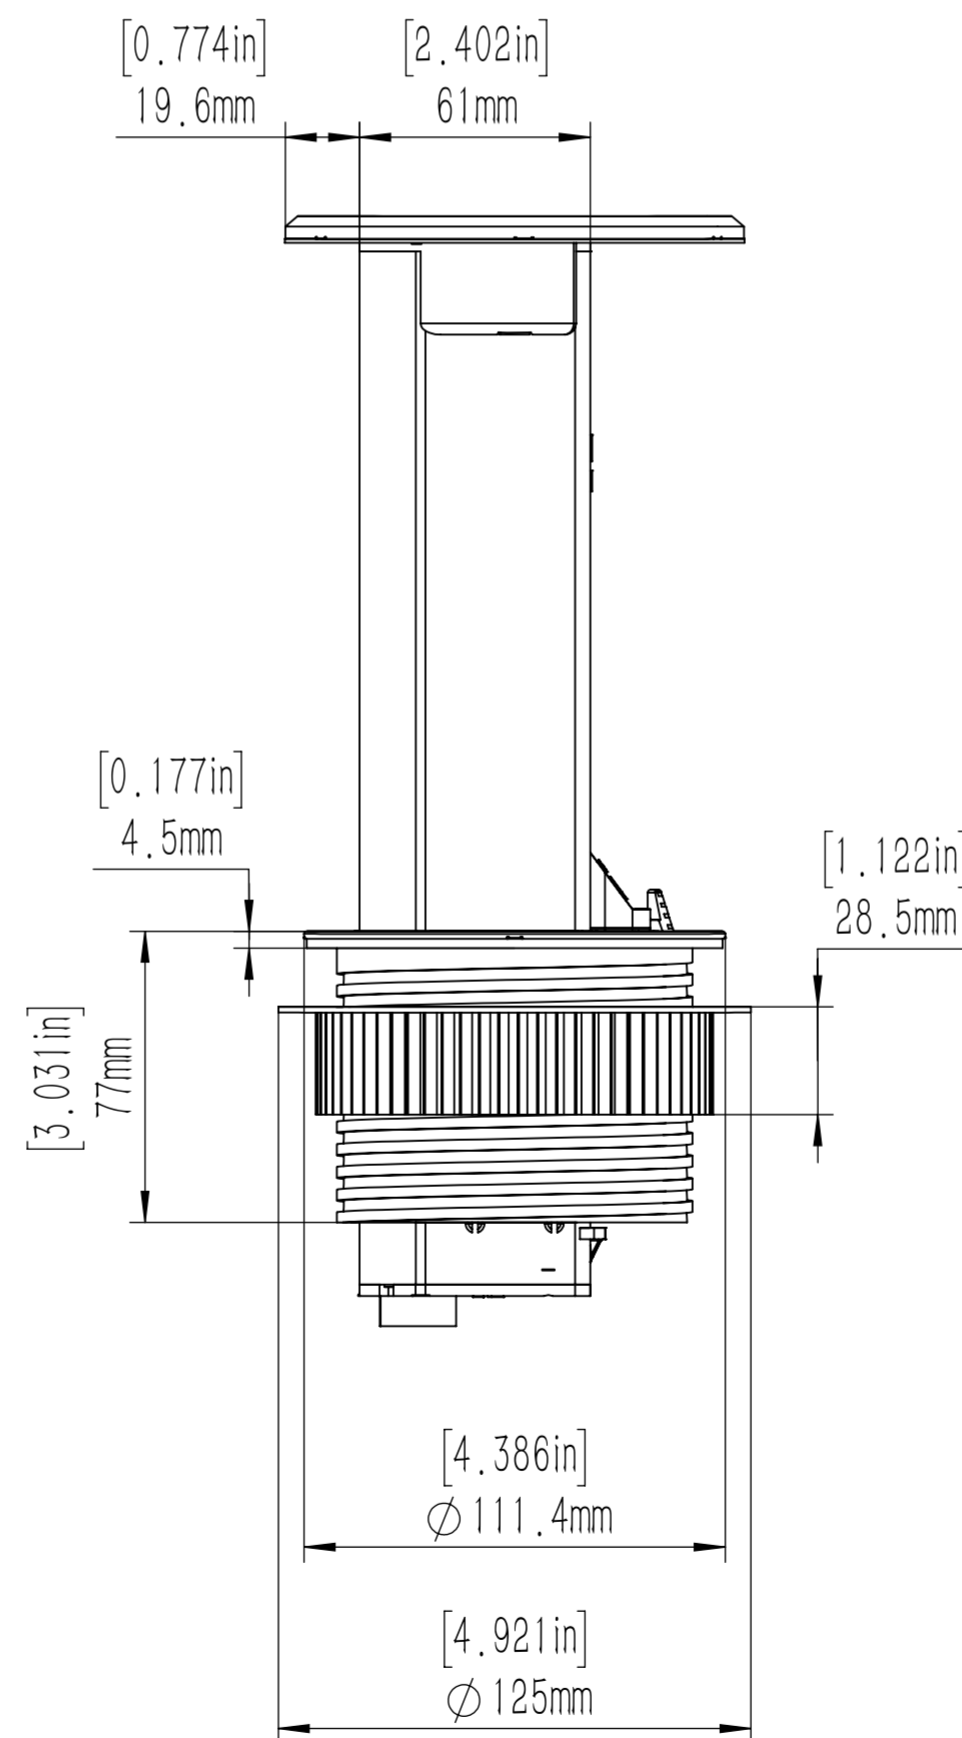

DESCRIPTION:
 Pop up receptacle with 20 amp GFI
 receptacle, 2 USB ports and off white top.

* Nine foot cord with 20 amp plug included
 but not shown.

LEW ELECTRIC
FITTINGS COMPANY
 SERVING THE ELECTRICAL INDUSTRY SINCE 1901
 371 Randy Road, Carol Stream, IL 60188
 PHONE: (630) 665-2075

UNLESS OTHERWISE SPECIFIED:	NAME	DATE
DIMENSIONS ARE IN INCHES	DRAWN	PJG 12/31/2007
TOLERANCES:		
FRACTIONAL :		
ANGULAR: MACH :		
TWO PLACE DECIMAL :		
THREE PLACE DECIMAL :		
INTERPRET GEOMETRIC TOLERANCING PER:	COMMENTS:	
MATERIAL		
FINISH		
DO NOT SCALE DRAWING		

TITLE:
PUR20-OW-GFI-2USB

SIZE	DWG. NO.	REV
C	1001790	A

WEIGHT: SHEET 12 OF 12