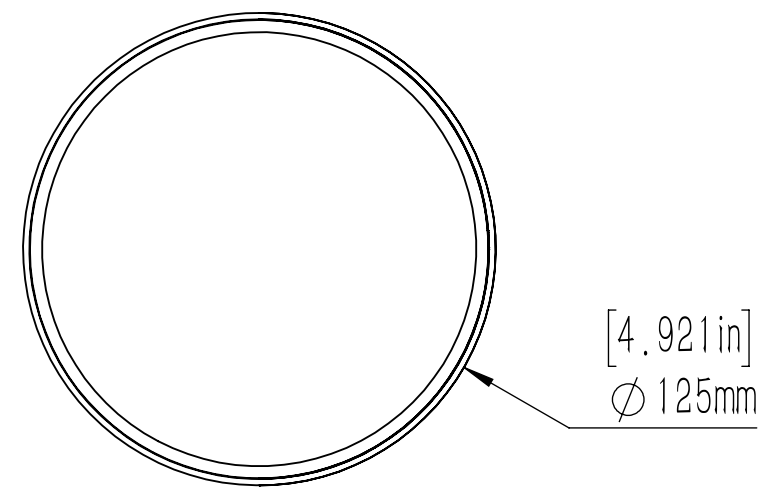

DESCRIPTION:
Pop up receptacle with 20 amp GFI
receptacle, 2 USB ports and black top.

* Nine foot cord with 20 amp plug included
but not shown.

LEW ELECTRIC
FITTINGS COMPANY
SERVING THE ELECTRICAL INDUSTRY SINCE 1901
371 Randy Road, Carol Stream, IL 60188
PHONE: (630) 665-2075

UNLESS OTHERWISE SPECIFIED:	NAME	DATE	
DIMENSIONS ARE IN INCHES	DRAWN	P.J.G	12/31/2007
TOLERANCES:			
FRACTIONAL: ±			TITLE:
ANGULAR: MACH ± BEND ±			PUR20-BK-GFI-2USB
TWO PLACE DECIMAL ±			
THREE PLACE DECIMAL ±			
INTERPRET GEOMETRIC			
TOLERANCING PER:	COMMENTS:		
MATERIAL			
FINISH			
DO NOT SCALE DRAWING			

SIZE	DWG. NO.	REV
C	1001790	A
WEIGHT:	SHEET 12 OF 12	