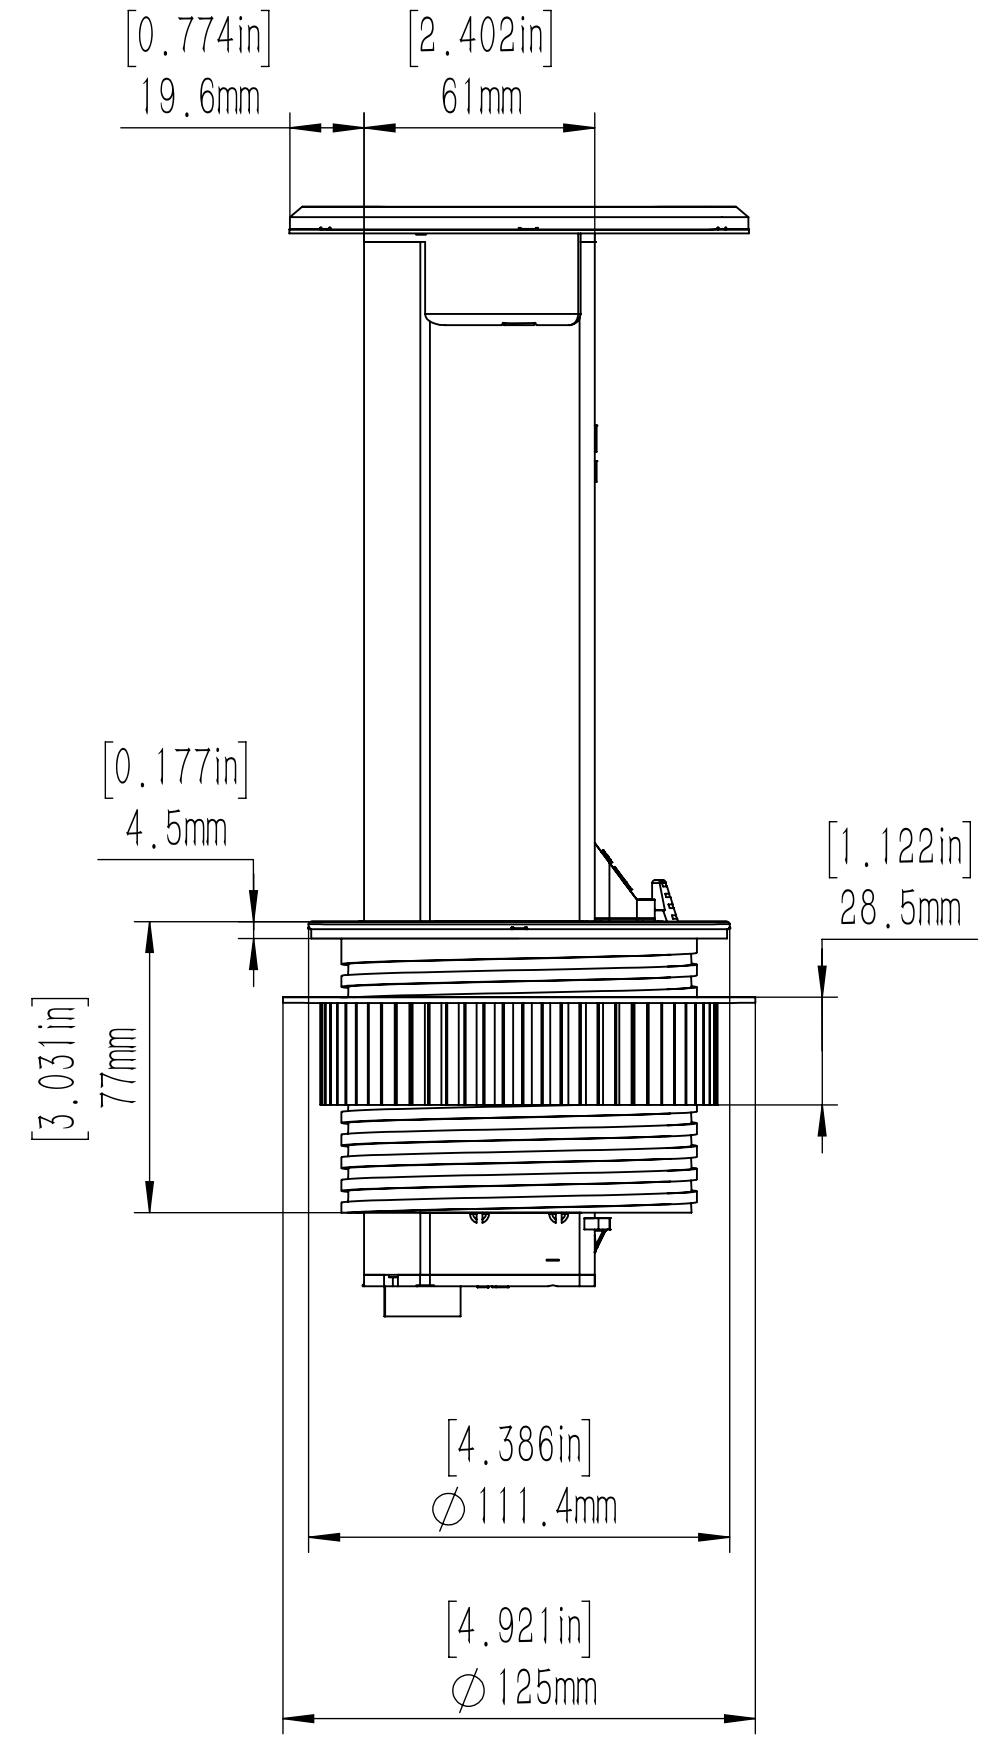

DESCRIPTION:
Pop up receptacle with 20 amp GFI
receptacle, 2 USB ports and black top.

* Nine foot cord with 20 amp plug included
but not shown.

LEW ELECTRIC
FITTINGS COMPANY
SERVING THE ELECTRICAL INDUSTRY SINCE 1901
371 Randy Road, Carol Stream, IL 60188
PHONE: (630) 665-2075

UNLESS OTHERWISE SPECIFIED:	NAME	DATE	
DIMENSIONS ARE IN INCHES	DRAWN	P.J.G	12/31/2007
TOLERANCES:			
FRACTIONAL: ±			TITLE:
ANGULAR: MACH ± BEND ±			PUR20-BK-GFI-2USB
TWO PLACE DECIMAL ±			
THREE PLACE DECIMAL ±			
INTERPRET GEOMETRIC			
TOLERANCING PER:	COMMENTS:		
MATERIAL			
FINISH			
DO NOT SCALE DRAWING			

SIZE	DWG. NO.	REV
C	1001790	A
WEIGHT:	SHEET 12 OF 12	