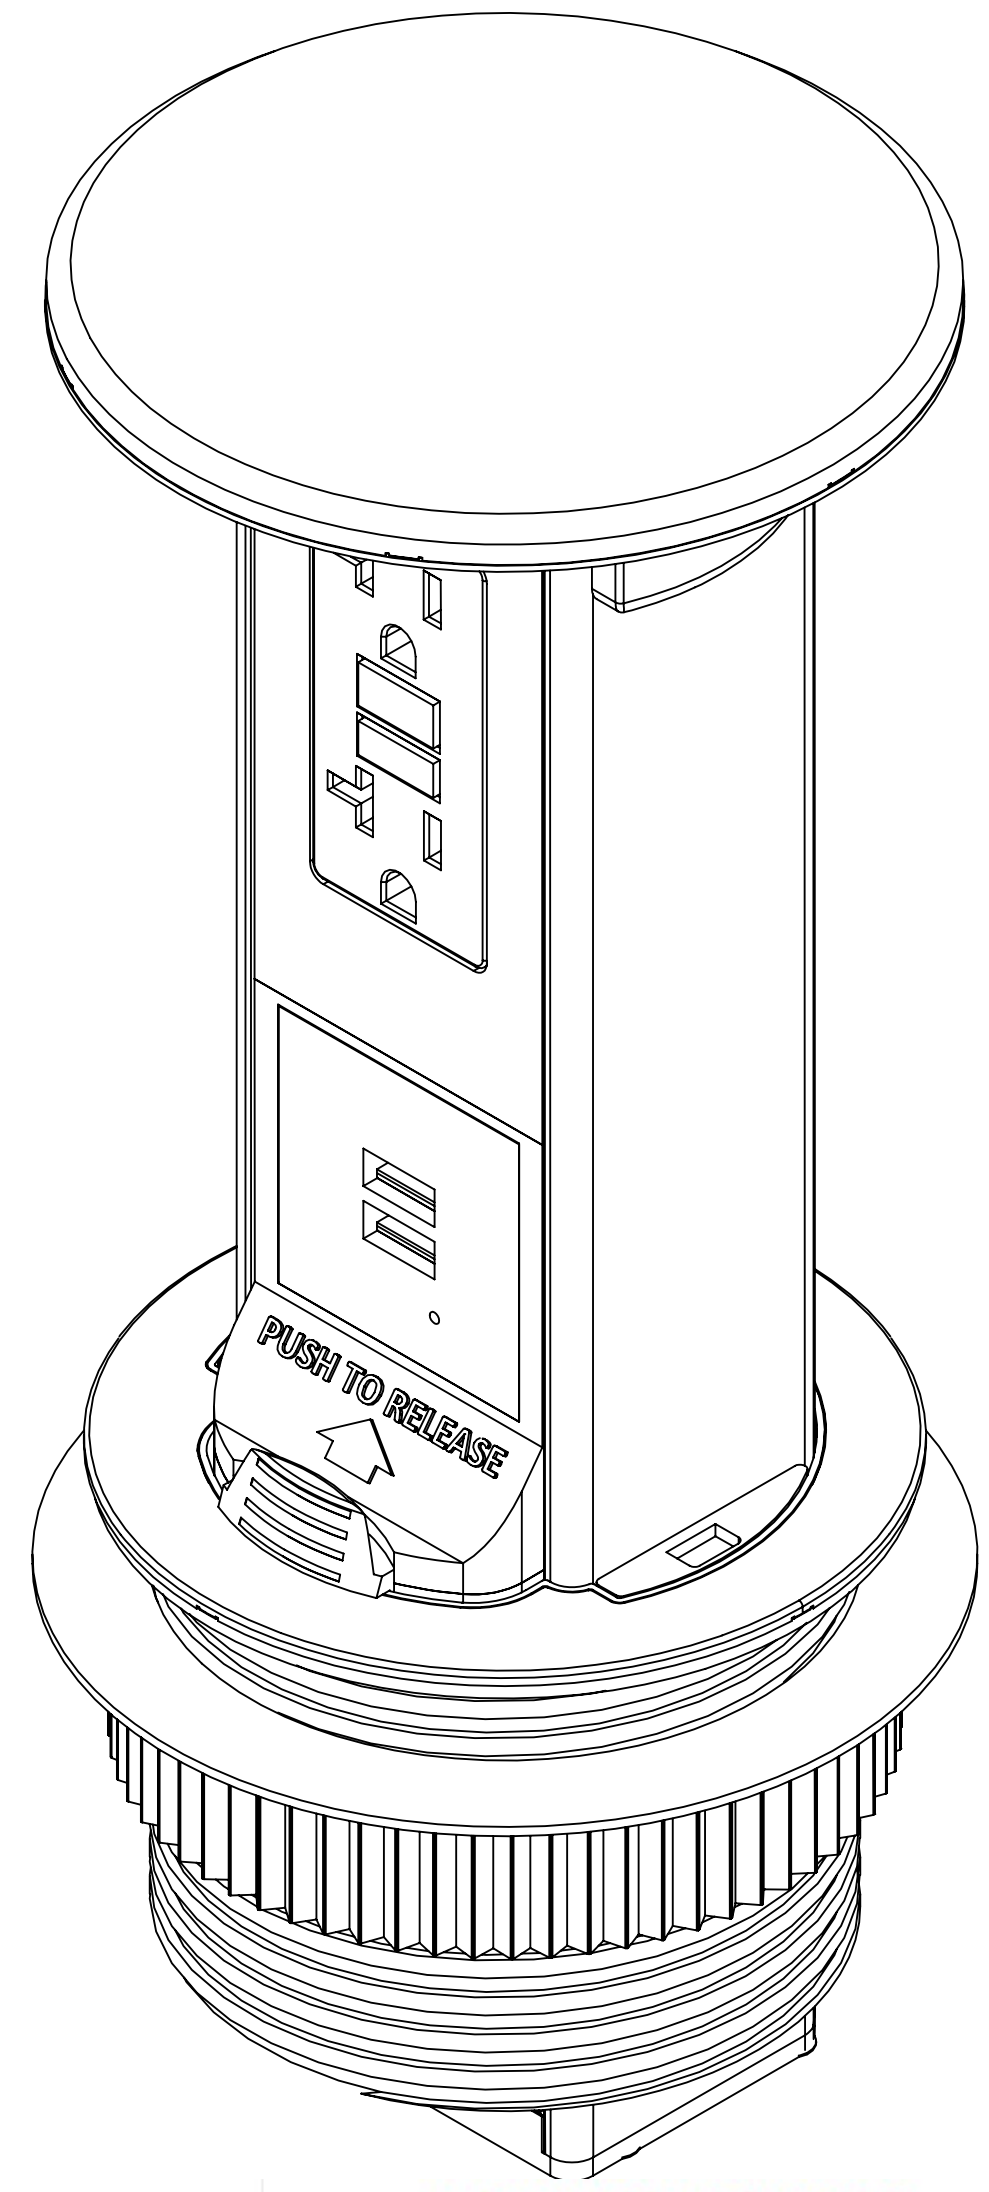

DESCRIPTION:
Pop up receptacle with 20 amp GFI
receptacle, 2 USB ports and black top.

* Nine foot cord with 20 amp plug included
but not shown.

LEW ELECTRIC
FITTINGS COMPANY
SERVING THE ELECTRICAL INDUSTRY SINCE 1901
371 Randy Road, Carol Stream, IL 60188
PHONE: (630) 665-2075

UNLESS OTHERWISE SPECIFIED:	NAME	DATE	
DIMENSIONS ARE IN INCHES	DRAWN	P.J.G	12/31/2007
TOLERANCES:			
FRACTIONAL: ±			TITLE:
ANGULAR: MACH ± BEND ±			PUR20-BK-GFI-2USB
TWO PLACE DECIMAL ±			
THREE PLACE DECIMAL ±			
INTERPRET GEOMETRIC			
TOLERANCING PER:	COMMENTS:		
MATERIAL			
FINISH			
DO NOT SCALE DRAWING			

SIZE	DWG. NO.	REV
C	1001790	A
WEIGHT:	SHEET 12 OF 12	