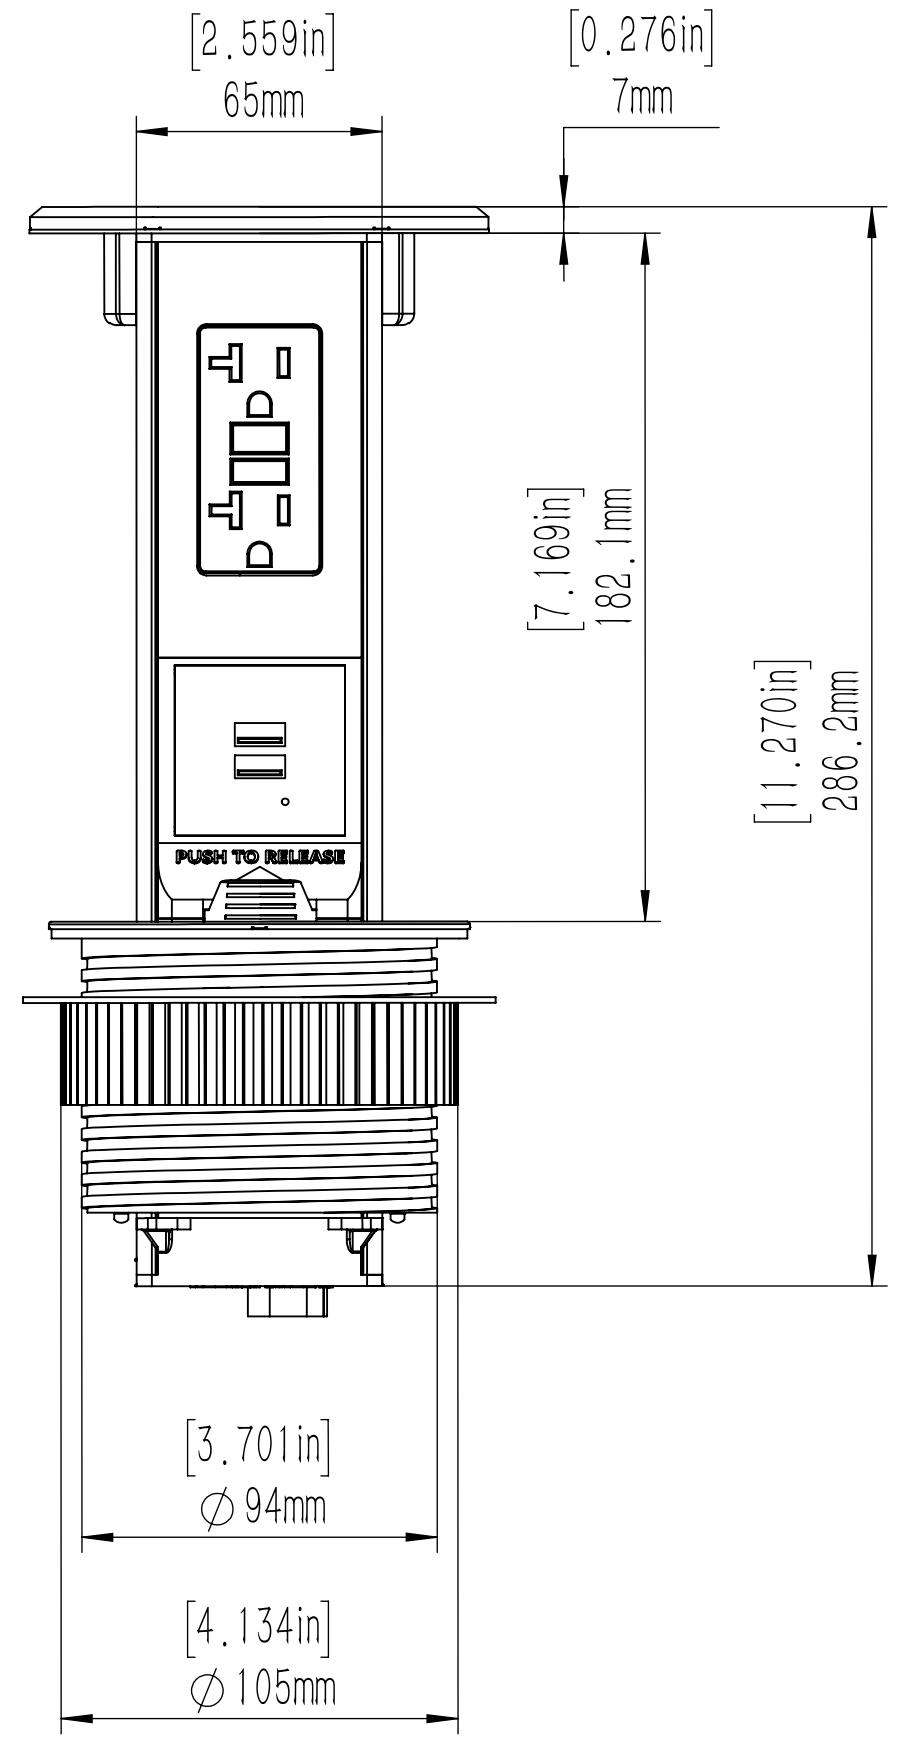

DESCRIPTION:
Pop up receptacle with 20 amp GFI
receptacle, 2 USB ports and black top.

* Nine foot cord with 20 amp plug included
but not shown.

LEW ELECTRIC
FITTINGS COMPANY
SERVING THE ELECTRICAL INDUSTRY SINCE 1901
371 Randy Road, Carol Stream, IL 60188
PHONE: (630) 665-2075

UNLESS OTHERWISE SPECIFIED:	NAME	DATE	
DIMENSIONS ARE IN INCHES	DRAWN	P.J.G	12/31/2007
TOLERANCES:			
FRACTIONAL: ±			TITLE:
ANGULAR: MACH ± BEND ±			PUR20-BK-GFI-2USB
TWO PLACE DECIMAL ±			
THREE PLACE DECIMAL ±			
INTERPRET GEOMETRIC			
TOLERANCING PER:	COMMENTS:		
MATERIAL			
FINISH			
DO NOT SCALE DRAWING			

SIZE	DWG. NO.	REV
C	1001790	A
WEIGHT:	SHEET 12 OF 12	