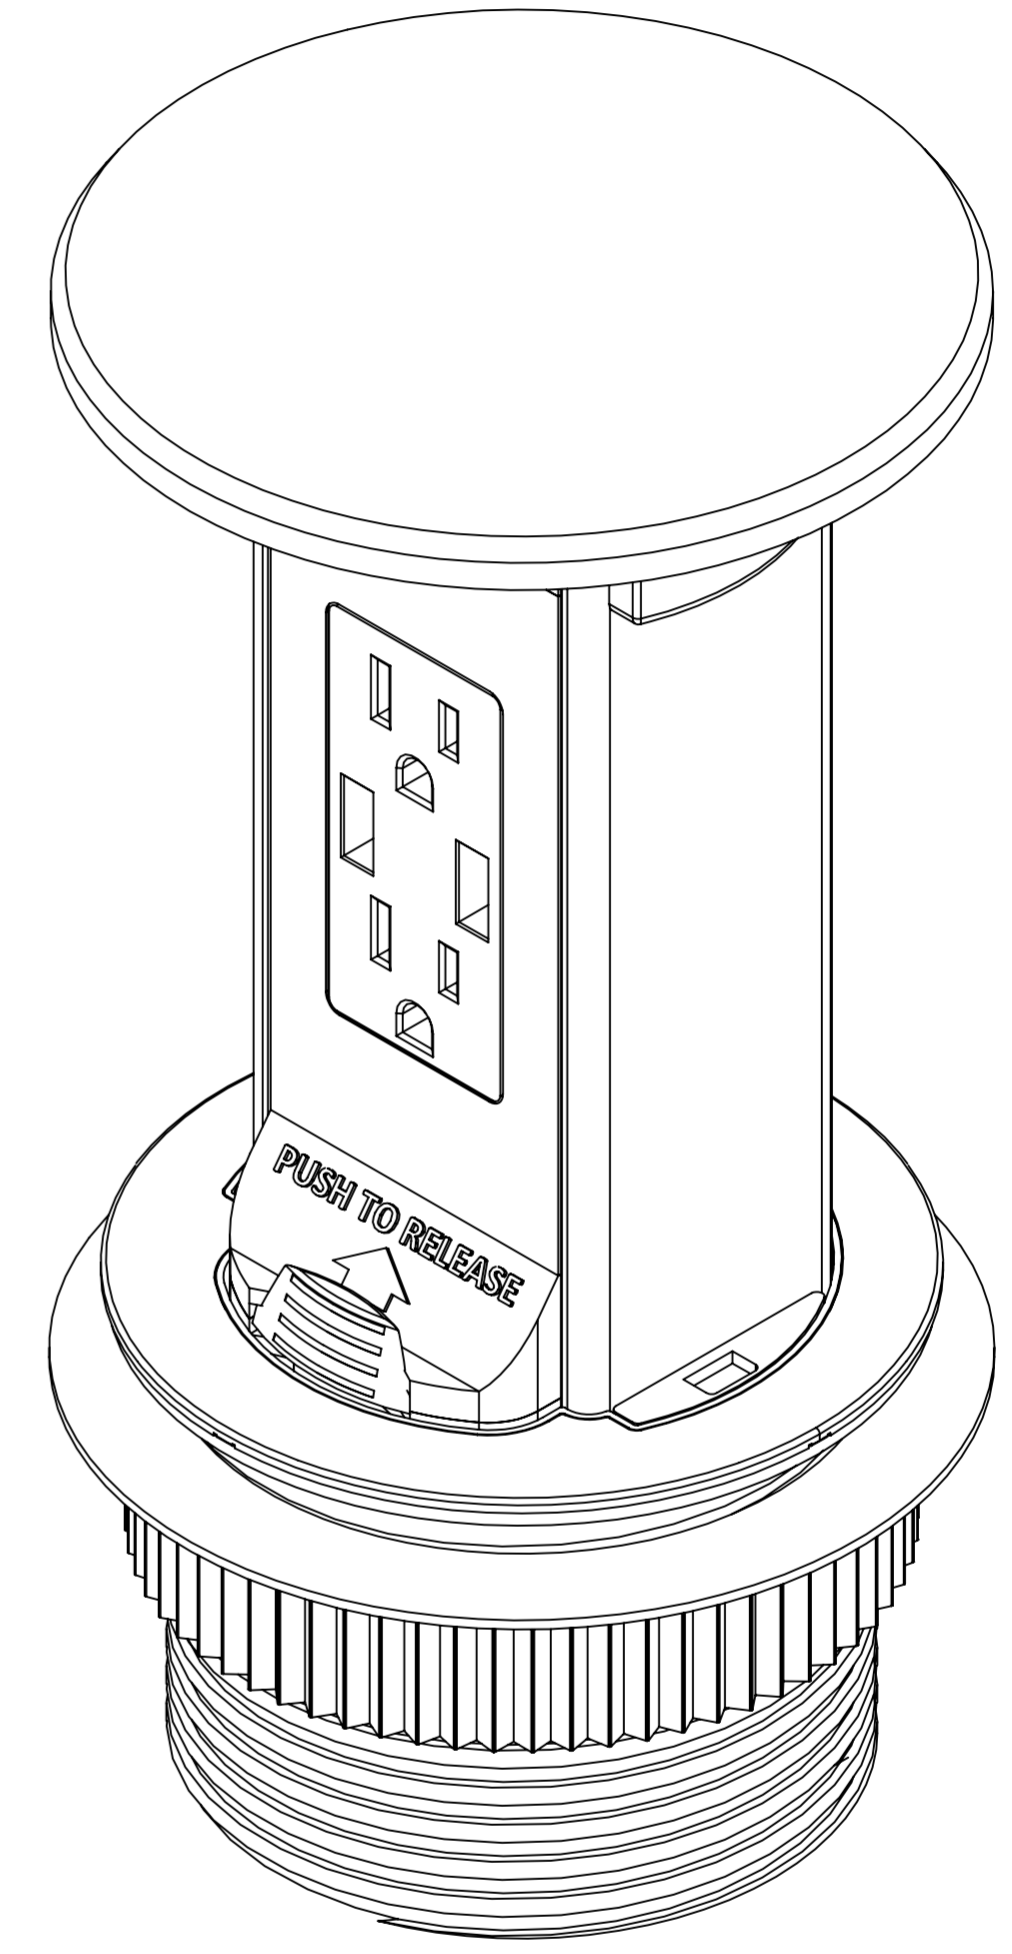

DESCRIPTION:  
Pop up receptacle with 15 amp decora/2usb  
receptacle and stainless resin top with  
wireless  
charging.

\* Nine foot cord with 15 amp plug included  
but not shown.

**LEW ELECTRIC  
FITTINGS COMPANY**  
SERVING THE ELECTRICAL INDUSTRY SINCE 1901  
371 Randy Road, Carol Stream, IL 60188  
PHONE: (630) 665-2075

UNLESS OTHERWISE SPECIFIED:		NAME	DATE
DIMENSIONS ARE IN INCHES		DRAWN	P/JG 12/31/2007
TOLERANCES:			
FRACTIONAL:			
ANGULAR: MACH: BEND:			
TWO PLACE DECIMAL:			
THREE PLACE DECIMAL:			
INTERPRET GEOMETRIC TOLERANCING PER:			
MATERIAL:		COMMENTS:	
FINISH:			
DO NOT SCALE DRAWING			

TITLE:  
**PUR15-RSS-2USB-QI**

SIZE	DWG. NO.	REV
<b>C</b>	<b>1001790</b>	<b>A</b>

WEIGHT: SHEET 12 OF 12