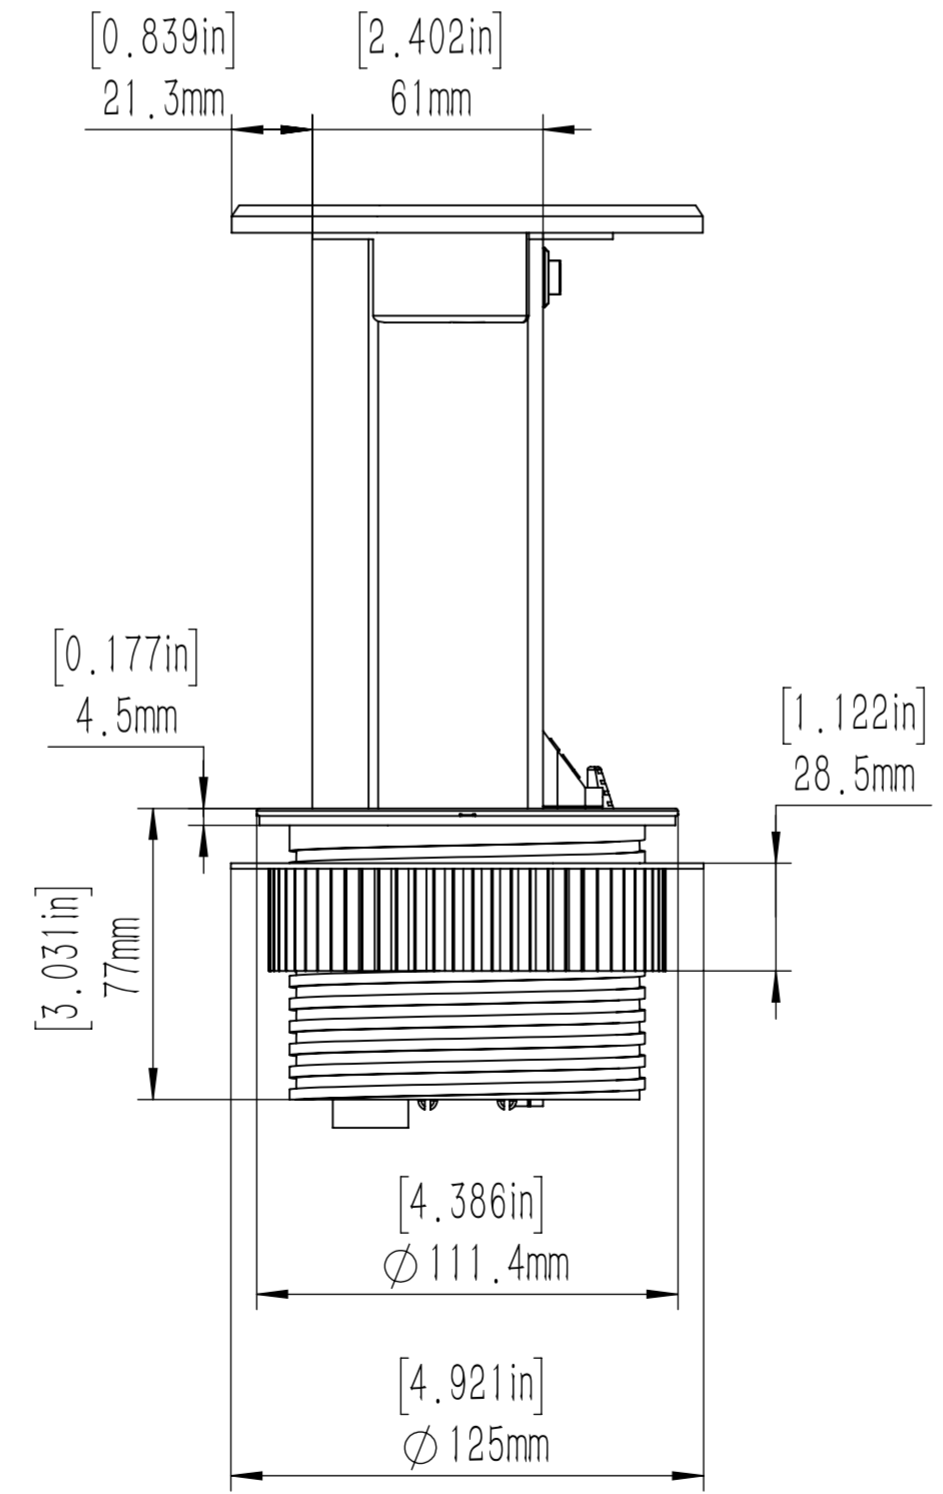

DESCRIPTION:  
Pop up receptacle with 15 amp decora/2usb  
receptacle and stainless resin top with  
wireless  
charging.

\* Nine foot cord with 15 amp plug included  
but not shown.

**LEW ELECTRIC  
FITTINGS COMPANY**  
SERVING THE ELECTRICAL INDUSTRY SINCE 1901  
371 Randy Road, Carol Stream, IL 60188  
PHONE: (630) 665-2075

UNLESS OTHERWISE SPECIFIED:		NAME	DATE
DIMENSIONS ARE IN INCHES		DRAWN	P/JG 12/31/2007
TOLERANCES:			
FRACTIONAL:			
ANGULAR: MACH: BEND:			
TWO PLACE DECIMAL:			
THREE PLACE DECIMAL:			
INTERPRET GEOMETRIC TOLERANCING PER:			
MATERIAL:		COMMENTS:	
FINISH:			
DO NOT SCALE DRAWING			

TITLE:  
**PUR15-RSS-2USB-QI**

SIZE	DWG. NO.	REV
<b>C</b>	<b>1001790</b>	<b>A</b>

WEIGHT: SHEET 12 OF 12