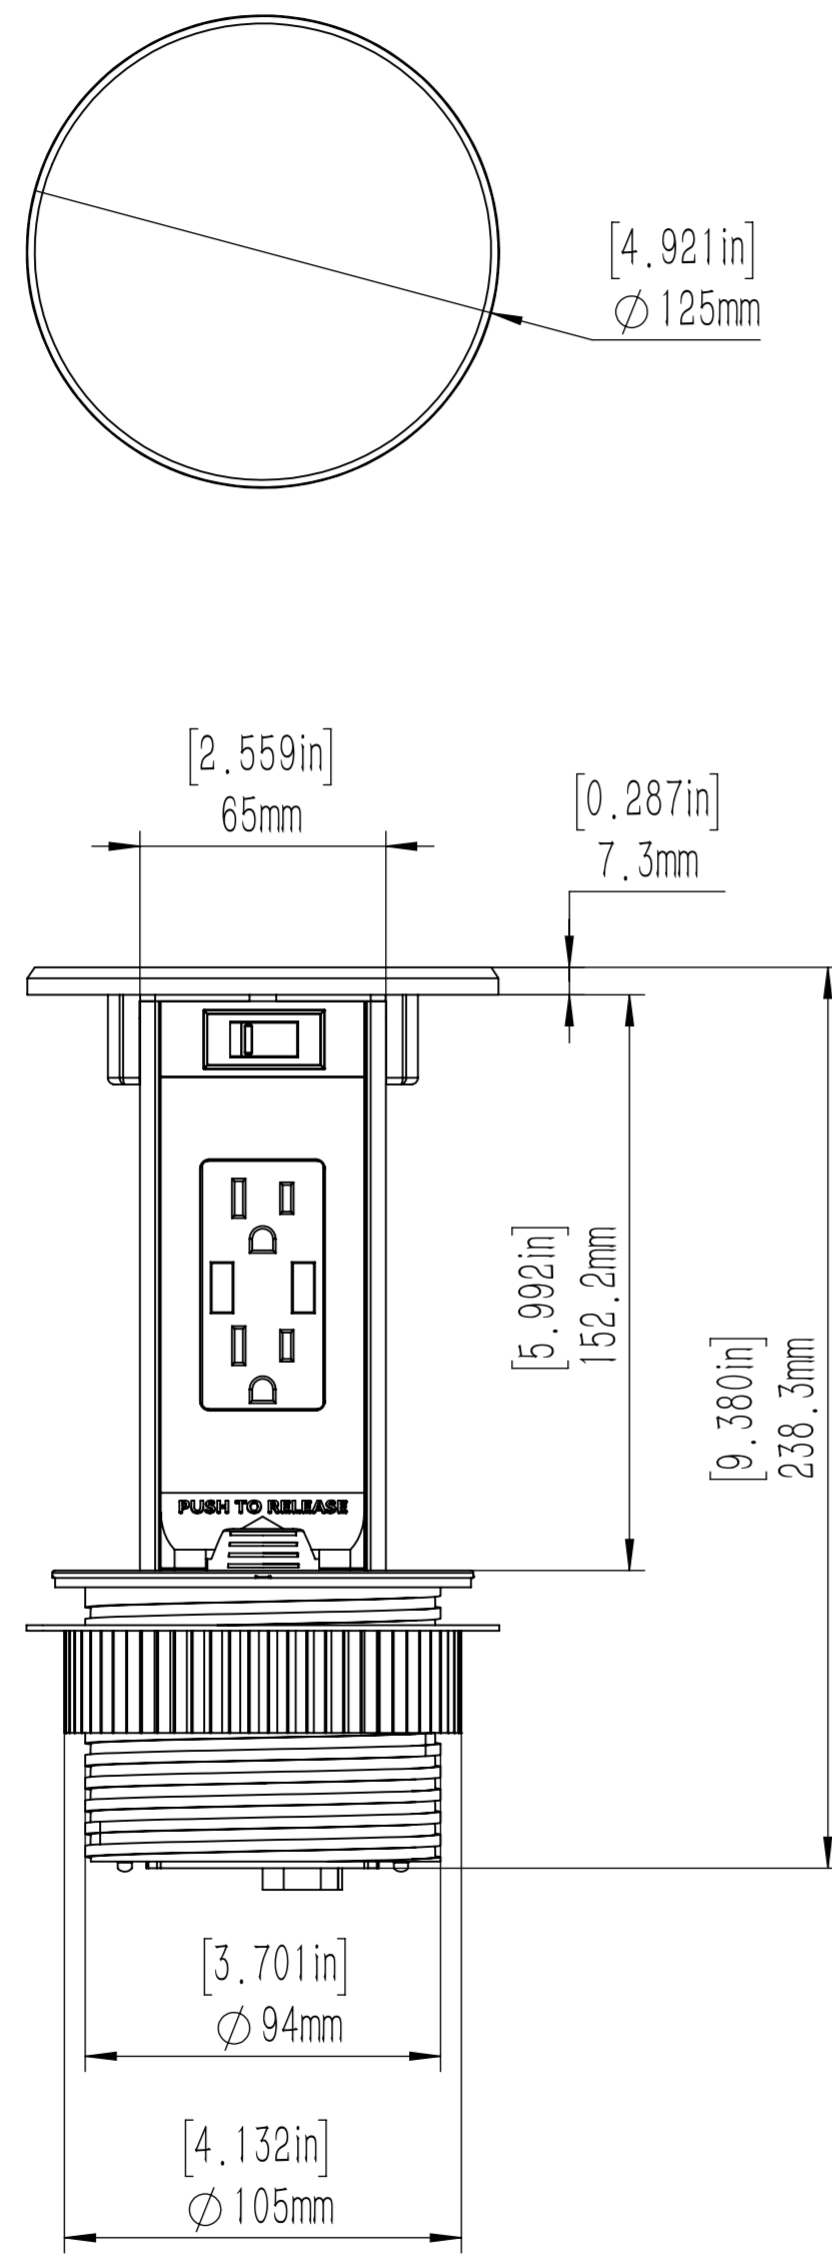

DESCRIPTION:  
Pop up receptacle with 15 amp decora/2usb  
receptacle and stainless resin top with  
wireless  
charging.

\* Nine foot cord with 15 amp plug included  
but not shown.

**LEW ELECTRIC  
FITTINGS COMPANY**  
SERVING THE ELECTRICAL INDUSTRY SINCE 1901  
371 Randy Road, Carol Stream, IL 60188  
PHONE: (630) 665-2075

UNLESS OTHERWISE SPECIFIED:		NAME	DATE
DIMENSIONS ARE IN INCHES		DRAWN	P/JG 12/31/2007
TOLERANCES:			
FRACTIONAL:			
ANGULAR: MACH: BEND:			
TWO PLACE DECIMAL:			
THREE PLACE DECIMAL:			
INTERPRET GEOMETRIC TOLERANCING PER:			
MATERIAL:		COMMENTS:	
FINISH:			
DO NOT SCALE DRAWING			

TITLE:  
**PUR15-RSS-2USB-QI**

SIZE	DWG. NO.	REV
<b>C</b>	<b>1001790</b>	<b>A</b>

WEIGHT: SHEET 12 OF 12