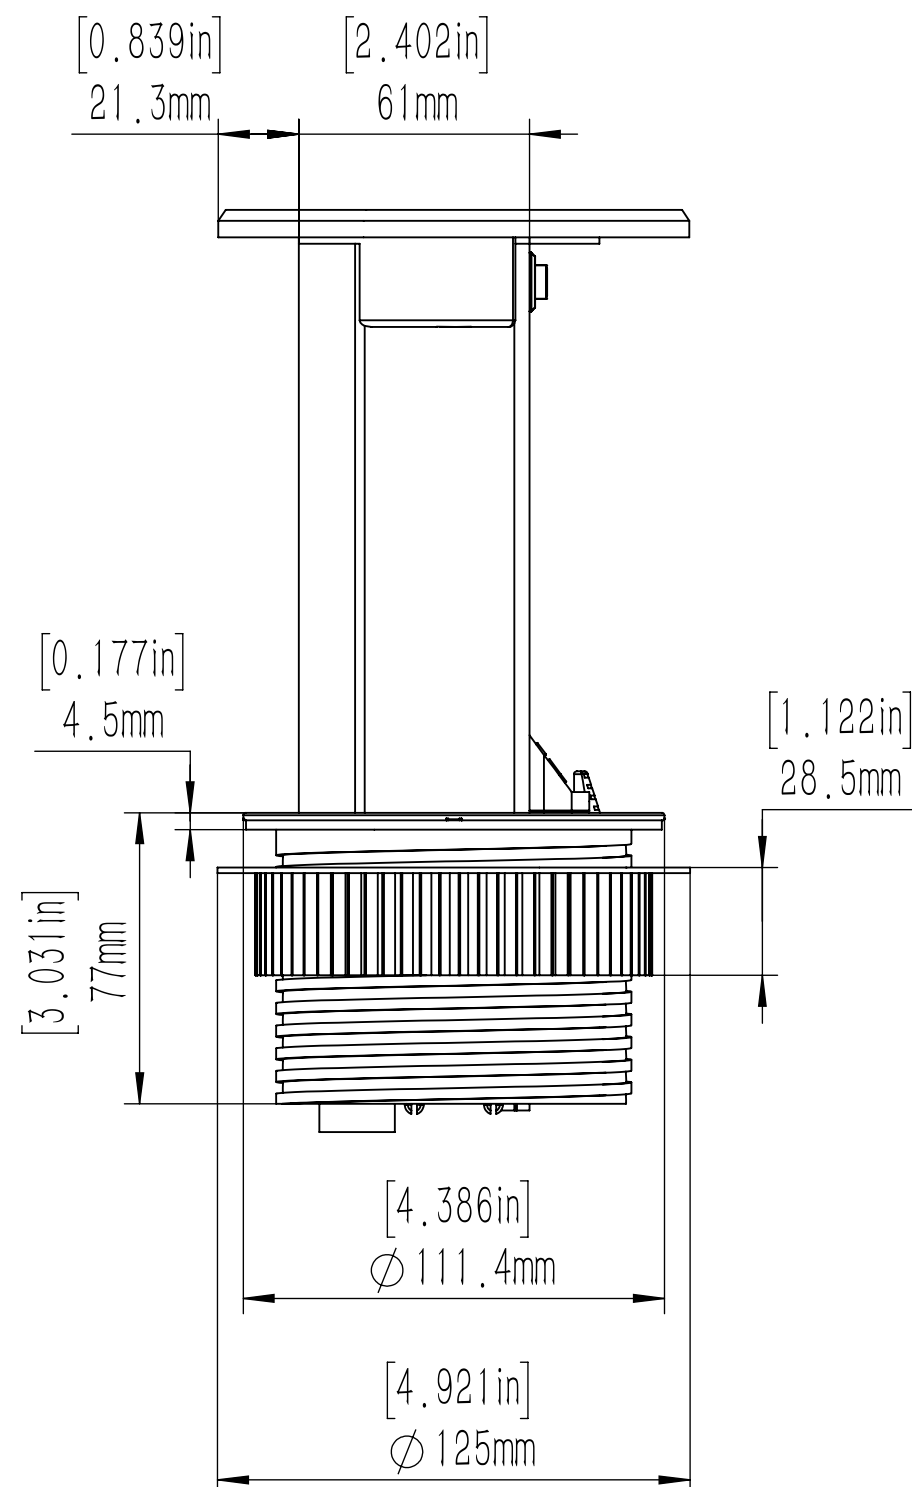

DESCRIPTION:  
Pop up receptacle with 15 amp decora/2usb  
receptacle and black resin top with wireless  
charging.

\* Nine foot cord with 15 amp plug included  
but not shown

**LEW ELECTRIC**  
**FITTINGS COMPANY**  
SERVING THE ELECTRICAL INDUSTRY SINCE 1901  
371 Randy Road, Carol Stream, IL 60188  
PHONE: (630) 665-2075

UNLESS OTHERWISE SPECIFIED:		NAME	DATE
DIMENSIONS ARE IN INCHES	DRAWN	PJG	12/31/2007
TOLERANCES:	TITLE:		
FRACTIONAL :	PUR15-RBK-2USB-QI		
ANGULAR: MACH :	SIZE DWG. NO.		
TWO PLACE DECIMAL :	C 1001790		
THREE PLACE DECIMAL :	REV		
INTERPRET GEOMETRIC	A		
TOLERANCING PER:	COMMENTS:		
MATERIAL:	WEIGHT:		
FINISH:	SHEET 12 OF 12		
DO NOT SCALE DRAWING			