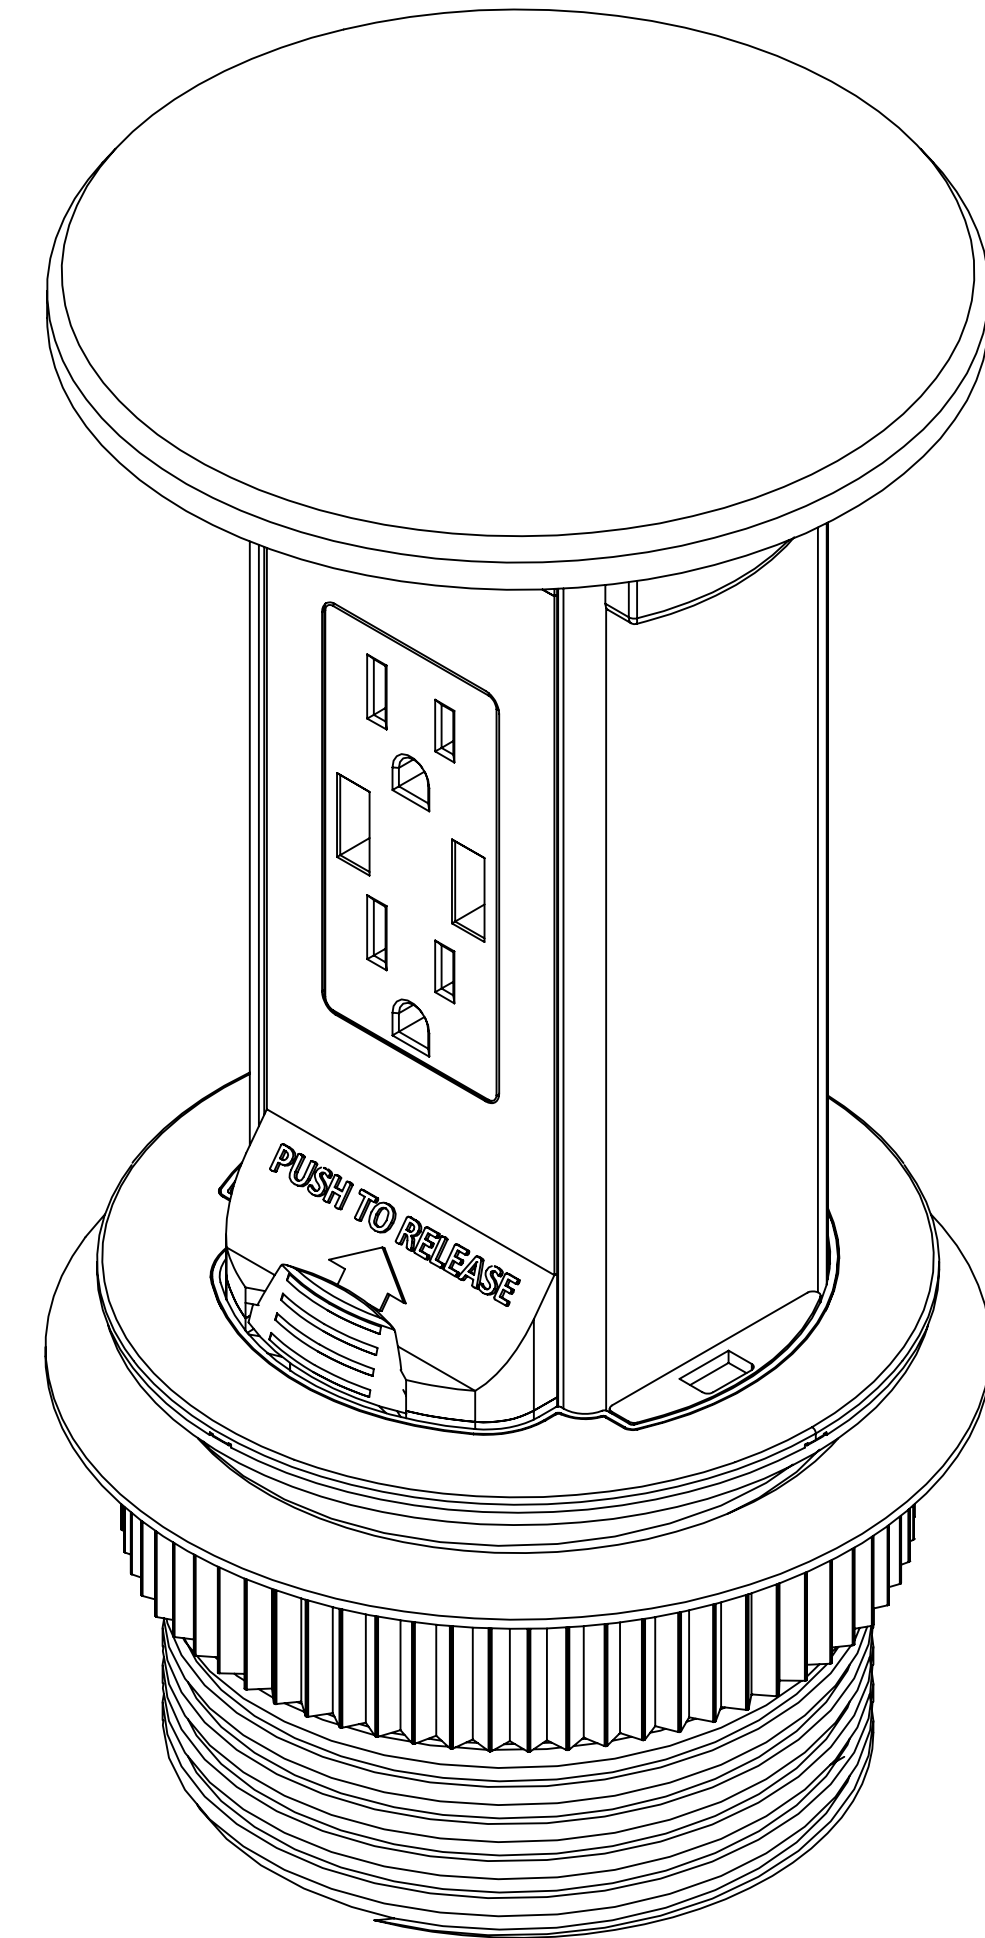

DESCRIPTION:  
Pop up receptacle with 15 amp decora/2usb  
receptacle and black resin top with wireless  
charging.

\* Nine foot cord with 15 amp plug included  
but not shown

**LEW ELECTRIC**  
**FITTINGS COMPANY**  
SERVING THE ELECTRICAL INDUSTRY SINCE 1901  
371 Randy Road, Carol Stream, IL 60188  
PHONE: (630) 665-2075

UNLESS OTHERWISE SPECIFIED:		NAME	DATE
DIMENSIONS ARE IN INCHES	DRAWN	PJG	12/31/2007
TOLERANCES:	TITLE:		
FRACTIONAL :	PUR15-RBK-2USB-QI		
ANGULAR: MACH :	SIZE DWG. NO.		
TWO PLACE DECIMAL :	C 1001790		
THREE PLACE DECIMAL :	REV		
INTERPRET GEOMETRIC	A		
TOLERANCING PER:	COMMENTS:		
MATERIAL:	WEIGHT:		
FINISH:	SHEET 12 OF 12		
DO NOT SCALE DRAWING			