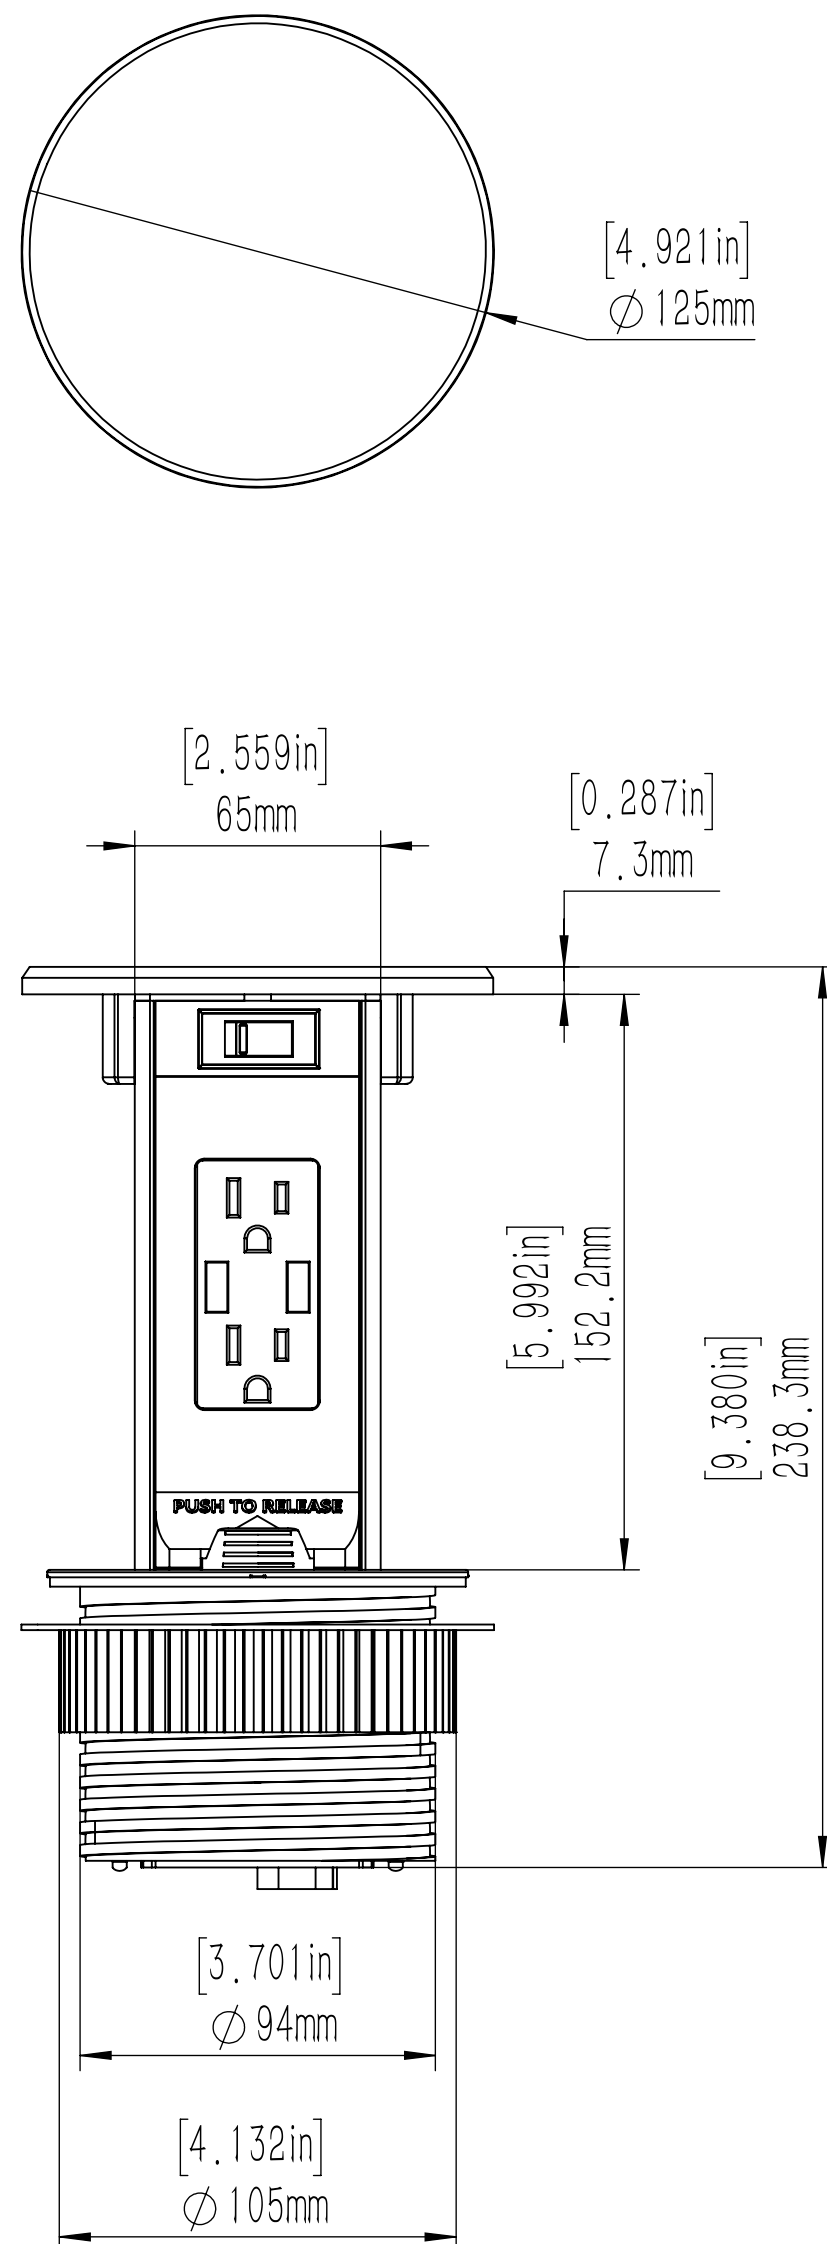

DESCRIPTION:  
Pop up receptacle with 15 amp decora/2usb  
receptacle and black resin top with wireless  
charging.

\* Nine foot cord with 15 amp plug included  
but not shown

**LEW ELECTRIC**  
**FITTINGS COMPANY**  
SERVING THE ELECTRICAL INDUSTRY SINCE 1901  
371 Randy Road, Carol Stream, IL 60188  
PHONE: (630) 665-2075

UNLESS OTHERWISE SPECIFIED:		NAME	DATE
DIMENSIONS ARE IN INCHES	DRAWN	PJG	12/31/2007
TOLERANCES:	TITLE:		
FRACTIONAL :	PUR15-RBK-2USB-QI		
ANGULAR: MACH :	SIZE DWG. NO.		
TWO PLACE DECIMAL :	C 1001790		
THREE PLACE DECIMAL :	REV		
INTERPRET GEOMETRIC	A		
TOLERANCING PER:	COMMENTS:		
MATERIAL:	WEIGHT:		
FINISH:	SHEET 12 OF 12		
DO NOT SCALE DRAWING			