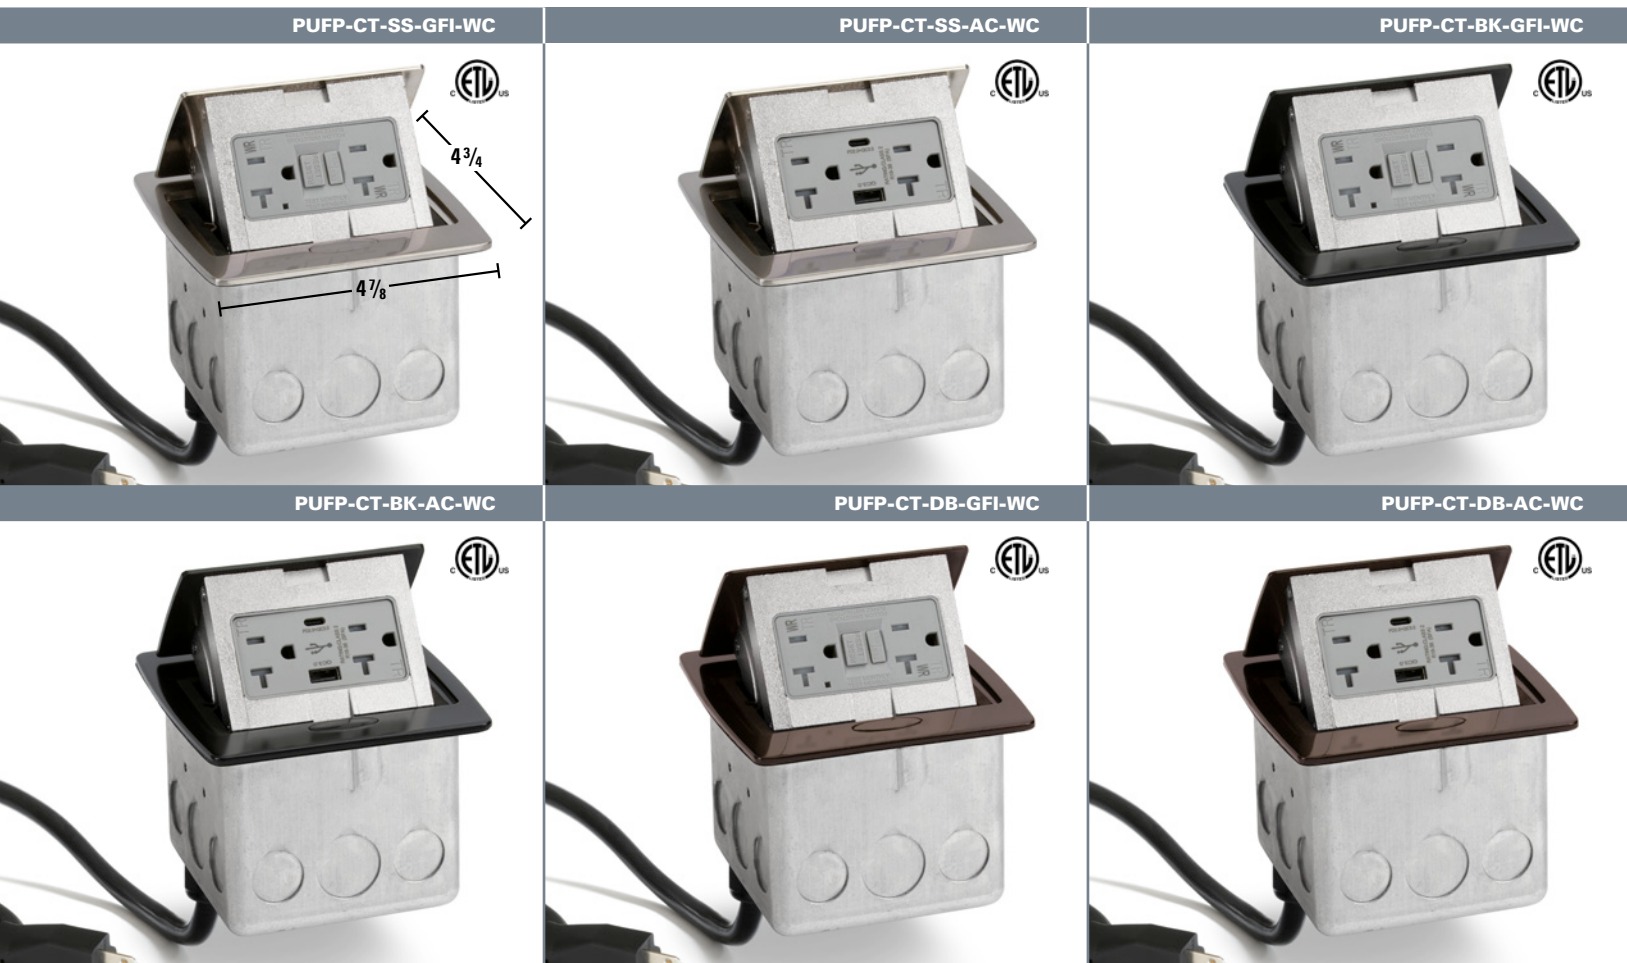

COMING SUMMER 2022

PUFP Countertop Boxes (Corded 2017 & 2020 NEC Compliant)

CATALOG #	DESCRIPTION
PUFP-CT-SS-GFI-WC	Stainless Steel countertop assembly, with 20 AMP (TR) GFI receptacle and 20 AMP power cord
PUFP-CT-SS-AC-WC ①	Stainless Steel countertop assembly, with 20 AMP (TR) duplex/2USB (AC) receptacle and 20 AMP power cord
PUFP-CT-BK-GFI-WC	Black countertop assembly, with 20 AMP (TR) GFI receptacle and 20 AMP power cord
PUFP-CT-BK-AC-WC ①	Black countertop assembly, with 20 AMP (TR) duplex/2USB (AC) receptacle and 20 AMP power cord
PUFP-CT-DB-GFI-WC	Dark Bronze countertop assembly, with 20 AMP (TR) GFI receptacle and 20 AMP power cord
PUFP-CT-DB-AC-WC ①	Dark Bronze countertop assembly, with 20 AMP (TR) duplex/2USB (AC) receptacle and 20 AMP power cord

① Contains (2) USB port cover anti dust protectors

>>>> All countertop plates 4 7/8" W x 4 3/4" L x 3 1/2" H and include PUF-P-WB box

>>>> Features and Benefits, see page 16