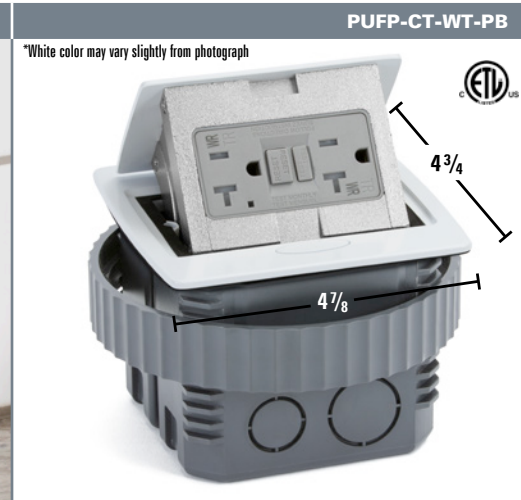

PUPF Countertop Boxes (Non-Corded 2014 NEC Compliant)

CATALOG #	DESCRIPTION
PUPF-CT-WT-PB	White pop up countertop plate assembly, with 20 AMP (TR) GFI receptacle (White color may vary slightly from photograph)
PUPF-CT-WT-AC-PB ①	White pop up countertop plate assembly, with 20 AMP (TR) duplex power/ 2USB (AC) receptacle (White color may vary slightly from photograph)
PUPF-CT-B-PB	Brass pop up countertop plate assembly, with 20 AMP (TR) GFI receptacle
PUPF-CT-B-AC-PB ①	Brass pop up countertop plate assembly, with 20 AMP (TR) duplex power/ 2USB (AC) receptacle
PUPF-PB	Poly-Box for PUPF series covers

① Contains (2) USB port cover anti dust protectors

>>>> All countertop plates 4⁷/₈ W x 4³/₄ L x 3¹/₂ H and include PUPF-PB box

>>>> Features and Benefits, see page 12