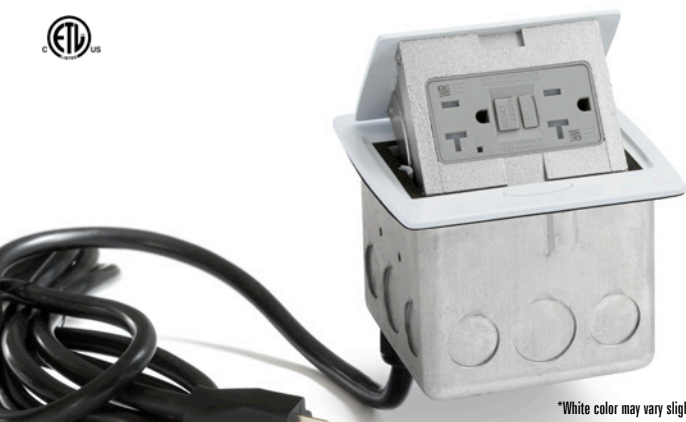

PUFP-CT-WT-GFI-WC