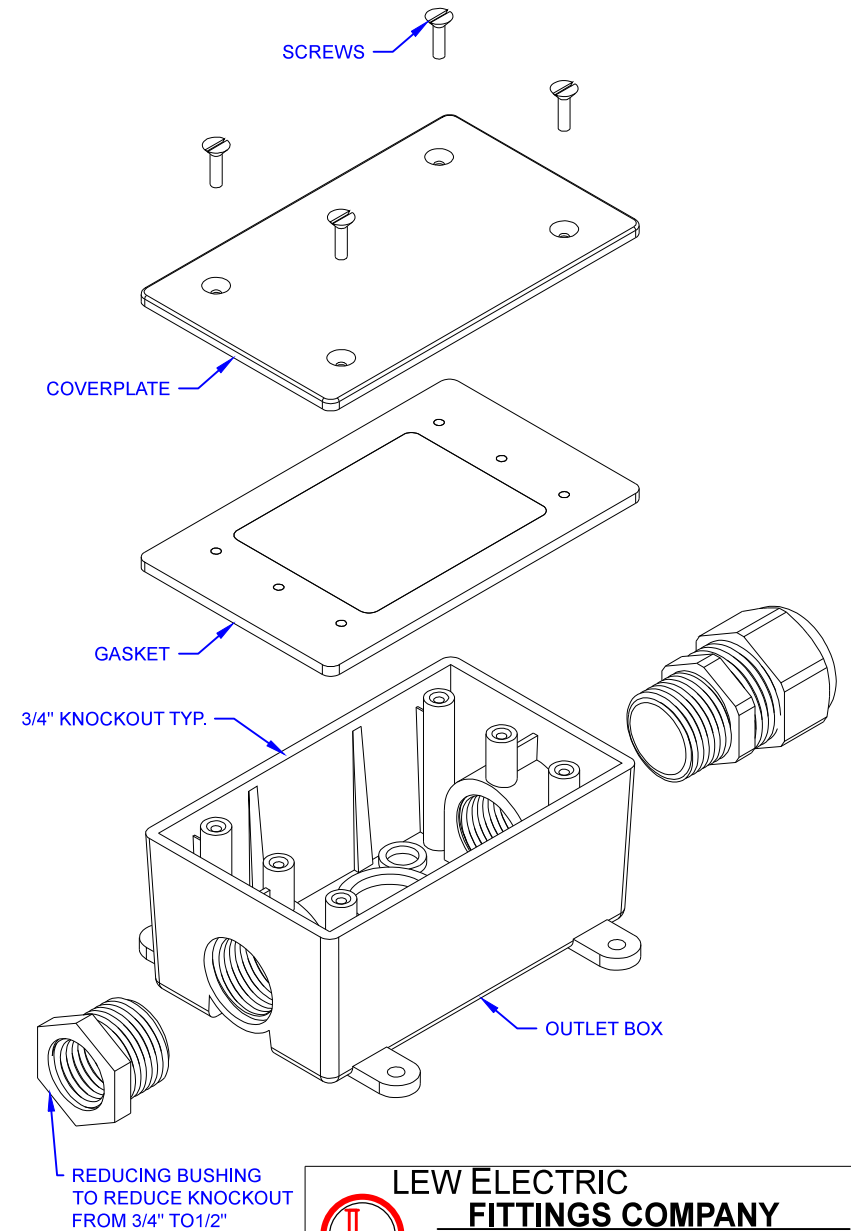

## LEW ELECTRIC FITTINGS COMPANY

SERVING THE ELECTRICAL INDUSTRY SINCE 1901

1626 Tobacco Road, Augusta, GA 30906  
PHONE: 877.537.2019

UNLESS OTHERWISE SPECIFIED:		NAME	DATE
DIMENSIONS ARE IN INCHES		DRAWN	SMK
TOLERANCES:			
FRACTIONAL ±			
ANGULAR: MACH ±			
TWO PLACE DECIMAL ±			
THREE PLACE DECIMAL ±			
INTERPRET GEOMETRIC TOLERANCING PER:		COMMENTS:	
MATERIAL			
FINISH			
DO NOT SCALE DRAWING			
TITLE:			
DB-1 SERIES DEK-BOX			
DB-1-DB-GFI			
SIZE	DWG. NO.	REV	
A	000001	A	
WEIGHT:		SHEET 1 OF 1	

**LEW ELECTRIC FITTINGS COMPANY**  
 SERVING THE ELECTRICAL INDUSTRY SINCE 1901  
 1626 Tobacco Road, Augusta, GA 30906  
 PHONE: 877.537.2019

UNLESS OTHERWISE SPECIFIED:		NAME	DATE	TITLE: <b>Plastic 1 Gang Outlet Box - Wet Locations</b>
DIMENSIONS ARE IN INCHES:		DRAWN	SMK	
TOLERANCES:				
FRACTIONAL ±				
ANGULAR: MACH ±				
BEND ±				
TWO PLACE DECIMAL ±				
THREE PLACE DECIMAL ±				
INTERPRET GEOMETRIC TOLERANCING PER:		COMMENTS:		
MATERIAL				
FINISH				
DO NOT SCALE DRAWING		SIZE	DWG. NO.	REV
		<b>A</b>	<b>000001</b>	<b>A</b>
		WEIGHT:	SHEET 1 OF 1	