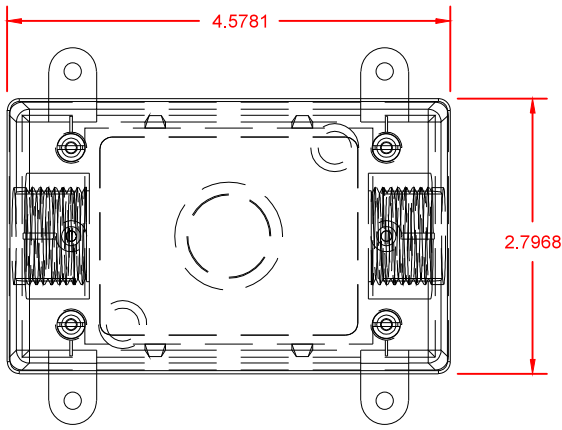

## LEW ELECTRIC FITTINGS COMPANY

SERVING THE ELECTRICAL INDUSTRY SINCE 1901

1626 Tobacco Road, Augusta, GA 30906  
PHONE: 877.537.2019

UNLESS OTHERWISE SPECIFIED:		NAME	DATE
DIMENSIONS ARE IN INCHES		DRAWN	SMK
TOLERANCES:			
FRACTIONAL ±			
ANGULAR: MACH ±			
TWO PLACE DECIMAL ±			
THREE PLACE DECIMAL ±			
INTERPRET GEOMETRIC TOLERANCING PER:		COMMENTS:	
MATERIAL			
FINISH			
DO NOT SCALE DRAWING			
TITLE:			
DB-1 SERIES DEK-BOX			
DB-1-DB-GFI			
SIZE	DWG. NO.	REV	
A	000001	A	
WEIGHT:		SHEET 1 OF 1	

**LEW ELECTRIC FITTINGS COMPANY**  
 SERVING THE ELECTRICAL INDUSTRY SINCE 1901  
 1626 Tobacco Road, Augusta, GA 30906  
 PHONE: 877.537.2019

UNLESS OTHERWISE SPECIFIED:		NAME	DATE	TITLE: <b>Plastic 1 Gang Outlet Box - Wet Locations</b>
DIMENSIONS ARE IN INCHES:		DRAWN	SMK	
TOLERANCES:				
FRACTIONAL ±				
ANGULAR: MACH ±				
BEND ±				
TWO PLACE DECIMAL ±				
THREE PLACE DECIMAL ±				
INTERPRET GEOMETRIC TOLERANCING PER:		COMMENTS:		
MATERIAL				
FINISH				
DO NOT SCALE DRAWING		SIZE	DWG. NO.	REV
		<b>A</b>	<b>000001</b>	<b>A</b>
		WEIGHT:	SHEET 1 OF 1	