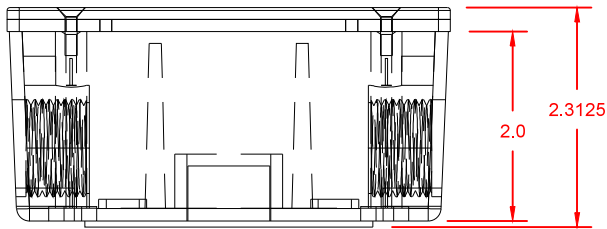

## LEW ELECTRIC FITTINGS COMPANY

SERVING THE ELECTRICAL INDUSTRY SINCE 1901

1626 Tobacco Road, Augusta, GA 30906  
PHONE: 877.537.2019

UNLESS OTHERWISE SPECIFIED:		NAME	DATE
DIMENSIONS ARE IN INCHES		DRAWN	SMK
TOLERANCES:			
FRACTIONAL ±			
ANGULAR: MACH ±			
TWO PLACE DECIMAL ±			
THREE PLACE DECIMAL ±			
INTERPRET GEOMETRIC TOLERANCING PER:		COMMENTS:	
MATERIAL			
FINISH			
DO NOT SCALE DRAWING			
TITLE:			
DB-1 SERIES DEK-BOX			
DB-1-DB-GFI			
SIZE	DWG. NO.	REV	
A	000001	A	
WEIGHT:		SHEET 1 OF 1	

**LEW ELECTRIC FITTINGS COMPANY**  
 SERVING THE ELECTRICAL INDUSTRY SINCE 1901  
 1626 Tobacco Road, Augusta, GA 30906  
 PHONE: 877.537.2019

UNLESS OTHERWISE SPECIFIED:		NAME	DATE	TITLE: <b>Plastic 1 Gang Outlet Box - Wet Locations</b>
DIMENSIONS ARE IN INCHES:		DRAWN	SMK	
TOLERANCES:				
FRACTIONAL ±				
ANGULAR: MACH ±				
BEND ±				
TWO PLACE DECIMAL ±				
THREE PLACE DECIMAL ±				
INTERPRET GEOMETRIC TOLERANCING PER:		COMMENTS:		
MATERIAL				
FINISH				
DO NOT SCALE DRAWING		SIZE	DWG. NO.	REV
		<b>A</b>	<b>000001</b>	<b>A</b>
		WEIGHT:	SHEET 1 OF 1	