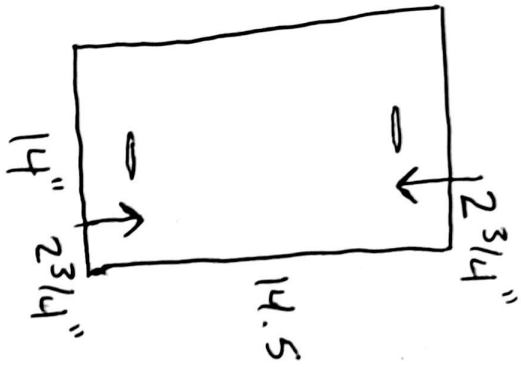

Pocket Placement

- 3/4" HARDWARE (BUCKLE)

- USED SMALL BOTTLE TO MARK ROUNDED EDGES

- MACHINE STITCHED