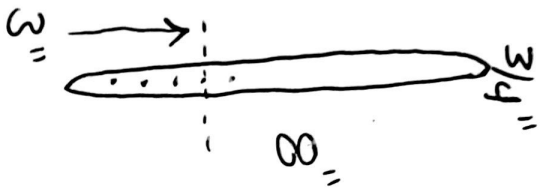

Pocket Placement

- 3/4" HARDWARE (BUCKLE)

- USED SMALL BOTTLE TO MARK ROUNDED EDGES

- MACHINE STITCHED