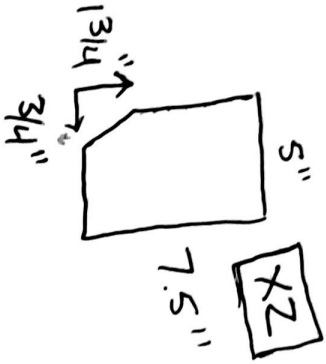

Pocket Placement

- 3/4" HARDWARE (BUCKLE)

- USED SMALL BOTTLE TO MARK ROUNDED EDGES

- MACHINE STITCHED