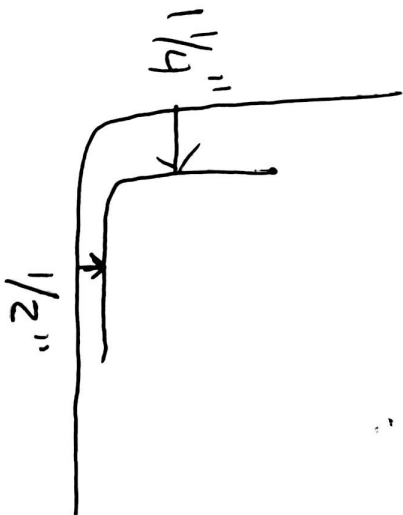

Pocket Placement

- 3/4" HARDWARE (BUCKLE)

- USED SMALL BOTTLE TO MARK ROUNDED EDGES

- MACHINE STITCHED