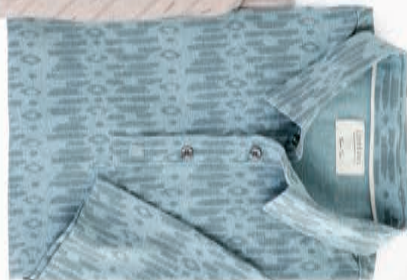

LS1173
SUBTLE PRINTED KNIT SHIRT
Color: lagoon heather.
~~$78~~ $39