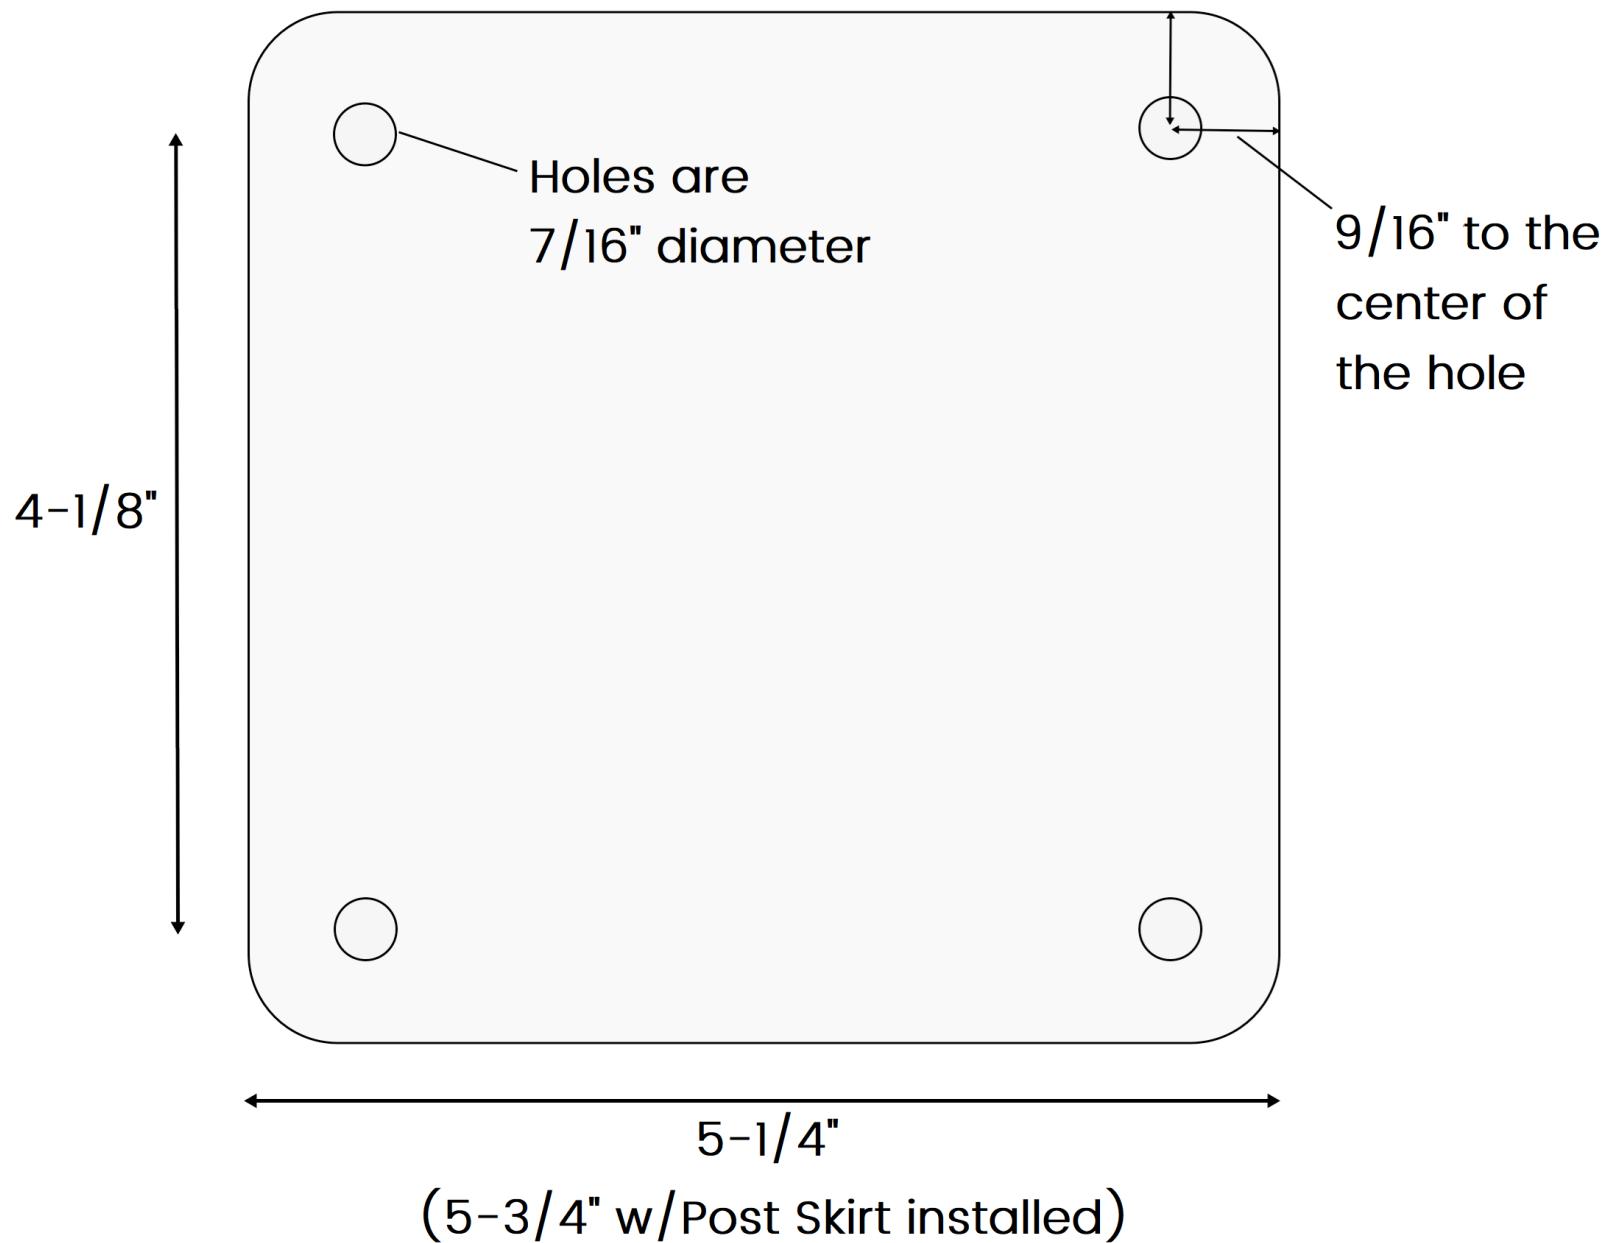

## Post Base dimensions for blocking

- It is  $39\text{'}$  from Post center to Post center
- It is  $1\text{-}1/2\text{'}$  from Post center to edge of Panel on each side