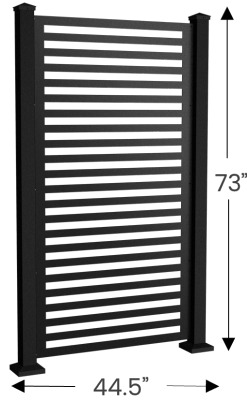

## ASSEMBLY DIMENSIONS

Screen Dimensions

Assembly Dimensions

1" Spacer

2" Spacer

3" Spacer

4" Spacer

Spacers to add incremental length to any span

Solid Screen can be cut to fill unwanted gaps

1 Screen Set

44.5"

2 Screen Set

83.5"

3 Screen Set

122.5"

4 Screen Set