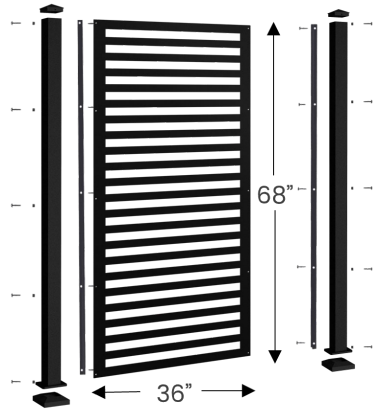

## ASSEMBLY DIMENSIONS

Screen Dimensions

Assembly Dimensions

1" Spacer

2" Spacer

3" Spacer

4" Spacer

Spacers to add incremental length to any span

Solid Screen can be cut to fill unwanted gaps

1 Screen Set

44.5"

2 Screen Set

83.5"

3 Screen Set

122.5"

4 Screen Set

161.5"

5 Screen Set

200.5"

6 Screen Set

239.5"

Standard Assembly Spans (no Spacers used). Each additional Screen/Post Assembly adds 39"