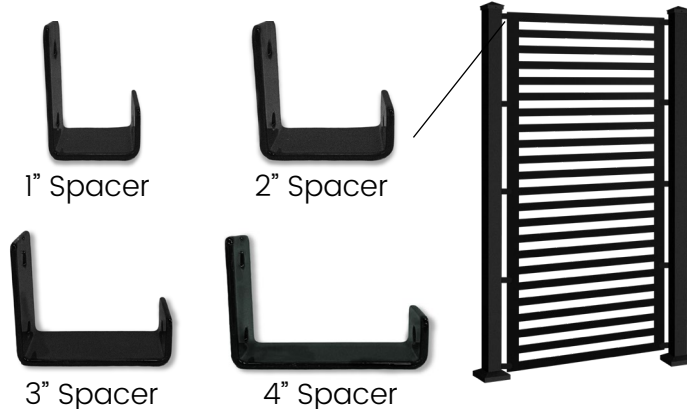

# sunbelly PRIVACY SCREENS

## ASSEMBLY DIMENSIONS

Screen Dimensions

Assembly Dimensions

1" Spacer

2" Spacer

3" Spacer

4" Spacer

Spacers to add incremental length to any span

Solid Screen can be cut to fill unwanted gaps

1 Screen Set

44.5"

2 Screen Set

83.5"

3 Screen Set

122.5"

4 Screen Set