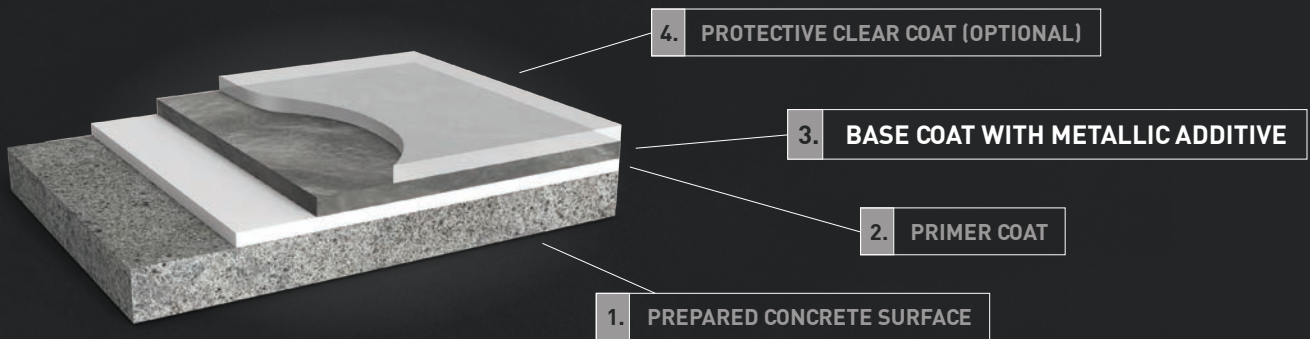

MIX RIGHT IN

DAZZLE *with out*
HASSLE

for
SHOWROOMS
THAT SHOW OFF

— *make waves* —
SWIRLS
AND RIPPLES

COVER IT.
COLOR IT. 🎨

the no worry....
WONDER

INNOVATIVE PROTECTIVE COATINGS

METALLIC ADDITIVE

LUSTROUS METALLIC ADDITIVES FOR VIBRANT PEARLESCENT AND IRIDESCENT FLOOR FINISHES THAT IMPRESS.

Metallic Additive is an exotic pigment system that can be added to ROKREZ PRO & 1100SL 100% solids, clear epoxy. When dispersed within the coating, the pigment creates a beautiful three-dimensional appearance that gives the illusion of waves, swirls and ripples.

The finished appearance of the Metallic flooring system can vary from gradual, subtle changes in color to more distinctive effects. Each project is truly unique.

PRODUCT LAYERS:

REFER TO SIMIRON.COM/PRODUCTS/METALLIC-ADDITIVE/ FOR MORE SYSTEM OPTIONS