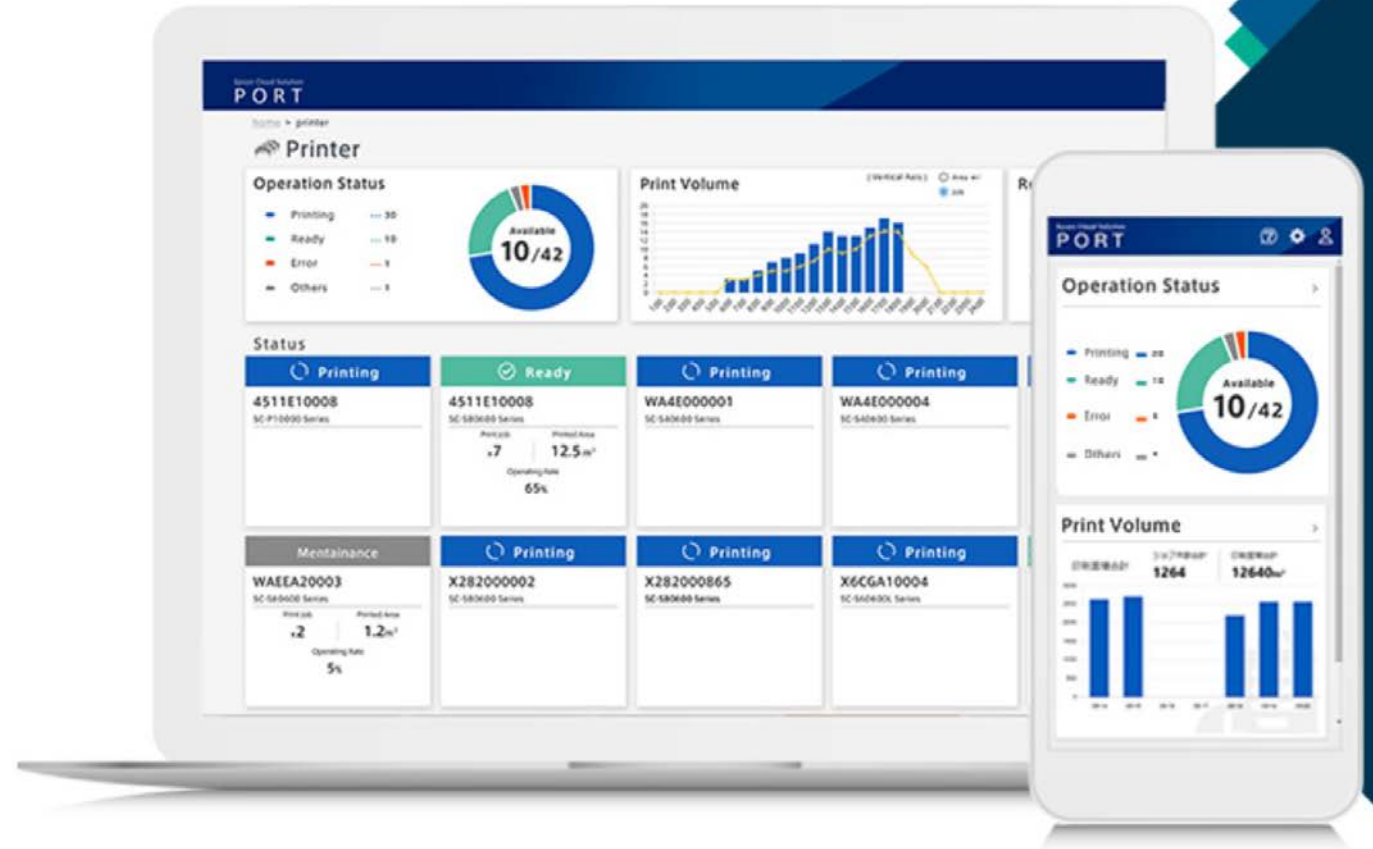

Epson Cloud Solution PORT®4

- Remote Monitoring System
- Virtually Live view of printer fleet, utilization and service info across most Epson Professional Imaging Printers
- Clear, Simple, and customizable dashboard
- Works through web browser and iOS app.