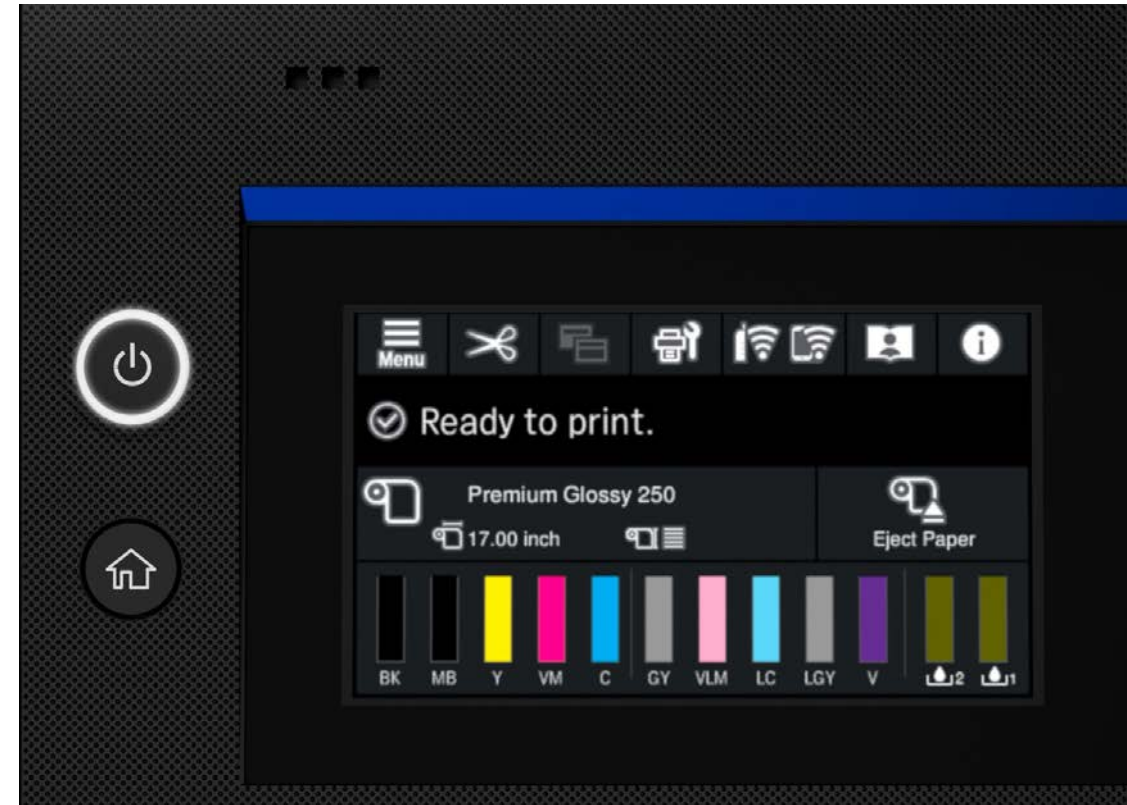

New larger 4.3" touch panel LCD

Easy setup, printer control and maintenance

User Long-Term Maintenance

Enhanced connectivity includes:

Gigabit Ethernet

SuperSpeed USB 3.0

WiFi- 2.4 Ghz and 5 Ghz

Black Enhance Overcoat Technology