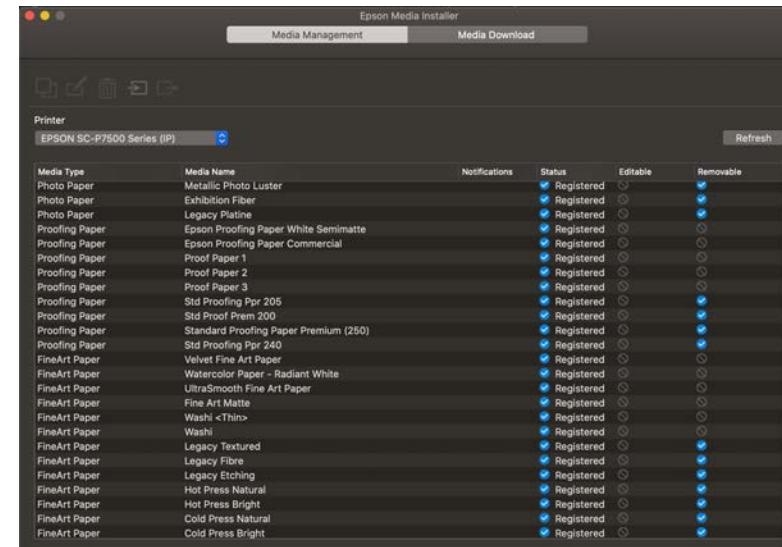

Epson Media Installer

- Manages media and printer mechanical parameters
- Imports non-Epson branded medias
- Synchronizes with Epson Print Layout, printer driver and printer control panel