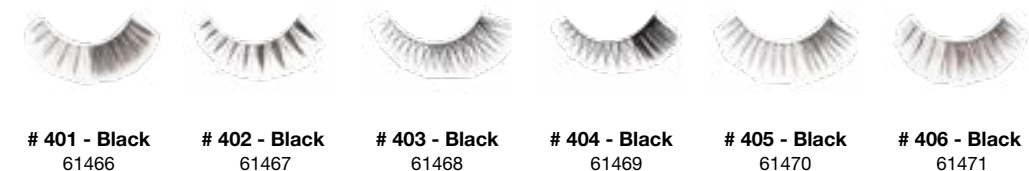

Natural Lashes

Natural looking lashes for everyday wear.
Minimum Order: 4 / Case Pack: 72

101 Demi - Black 65001 # 102 Demi - Black 65083 # 103 - Black 65084
104 - Black 65085 # 105 - Black 65002 # 106 - Black 65086 # 107 - Black 65087 # 108 - Black 65088 # 109 - Black 65003 # 110 - Black 65004
111 - Black 65089 # 112 - Black (Lower) 61210 # 112 - Brown (Lower) 61220 # 114 - Black 61410 # 115 - Black 61510 # 116 - Black 65090 # 117 - Black 65005
118 - Black 65091 # 120 - Black Demi 65092 # 124 - Black 65093 # 131 - Black 65006 # 134 - Black 65009 # 172 - Black 66527 # 174 - Black 66529
176 - Black 67888 Babies - Black 65031 Beauties - Black 65020 Demi Luvies - Black 65016 Demi Pixies - Black 65014 Demi Pixies - Brown 65015 Fairies - Black 65026
Hotties - Black 65032 Lacies - Black 65022 Luckies - Black 65030 Scanties - Black 65017 Scanties - Brown 65018 Sexies - Black 65027 Sweeties - Black 65019

Wispiess Lashes

Iconic criss cross silk lashes.
Minimum Order: 4 / Case Pack: 72

Double Up

Combines two lashes in one; bottom lash adds fullness while top lash adds flare for an astonishing lash that is twice as dark as an ordinary lash.
Minimum Order: 4 / Case Pack: 72

Edgy

A unique combination of natural strip lashes with accent edges.
Minimum Order: 4 / Case Pack: 72

LashLites®

For a slight enhancement, filling gaps, adding volume and length to natural lashes with a light comfortable feeling.
Minimum Order: 4 / Case Pack: 72