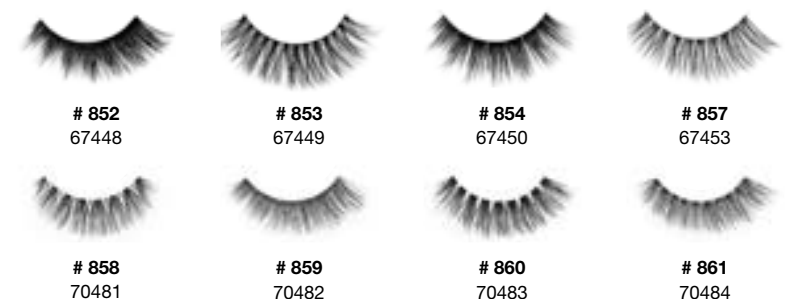

Naked Lashes

Barely there lash styles enhance your natural lashes with curl and added length + definition.
Minimum Order: 4 / Inner Pack: 72

420 70475 # 421 70476 # 422 70477 # 423 70478 # 424 70479

EXTENSION FX

Strip Lash styles that mimic the customized lash look salon extensions.
Minimum Order: 4 / Inner Pack: 72

Extension FX L Curl 68690 Extension FX C Curl 68691 Extension FX B Curl 68692 Extension FX D Curl 68693

3D Faux Mink

Soft Multi-layered lashes with extreme curl and multidimensional effects.
Minimum Order: 4 / Inner Pack: 72

852 67448 # 853 67449 # 854 67450 # 857 67453
858 70481 # 859 70482 # 860 70483 # 861 70484