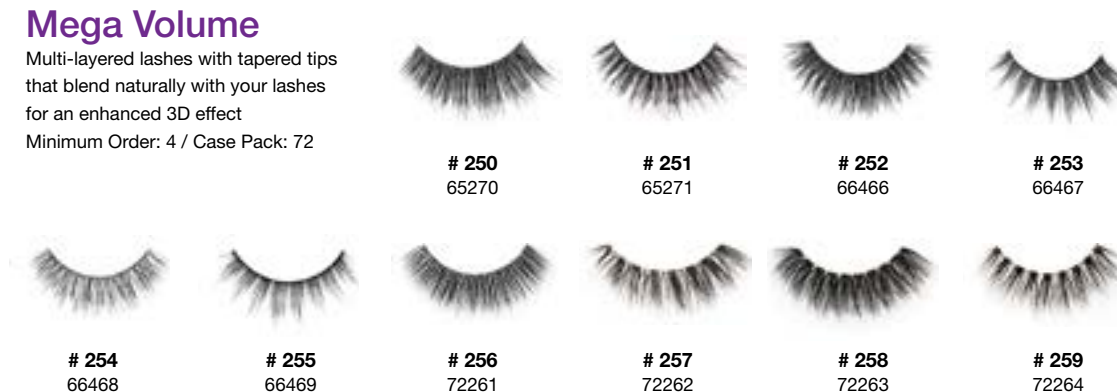

250 65270   # 251 65271   # 252 66466   # 253 66467
254 66468   # 255 66469   # 256 72261   # 257 72262   # 258 72263   # 259 72264