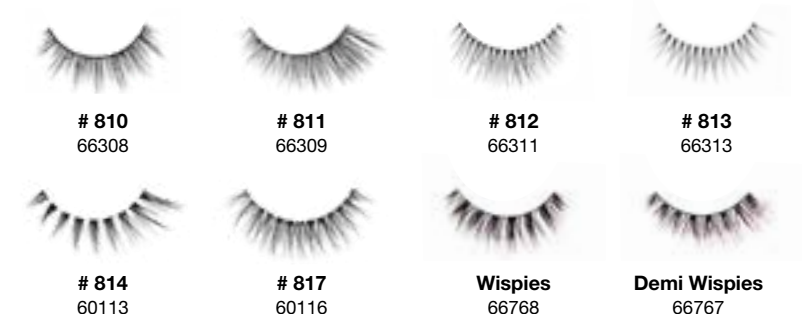

Naked Lashes

Barely there lash styles enhance your natural lashes with curl and added length + definition.
Minimum Order: 4 / Inner Pack: 72

420 70475 # 421 70476 # 422 70477 # 423 70478 # 424 70479

EXTENSION FX

Strip Lash styles that mimic the customized lash look salon extensions.
Minimum Order: 4 / Inner Pack: 72

Extension FX L Curl 68690 Extension FX C Curl 68691 Extension FX B Curl 68692 Extension FX D Curl 68693

3D Faux Mink

Soft Multi-layered lashes with extreme curl and multidimensional effects.
Minimum Order: 4 / Inner Pack: 72

852 67448 # 853 67449 # 854 67450 # 857 67453
858 70481 # 859 70482 # 860 70483 # 861 70484

Faux Mink

Ultra soft, luxuriously lightweight with tapered tips and an Invisiband® for comfortable wear
Minimum Order: 4 / Case Pack: 72

810 66308 # 811 66309 # 812 66311 # 813 66313
814 60113 # 817 60116 Wispies 66768 Demi Wispies 66767