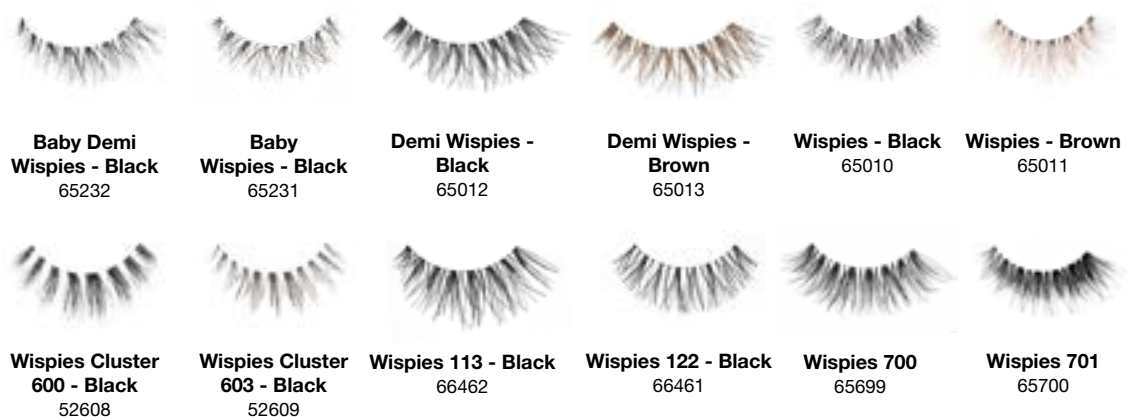

Natural Lashes

Natural looking lashes for everyday wear.
Minimum Order: 4 / Case Pack: 72

101 Demi - Black 65001 # 102 Demi - Black 65083 # 103 - Black 65084
104 - Black 65085 # 105 - Black 65002 # 106 - Black 65086 # 107 - Black 65087 # 108 - Black 65088 # 109 - Black 65003 # 110 - Black 65004
111 - Black 65089 # 112 - Black (Lower) 61210 # 112 - Brown (Lower) 61220 # 114 - Black 61410 # 115 - Black 61510 # 116 - Black 65090 # 117 - Black 65005
118 - Black 65091 # 120 - Black Demi 65092 # 124 - Black 65093 # 131 - Black 65006 # 134 - Black 65009 # 172 - Black 66527 # 174 - Black 66529
176 - Black 67888 Babies - Black 65031 Beauties - Black 65020 Demi Luvies - Black 65016 Demi Pixies - Black 65014 Demi Pixies - Brown 65015 Fairies - Black 65026
Hotties - Black 65032 Lacies - Black 65022 Luckies - Black 65030 Scanties - Black 65017 Scanties - Brown 65018 Sexies - Black 65027 Sweeties - Black 65019

Wispiess Lashes

Iconic criss cross silk lashes.
Minimum Order: 4 / Case Pack: 72

Double Up

Combines two lashes in one; bottom lash adds fullness while top lash adds flare for an astonishing lash that is twice as dark as an ordinary lash.
Minimum Order: 4 / Case Pack: 72

Edgy

A unique combination of natural strip lashes with accent edges.
Minimum Order: 4 / Case Pack: 72

LashLites®

For a slight enhancement, filling gaps, adding volume and length to natural lashes with a light comfortable feeling.
Minimum Order: 4 / Case Pack: 72