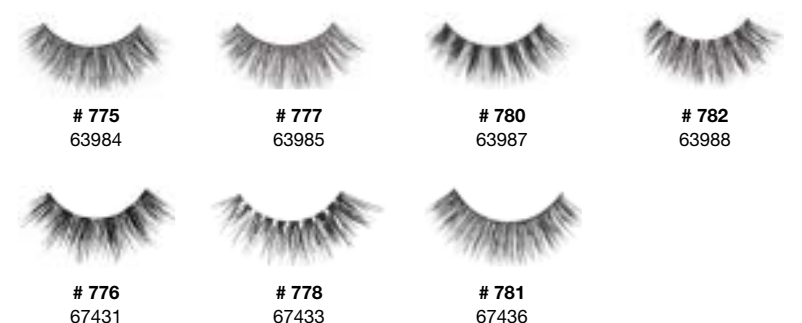

Strip Lash styles that mimic the customized lash look salon extensions.
Minimum Order: 4 / Inner Pack: 72

Extension FX L Curl 68690 Extension FX C Curl 68691 Extension FX B Curl 68692 Extension FX D Curl 68693

3D Faux Mink

Soft Multi-layered lashes with extreme curl and multidimensional effects.
Minimum Order: 4 / Inner Pack: 72

852 67448 # 853 67449 # 854 67450 # 857 67453
858 70481 # 859 70482 # 860 70483 # 861 70484

Faux Mink

Ultra soft, luxuriously lightweight with tapered tips and an Invisiband® for comfortable wear
Minimum Order: 4 / Case Pack: 72

810 66308 # 811 66309 # 812 66311 # 813 66313
814 60113 # 817 60116 Wispies 66768 Demi Wispies 66767

Remy Lashes

Made with Keratin Infused tapered tips and made from the highest quality softest hair that holds curl longer.
Minimum Order: 4 / Case Pack: 72

775 63984 # 777 63985 # 780 63987 # 782 63988
776 67431 # 778 67433 # 781 67436