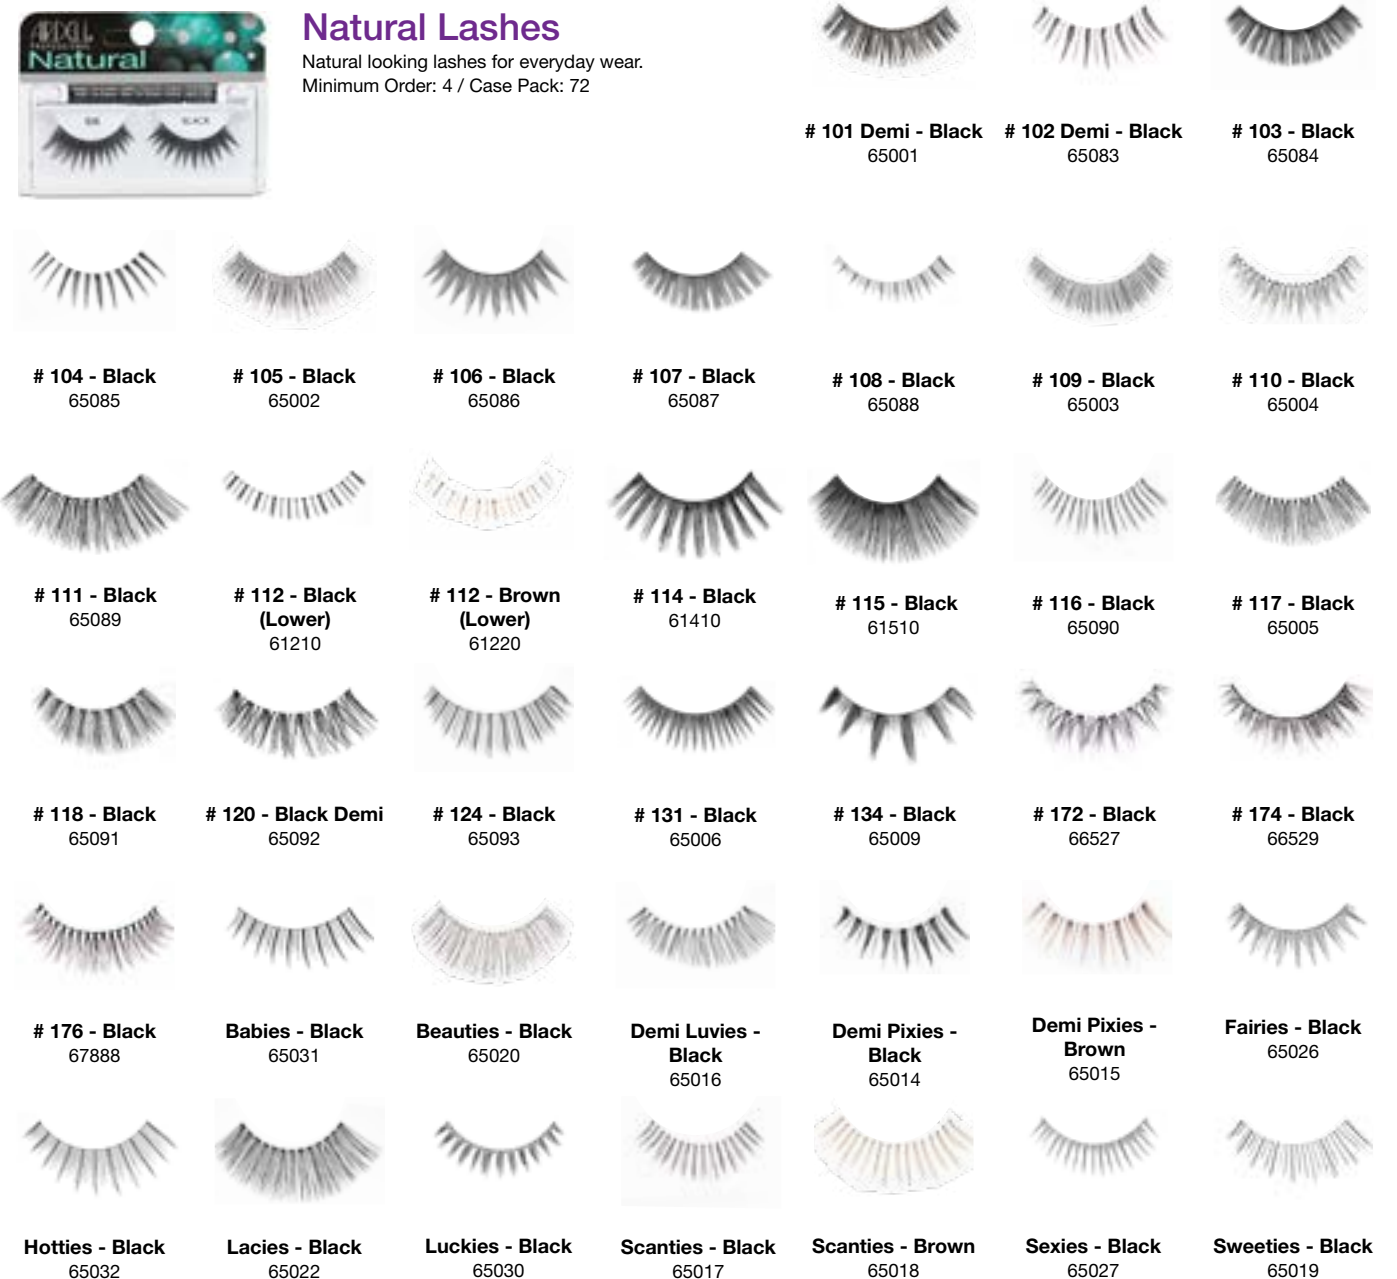

Remy Lashes

Made with Keratin Infused tapered tips and made from the highest quality softest hair that holds curl longer.
Minimum Order: 4 / Case Pack: 72

775 63984 # 777 63985 # 780 63987 # 782 63988
776 67431 # 778 67433 # 781 67436

Mega Volume

Multi-layered lashes with tapered tips that blend naturally with your lashes for an enhanced 3D effect
Minimum Order: 4 / Case Pack: 72

250 65270 # 251 65271 # 252 66466 # 253 66467
254 66468 # 255 66469 # 256 72261 # 257 72262 # 258 72263 # 259 72264

Natural Lashes

Natural looking lashes for everyday wear.
Minimum Order: 4 / Case Pack: 72

101 Demi - Black 65001 # 102 Demi - Black 65083 # 103 - Black 65084
104 - Black 65085 # 105 - Black 65002 # 106 - Black 65086 # 107 - Black 65087 # 108 - Black 65088 # 109 - Black 65003 # 110 - Black 65004
111 - Black 65089 # 112 - Black (Lower) 61210 # 112 - Brown (Lower) 61220 # 114 - Black 61410 # 115 - Black 61510 # 116 - Black 65090 # 117 - Black 65005
118 - Black 65091 # 120 - Black Demi 65092 # 124 - Black 65093 # 131 - Black 65006 # 134 - Black 65009 # 172 - Black 66527 # 174 - Black 66529
176 - Black 67888 Babies - Black 65031 Beauties - Black 65020 Demi Luvies - Black 65016 Demi Pixies - Black 65014 Demi Pixies - Brown 65015 Fairies - Black 65026
Hotties - Black 65032 Lacies - Black 65022 Luckies - Black 65030 Scanties - Black 65017 Scanties - Brown 65018 Sexies - Black 65027 Sweeties - Black 65019

Wispiess Lashes

Iconic criss cross silk lashes.
Minimum Order: 4 / Case Pack: 72

Double Up

Combines two lashes in one; bottom lash adds fullness while top lash adds flare for an astonishing lash that is twice as dark as an ordinary lash.
Minimum Order: 4 / Case Pack: 72