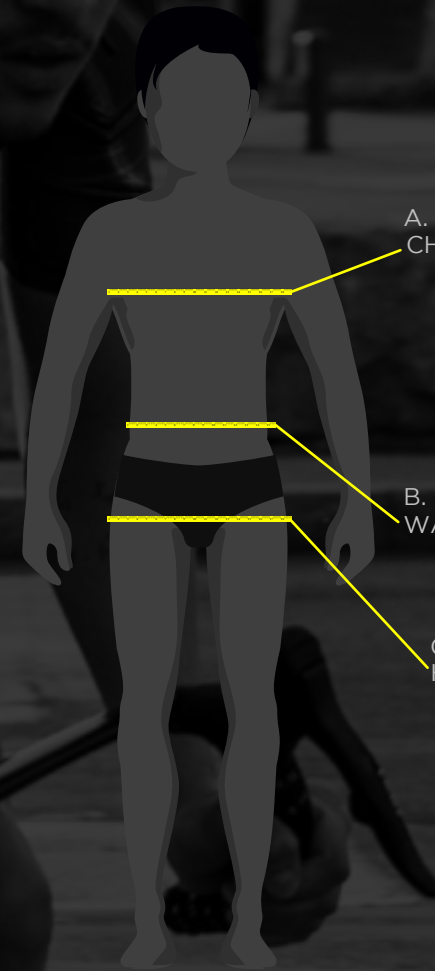

PRISM

JUNIOR'S SIZE CHART

	SIZE (Centimeters)						
ITEM	2XS	XS	S	M	L	XL	2XL
Age (years' old)	2 to 3	4 to 5	6 to 7	8 to 9	10 to 11	12 to 13	14 to 15
(A) Chest	70	74	78	82	86	90	94
(B) Waist	44	48	52	56	60	64	68
(C) Hip	50	54	58	62	66	70	74

A.
CHEST

Measure around the broadest part of the chest, 1-2 inches below the armpits

Measure from the center of the spine at the base of the neck, around the shoulder, over the elbow and down to the wrist

B.
WAIST

Measure around waist at the narrowest point

C.
HIPS

Stand with hills together and measure around the fullest part of the hips

IF YOU ARE NOT SURE WHERE YOUR SHAPE FITS, DROP US AN EMAIL TO INFO@PRISM.BIKE, ALWAYS HAPPY TO HELP GET YOU #HUBBARDPROOF IN JUST THE RIGHT FIT