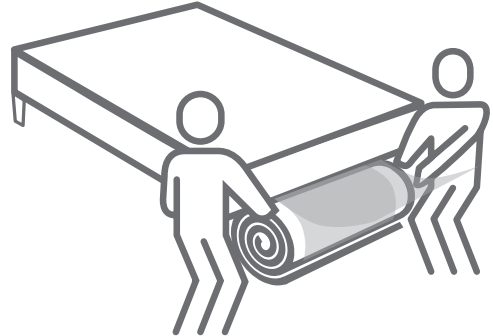

recovrTM

MATTRESS

1

Remove from box. The easiest way to remove the mattress from the carton is by placing the open end down on the floor and lifting up the carton.

2

Place the compressed mattress roll on the floor at the foot of the bed. Unwrap the outer plastic.

3

Place the rolled mattress on your existing foundation/boxspring and unroll the mattress.

4

Position the mattress flat over the foundation as you unroll and unfold.

5

Cut the inner bag. Be sure to avoid cutting the mattress upholstery. You will hear a rush of air as the mattress expands. Completely remove the inner plastic bag.