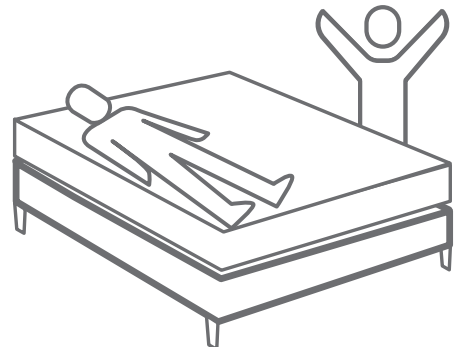

recovrTM

MATTRESS

1

Remove from box. The easiest way to remove the mattress from the carton is by placing the open end down on the floor and lifting up the carton.

2

Place the compressed mattress roll on the floor at the foot of the bed. Unwrap the outer plastic.

3

Place the rolled mattress on your existing foundation/boxspring and unroll the mattress.

4

Position the mattress flat over the foundation as you unroll and unfold.

5

Cut the inner bag. Be sure to avoid cutting the mattress upholstery. You will hear a rush of air as the mattress expands. Completely remove the inner plastic bag.

6

After one hour, your new mattress will be decompressed and ready to enjoy.

RecovrMattress.com

Recovr Mattress • 407 S. Pennsylvania Ave, Suite 130 • Joplin, MO 64801