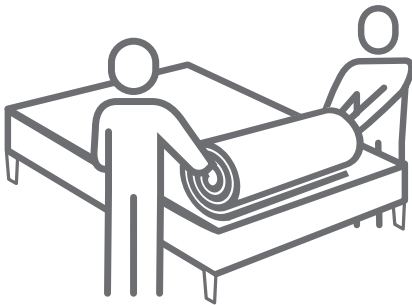

recovrTM

MATTRESS

1

Remove from box. The easiest way to remove the mattress from the carton is by placing the open end down on the floor and lifting up the carton.

2

Place the compressed mattress roll on the floor at the foot of the bed. Unwrap the outer plastic.

3

Place the rolled mattress on your existing foundation/boxspring and unroll the mattress.

4

Position the mattress flat over the foundation as you unroll and unfold.

5

Cut the inner bag. Be sure to avoid cutting the mattress upholstery. You will hear a rush of air as the mattress expands. Completely remove the inner plastic bag.