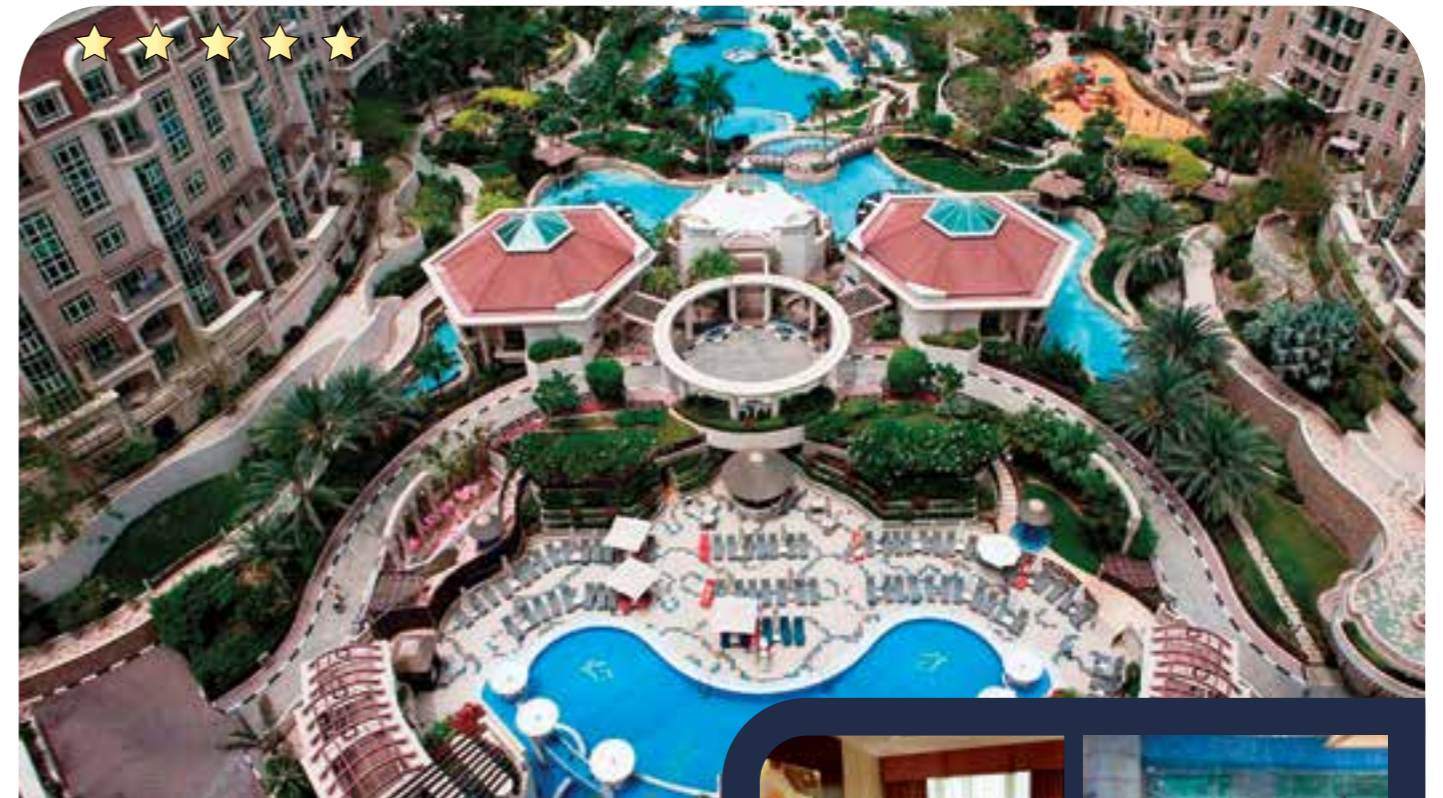

Ajman Saray, a Luxury Collection Resort is a five-star beach-side resort located on a pristine stretch of Ajman coast. The resort offers many facilities to enrich your stay in Ajman. Guests can enjoy access to a vast array of services, including shops, Wi-Fi in public areas, salon, car hire and car park.

# Al Bustan Rotana

Dubai

At Al Bustan Rotana Dubai, guests are bound to be enchanted by its unique blend of traditional Arabian hospitality and modern luxury. This 5 Star hotel in Dubai offers luxury accommodation and is an ideal choice for discerning business and leisure travellers.

## Location

With an ideal location, Al Bustan Rotana is just minutes away from Dubai International Airport, Cargo Village, Airport Expo and ten minutes from the Dubai World Trade Centre and Exhibition Halls. The hotel is conveniently located close to business and commercial districts, Dubai Creek Golf and Yacht Club, Deira City Centre Shopping Mall and Dubai Festival City.

# Al Murooj Rotana

Dubai

Redefining the standards for sophistication, luxury and indulgence, Al Murooj Rotana is the luxury Dubai hotel that will exceed your expectations. With its award winning outlets, full-fledged meeting facilities, beautiful interiors and exemplary service, Al Murooj Rotana is the perfect destination for business as well as leisure travellers.