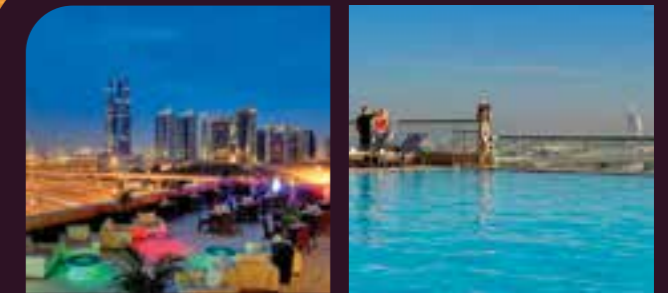

Services & Facilities

1010 suites and hotel apartments | Comfortable bedrooms | En-Suite living/dining rooms with balconies | Fully equipped kitchen | Internet access | Executive Floors with panoramic views and 5-star facilities | Ball Room (750 pax) Theater Style, 4 Adjoining meeting rooms and 16 breakout/seminar rooms | State of the art conference equipment | Elixir – Health Club & Spa and ladies only Fitness Room | Free Indoor parking for up to 980 cars | Mini supermarket | Car rental desk | Kid's play area

Location

The hotel is situated in a prime location on Sheikh Zayed Road – only a minute away from the Dubai Internet City Metro Station, 20 minutes from Dubai Trade Centre, 25 minutes from Old Dubai and 30 minutes from Dubai International Airport. Within easy reach from Knowledge Village, Tecom & Jebel Ali Freezone, as well as JBR, Dubai Marina, the Hills, the Springs and other prime residential areas and with immediate access to the Dubai's Metro Network and the highways to Abu Dhabi and Sharjah.