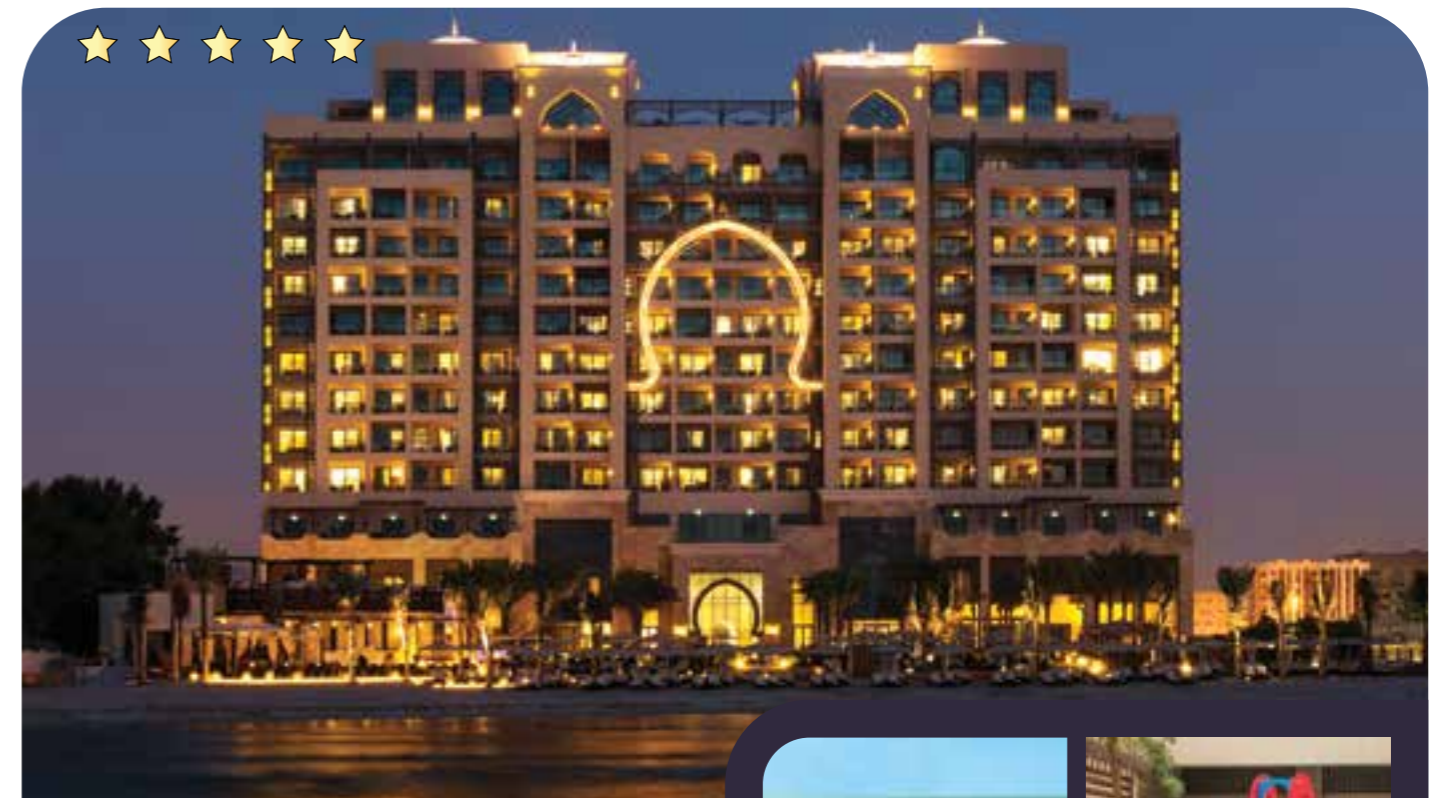

Ajman Saray, a Luxury Collection Resort is a five-star beach-side resort located on a pristine stretch of Ajman coast. The resort offers many facilities to enrich your stay in Ajman. Guests can enjoy access to a vast array of services, including shops, Wi-Fi in public areas, salon, car hire and car park.

## Location

Ajman Saray, a Luxury Collection Resort is a short drive from Sharjah and Dubai International Airports. Conveniently located in Ajman, the resort is a great base from which to explore this vibrant city. From here, guests can enjoy easy access to the city's must-see destinations and all that the lively city has to offer.