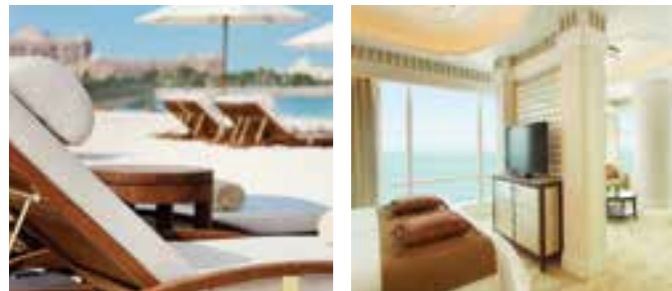

ST REGIS

ABU DHABI

Inspired by the legacy of the Astor family from New York's Gilded Age, The St. Regis Abu Dhabi combines modern interpretation of the finest levels of service with the local heritage of Abu Dhabi. The hotel epitomizing luxury promises experiences beyond expectations.

Dining & Entertainment

The Terrace – three meal dining buffet | Villa Toscana – Italian cuisine | Azura – Arabic cuisine | Cabana Bar & Grill – Beachfront bar & restaurant | Swim-up Bar