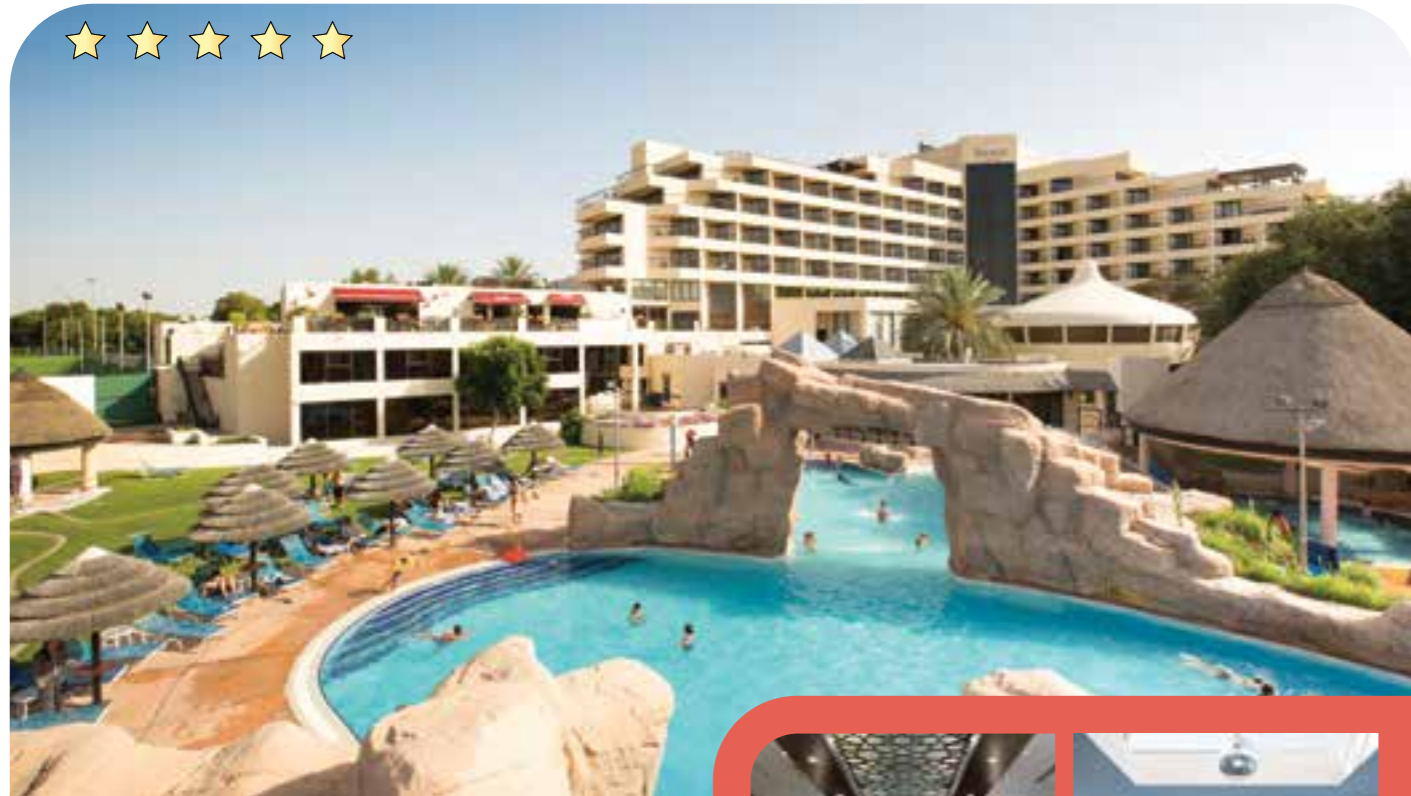

  
**CROWNE PLAZA**  
 DUBAI

The centrally located Crowne Plaza Dubai hotel is the discerning traveler's choice for world-class business and dining. With one of the city's most convenient locations on Sheikh Zayed Road, the Crowne Plaza Dubai is ideally suited to business and leisure travellers looking for a quality hotel experience where they can relax and simply be themselves.

**Location**

The Crowne Plaza Dubai enjoys one of the most central and convenient locations. The hotel is just 15 minutes drive from Dubai Airport. Dubai International Convention and Exhibition Centre and the World Trade Center directly face the hotel. Only 5 minutes drive to the Dubai Mall, with daily shuttle provided by the hotel.

# Danat

Al Ain Resort

Nestled in the middle of the lush greenery in the picturesque Garden City is the magnificent Danat Al Ain Resort. The resort offers 216 well-appointed guest rooms, excellent dining options, spa, three temperature controlled swimming pools and extensive facilities for conferences, meetings and special events. All guest rooms feature a private balcony with views of the garden, swimming pools or Jebel Hafet Mountains.