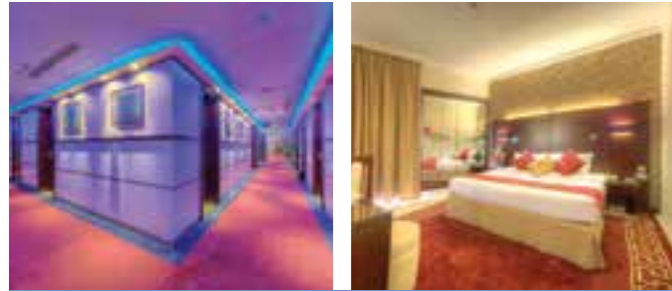

### Location

The hotel's location on Burj Nahar puts the guests in the center of activities near Naif Road, a shopper's paradise, various restaurants and nightlife.

FORTUNE GRAND HOTEL DEIRA

Fortune Grand Hotel, Deira is a luxury property with a rating of 4 stars, catering to business and leisure travellers from around the world. Centrally located in the heart of old Dubai, it is ideally positioned to showcase the best of Dubai, while providing its guests with a wide range of dining, entertainment and leisure facilities.