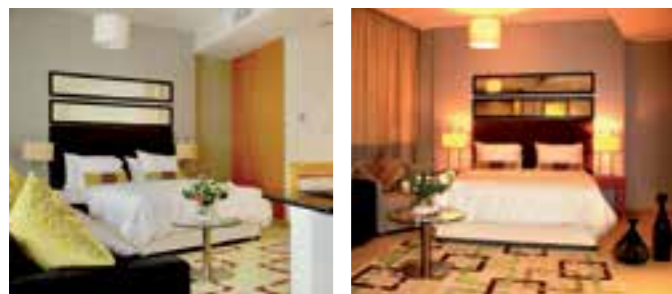

Grand Midwest Reve – Tecom offers 184 beautifully finished apartments in Studio and 1 & 2 bedrooms, featuring contemporary décor and modern amenities. Each is elegantly furnished with a fully equipped kitchen.