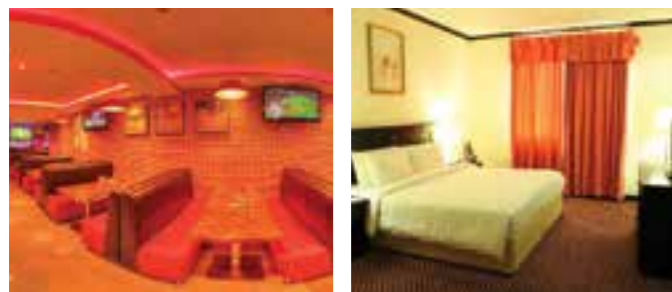

Providing a superb combination of service and style, the Fortune Karama Hotel ensures you have a worry-free stay. The 3-star hotel is a popular destination for business travelers and tourists alike.

Services & Facilities

130 luxurious rooms & suites | Satellite Television with remote | Wireless High Speed Internet | Tea & Coffee Maker | Daily housekeeping services | Mini & In-room Safe | Foreign Exchange | Travel assistance | Visa assistance service | Round-the-clock Room Service | Airport Transfers (on request) | Car limousine rental | Multi-lingual staff | Meeting rooms | Ballroom | Business Centre | In Shape – The health club | Swimming Pool

Location

The Fortune Karama Hotel is located in the heart of Dubai. 10 minutes away from Dubai International Airport, its downtown location allows access to the main commercial & entertainment hotspots of the city.

Dining & Entertainment

Karama Café – Coffee shop | Utsav – Indian restaurant | Freddy's Resto/Café – Sports café showing live sports

The Imperial Suites Hotel, Dubai is the Middle East's first all suite hotel. The hotel offers spacious suite rooms and a variety of entertainment options as well as conference and banquet facilities.

Services & Facilities

153 refurbished spacious suites and rooms. Rooms feature a large living/sitting area and spacious bedrooms with king-size bed and marbled bathrooms. Good enough to accommodate either family of 2+2 or 3 adults + 01 child (with extra bed) | WiFi | Conference & banquet facilities

Location