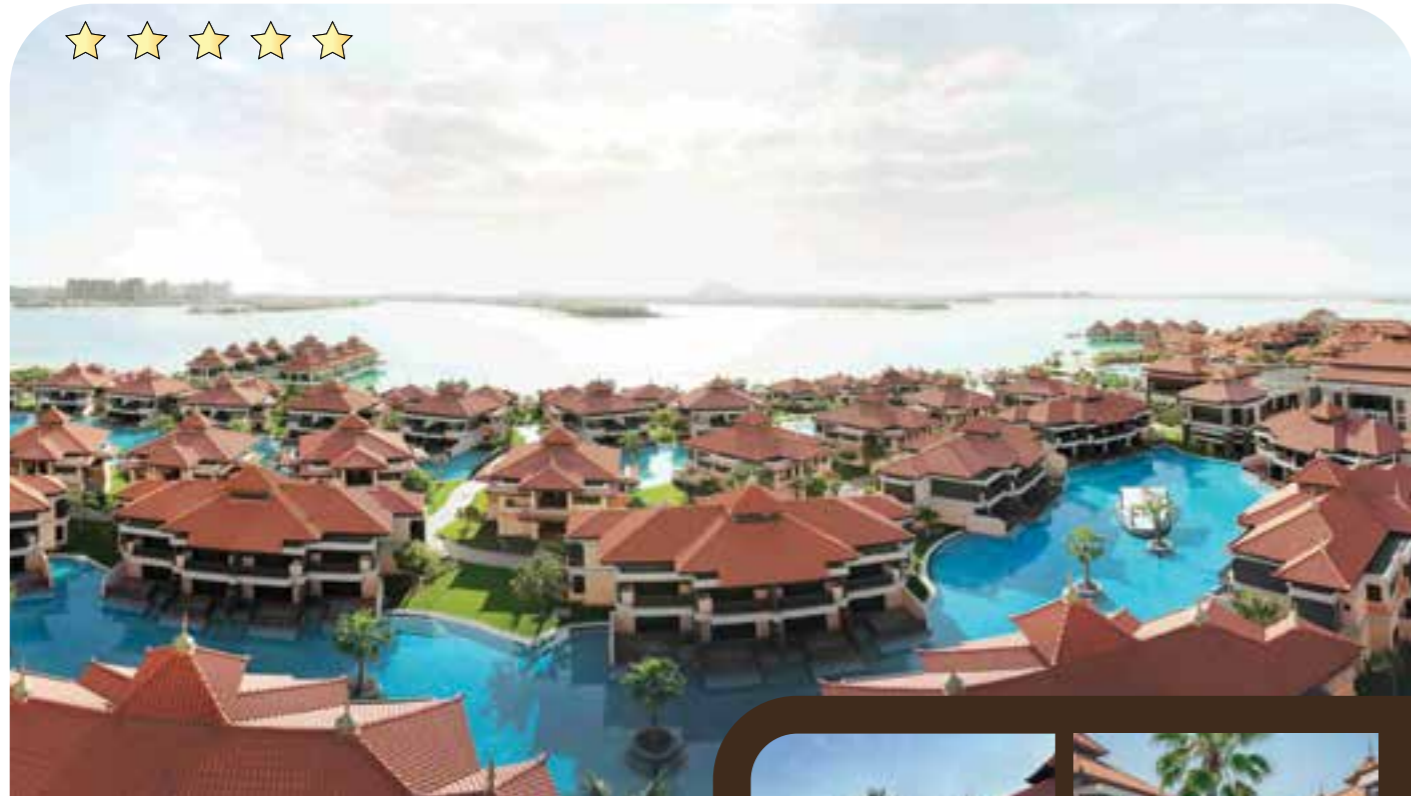

# Al Murooj Rotana

Dubai

Redefining the standards for sophistication, luxury and indulgence, Al Murooj Rotana is the luxury Dubai hotel that will exceed your expectations. With its award winning outlets, full-fledged meeting facilities, beautiful interiors and exemplary service, Al Murooj Rotana is the perfect destination for business as well as leisure travellers.

## Location

Suitably located off Sheikh Zayed Road, the property is adjacent to Dubai International Financial Center, facing Dubai Mall, the largest mall in the world, and Burj Khalifa, the tallest building in the world. 3 minutes away from the Convention Centre, and a 10-minute drive from the airport. Jebel Ali, Media City and Internet City are just 20 minutes away.

Anantara Dubai The Palm Resort & Spa is a luxurious five star resort located on the crescent of the iconic Palm Jumeirah. Surrounded by lush gardens, the 293 beautifully appointed rooms and villas are uniquely designed with contemporary Asian flair, overlooking tranquil lagoons, the 400-metre beach or the Palm Jumeirah. Complementing such a prestigious destination, the resort's facilities are designed with relaxation and luxurious indulgence in mind.

### Location

Anantara Dubai The Palm Resort & Spa is located on the East Crescent of Dubai's iconic Palm Jumeirah. This world famous landmark is located close to the Dubai Marina and only 45 minutes from Dubai International Airport. It consists of a trunk, a crown with 16 fronds and a surrounding crescent island that forms an 11-kilometre long breakwater. The trunk is connected to the mainland by a 300-metre long bridge and the crescent is connected to the top of the Palm by a subsea tunnel.