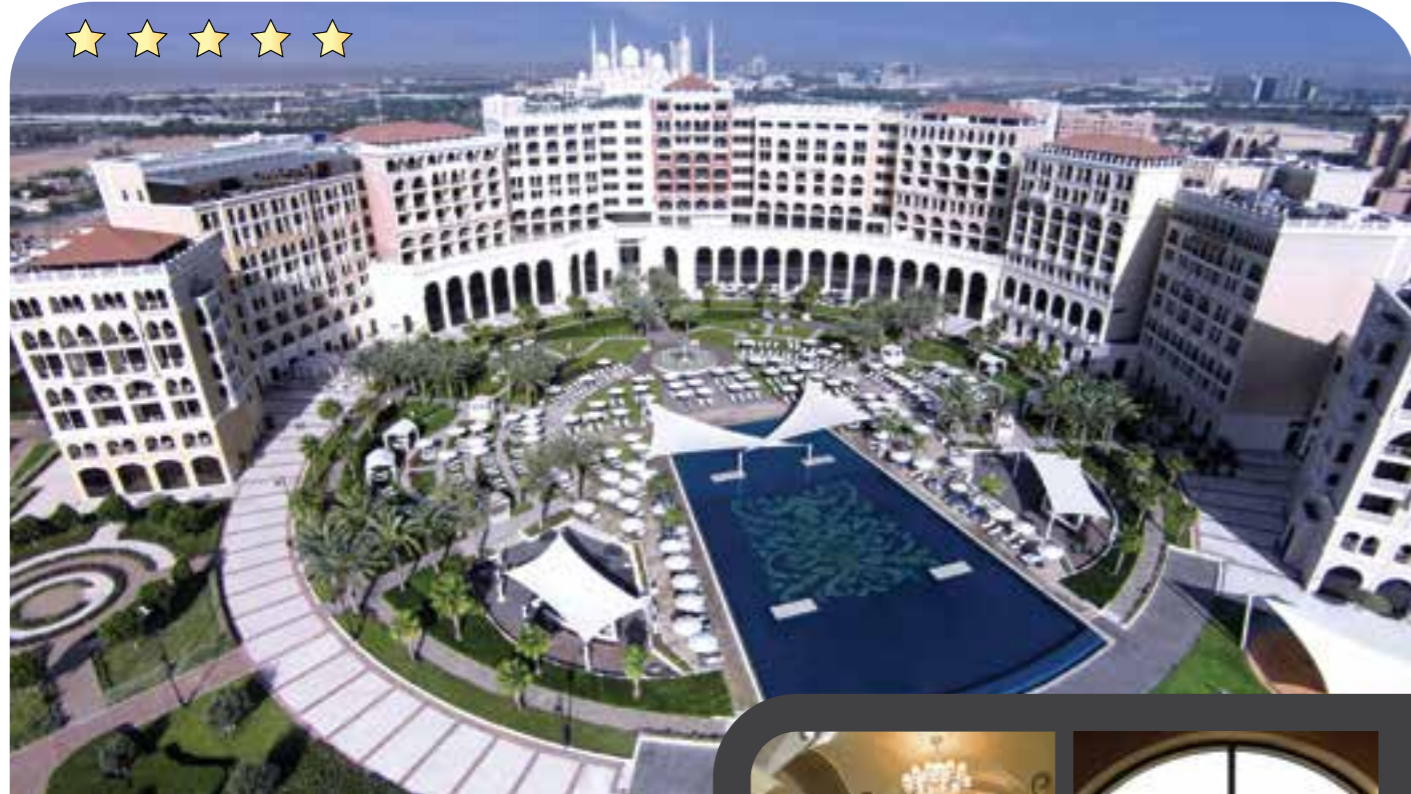

## Location

The Palace Downtown Dubai is situated by the Dubai Lake, near Burj Khalifa, the world's tallest tower and offers prime views of the Dubai Fountain in the lake. The luxurious 5 star hotel is ideally located within a short distance from major business and financial institutions and other major tourist and local attractions.

## Dining & Entertainment

Asado, the Argentinean Grill; Ewaan, Oriental Cuisine; Thiptara, Thai Restaurant; FAI, Cocktail Lounge; 24-hour Lobby Lounge.

THE RITZ-CARLTON®  
ABU DHABI, GRAND CANAL

Set amidst beautifully landscaped gardens with its own private beach overlooking the Grand Canal, The Ritz-Carlton Abu Dhabi, Grand Canal is inspired by the 15th to early 17th century Renaissance architecture and the urban planning of the city of Venice, Italy. The hotel consists of ten stately buildings arranged in a crescent formation, set amid beautifully landscaped gardens with stunning water features and a private beach.