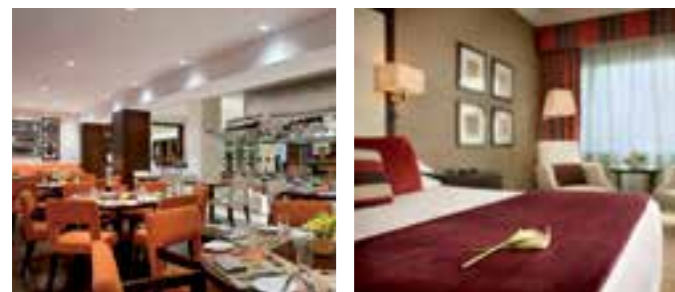

# Al Bustan Rotana

Dubai

At Al Bustan Rotana Dubai, guests are bound to be enchanted by its unique blend of traditional Arabian hospitality and modern luxury. This 5 Star hotel in Dubai offers luxury accommodation and is an ideal choice for discerning business and leisure travellers.