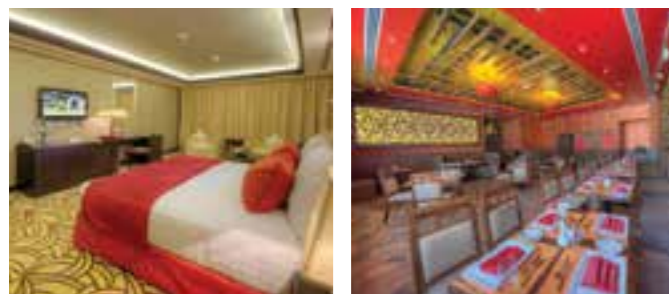

The Raintree Rolla Hotel offers a great hospitality experience in a great location. Strategically located in Rolla, the heart of Bur Dubai, the hotel features luxury rooms, great dining options and offers unmatched accessibility to the major landmarks in Dubai.