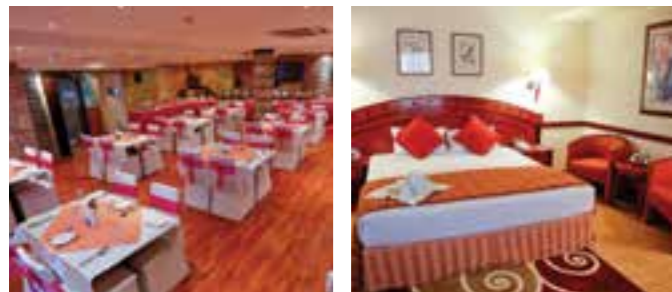

Dining & Entertainment

Pear Café – Multi-cuisine restaurant | J-49 – Pub | Dawatnama – Indian night club | Mirchi Gold – Pakistani night club