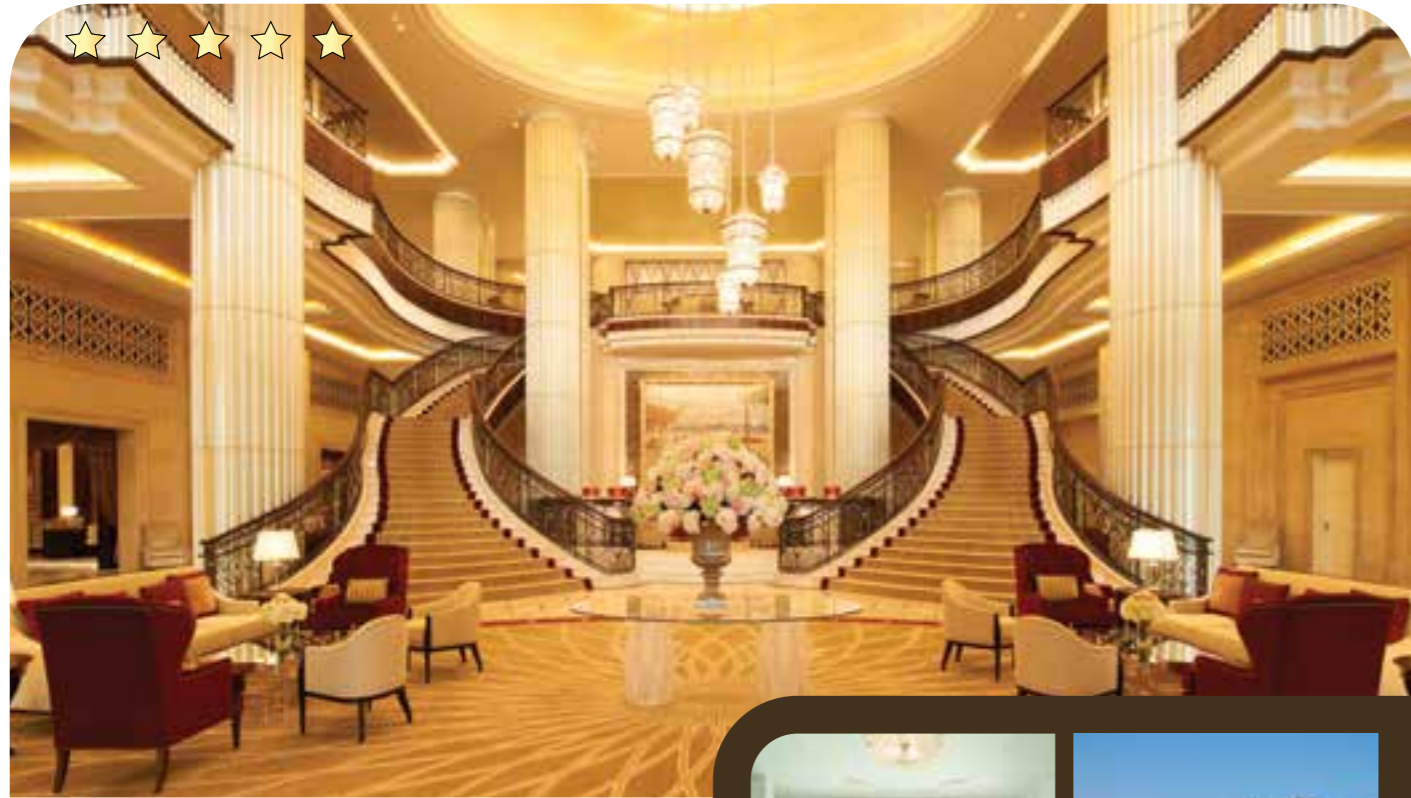

### Location

The hotel stands on the East Crescent of Dubai's magical Palm Jumeirah Island, with easy access to the business and shopping districts in the city center. Elaborate leisure facilities, a 500 meter stretch of private beach, and an endless view of the Arabian Gulf mean total escape and relaxation. Aquaventure Water Park is a stone's throw from the resort.