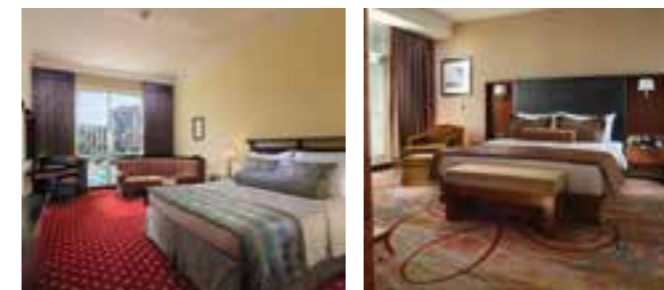

You are the Centre of Our World

Just 2 minutes drive from the Dubai International Airport is the award-winning Millennium Airport Hotel, a contemporary airport hotel offering mindboggling facilities and heartwarming services. Embark on a culinary journey at one of our world-class restaurants, relax and do away with your jetlag in our supremely spacious and well-appointed rooms. There is more to discover at the leisure & business traveler-friendly hotel.

Dining & Entertainment

Gozo Garden – All day dining International buffet for Lunch & Dinner and delicious theme nights & LIVE Entertainment with resident DJ | The Terrace – Al Fresco dining | Oasis Pool & Bar | Biggles – British Pub | Cactus Jacks – Latino Restaurant & Bar | Da Vinci's – Award-winning Italian restaurant | OPENING SOON : Loumi – All day dining restaurant | D70 – Cocktail bar | DXB Grill – Seafood & Grill restaurant