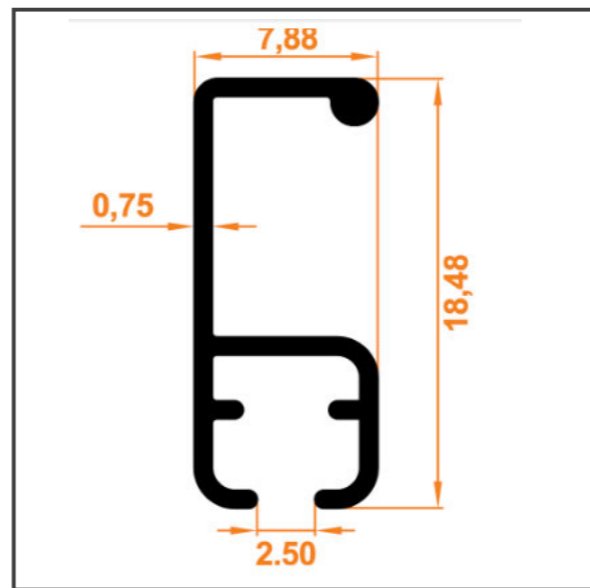

Aluminium T-Profile

Colour Features
Various

Length: 5.8 mtr **Pack Qty:** 290 mtr **SKU:** PLSP1

Aluminium Slim T-Profile

Colour Features
Various

Length: 5.8 mtr **Pack Qty:** 290 mtr **SKU:** PLSP2

Aluminium Double Mid Profile

Colour
Various

Length: 5.8 mtr **Pack Qty:** 290 mtr **SKU:** PLSP3

Aluminium Self Adhesive Profile

Colour
Various

Length: 5.8 mtr **Pack Qty:** 290 mtr **SKU:** PLSP4

Roller Blinds Cutting / Assembly Table