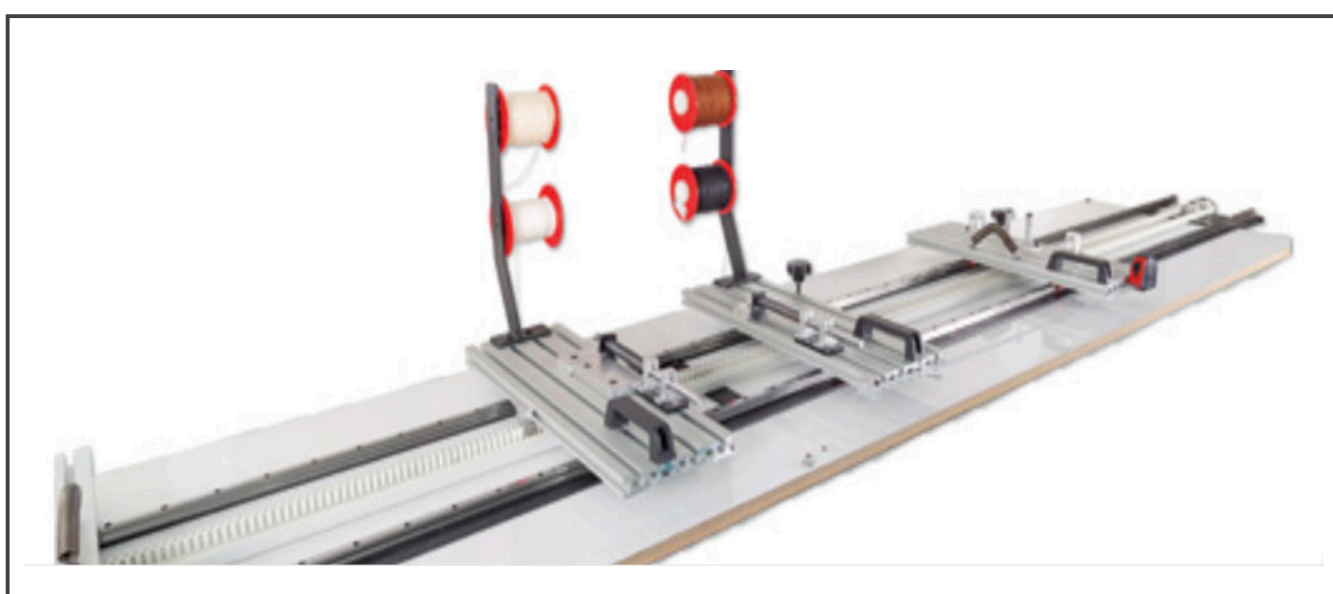

Pleated Fabric Cutting Machine

Features
Assembly Line

Pack: 1 Set   **SKU:** PTL04