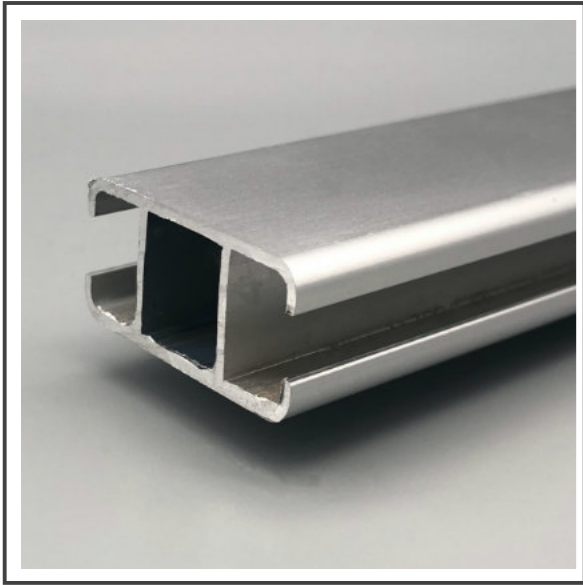

Aluminium Cubicle Curtain Track

Features

Heavy Duty: 34mm x 15mm / 350g per meter

Available Options	Pack Qty	Pack Qty	SKU
White	5.8m	290mtr	OS01
Anodised	5.8m	290mtr	OS02