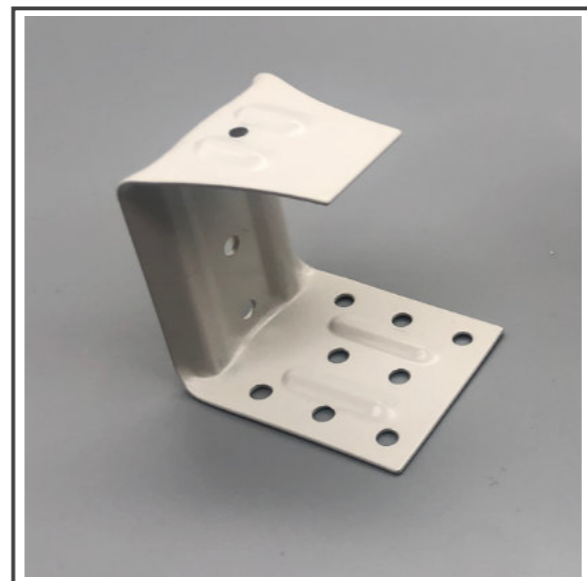

Colour
Clear

Pack Qty: 1,000pcs Box Qty: 5,000pcs SKU: W1D3

Cord Lock

Colour Features
Clear 2 Brass Wheel

Bag Qty: 200pcs Pack Qty: 1,000pcs SKU: W1D4

Clear Snap - String Lock Snap

Colour
Clear

Pack Qty: 500pcs Box Qty: 2,500pcs SKU: W1D5