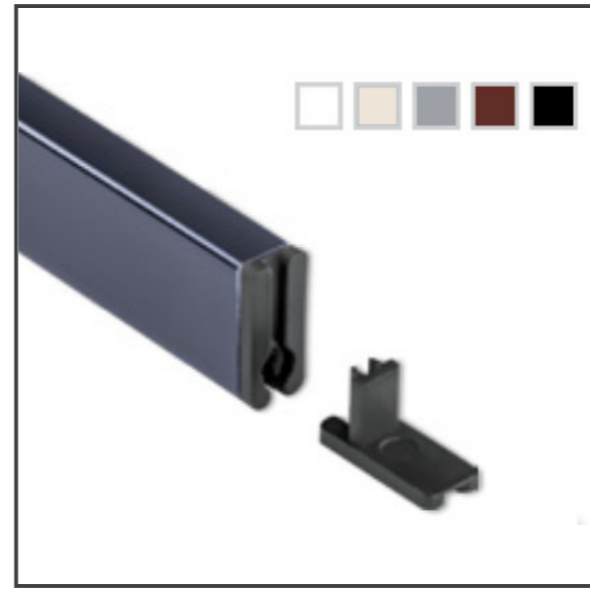

White

Feature

Rotating

Bag Qty: 1,000 **Carton Qty:** 5,000 **SKU:** GL01

End Caps for T-Shaped Profile

Colour
Various

Bag Qty: 1,000 **Pack Qty:** 2,000pcs **SKU:** PLS1

DIY Slat Hangers