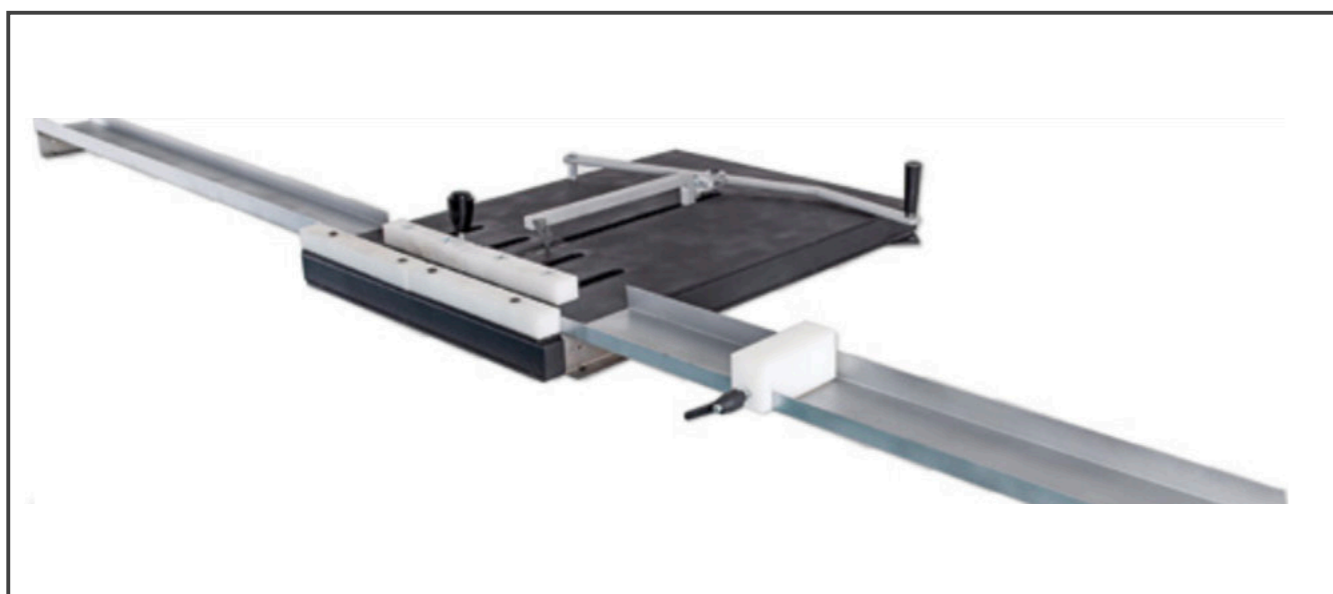

Pleated Fabric Cutting Machine

Features
Down Stroking

Pack: 1 Set   **SKU:** PTL03