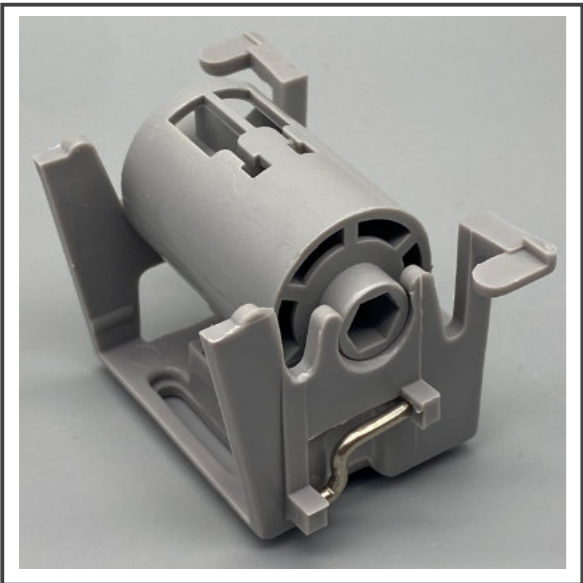

Spool & Support

Colour Features

Grey 5.6mm Hexagonal Drive

Bag Qty: 100pcs Pack Qty: 500pcs SKU: V3W6