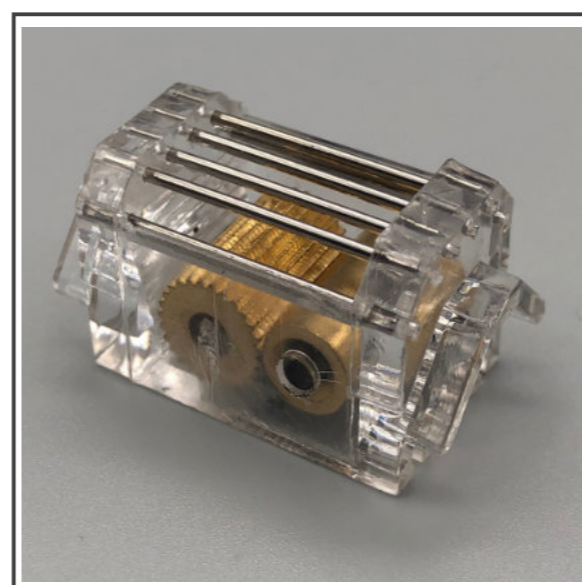

Cord Lock for 24x26mm

Colour **Features**
Clear Brass

Bag Qty: 200pcs **Box Qty:** 1,000pcs **SKU:** VN20

Cord-lock for 19x27mm

Colour **Features**
Clear 2-Brass Wheel

Bag Qty: 200pcs **Box Qty:** 1,000pcs **SKU:** VN21