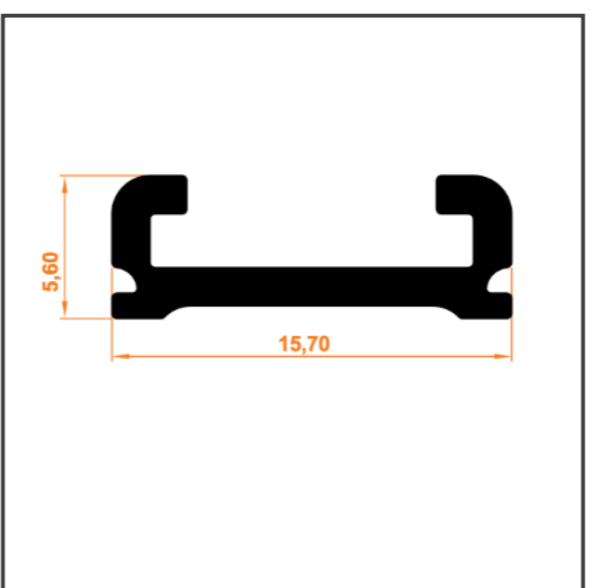

Colour
Various

Length: 5.8 mtr **Pack Qty:** 290 mtr **SKU:** PLSP3

Aluminium Self Adhesive Profile

Colour
Various

Length: 5.8 mtr **Pack Qty:** 290 mtr **SKU:** PLSP4

Roller Blinds Cutting / Assembly Table