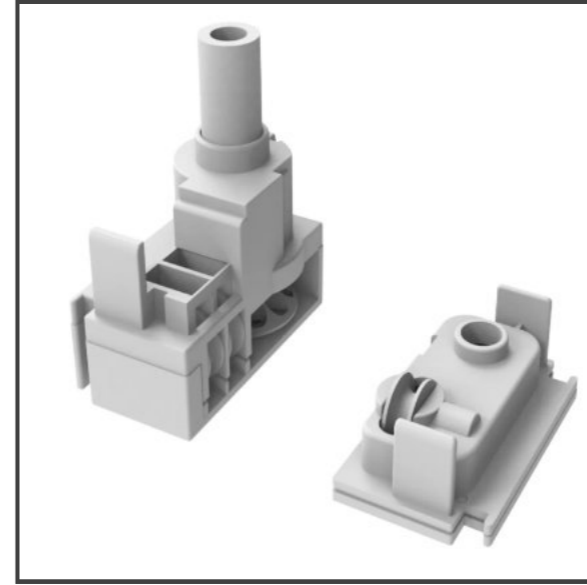

Vertical Sidewinder 40mm

Colour White

Bag Qty: 100pcs **Box Qty:** 500pcs **SKU:** VR05