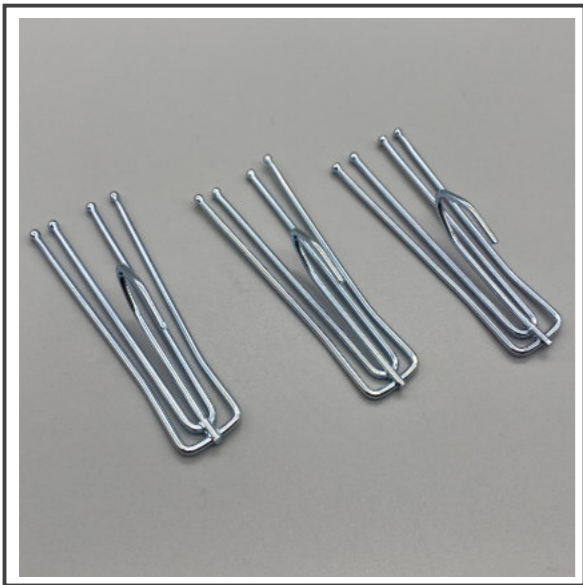

5 meter Bendable Curtain Track Kit

Colour **Features**
White includes (Gliders, Brackets, Endcaps.. etc)

Pack Qty: 1pcs **Pack Qty:** 10pcs **SKU:** CL01

Pole Brackets to Fit Poles Upto 28mm

Available Options	Box Qty	SKU
Antique Gold	300	PBK01
Nickel Black	300	PBK02
Chrome	300	PBK03
Brushed Silver	300	PBK04

Fork Pinch Pleat Hooks

Available Options	Bag Qty	Box Qty	SKU
Short Neck	100	1,000	HK02
Long Neck	100	1,000	HK03

Plastic Pole Rings with Eyelet
Features: Internal Diameter 35mm

Available Options	Box Qty	SKU
White	500	RNG1W
Brown	500	RNG1B
Beige	500	RNG1C
Antique Gold	500	RNG1G
Black	500	RNG1B
Grey	500	RNG1S