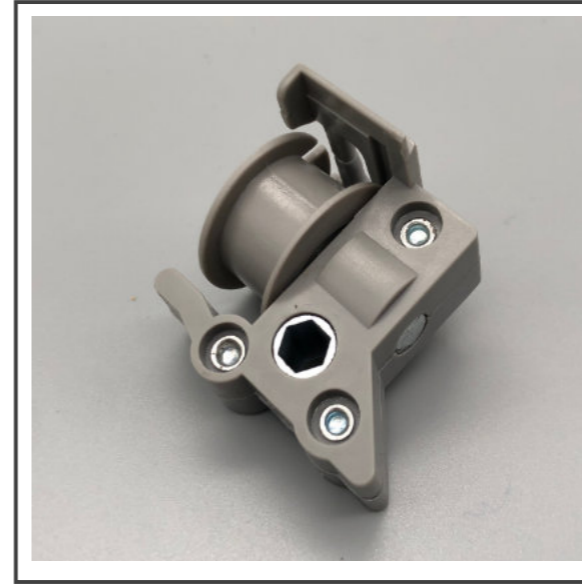

Headrail Support Brackets

Colour Features
Clear Multi-entry Tape

Bag Qty: 100pcs Box Qty: 500pcs SKU: W1D6

Universal Boxed Brackets – Metal

Colour

Inner Dimension: 43.5x44.5mm

Available Options	Box Qty	SKU
White	500	V3W1W
Brown	500	V3W1B
Beige	500	V3W1C
Zinc	500	V3W1Z