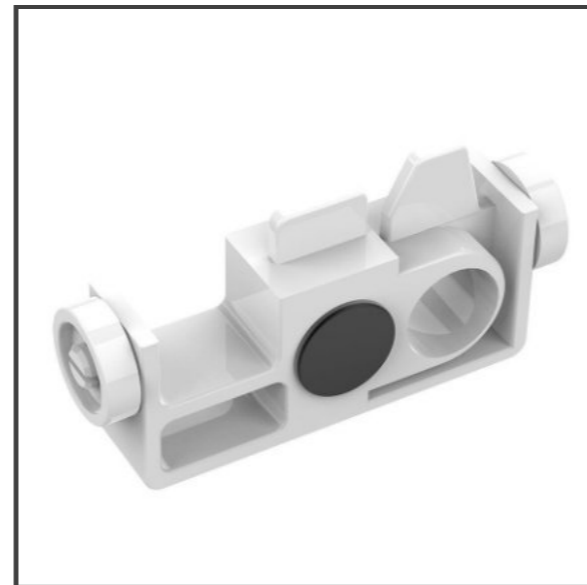

Shaft Support

Colour White

Available Options	Bag Qty	Box Qty	SKU
Without Magnet	250	1,000	VR07
With Magnet	250	1,000	VR08