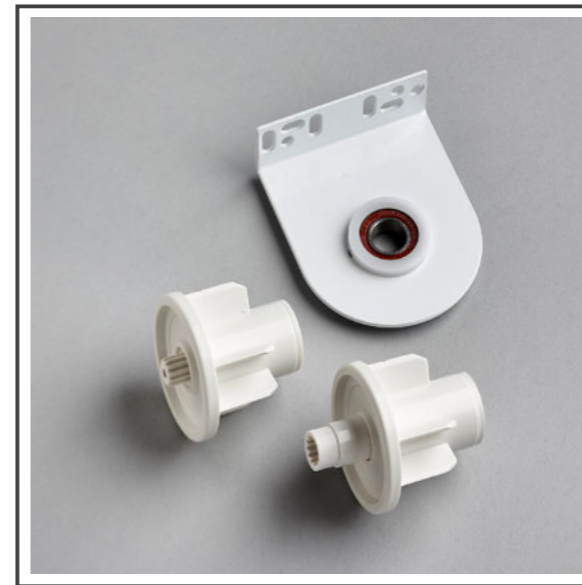

Bracket Joiner (Intermediate Bracket)

Colour White
Features 45mm System

Available Options	Bag Qty	Carton Qty	SKU
1 Control (Interlinked)	25	100	RLR30
2 Controls (Independent)	25	100	RLR31