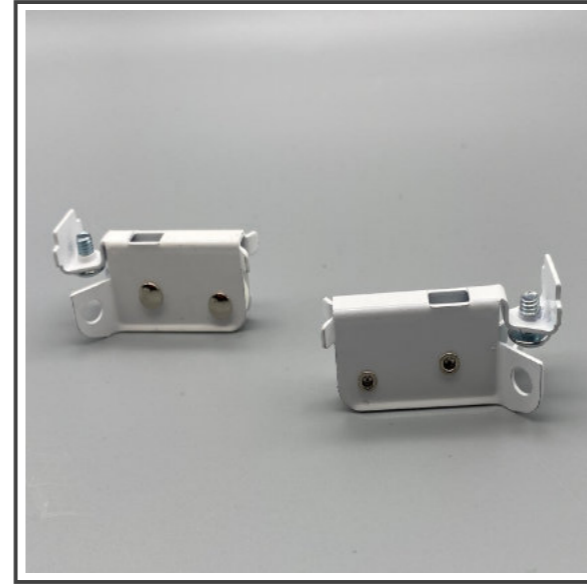

End Side Control for Cord Operation

Colour
White

Bag Qty: 1,000 **Carton Qty:** 5,000 **SKU:** MN02