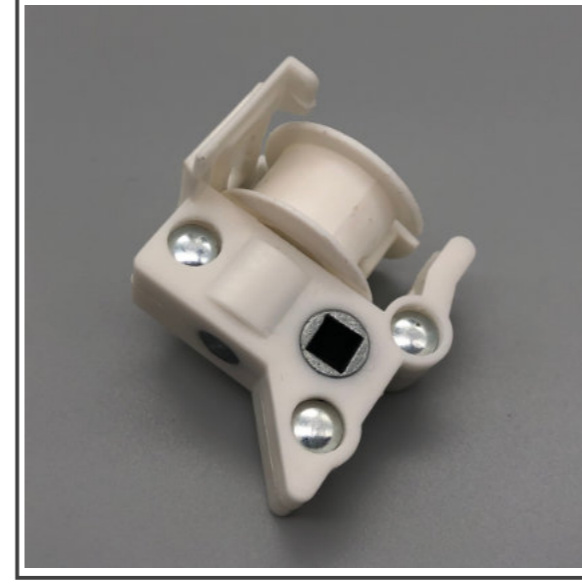

Slat Tilter

Colour Features

Grey 5.6mm Hexagonal Drive

Bag Qty: 100 Pack Qty: 500pcs SKU: V3W2

Cord Locking Mechanism

Colour

Zinc

Bag Qty: 100pcs Pack Qty: 500pcs SKU: V3W2