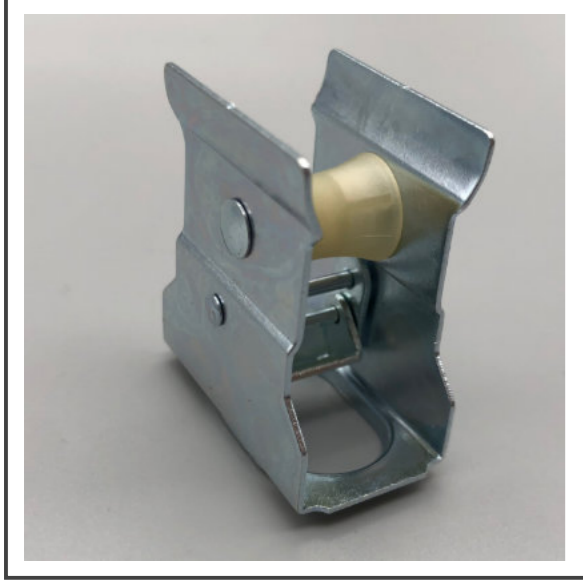

Cord Locking Mechanism

Colour

Zinc

Bag Qty: 100pcs Pack Qty: 500pcs SKU: V3W2