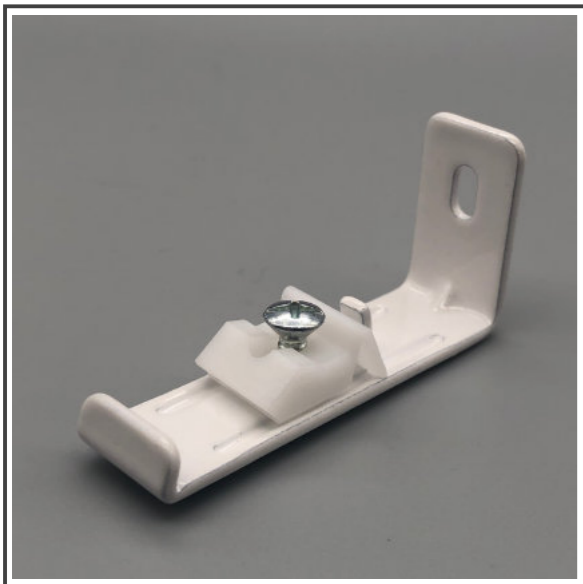

Wall Brackets

Colour Features
White Face Fix

Bag Qty: 100pcs **Pack Qty:** 500pcs **SKU:** OR05