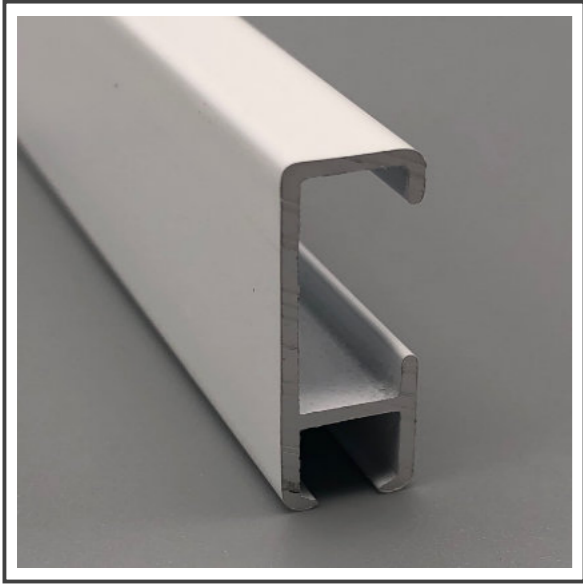

Aluminium Curtain Track
Medium Duty

Colour   **Features**
White   8.45mm x 25mm

Length: 5.8 mtr   **Pack Qty:** 290 mtr   **SKU:** HS01