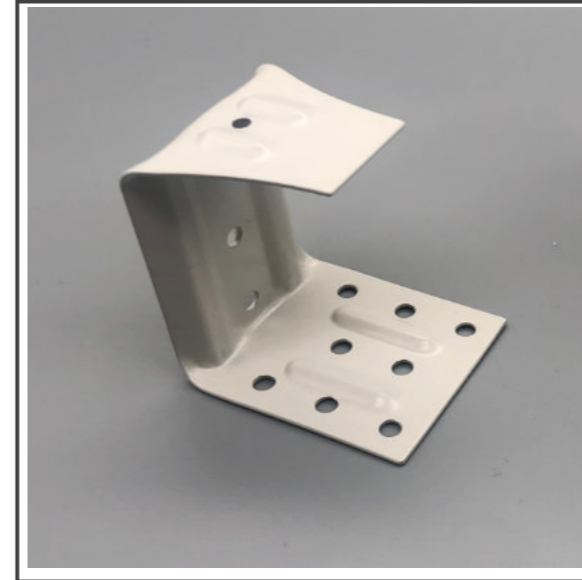

Slat Tilter

Colour	Feature
Self/White	5.6mm Hexagonal Drive

Bag Qty: 100pcs Box Qty: 500pcs SKU: V2W2

Slat Tilter

Colour	Features
White	For 6mm Squared Rod

Bag Qty: 100pcs Box Qty: 500pcs SKU: V2W3

Centre Support Bracket