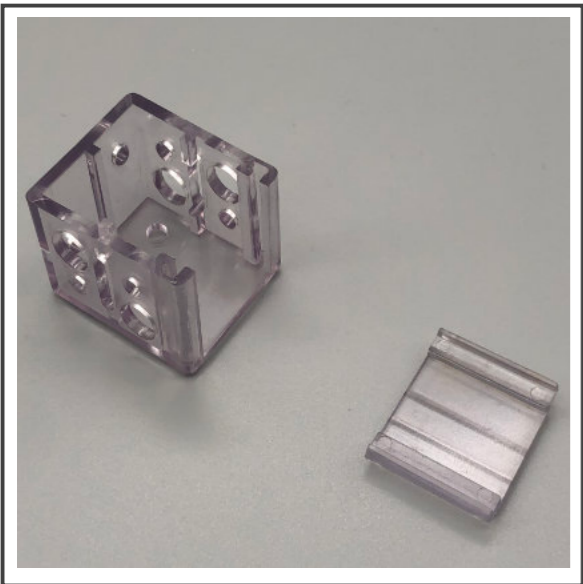

Colour
Clear

Available Options	Profile Length	Carton Qty	SKU
Hollow	3m	300m	VNW1
Solid	3m	300m	VNW2

Spool & Support

Colour **Features**
White 24x26mm Headrail

Bag Qty: 100pcs **Box Qty:** 1,000pcs **SKU:** VN07