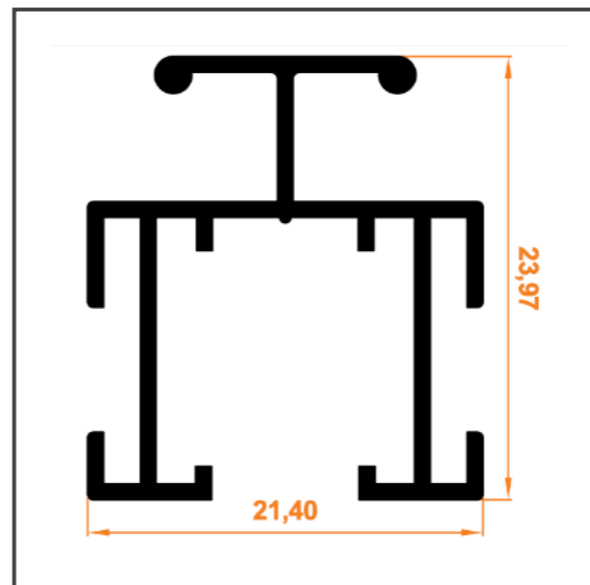

Colour
Various

Length: 5.8 mtr **Pack Qty:** 290 mtr **SKU:** PLSP3

Aluminium Self Adhesive Profile

Colour
Various

Length: 5.8 mtr **Pack Qty:** 290 mtr **SKU:** PLSP4

Roller Blinds Cutting / Assembly Table