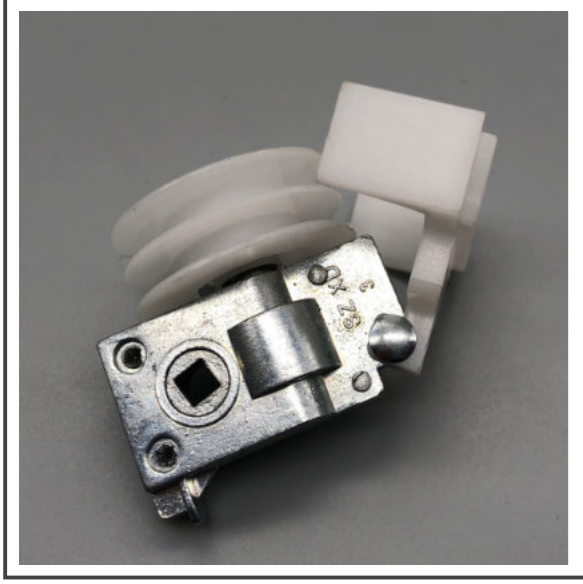

Slat Tilter

Colour Features

Zinc Squared Drive 4.5mm

Bag Qty: 500pcs Pack Qty: 1,000pcs SKU: V3W4