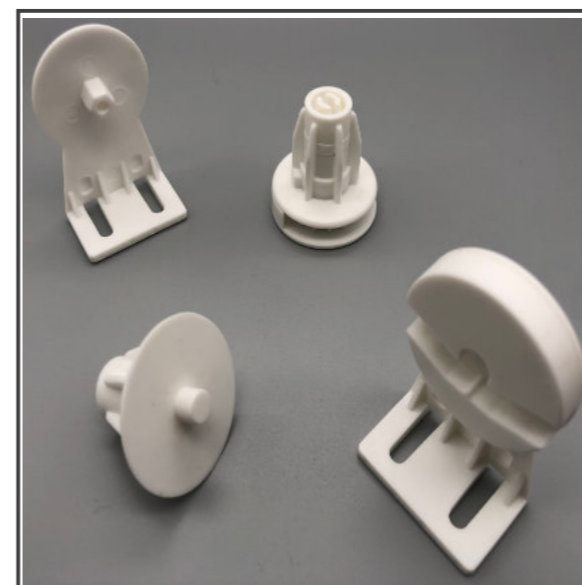

Roller Blinds Sidewinder Kit 25mm

Colour White
Features Plastic Brackets

Bag: 50 **Pack Qty:** 250 pcs **SKU:** RLS25