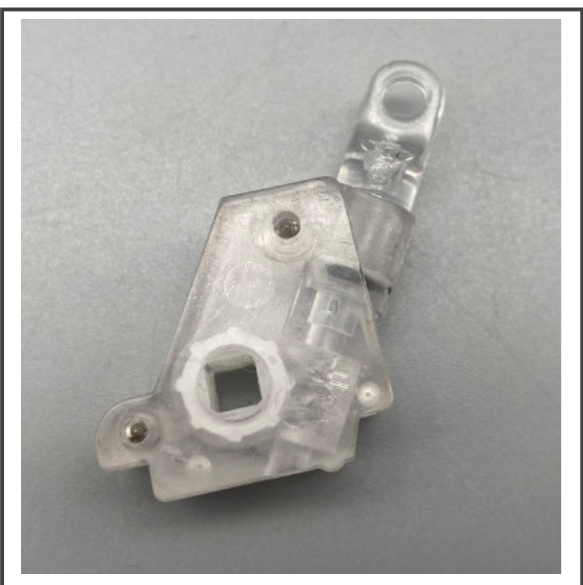

Standard Tilter 24x26mm

Colour **Features**
Clear For 4mm Squared Rod

Bag Qty: 200pcs **Box Qty:** 2,000pcs **SKU:** VN16

Hook End Tilter 24x26mm

Colour **Features**
Clear For 4mm D Drive Rod

Bag Qty: 200pcs **Box Qty:** 2,000pcs **SKU:** VN17