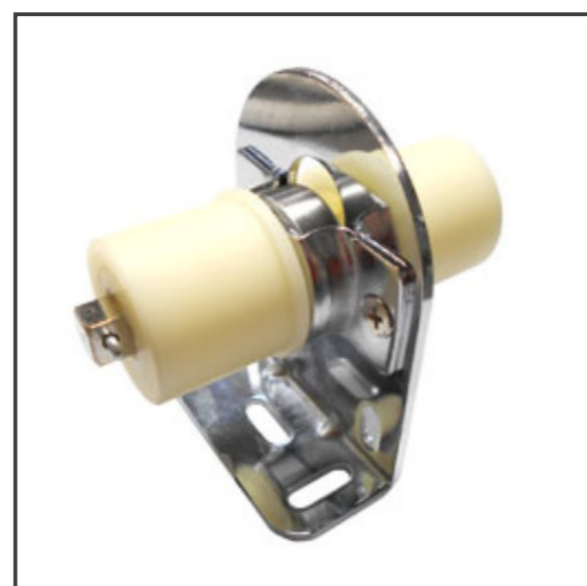

Somfy Compatible Brackets

Colour Chrome
Features 50mm

Bag: 10 **Pack Qty:** 50pcs **SKU:** MT06

End Idle - Squared

Colour Natural
Features 50mm

Bag: 50 **Pack Qty:** 250 pcs **SKU:** MT07

50mm Intermediate Joiner Brackets