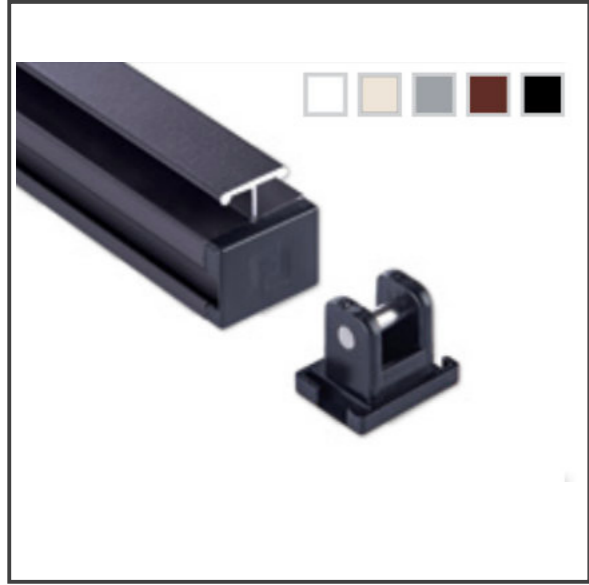

Double Mid Profile Cover

Colour **Features**
Various Plastic

Bag Qty: 500 **Pack Qty:** 2,000pcs **SKU:** PLS3