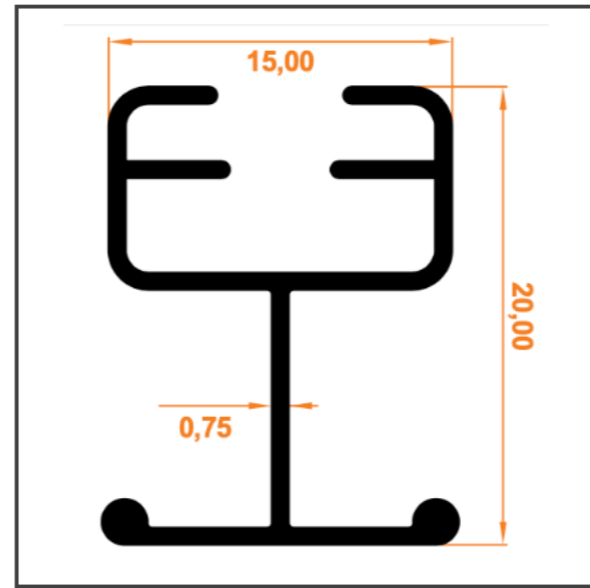

Aluminium T-Profile

Colour Features
Various

Length: 5.8 mtr **Pack Qty:** 290 mtr **SKU:** PLSP1