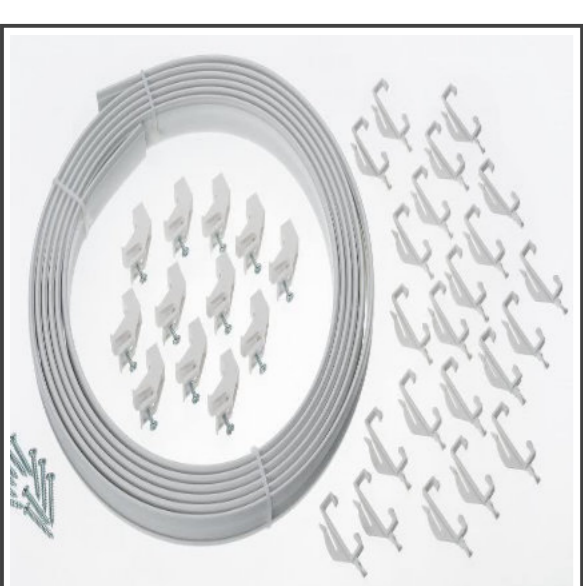

5 meter Bendable Curtain Track Kit

Colour   **Features**
White   includes (Gliders, Brackets, Endcaps.. etc)

Pack Qty: 1pcs   **Pack Qty:** 10pcs   **SKU:** CL01