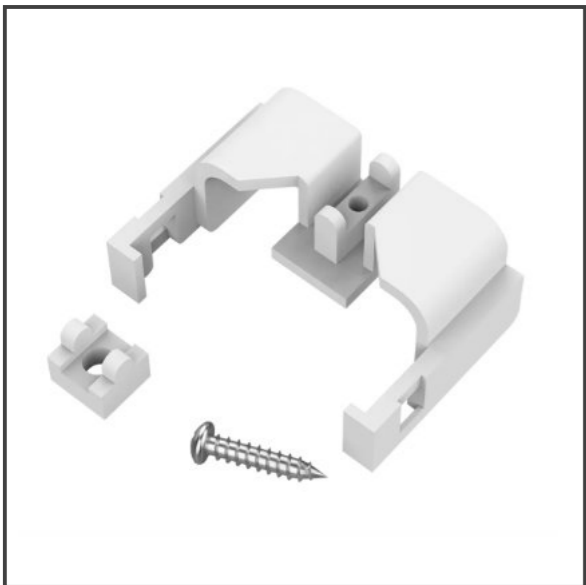

Master Carrier

Colour White
Features includes; screw & crown

Bag: 500 **Pack Qty:** 2,500 pcs **SKU:** VR06