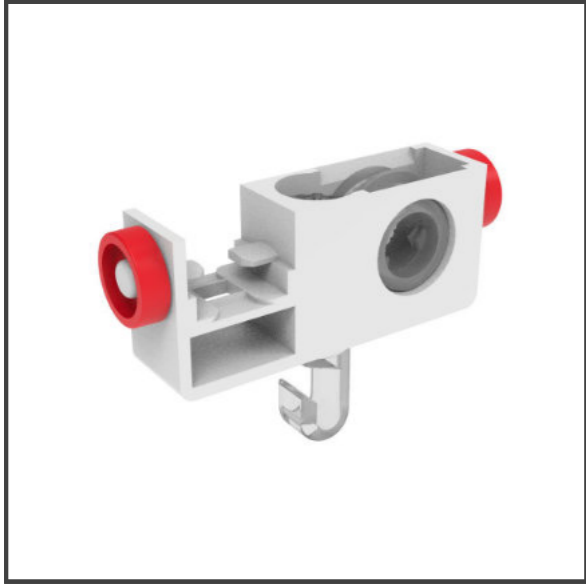

Runner For J Hook

Colour White
Features 3 Prong Rod

Bag: 500pcs **Box Qty:** 2,500pcs **SKU:** VR04