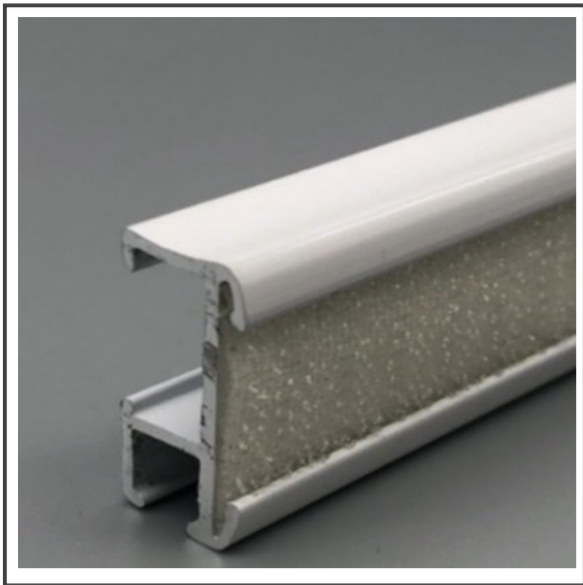

Baton Roman Aluminium Headrail

Colour   **Features**
White   Hook Tape

Length: 5.8 mtr   **Pack Qty:** 290 mtr   **SKU:** RM61