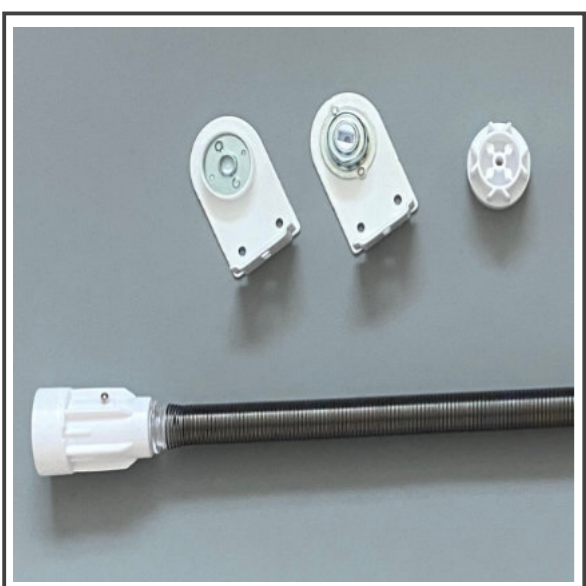

Extended Roller Brackets 38mm

Colour White
Features Face & Top Fix

Box Qty: 50 **Carton Qty:** 250 **SKU:** RLR16

Bracket Joiner (Intermediate Bracket)

Colour White
Features 38mm System

Available Options	Bag Qty	Carton Qty	SKU
1 Control (Interlinked)	25	100	RLR17
2 Controls (Independent)	25	100	RLR18