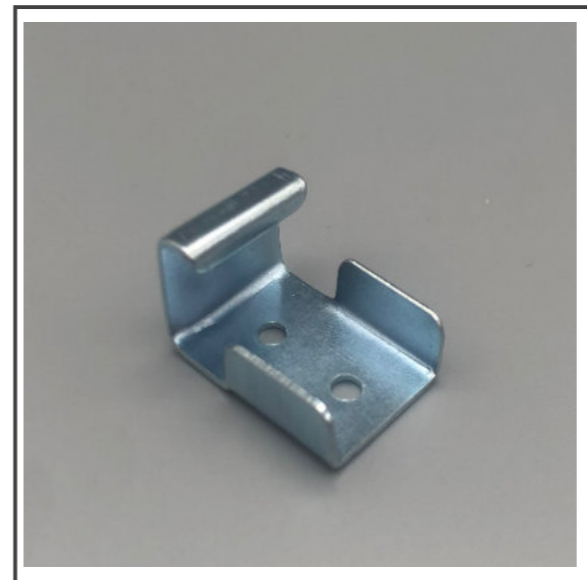

Valance Hanger

Colour Features
Zinc With Screws

Bag Qty: 1,000pcs Pack Qty: 5,000pcs SKU: W1D2