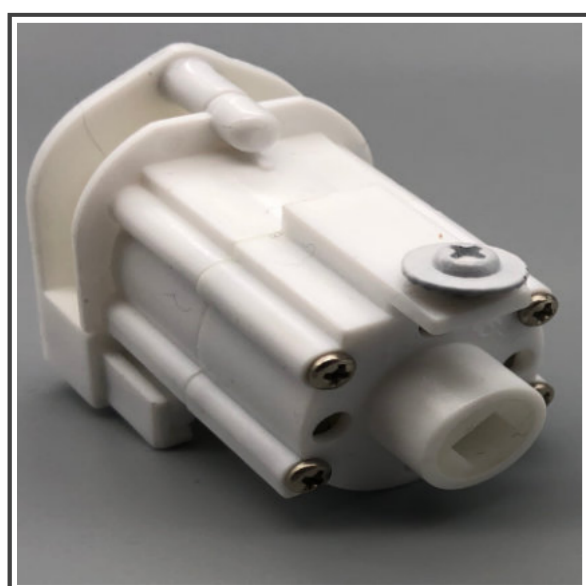

Roman Sidewinder - Heavy Duty

Finish Features

White Gear Ratio: 1:4

Box Qty: 50 Carton Qty: 250 SKU: RM23