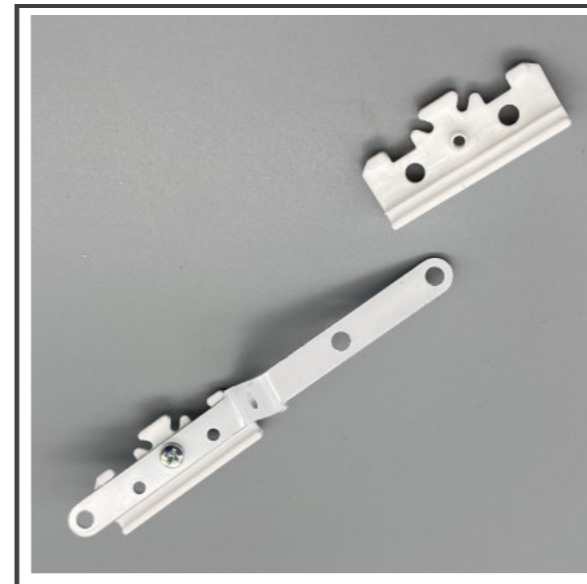

Master Carrier Left & Right Arm

Colour Feature
White Overlapping

Bag Qty: 50pcs **Carton Qty:** 250pcs **SKU:** MN05